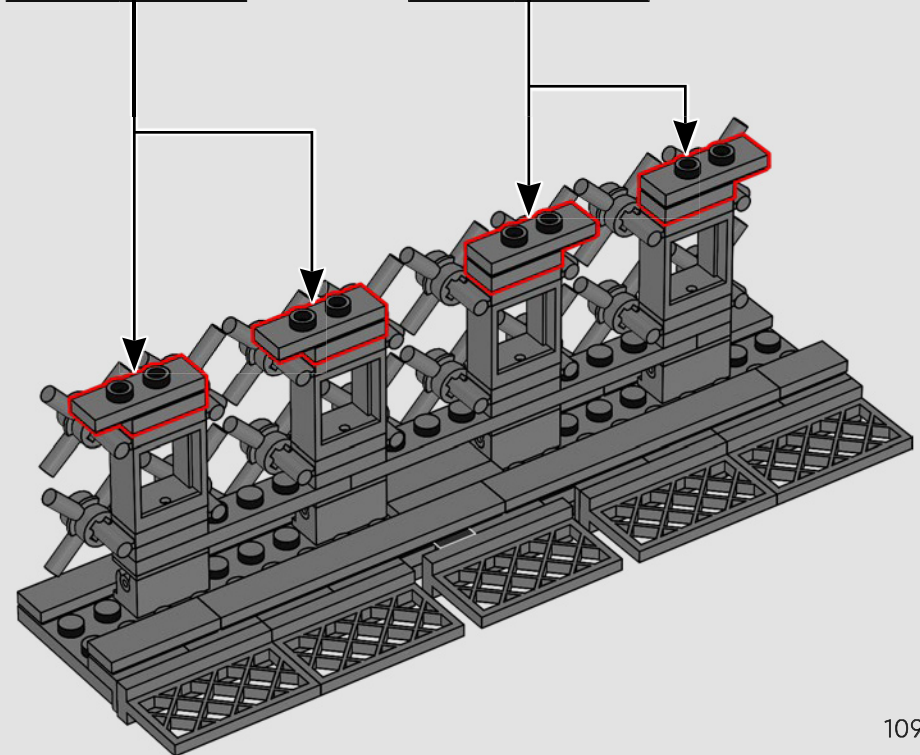

# 224

225

226

2x

Hydraulic jacks were fitted to the shoes at the base of each leg of the real tower to allow for precise alignment. The legs on the LEGO® model also have some flexibility to allow them to be joined together precisely.

237

238

239

240

241

242

243

244