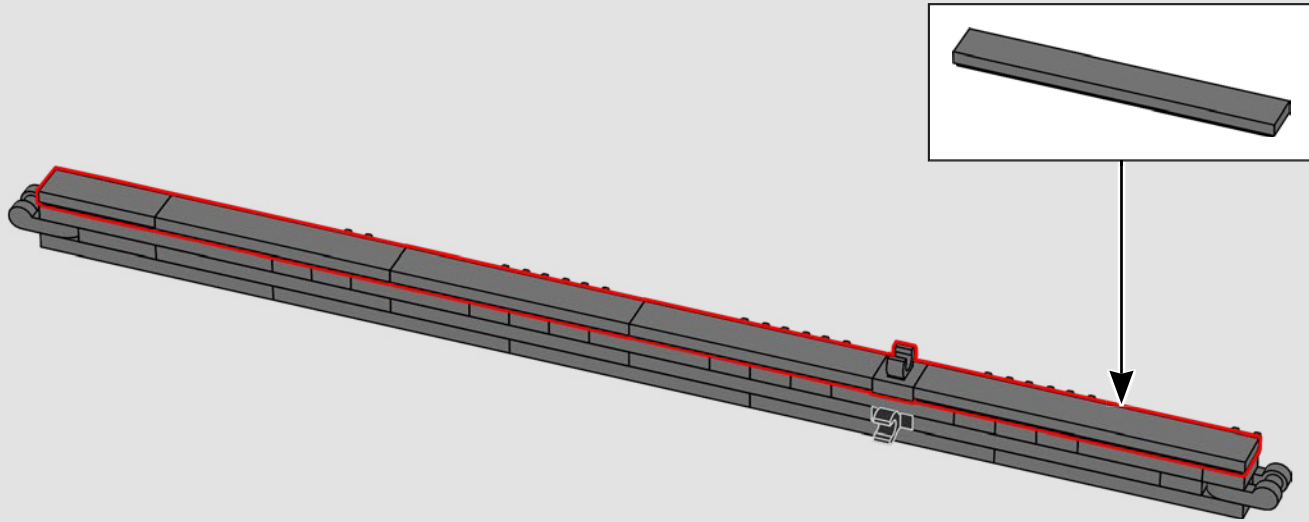

217

218

219

220

221

222

223

# 224

225

226

2x

Hydraulic jacks were fitted to the shoes at the base of each leg of the real tower to allow for precise alignment. The legs on the LEGO® model also have some flexibility to allow them to be joined together precisely.