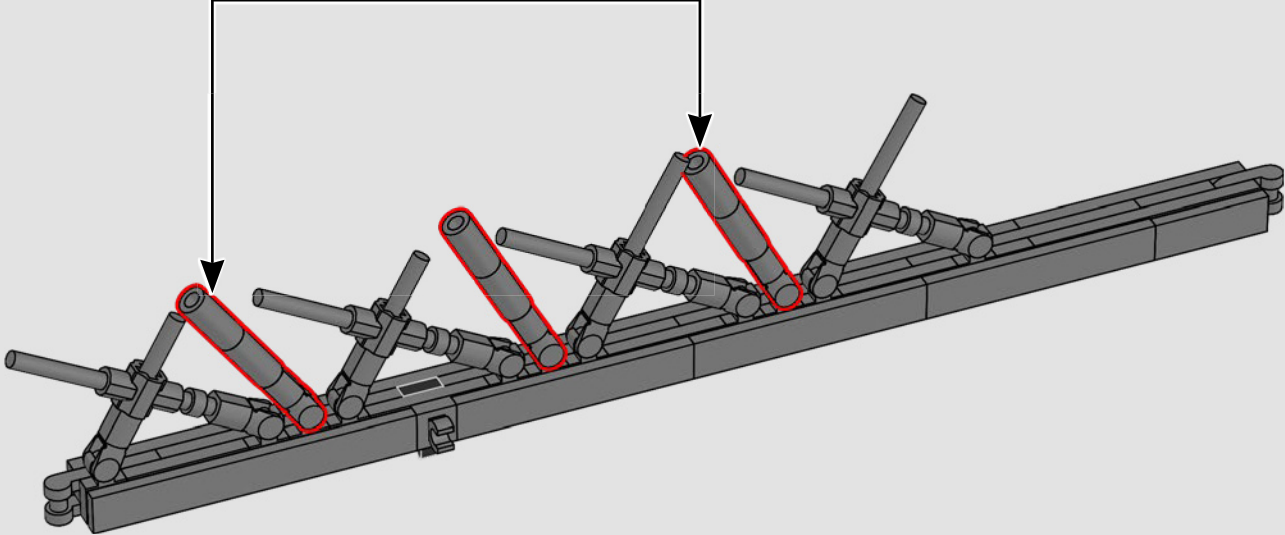

152

153

154

155

156

2x

The original tower is assembled from pre-made pieces, just like a giant LEGO® model! While the Eiffel tower contains 18,038 different pieces, this LEGO version has 10,0001 individual LEGO elements.