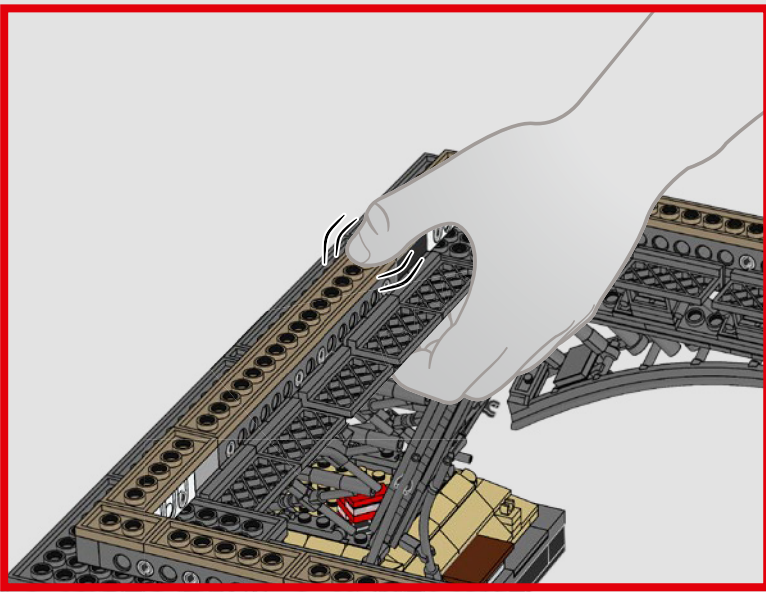

1:1

The arches in between the tower's legs are recreated using LEGO® rollercoaster tracks, and the curves are completed using LEGO outer cables.

253

254

255

2

2

1:1

257

258

4X

The arches between the legs on the Eiffel tower are not load bearing, they are purely decorative - this is also true of the LEGO® model, where the arches are also for decorative purposes only.