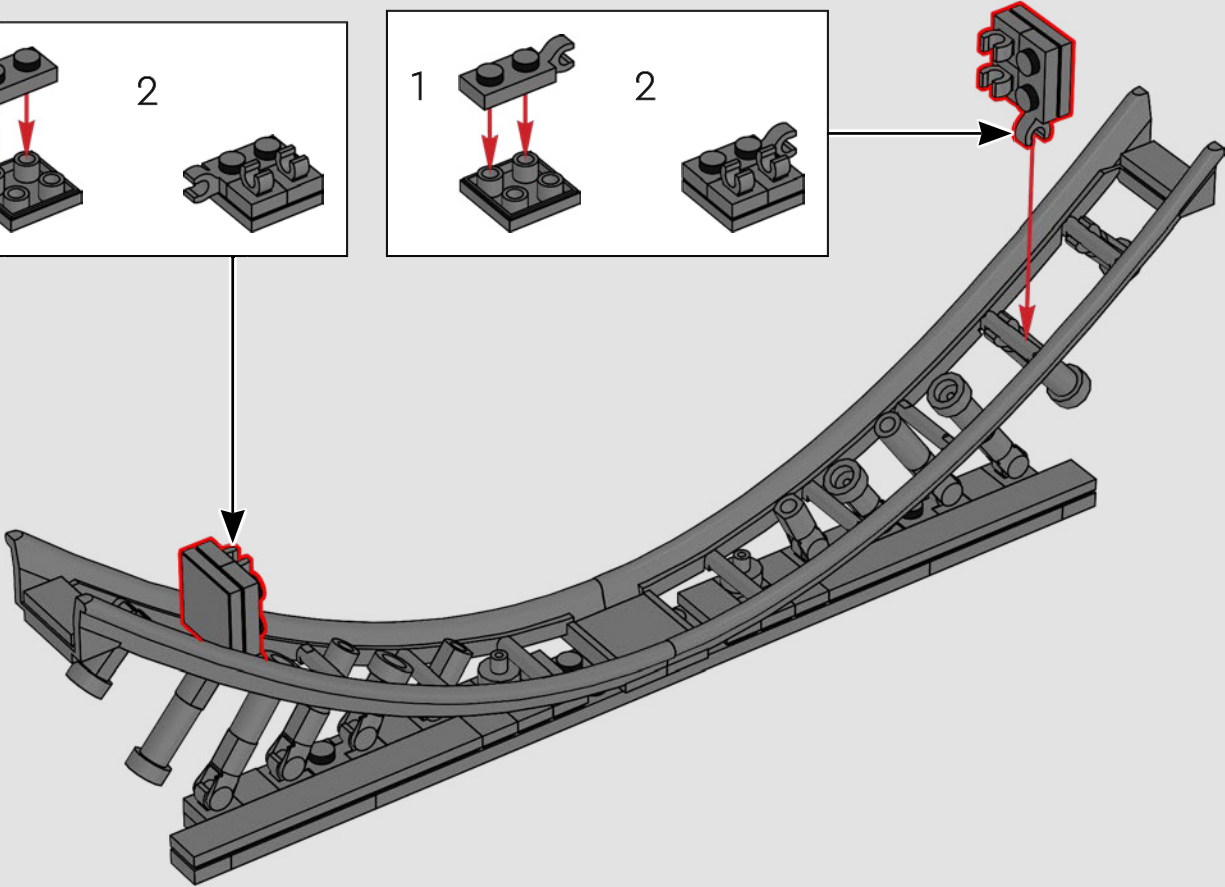

1:1

The arches in between the tower's legs are recreated using LEGO® rollercoaster tracks, and the curves are completed using LEGO outer cables.

253

254

255

2

2

1:1

257

258

4X

The arches between the legs on the Eiffel tower are not load bearing, they are purely decorative - this is also true of the LEGO® model, where the arches are also for decorative purposes only.