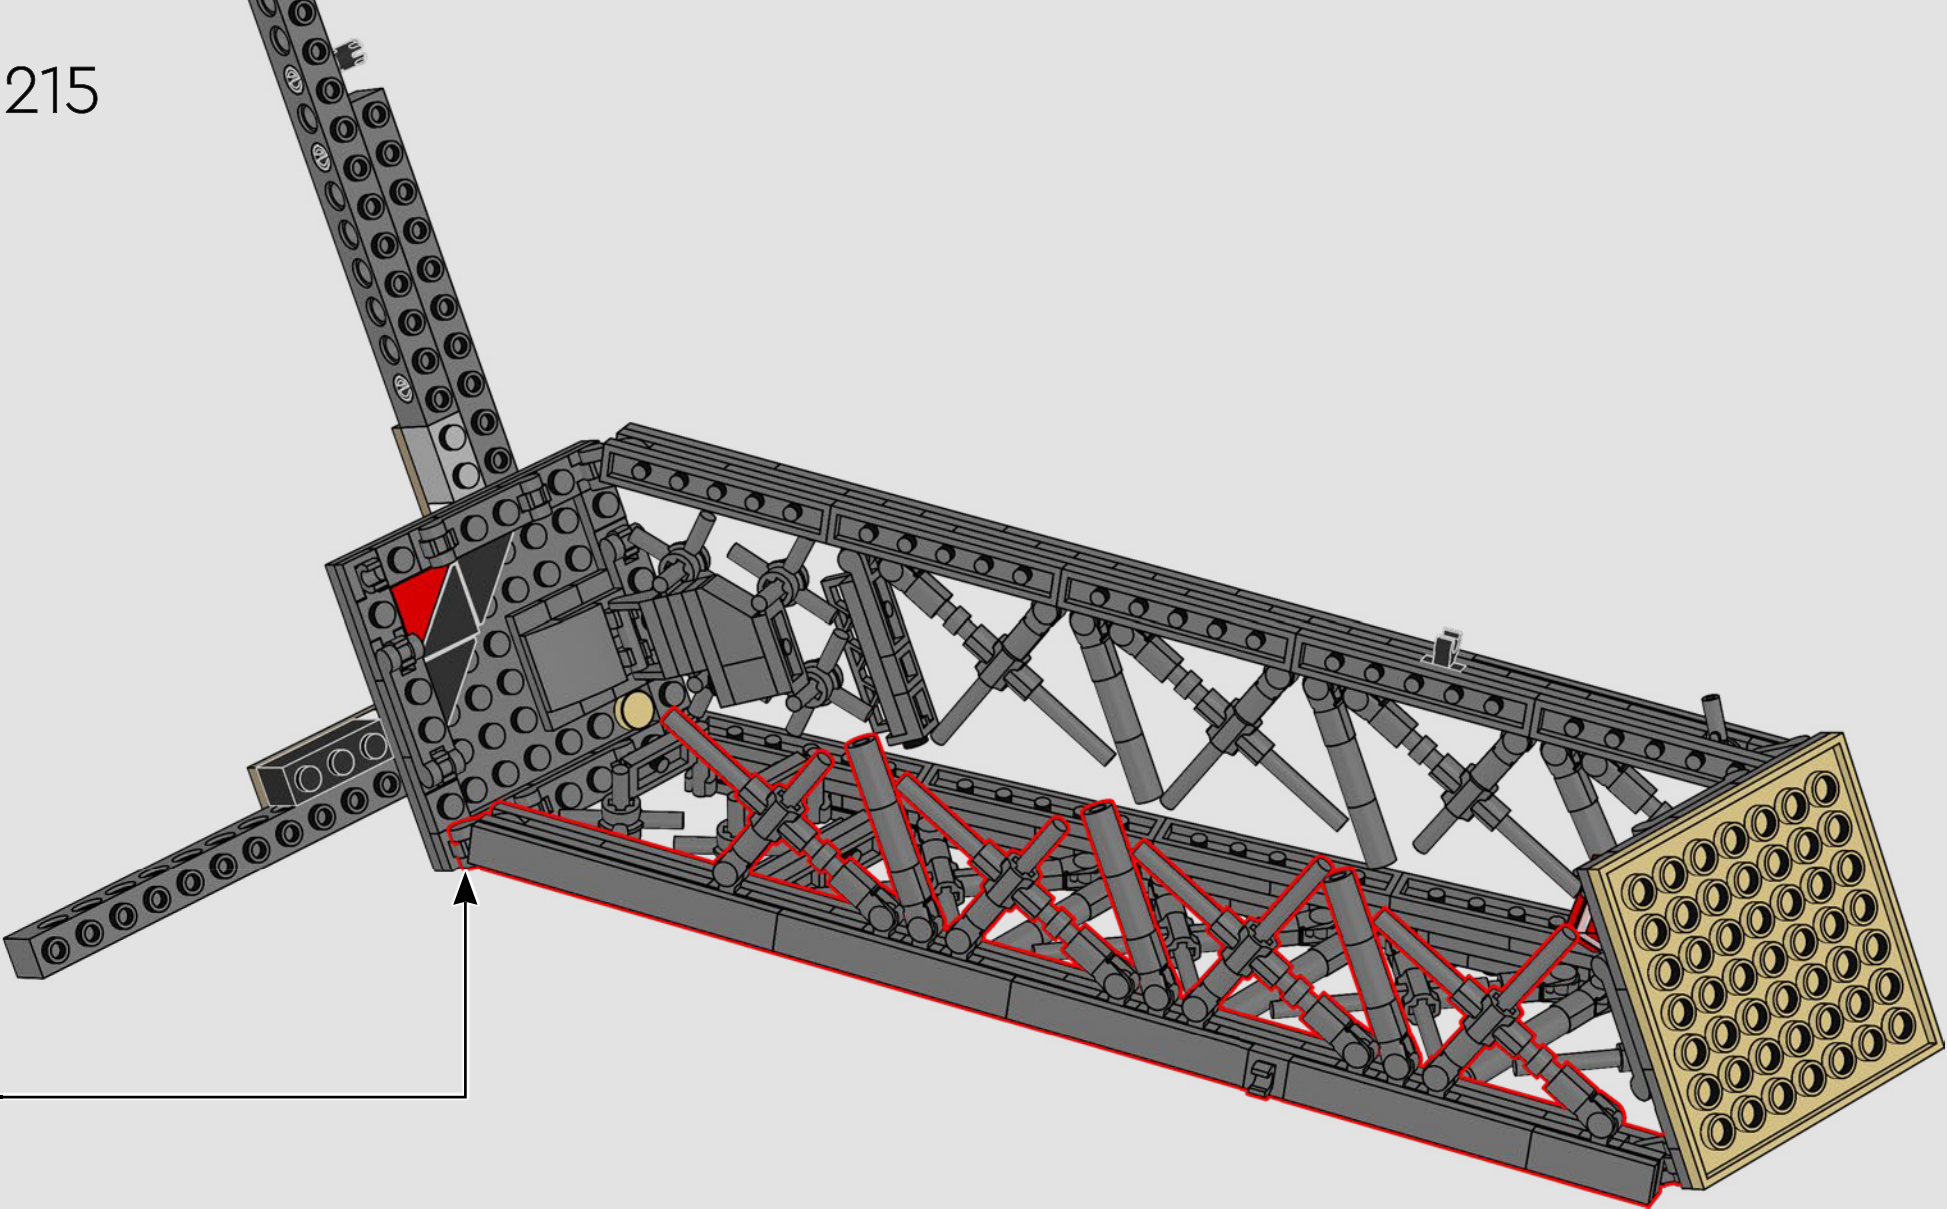

208

209

210

211

212

213

214

216

217

218

219

220

221

222

223

# 224

225

226

2x

Hydraulic jacks were fitted to the shoes at the base of each leg of the real tower to allow for precise alignment. The legs on the LEGO® model also have some flexibility to allow them to be joined together precisely.