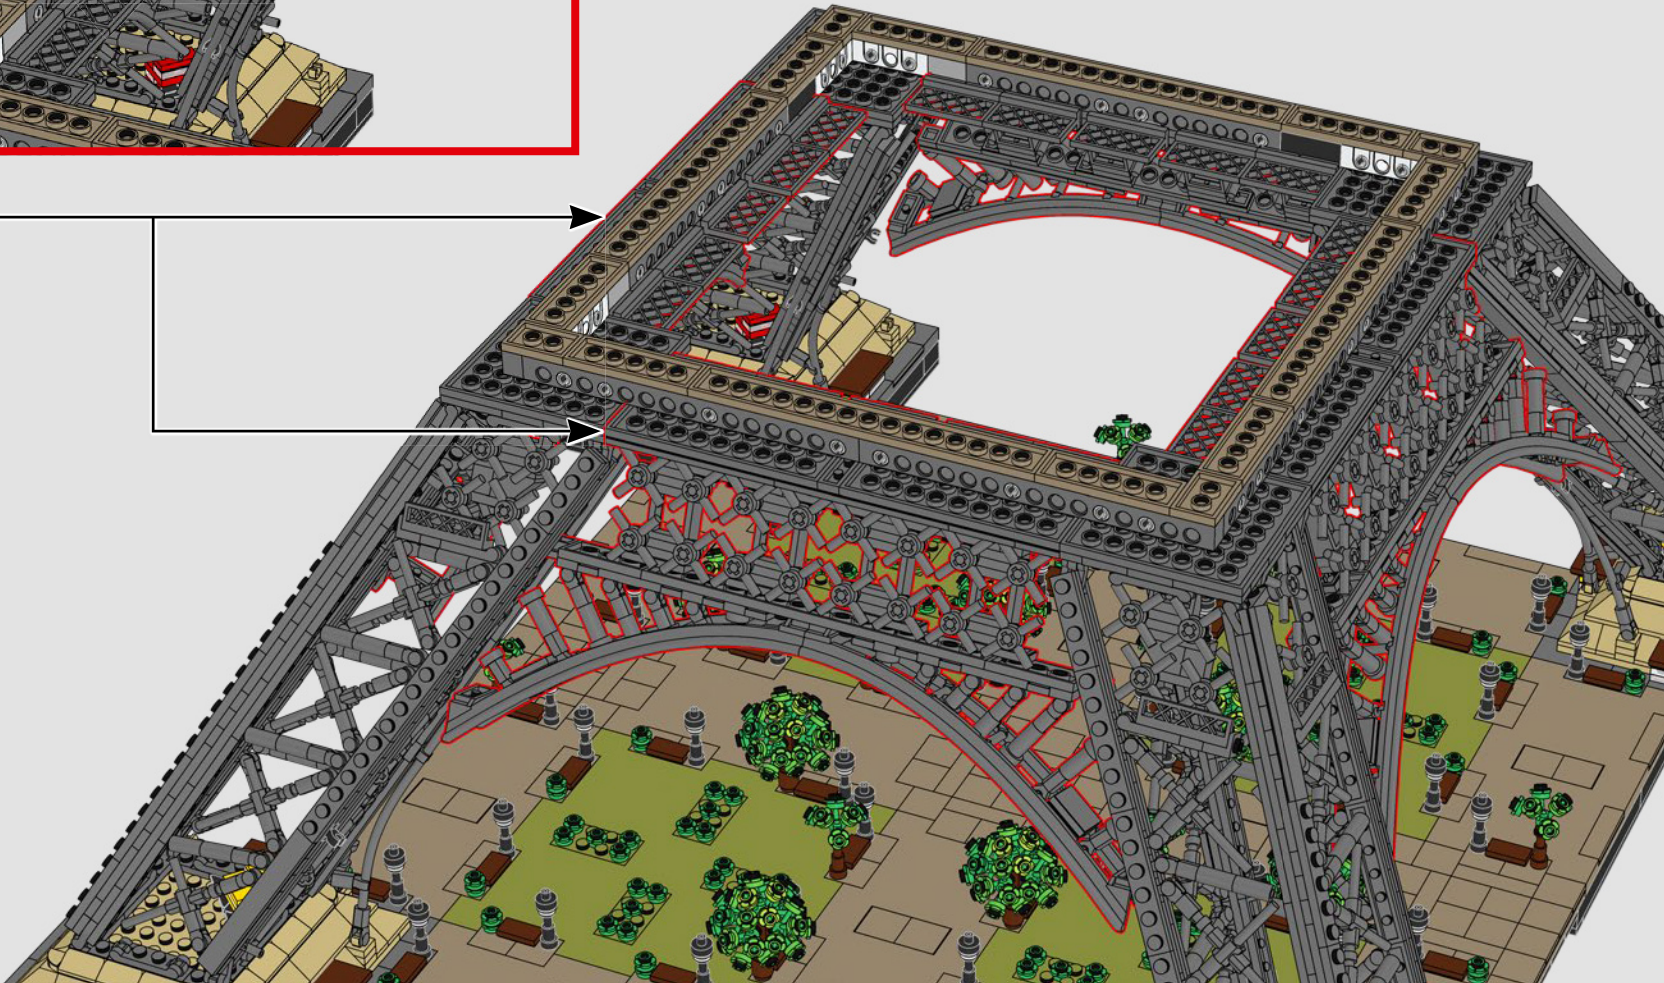

1:1

The arches in between the tower's legs are recreated using LEGO® rollercoaster tracks, and the curves are completed using LEGO outer cables.

253

254

255

2

2

1:1

257

258

4X

The arches between the legs on the Eiffel tower are not load bearing, they are purely decorative - this is also true of the LEGO® model, where the arches are also for decorative purposes only.