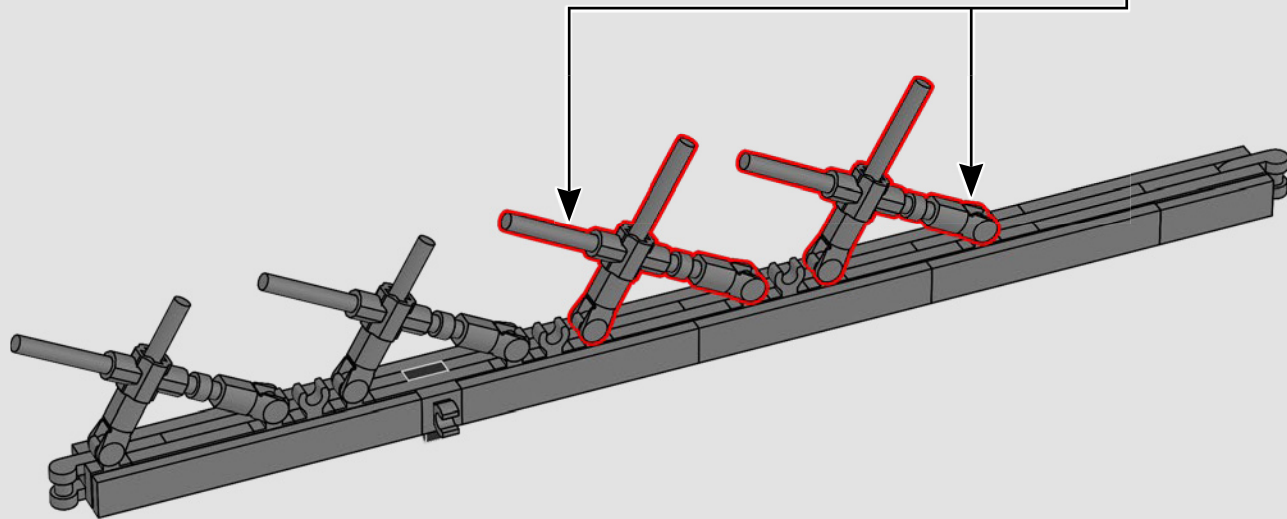

152

153

154

155

156

2x

The original tower is assembled from pre-made pieces, just like a giant LEGO® model! While the Eiffel tower contains 18,038 different pieces, this LEGO version has 10,0001 individual LEGO elements.