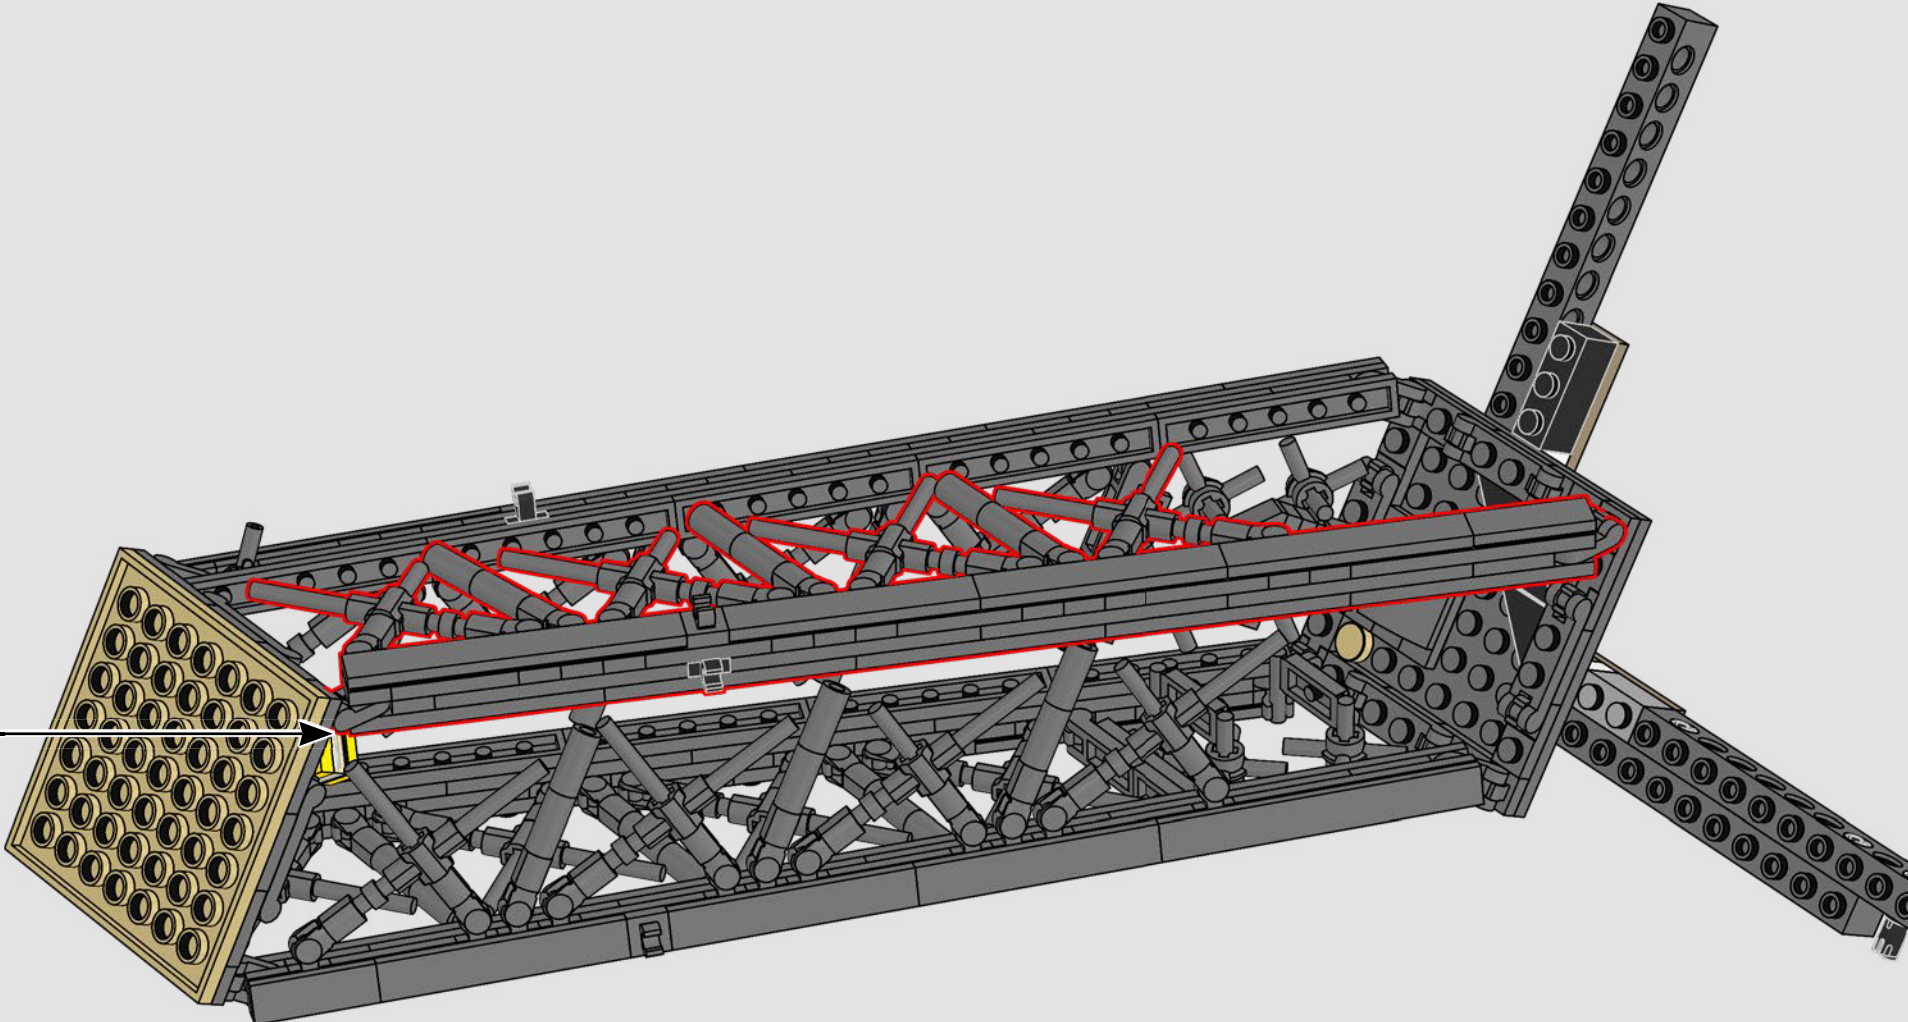

The background of the entire page is a detailed white line-art illustration of the Eiffel Tower's internal structure, specifically the archway of the second floor. The drawing shows the complex lattice of beams, girders, and rivets that form the tower's iconic shape.

152

153

154

155

156

2x

The original tower is assembled from pre-made pieces, just like a giant LEGO® model! While the Eiffel tower contains 18,038 different pieces, this LEGO version has 10,0001 individual LEGO elements.