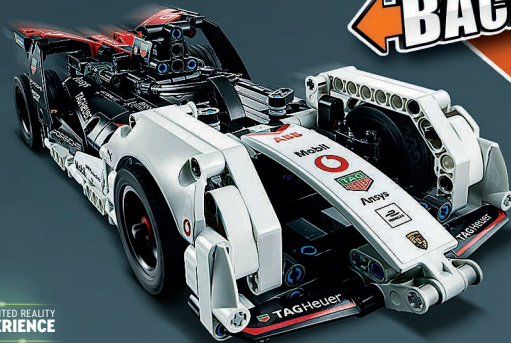

42137
Formula E®
Porsche 99X Electric
Vanaf 9 jaar

AR AUGMENTED REALITY EXPERIENCE

Under license of Porsche AG. Formula E and the Formula E logo are registered trademarks.

PULL BACK

42149
Monster Jam™
Dragon™
Vanaf 7 jaar