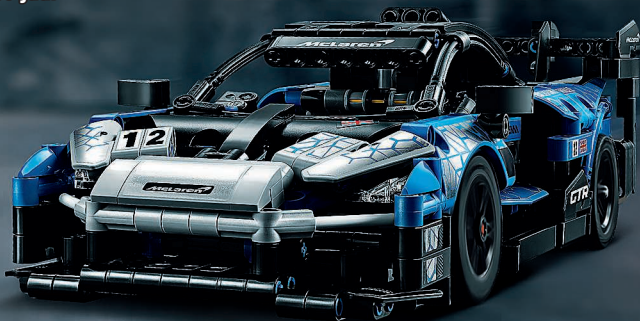

42123
McLaren Senna GTR™
Vanaf 10 jaar

Manufactured under license from McLaren Automotive Limited.
The McLaren name and logo are registered trademarks of McLaren.
Senna is the registered trademark of Ayrton Senna Empreendimentos Ltda.

42151
Bugatti Bolide
Vanaf 9 jaar