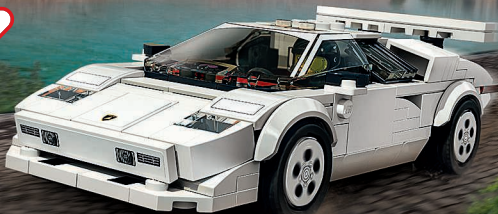

ASTON MARTIN

"Aston Martin" and the Aston Martin "wings" logo are trademarks of Aston Martin Lagonda Limited. These trademarks may not be used without its permission. All rights are reserved.

76908
Lamborghini Countach
Vanaf 8 jaar

The "Lamborghini" and "Lamborghini Bull and Shield" trademarks, copyrights, designs and models are used under license from Automobili Lamborghini S.p.A, Italy.