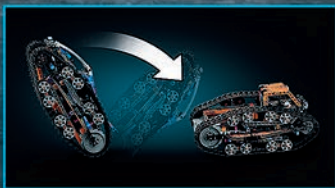

HOOFDBESTURING

ALTERNATIEVE BESTURING

UITDAGINGEN & PRESTATIES