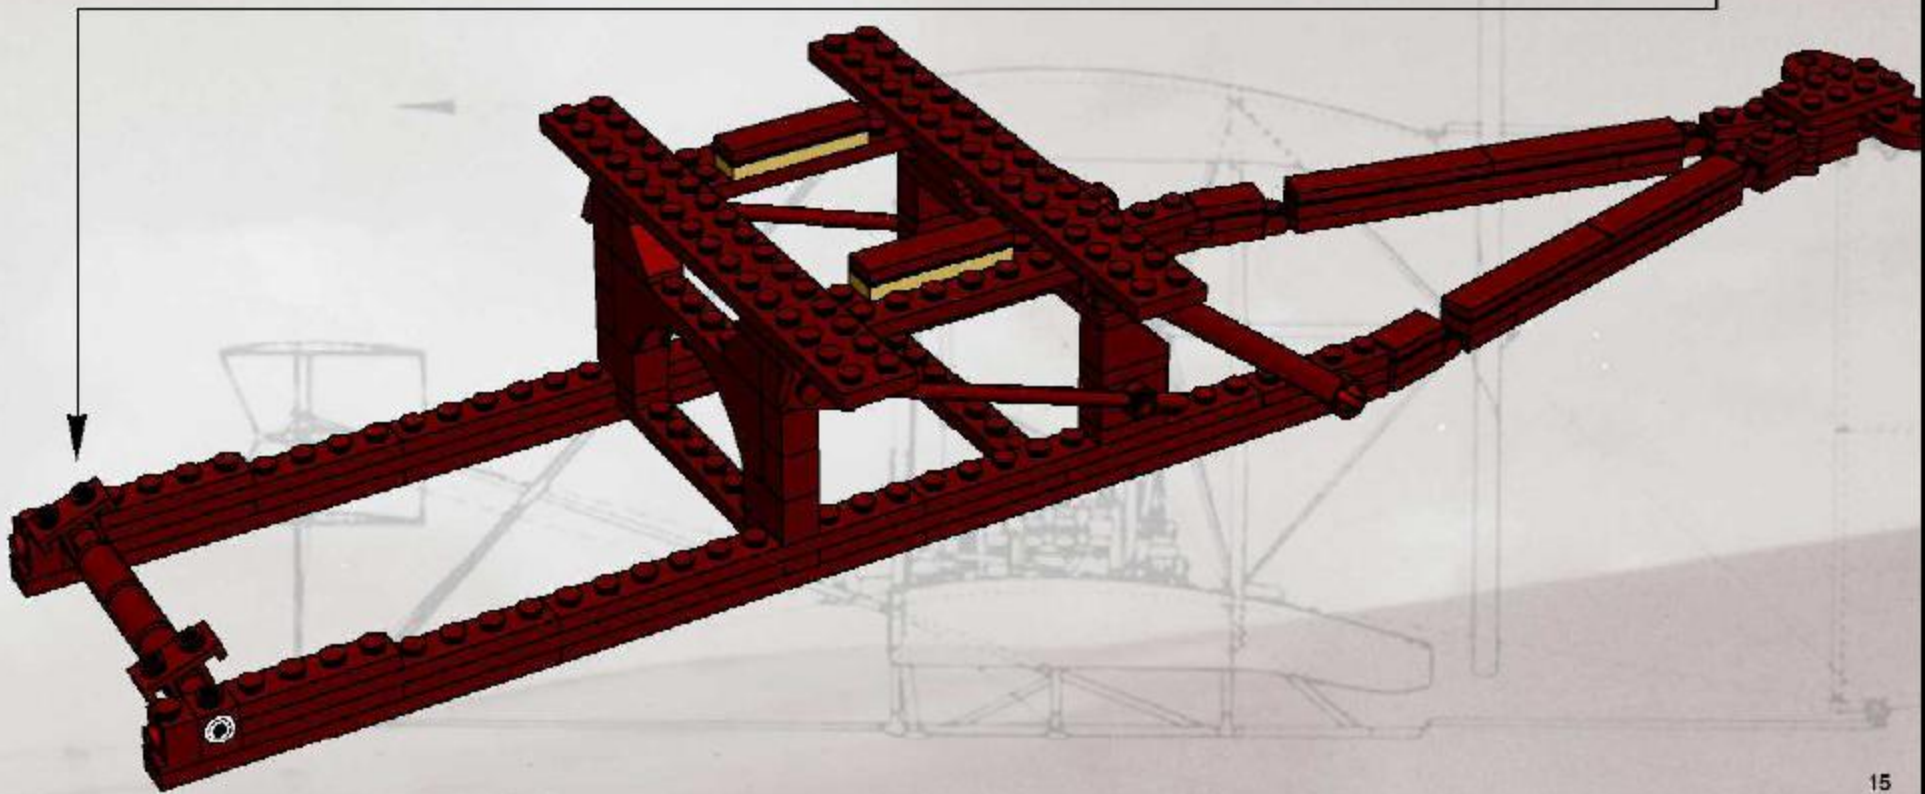

LEGO

10124

Date: December 17th 1903. Place: Kill Devils Hills, Kitty Hawk, North Carolina.
Pilot: Orville Wright. Distance: 120 ft. Time: 12 sec.

1903

1

2

3

4

13

14

15

17

18

19

20

21