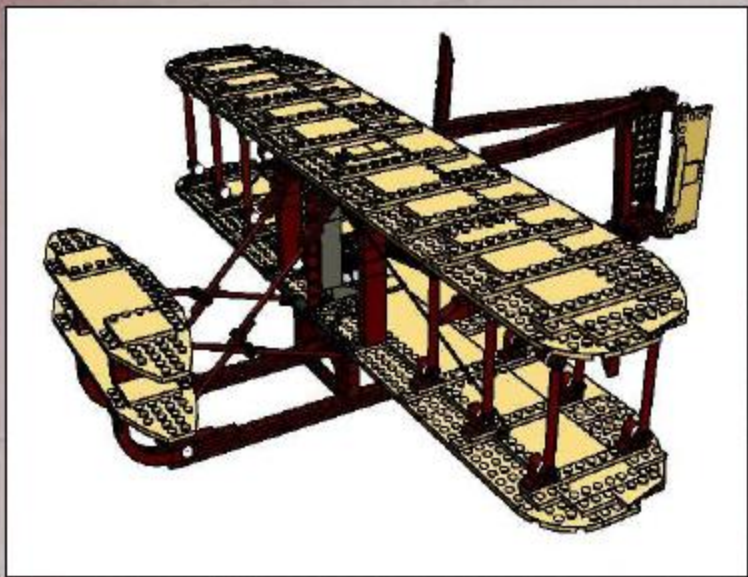

LEGO

10124

Date: December 17th 1903. Place: Kill Devils Hills, Kitty Hawk, North Carolina.
Pilot: Orville Wright. Distance: 120 ft. Time: 12 sec.

1903

1

2

3

4