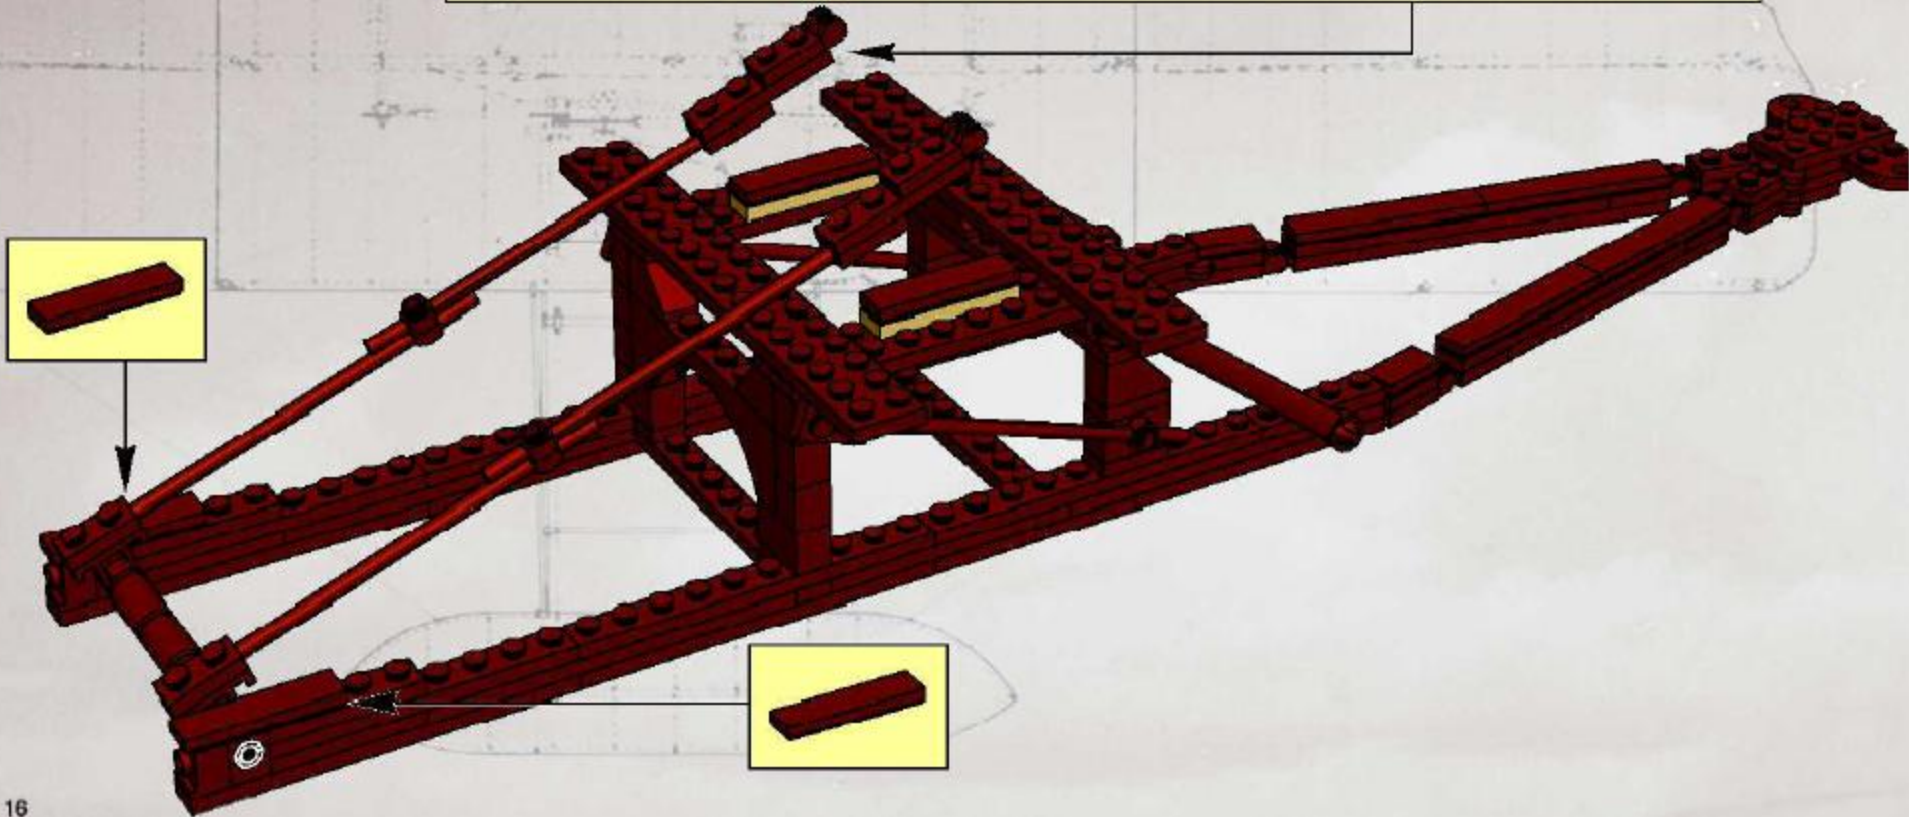

LEGO

10124

Date: December 17th 1903. Place: Kill Devils Hills, Kitty Hawk, North Carolina.
Pilot: Orville Wright. Distance: 120 ft. Time: 12 sec.

1903

1

2

3

4

13

14

15

17

18

19

20

21