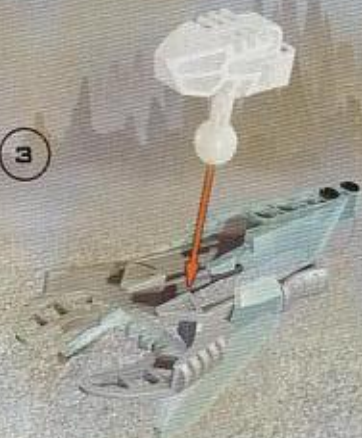

2x

11

13

1

2

3

4

5

The advertisement features three Bionicle sets arranged in a triangular layout. The top-left set, Vahki Keerakh, is primarily blue and white with a large grey blade. The top-right set, Vahki Vorzakh, is green and red with a white claw. The bottom set, Vahki Puurakh, is red and black with a green head and a white claw. Each set is shown with its corresponding name and set number in a circular badge. The background is divided into three colored sections: blue for the top-left, green for the top-right, and orange for the bottom.