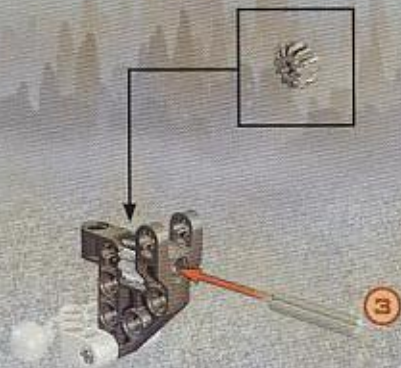

TA-METRU

LE-METRU

1**3****1:1****2****3**

3**4**

5

5

6

2

The advertisement features three Bionicle sets arranged in a triangular layout. The top-left set, Vahki Keerakh, is primarily blue and white with a large grey blade. The top-right set, Vahki Vorzakh, is green and red with a white claw. The bottom set, Vahki Puurakh, is red and black with a green head and a white claw. Each set is shown with its corresponding name and set number in a circular badge. The background is divided into three colored sections: blue for the top-left, green for the top-right, and orange for the bottom.