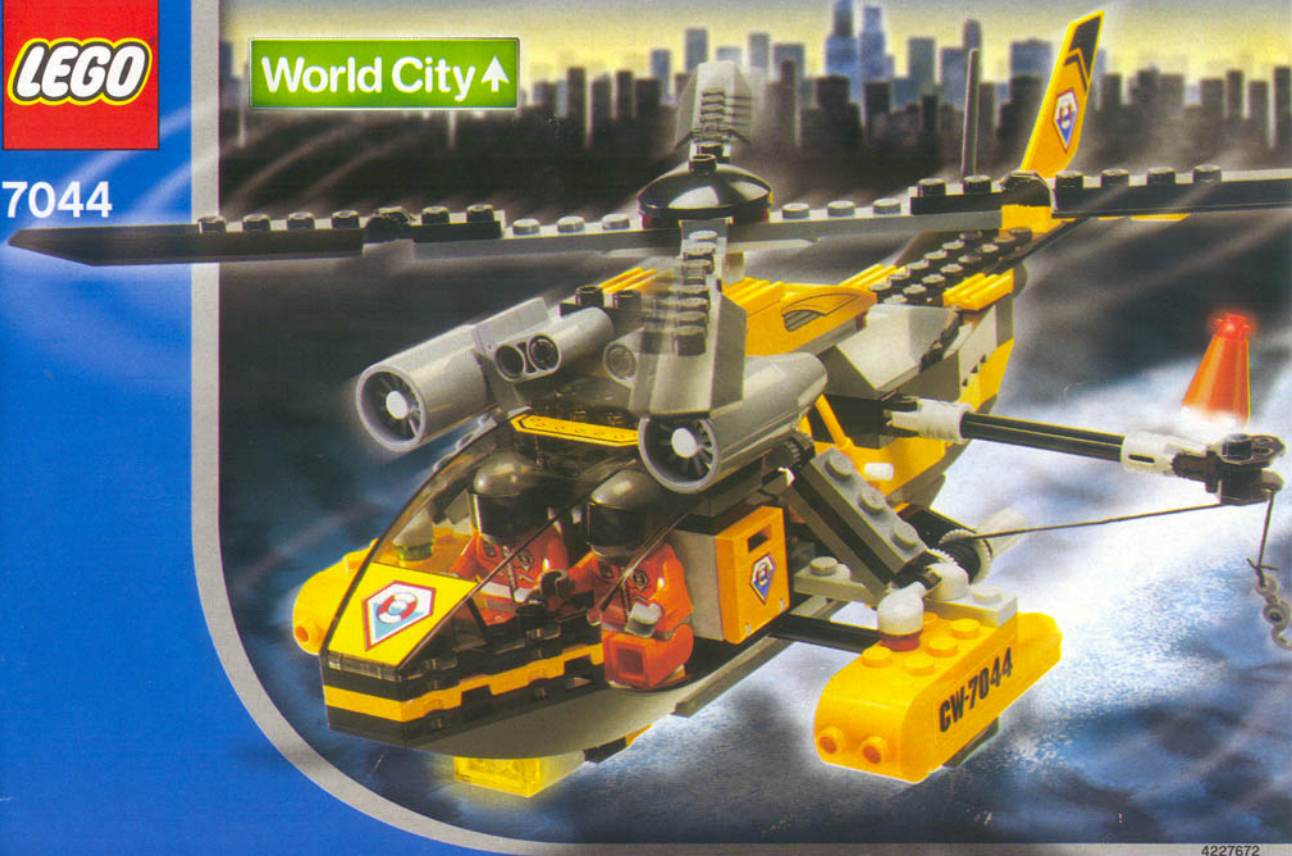

LEGO

World City ↑

7044

2

1

2

3

4

36

LEGO

World City ↑

LEGO**World City** ↑**7035**

Set 7035 is a city street scene featuring a large classical-style building with columns, a white police car, a dark van, and a minifigure in an orange jumpsuit.

7033

Set 7033 is a police van with 'POLICE' and 'SECURITY' markings, a motorcycle, and a minifigure on a street.

Set 7035 is a city street scene featuring a large classical-style building with columns, a white police car, a dark van, and a minifigure in an orange jumpsuit.