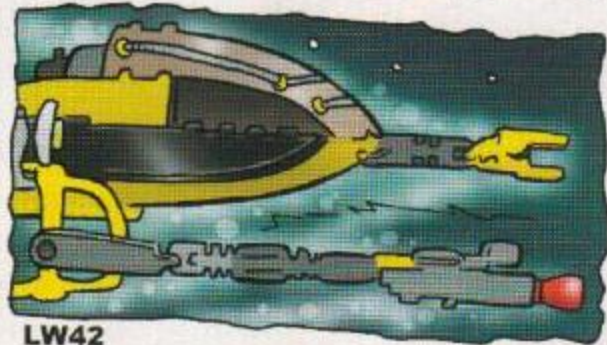

Secret access code:

SX10

RD47

LW42

TZ38