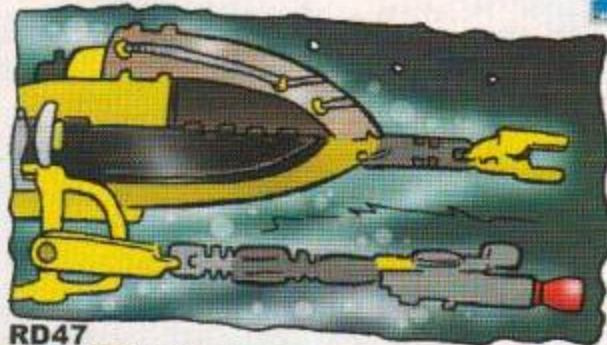

MISSION DEEP SEA

CRUNCH

CAM

OHEL

DASH

CHARGE

RADIA

FLEX

6

7

9

8

10

17

Secret access code:

SX10