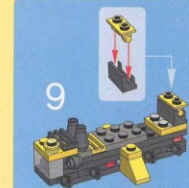

35

47

41

62

63

A vertical panel with a blue background showing the assembly steps for step 9. At the top, two yellow Technic pins are shown. Below them is a diagram of the crane arm assembly. The steps are numbered 1, 2, and 3:

- 1. A red Technic pin is inserted into a hole in a grey Technic beam.
- 2. A red Technic pin is inserted into another hole in the grey Technic beam.
- 3. A long grey Technic beam is attached to the truck's chassis.