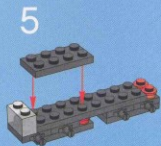

35

47

41

62

63

A vertical panel with a blue background showing the assembly steps for step 9. At the top, two yellow Technic pins are shown. Below them is a diagram of the crane arm assembly. The steps are numbered 1, 2, and 3:

- 1. A red Technic pin is inserted into a hole in a grey Technic beam.
- 2. A red Technic pin is inserted into another hole in the grey Technic beam.
- 3. A long grey Technic beam is attached to the truck's chassis.