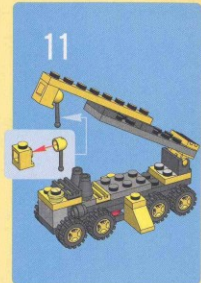

35

47

41

62

63

A vertical panel with a blue background showing the assembly steps for step 9. At the top, two yellow Technic pins are shown. Below them is a diagram of the crane arm assembly. The steps are numbered 1, 2, and 3:

- 1. A red Technic pin is inserted into a hole in a grey Technic beam.
- 2. A red Technic pin is inserted into another hole in the grey Technic beam.
- 3. A long grey Technic beam is attached to the truck's chassis.