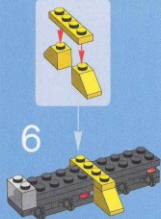

35

47

41

62

63

A vertical panel with a blue background showing the assembly steps for step 9. At the top, two yellow Technic pins are shown. Below them is a diagram of the crane arm assembly. The steps are numbered 1, 2, and 3:

- 1. A red Technic pin is inserted into a hole in a grey Technic beam.
- 2. A red Technic pin is inserted into another hole in the grey Technic beam.
- 3. A long grey Technic beam is attached to the truck's chassis.