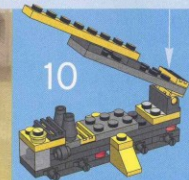

35

47

41

62

63

A vertical panel with a blue background showing the assembly steps for step 9. At the top, two yellow Technic pins are shown. Below them is a diagram of the crane arm assembly. The steps are numbered 1, 2, and 3:

- 1. A red Technic pin is inserted into a hole in a grey Technic beam.
- 2. A red Technic pin is inserted into another hole in the grey Technic beam.
- 3. A long grey Technic beam is attached to the truck's chassis.