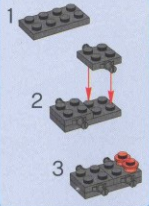

35

47

41

62

63

A vertical panel with a blue background showing the assembly steps for step 9. At the top, two yellow Technic pins are shown. Below them is a diagram of the crane arm assembly. The steps are numbered 1, 2, and 3:

- 1. A red Technic pin is inserted into a hole in a grey Technic beam.
- 2. A red Technic pin is inserted into another hole in the grey Technic beam.
- 3. A long grey Technic beam is attached to the truck's chassis.