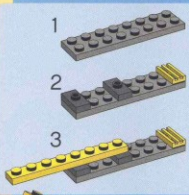

35

47

41

62

63

A vertical panel with a blue background showing the assembly steps for step 9. At the top, two yellow Technic pins are shown. Below them is a diagram of the crane arm assembly. The steps are numbered 1, 2, and 3:

- 1. A red Technic pin is inserted into a hole in a grey Technic beam.
- 2. A red Technic pin is inserted into another hole in the grey Technic beam.
- 3. A long grey Technic beam is attached to the truck's chassis.