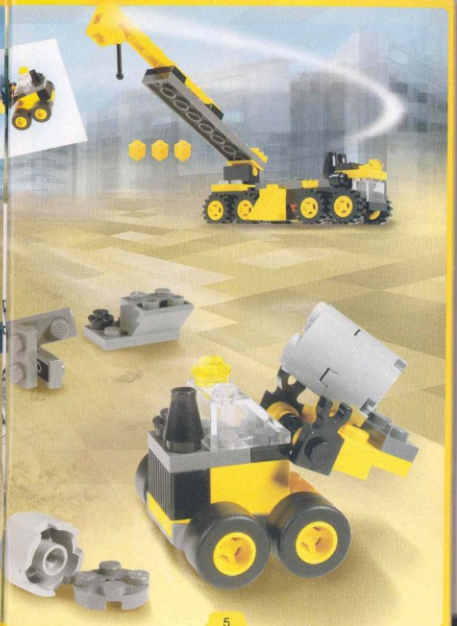

35

47

41

62

63

A vertical panel with a blue background showing the assembly steps for step 9. At the top, two yellow Technic pins are shown. Below them is a diagram of the crane arm assembly. The steps are numbered 1, 2, and 3:

- 1. A red Technic pin is inserted into a hole in a grey Technic beam.
- 2. A red Technic pin is inserted into another hole in the grey Technic beam.
- 3. A long grey Technic beam is attached to the truck's chassis.