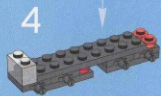

35

47

41

62

63

A vertical panel with a blue background showing the assembly steps for step 9. At the top, two yellow Technic pins are shown. Below them is a diagram of the crane arm assembly. The steps are numbered 1, 2, and 3:

- 1. A red Technic pin is inserted into a hole in a grey Technic beam.
- 2. A red Technic pin is inserted into another hole in the grey Technic beam.
- 3. A long grey Technic beam is attached to the truck's chassis.