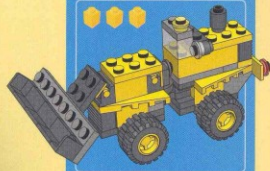

35

47

41

62

63

A vertical panel with a blue background showing the assembly steps for step 9. At the top, two yellow Technic pins are shown. Below them is a diagram of the crane arm assembly. The steps are numbered 1, 2, and 3:

- 1. A red Technic pin is inserted into a hole in a grey Technic beam.
- 2. A red Technic pin is inserted into another hole in the grey Technic beam.
- 3. A long grey Technic beam is attached to the truck's chassis.