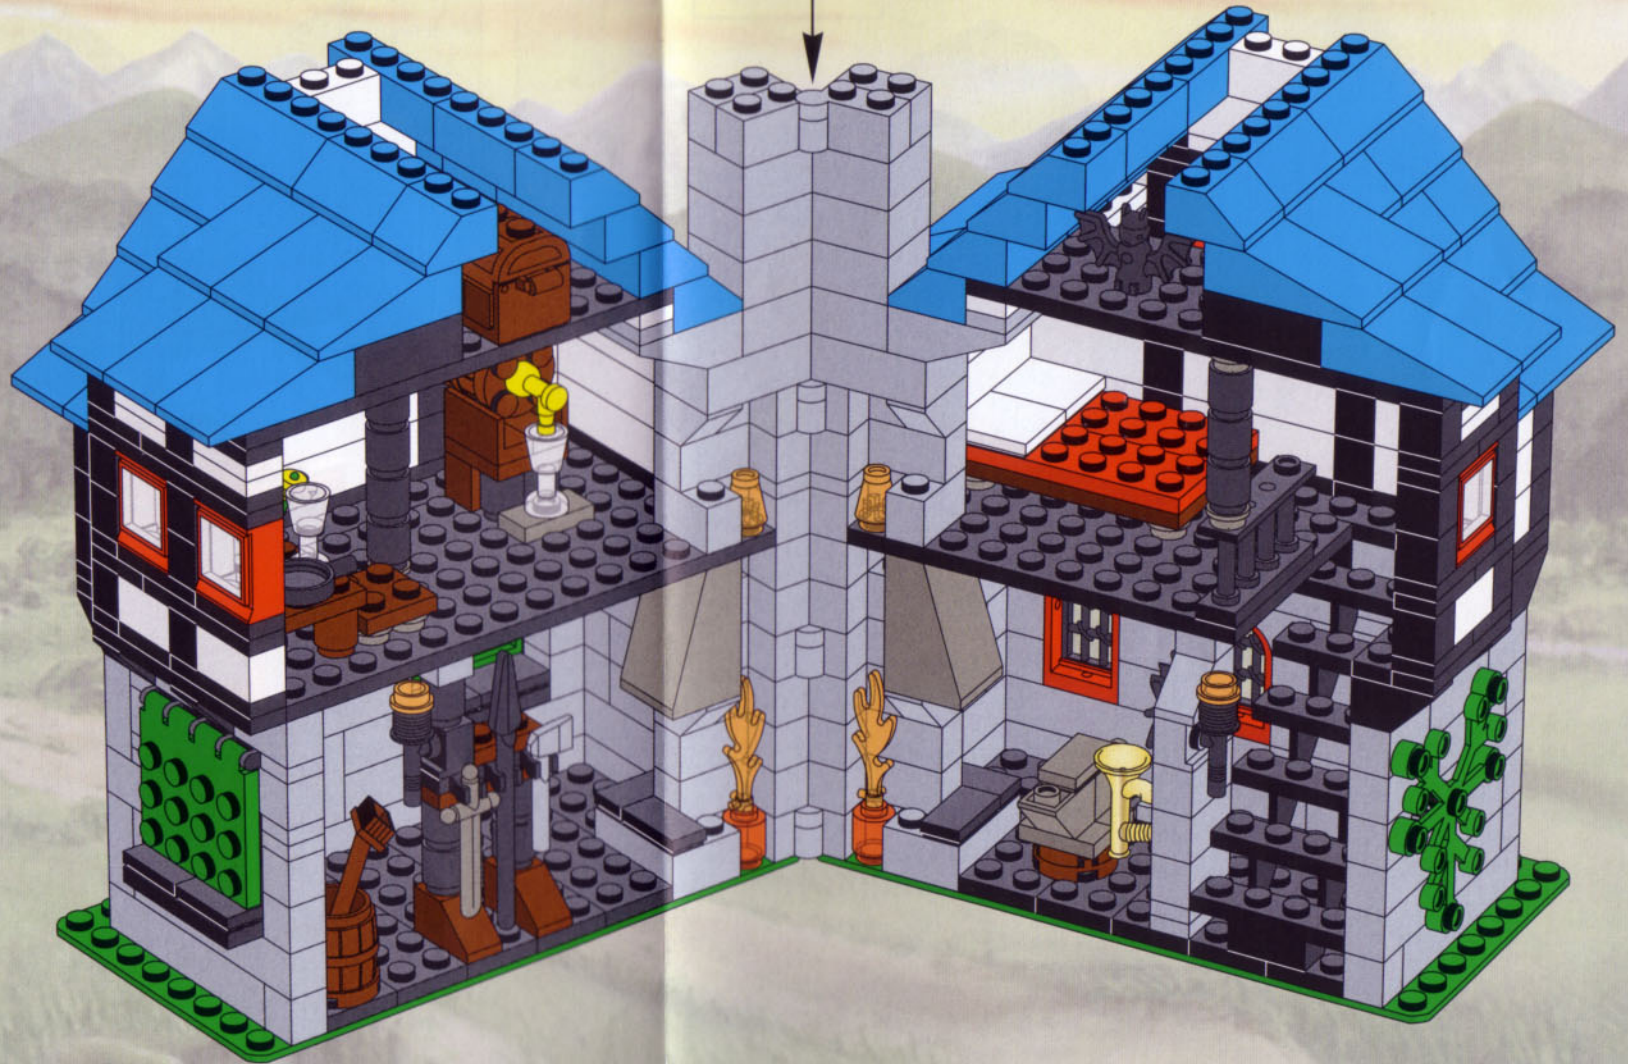

Blacksmith Shop Schmiedewerkstatt

3739

Original design by Daniel Siskind

1

2

3

4

5

14

15

16

17

18

19

20

21

22

23

24

25

26

27

4x  4x 

28