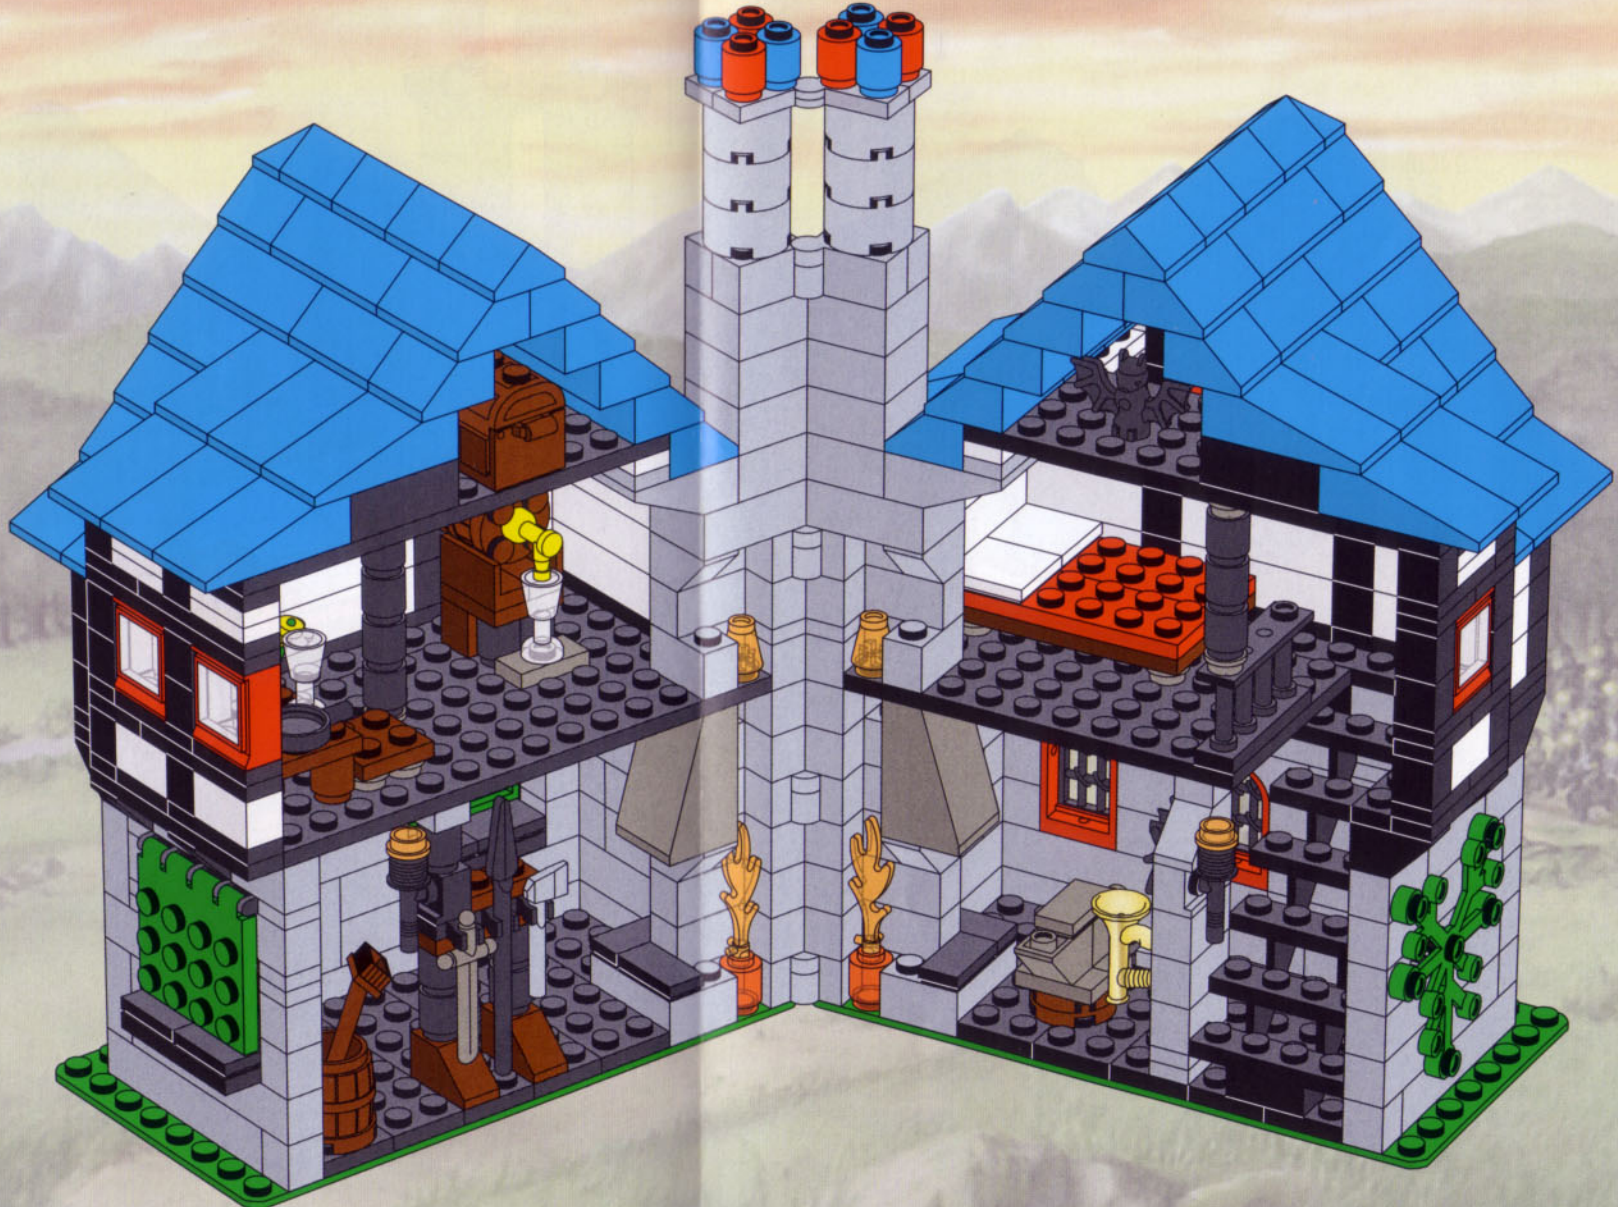

Blacksmith Shop Schmiedewerkstatt

3739

Original design by Daniel Siskind

1

2

3

4

5

22

23

24

25

26

27

4x  4x 

28