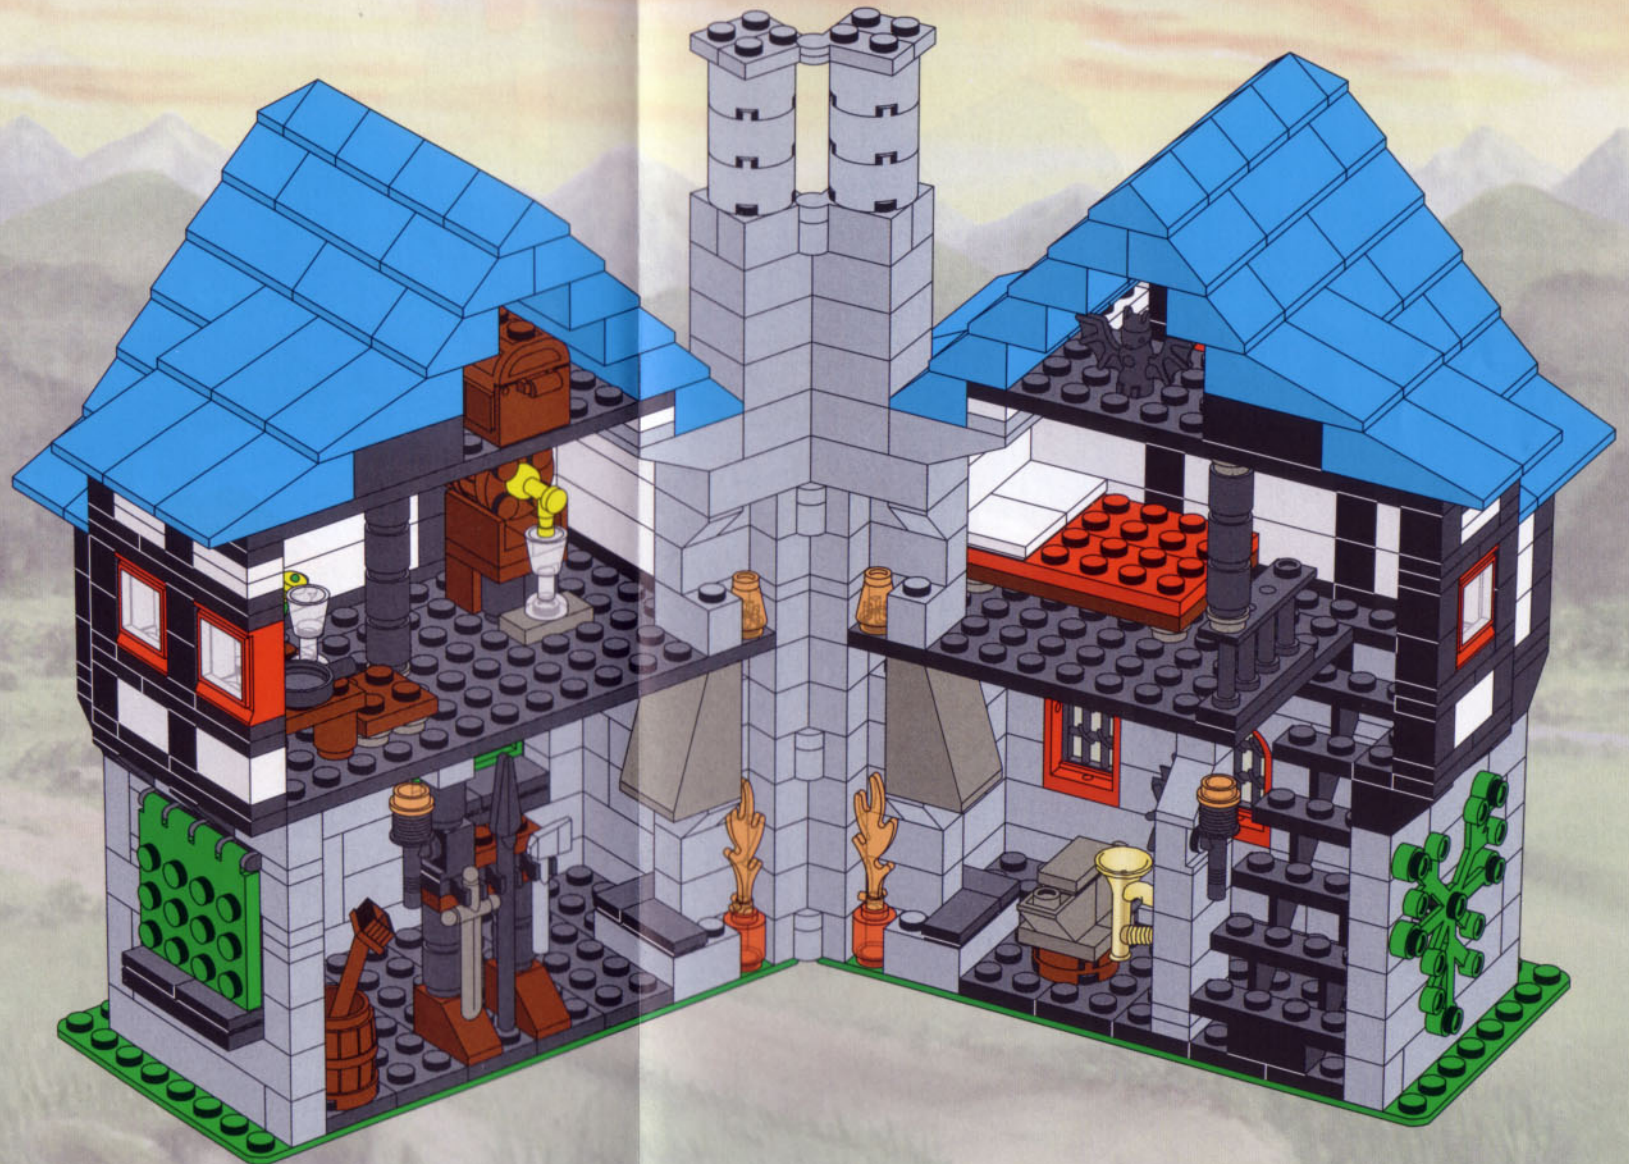

Blacksmith Shop Schmiedewerkstatt

3739

Original design by Daniel Siskind

1

2

3

4

5

22

23

24

25

26

27

4x  4x 

28