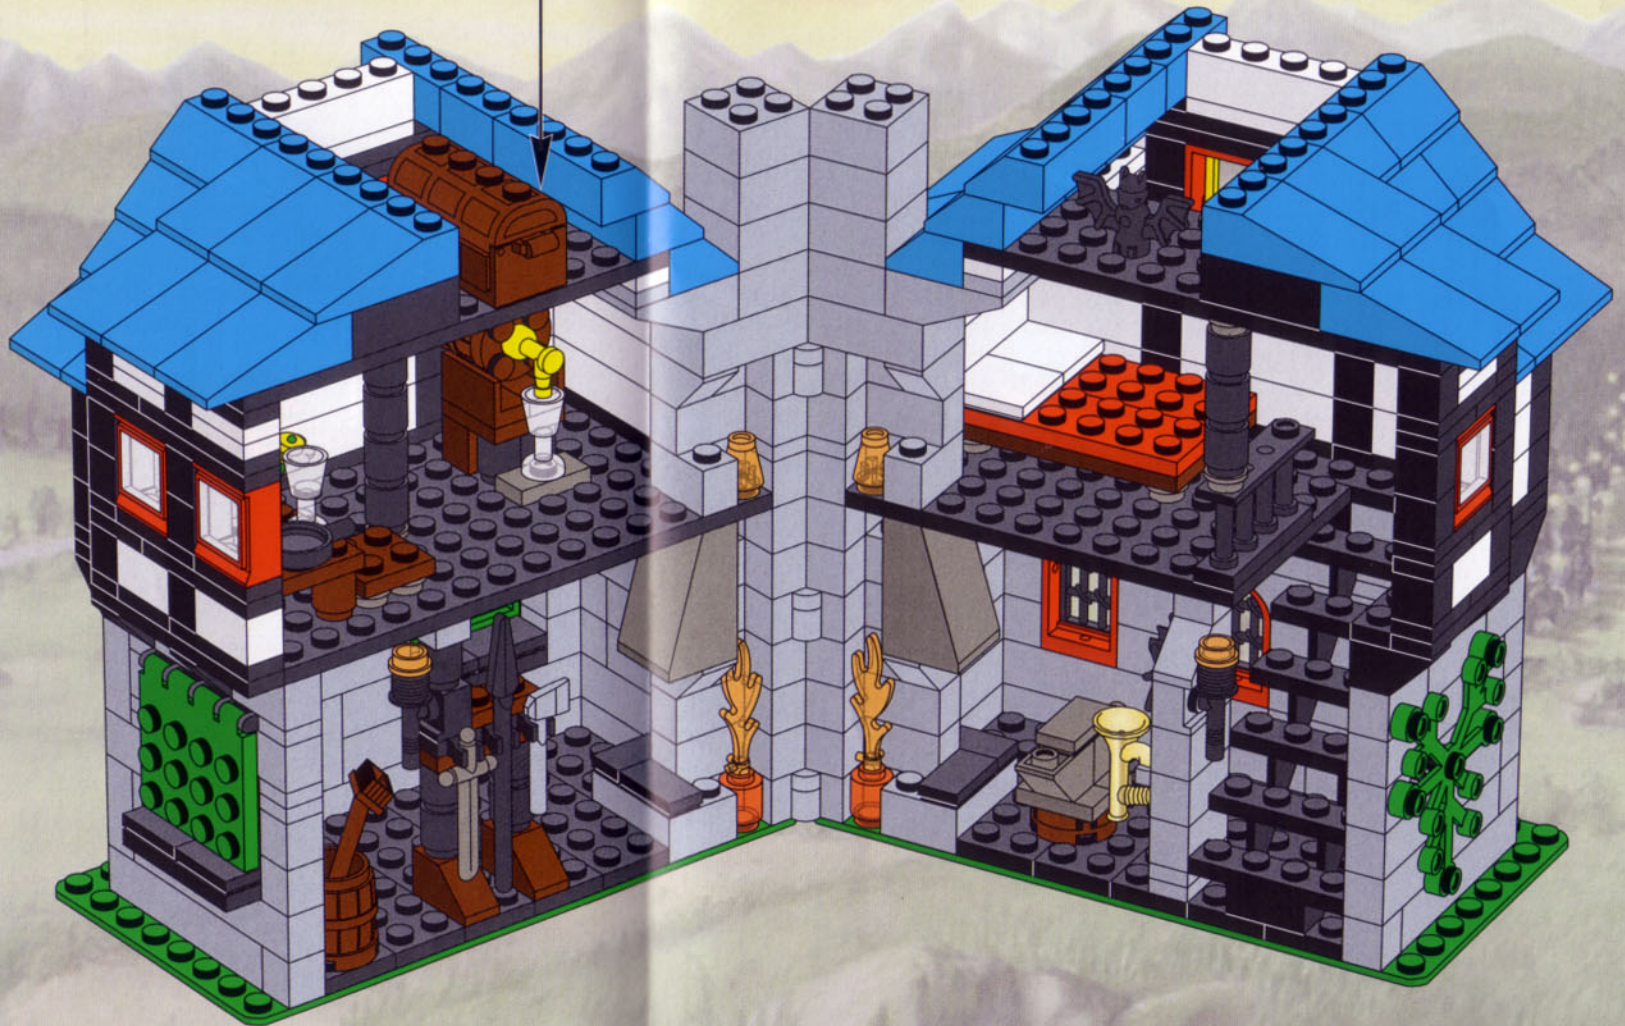

Blacksmith Shop Schmiedewerkstatt

3739

Original design by Daniel Siskind

1

2

3

4

5

22

23

24

25

26

27

4x  4x 

28