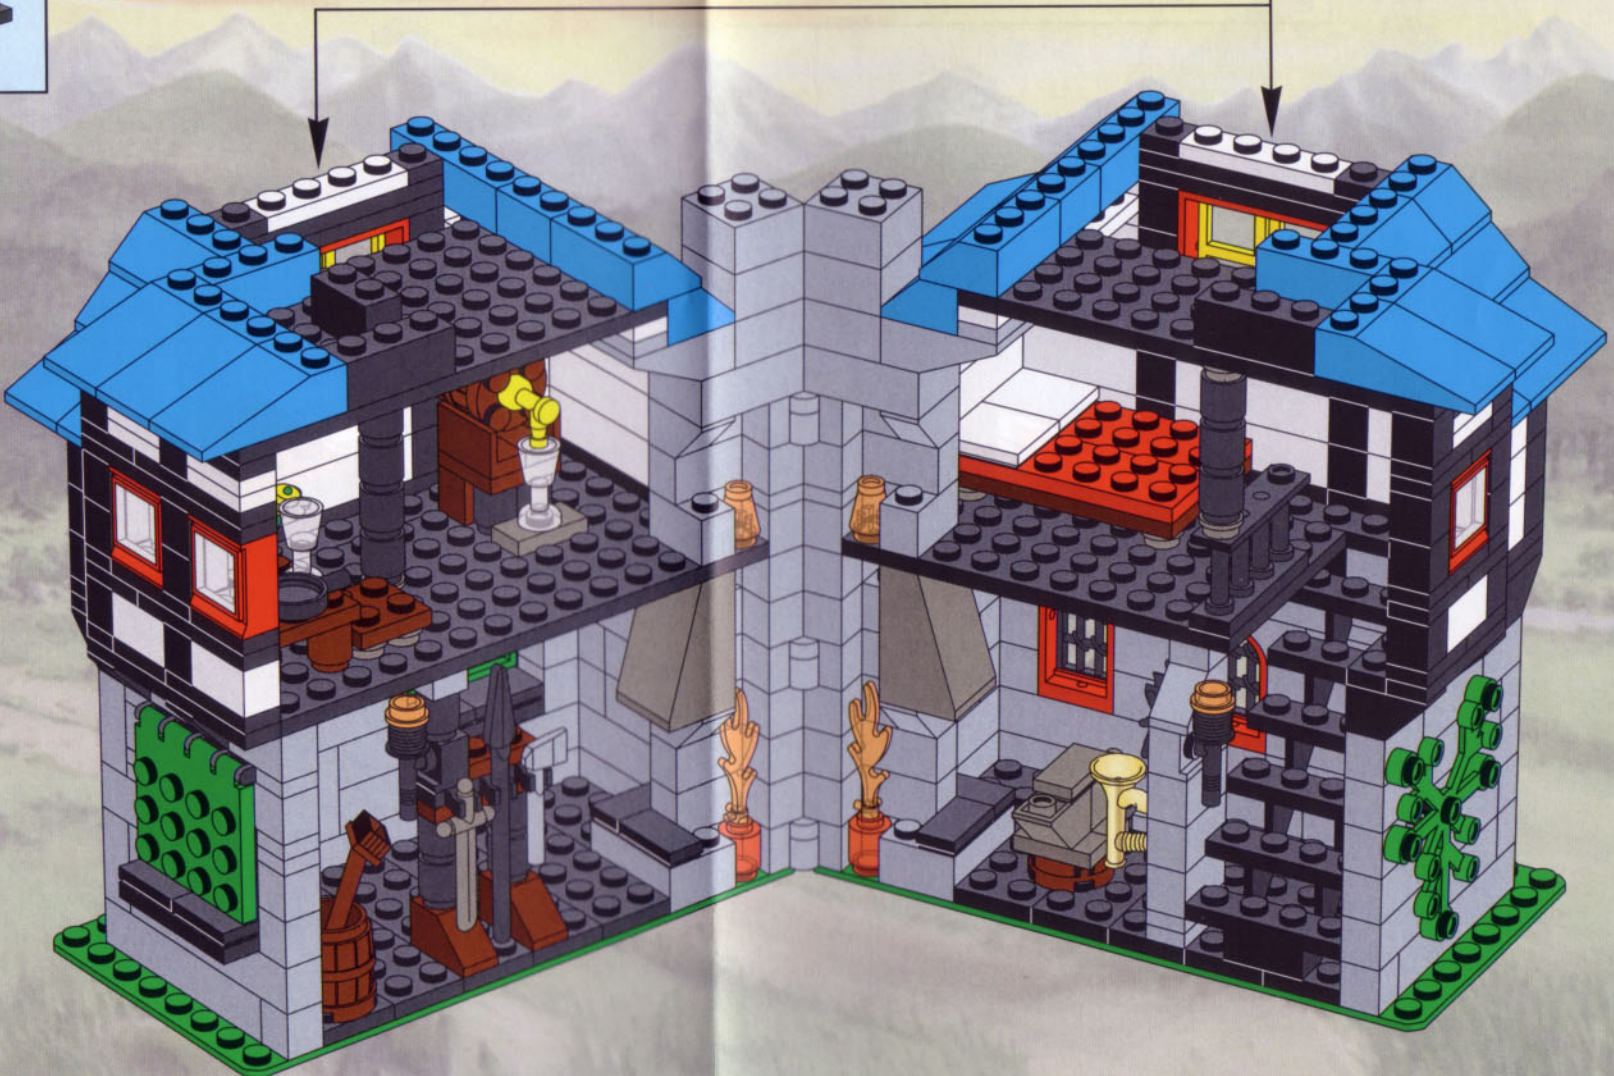

Blacksmith Shop Schmiedewerkstatt

3739

Original design by Daniel Siskind

1

2

3

4

5

14

15

16

17

18

19

20

21

22

23

24

25

26

27

4x  4x 

28