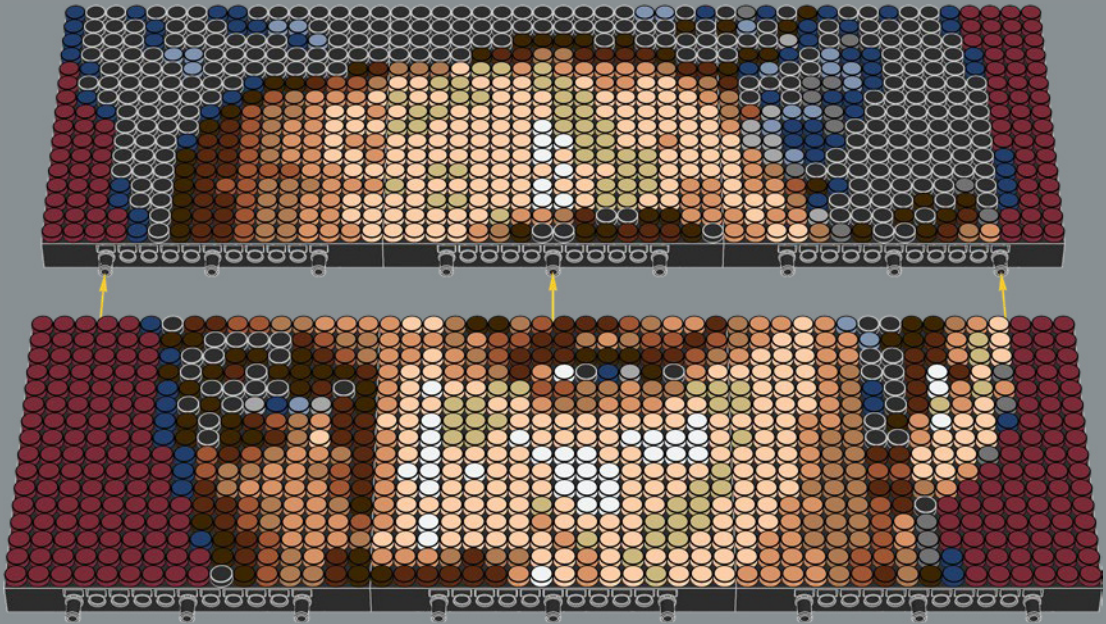

## CREATE AND DISPLAY – YOUR WAY

Imagine yourself visiting the Graceland mansion or a recording studio with the King, find your own rhythm as you build and watch your artwork come alive. The LEGO® Art brick separator and hanging hook make rebuilding easy when you want to refresh and update your display.

A

B

C

A

B

C

24x

1