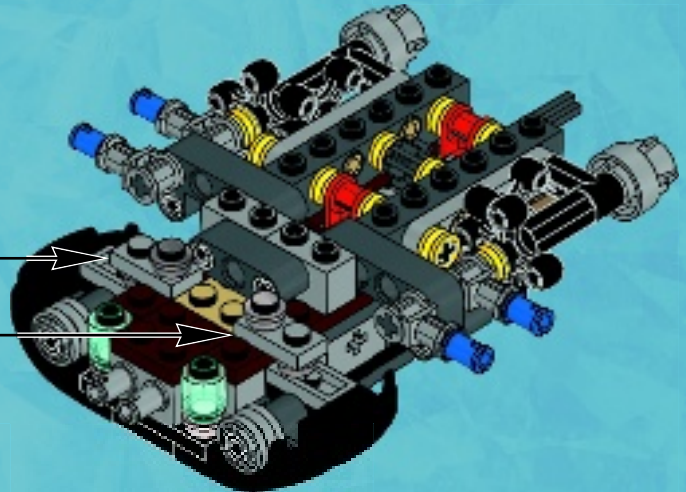

2

2x

19

20

21

1. Two red arrows point from a grey Technic brick with a hole to a black curved piece, indicating alignment.

2. A red arrow points from a black axle to a hole in the grey Technic brick, which is now attached to the black curved piece.