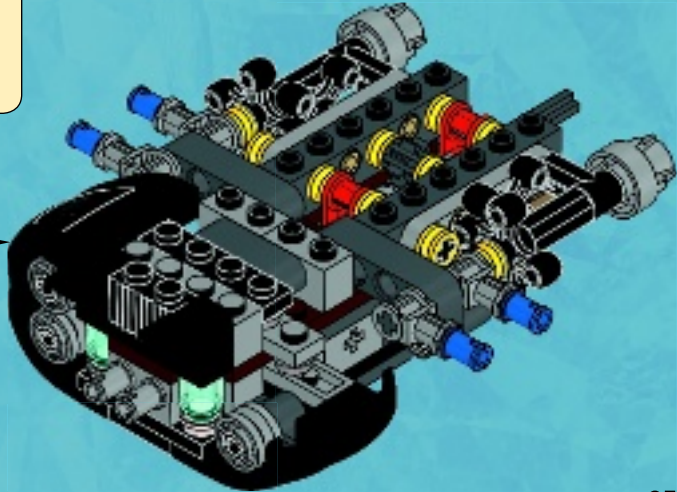

21

1. Two red arrows point from a grey Technic brick with a hole to a black curved piece, indicating alignment.

2. A red arrow points from a black axle to a hole in the grey Technic brick, which is now attached to the black curved piece.

3. A black bush is shown being inserted into the hole of the grey Technic brick.

4. A white square with the number '3' and a blue circular arrow icon indicates that the assembly should be rotated 360 degrees.