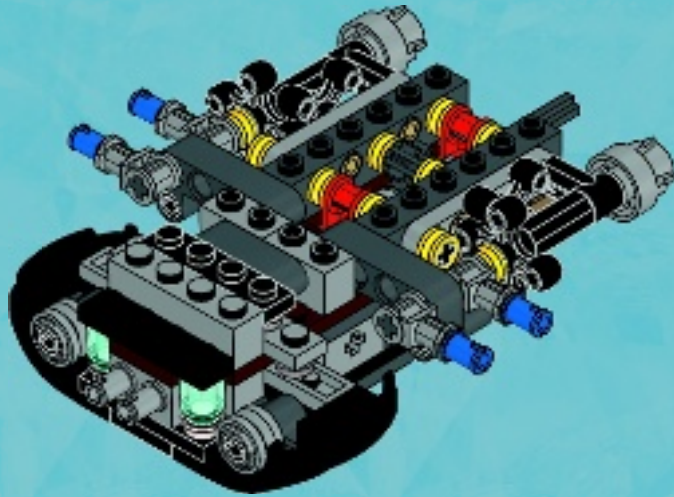

2

2x

19

20

21

1. Two red arrows point from a grey Technic brick with a hole to a black curved piece, indicating alignment.

2. A red arrow points from a black axle to a hole in the grey Technic brick, which is now attached to the black curved piece.