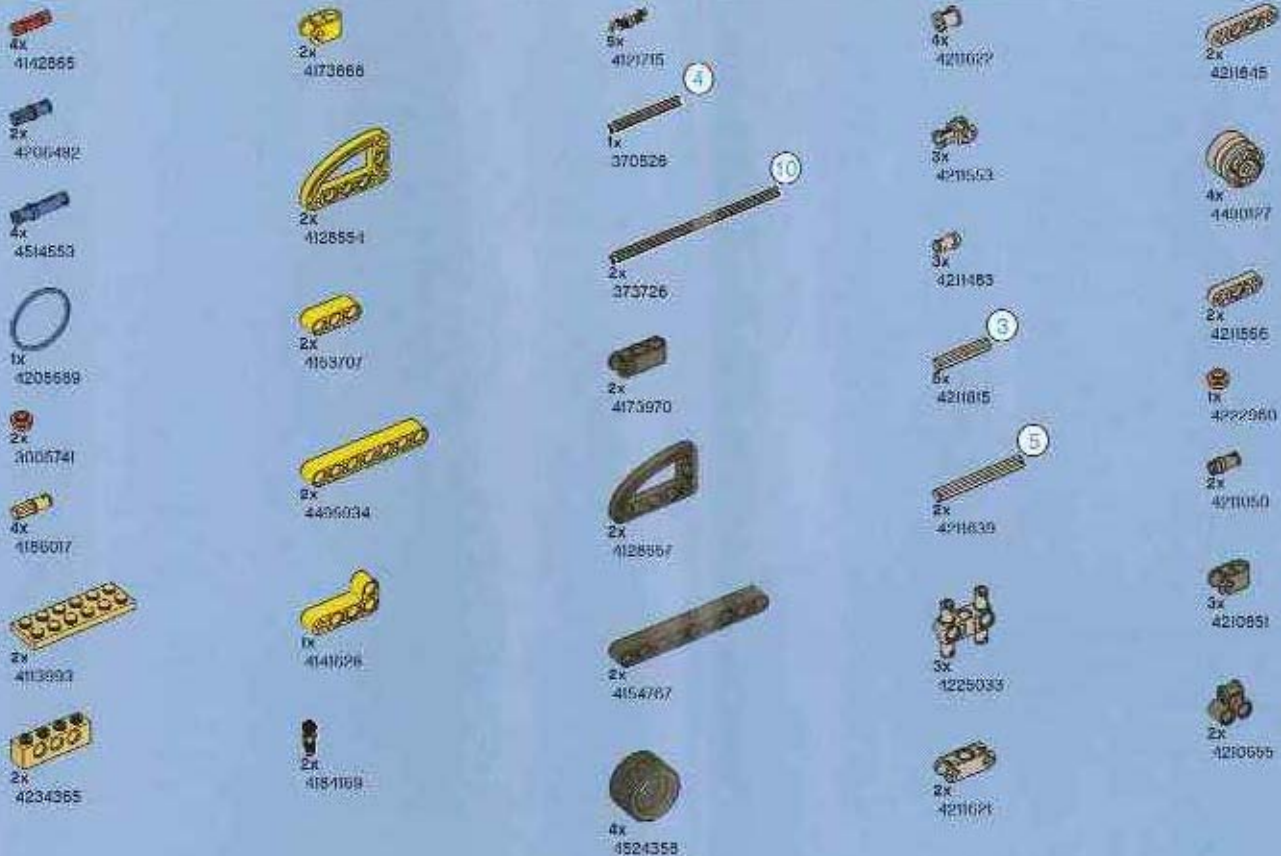

18

4x

4x

19

LEGO

TECHNIC

**+ POWER
FUNCTIONS**

Included: