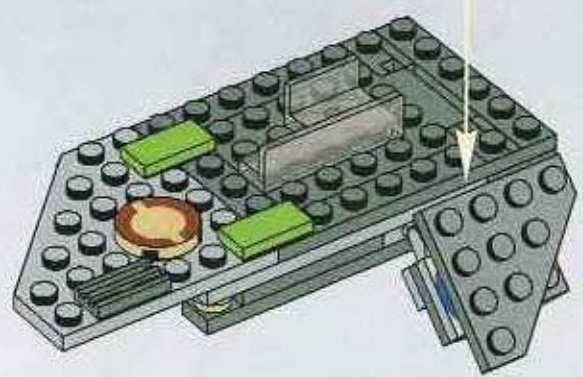

# 8

Assembly steps for the sub-assembly:

1. Start with the grey Technic 1x5 Triangular Plate.
2. Insert the blue Technic 1x1 Round Pin into the hole on the top edge of the plate.
3. Attach the grey Technic 1x2 Technic Brick with Hole and Pin to the bottom edge of the plate.
4. Attach the grey Technic 1x2 Technic Brick with Hole and Pin to the top edge of the sub-assembly.
5. Attach the grey Technic 1x2 Technic Brick with Hole and Pin to the top edge of the sub-assembly.