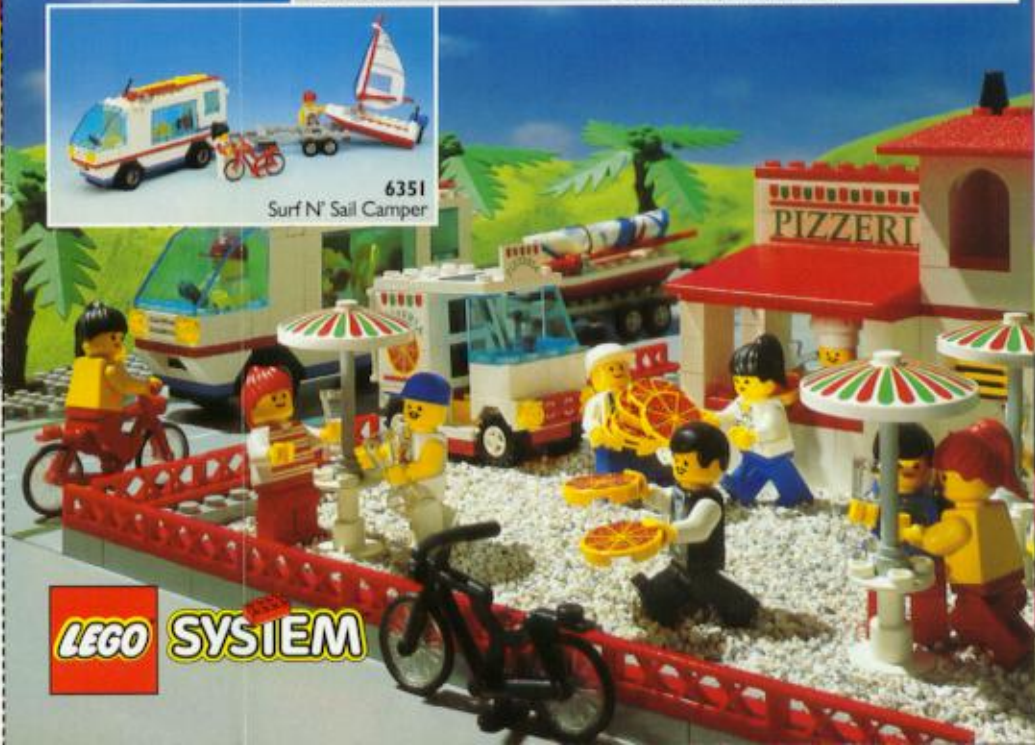

6552 Rocky River Retreat

6351
Surf N' Sail Camper