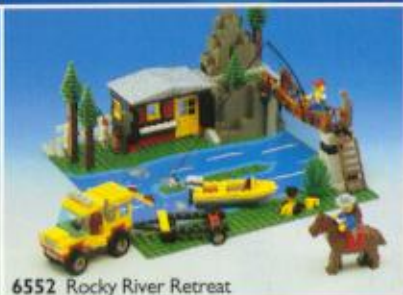

Consumer Affairs

For product information please write to: Susan Williams, Consumer Affairs, LEGO Systems, Inc., P.O. Box 1138, Enfield, CT 06083-1138 or call (203) 763-3211 (M - F 9AM - 9PM ET)

JOIN THE LEGO® BUILDERS CLUB!

GET A YEAR OF FUN!

4

Issues of Brick Kicks Magazine filled with building tips, Members' Masterpieces, and more!

* A special Birthday mailing!

* A Membership Card for special offers at Members - Only prices!

* PLUS A FREE RACE CAR * for new members who join the Club TODAY!

Come On! Join the Fun Today!

☒ **Yes!** I want to join the LEGO Club! A year of fun is only $7.95 or two years just $14.00. Send my first membership kit and FREE bonus mini set right away!

Child's Name _____

Address _____

City _____ State _____ Zip _____

I was Born on: Month _____ Day _____ Year _____

☐ Boy ☐ Girl ☐ New Member ☐ Renewal BL94

Send completed coupon and check for **$7.95** or **$14.00** to: LEGO Builders Club, P. O. Box 5000, Unionville, CT 06087-5000.

LEGO® and LEGO SYSTEM™ are exclusive trademarks of INTERLEGO AG. © 1994 LEGO Group.

AGES 5-12

More Fun in Town!

Check out the special features and details in these Town models and others in the LEGO SYSTEM™ collection.

NEW

LEGO SYSTEM