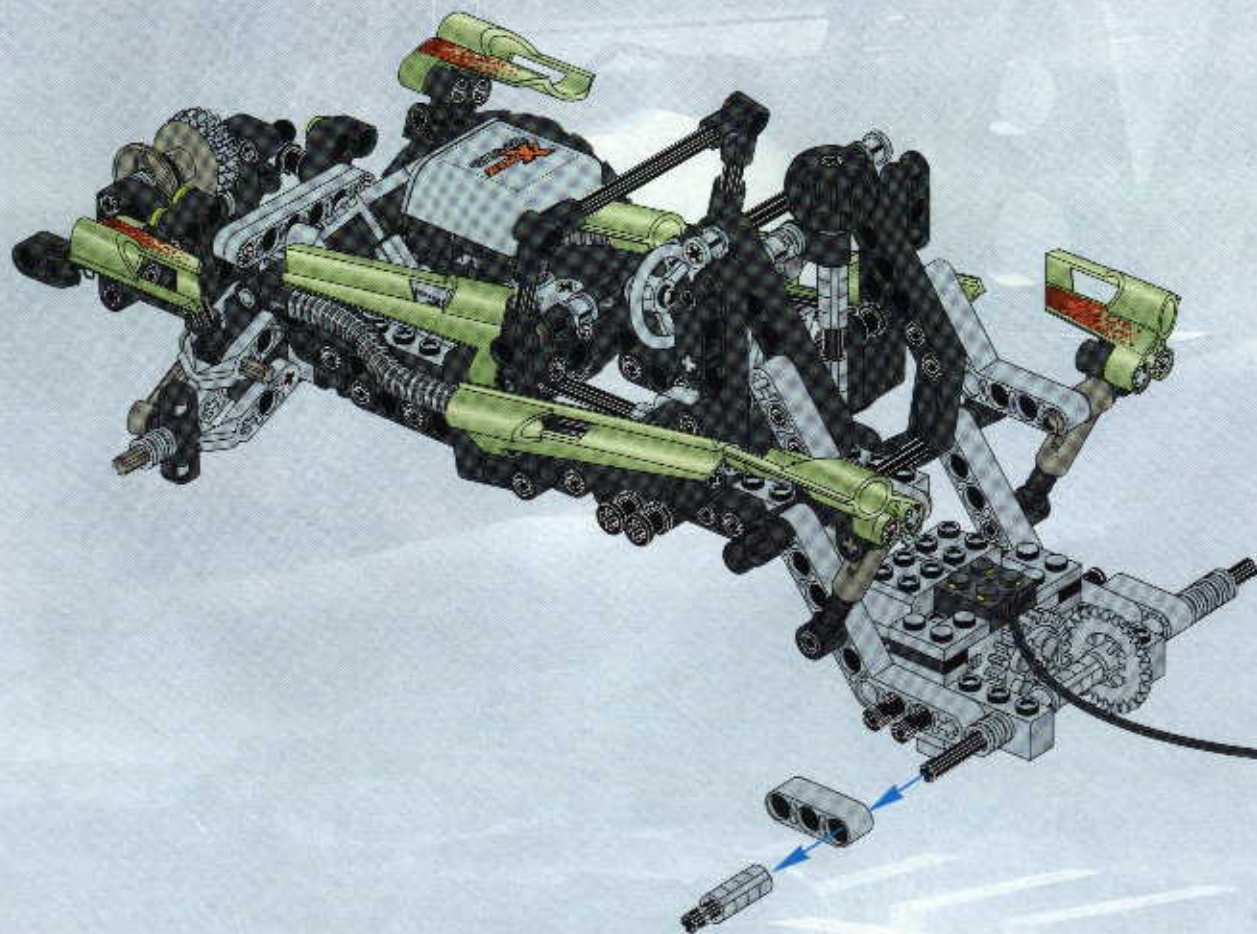

8735

LEGO TECHNIC