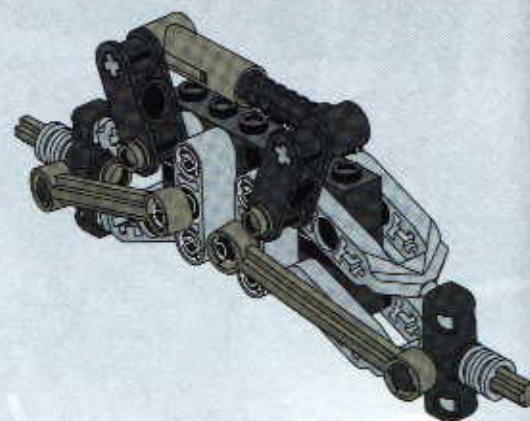

TECHNIC

#164095

8465

EXTREME
OFF-ROADER

GO www.LEGO.com

JOIN THE FUN!

100 FT.
150 FT.
200 FT.
300 FT.
400 FT.
500 FT.
600 FT.
700 FT.
800 FT.
900 FT.
1000 FT.

EXTREME
OFF ROADER

10 1x

11 2x

1

2

3

4

5

7