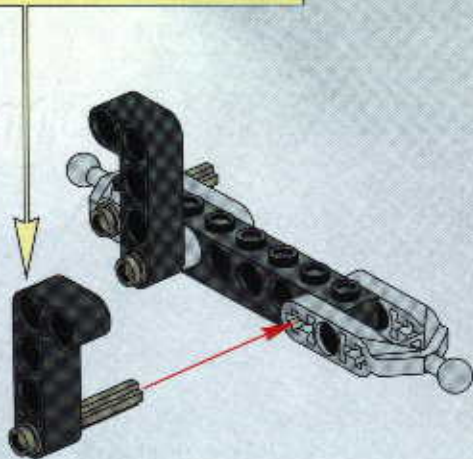

TECHNIC

#164095

8465

EXTREME
OFF-ROADER

GO www.LEGO.com

JOIN THE FUN!

100 FT.
150 FT.
200 FT.
300 FT.
400 FT.
500 FT.
600 FT.
700 FT.
800 FT.
900 FT.
1000 FT.

EXTREME
OFF ROADER