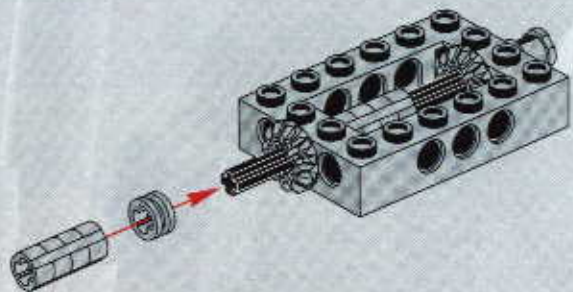

TECHNIC

#164095

8465

EXTREME
OFF-ROADER

GO www.LEGO.com

JOIN THE FUN!

100 FT.
150 FT.
200 FT.
300 FT.
400 FT.
500 FT.
600 FT.
700 FT.
800 FT.
900 FT.
1000 FT.

EXTREME
OFF ROADER

10 1x

11 2x

1

2

3

4

5

7