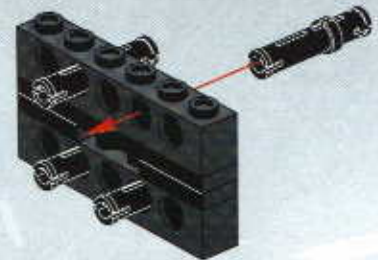

TECHNIC

#164095

8465

EXTREME
OFF-ROADER

GO www.LEGO.com

JOIN THE FUN!

100 FT.
150 FT.
200 FT.
300 FT.
400 FT.
500 FT.
600 FT.
700 FT.
800 FT.
900 FT.
1000 FT.

EXTREME
OFF ROADER

10 1x

11 2x

1

2

3

4

5

7