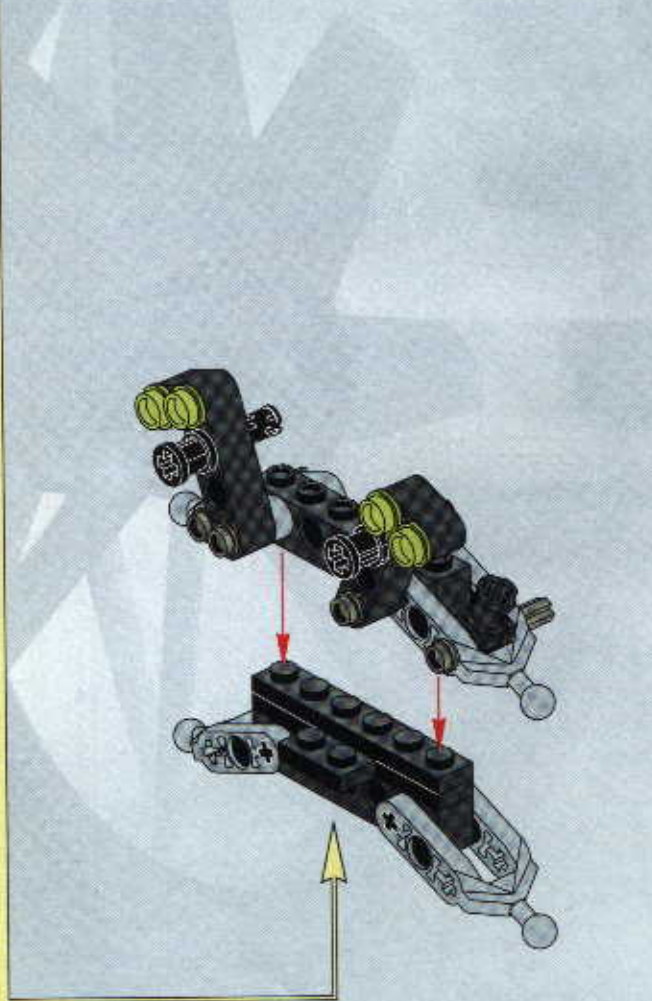

TECHNIC

#164095

8465

EXTREME
OFF-ROADER

GO www.LEGO.com

JOIN THE FUN!

100 FT.
150 FT.
200 FT.
300 FT.
400 FT.
500 FT.
600 FT.
700 FT.
800 FT.
900 FT.
1000 FT.

EXTREME
OFF ROADER