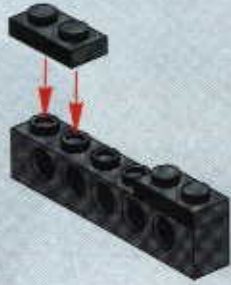

TECHNIC

#164095

8465

EXTREME
OFF-ROADER

GO www.LEGO.com

JOIN THE FUN!

100 FT.
150 FT.
200 FT.
300 FT.
400 FT.
500 FT.
600 FT.
700 FT.
800 FT.
900 FT.
1000 FT.

EXTREME
OFF ROADER

10 1x

11 2x

1

2

3

4

5

7