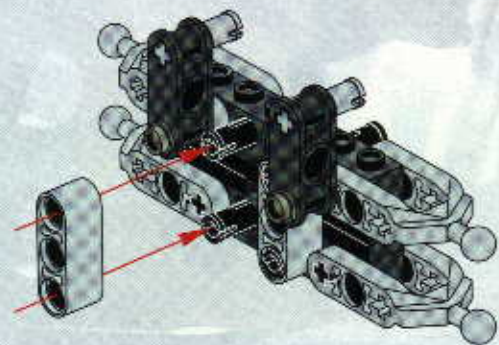

TECHNIC

#164095

8465

EXTREME
OFF-ROADER

GO www.LEGO.com

JOIN THE FUN!

100 FT.
150 FT.
200 FT.
300 FT.
400 FT.
500 FT.
600 FT.
700 FT.
800 FT.
900 FT.
1000 FT.

EXTREME
OFF ROADER

10 1x

11 2x

1

2

3

4

5

7