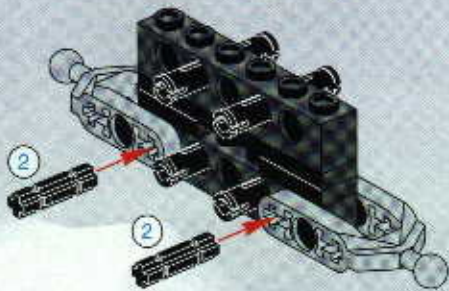

TECHNIC

#164095

8465

EXTREME
OFF-ROADER

GO www.LEGO.com

JOIN THE FUN!

100 FT.
150 FT.
200 FT.
300 FT.
400 FT.
500 FT.
600 FT.
700 FT.
800 FT.
900 FT.
1000 FT.

EXTREME
OFF ROADER

10 1x

11 2x

1

2

3

4

5

7