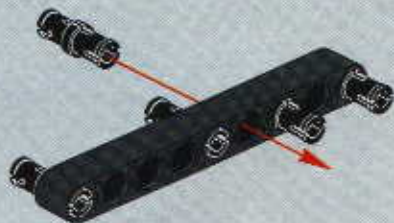

TECHNIC

#164095

8465

EXTREME
OFF-ROADER

GO www.LEGO.com

JOIN THE FUN!

100 FT.
150 FT.
200 FT.
300 FT.
400 FT.
500 FT.
600 FT.
700 FT.
800 FT.
900 FT.
1000 FT.

EXTREME
OFF ROADER

4x

8

5

1

1x 1x

2

2x 1x

3