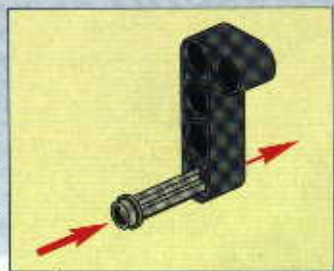

TECHNIC

#164095

8465

EXTREME
OFF-ROADER

GO www.LEGO.com

JOIN THE FUN!

100 FT.
150 FT.
200 FT.
300 FT.
400 FT.
500 FT.
600 FT.
700 FT.
800 FT.
900 FT.
1000 FT.

EXTREME
OFF ROADER