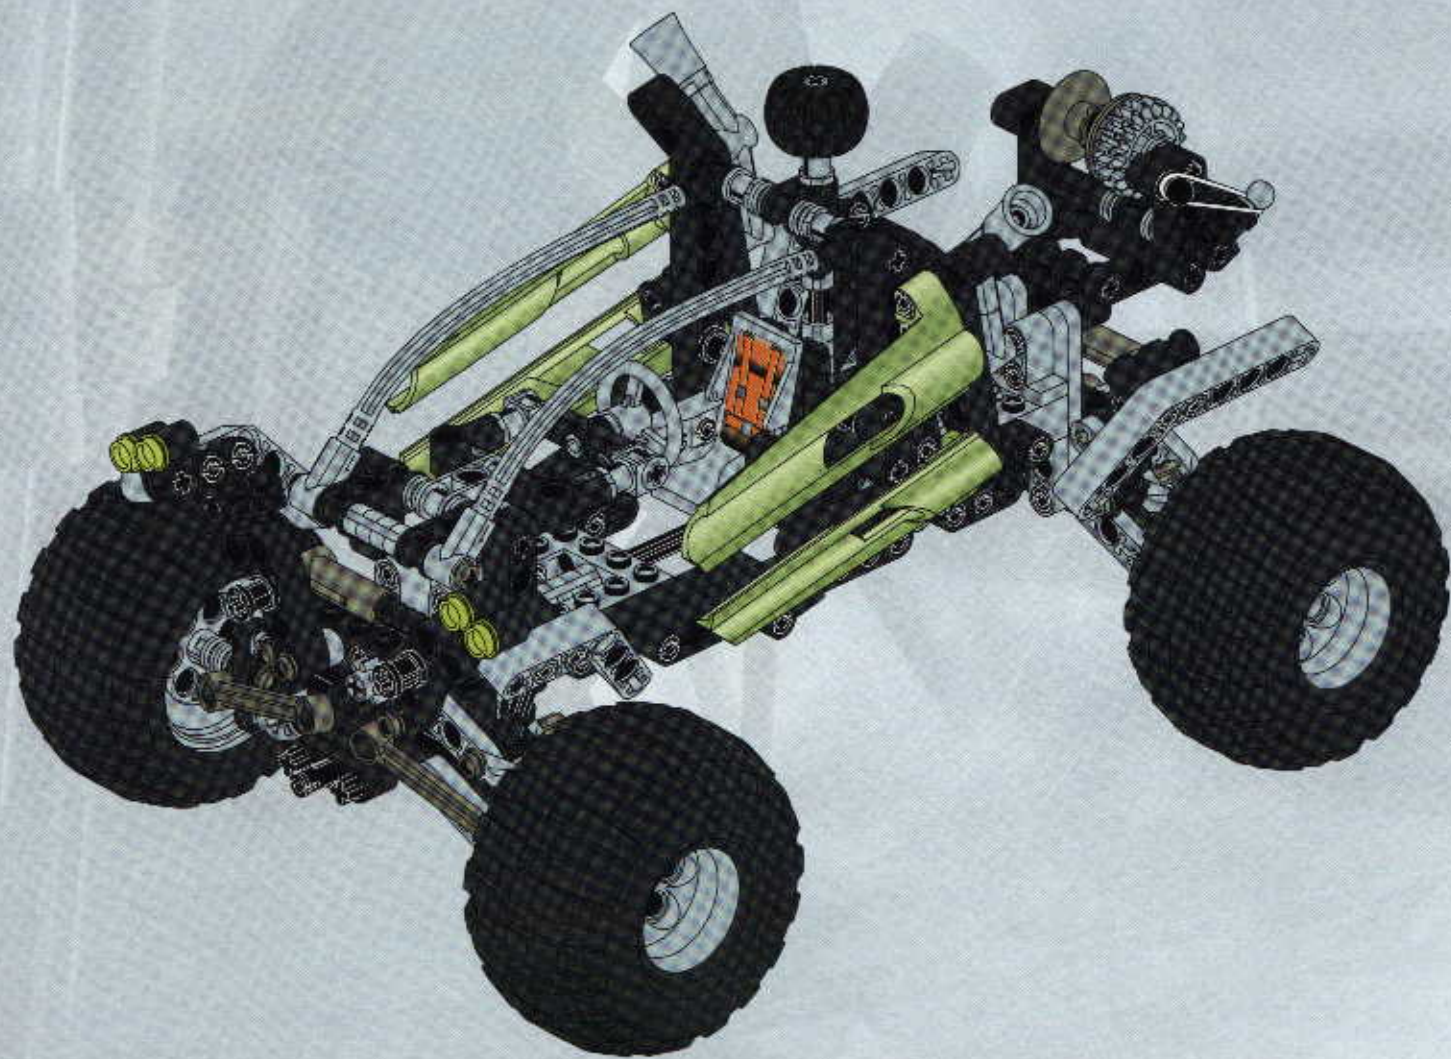

GO www.LEGO.com
JOIN THE FUN

LEGO **TECHNIC**