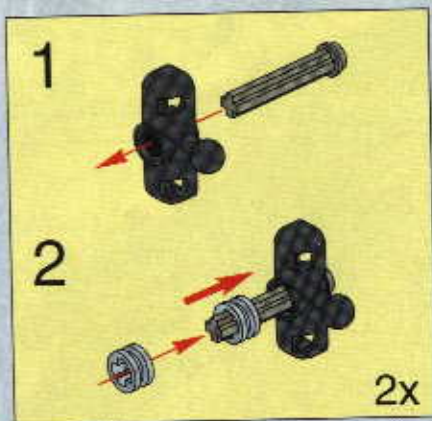

TECHNIC

#164095

8465

EXTREME
OFF-ROADER

GO www.LEGO.com

JOIN THE FUN!

100 FT.
150 FT.
200 FT.
300 FT.
400 FT.
500 FT.
600 FT.
700 FT.
800 FT.
900 FT.
1000 FT.

EXTREME
OFF ROADER

10 1x

11 2x

1

2

3

4

5

7