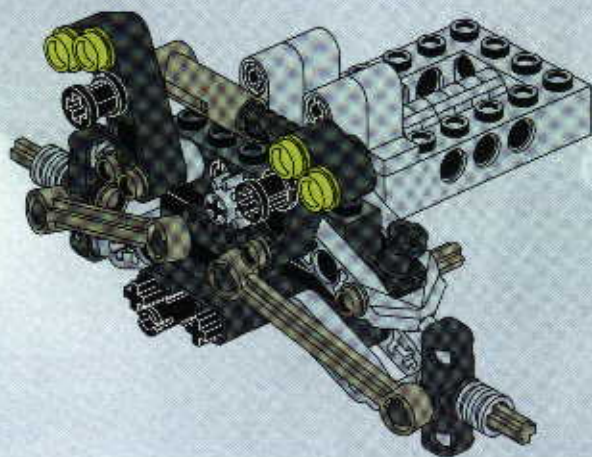

TECHNIC

#164095

8465

EXTREME
OFF-ROADER

GO www.LEGO.com

JOIN THE FUN!

100 FT.
150 FT.
200 FT.
300 FT.
400 FT.
500 FT.
600 FT.
700 FT.
800 FT.
900 FT.
1000 FT.

EXTREME
OFF ROADER

10 1x

11 2x

1

2

3

4

5

7