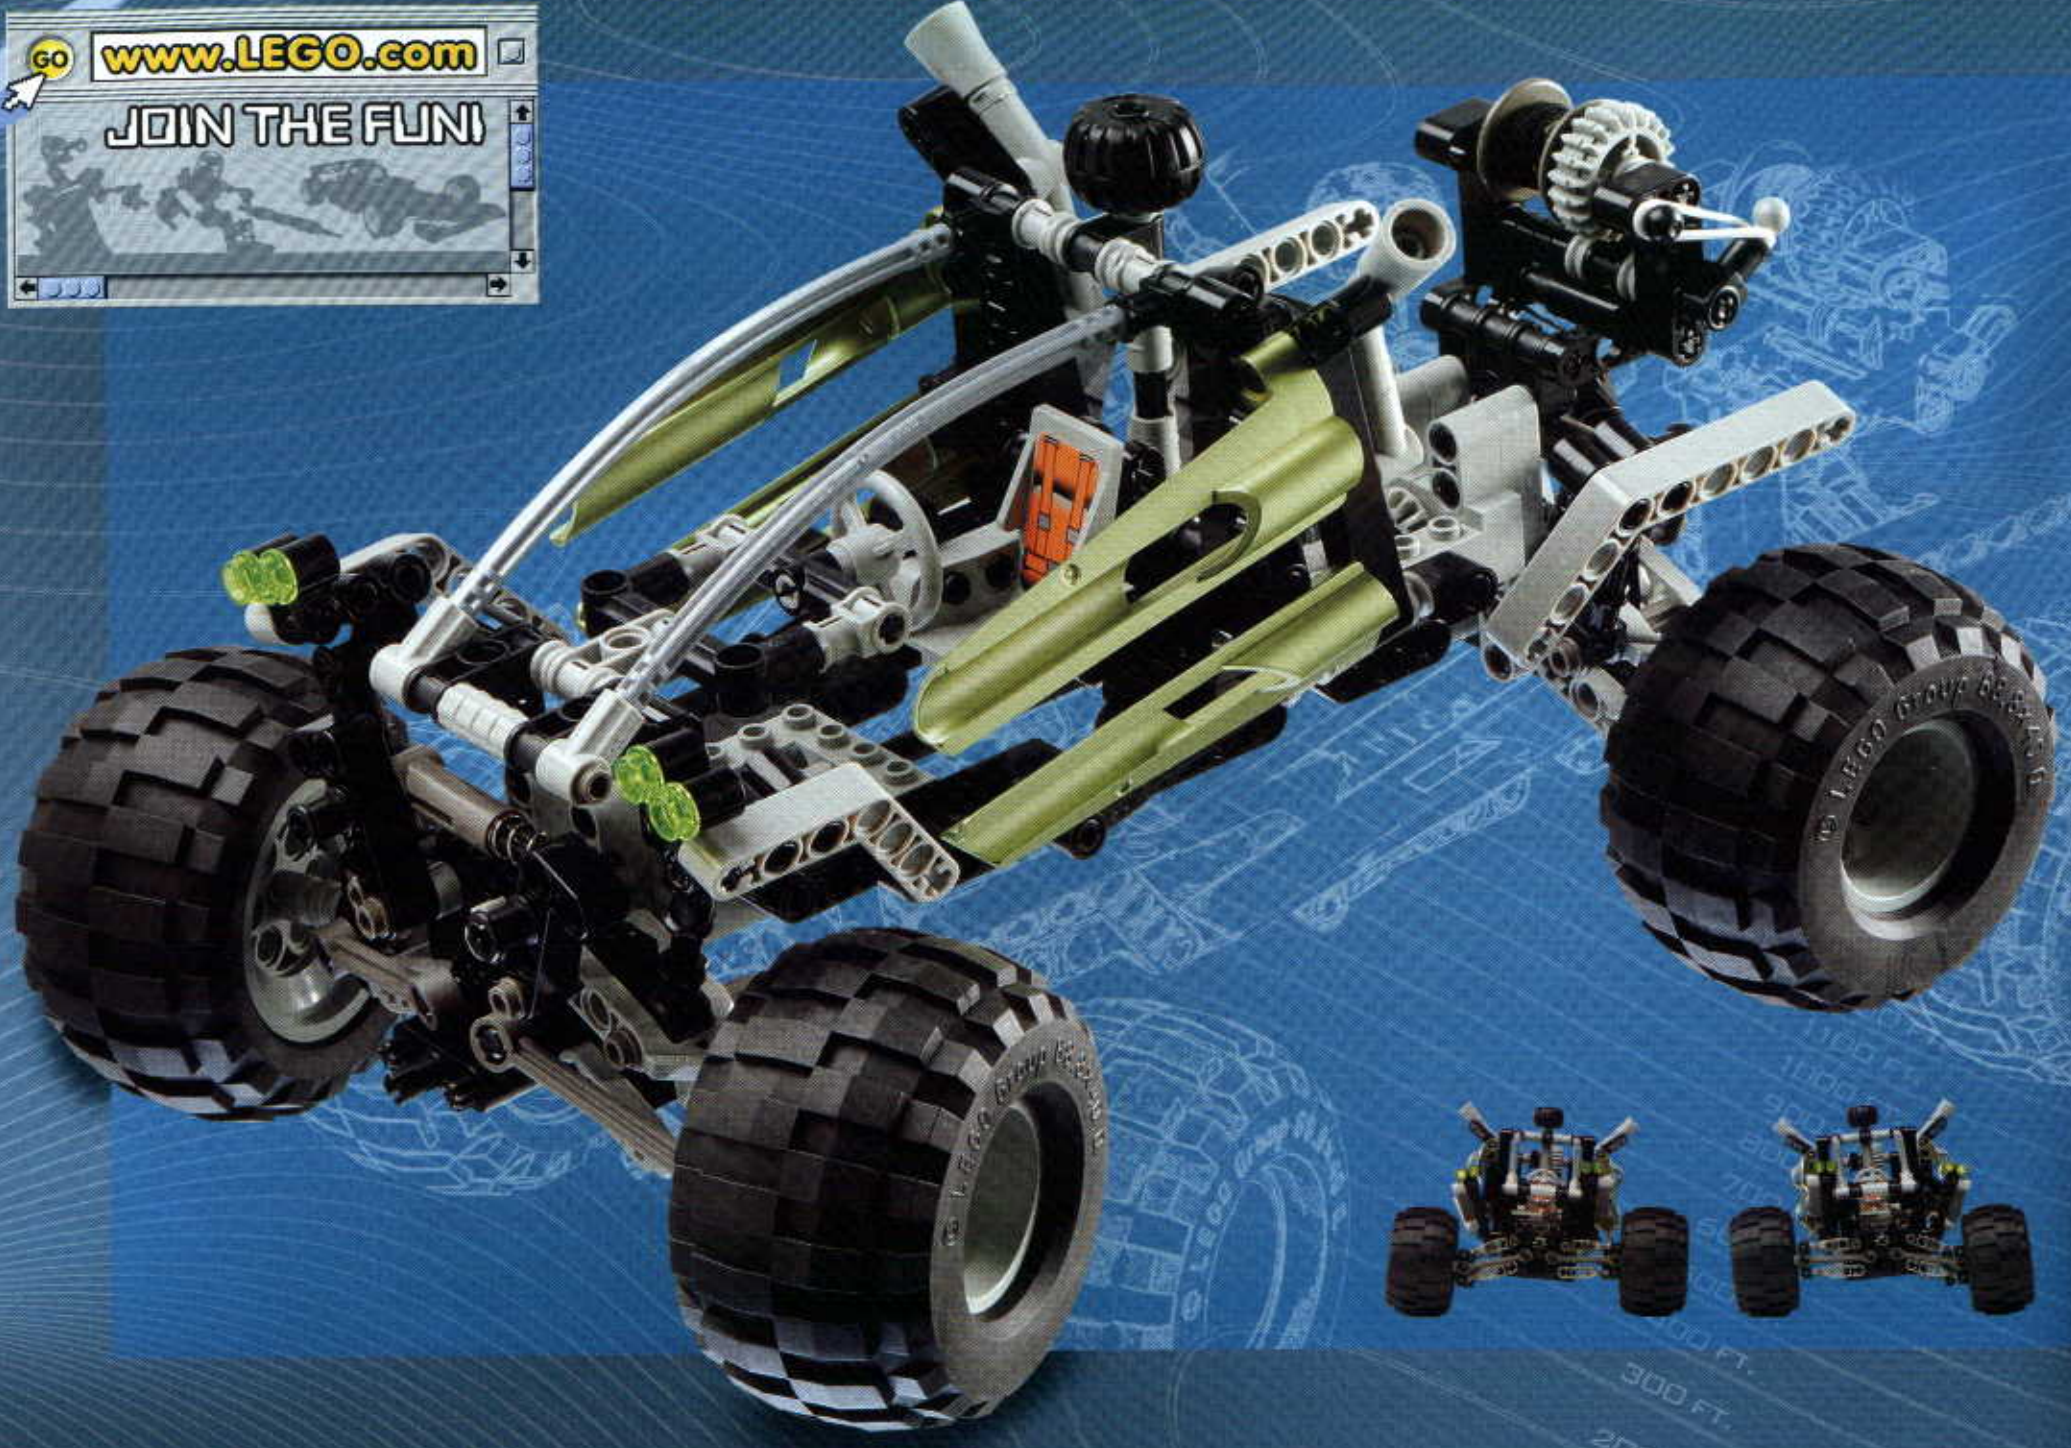

TECHNIC

#164095

8465

EXTREME
OFF-ROADER

GO www.LEGO.com

JOIN THE FUN!

100 FT.
150 FT.
200 FT.
300 FT.
400 FT.
500 FT.
600 FT.
700 FT.
800 FT.
900 FT.
1000 FT.

EXTREME
OFF ROADER