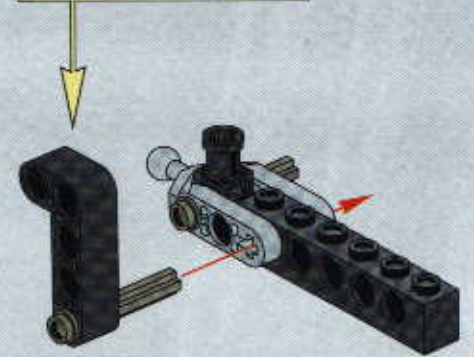

TECHNIC

#164095

8465

EXTREME
OFF-ROADER

GO www.LEGO.com

JOIN THE FUN!

100 FT.
150 FT.
200 FT.
300 FT.
400 FT.
500 FT.
600 FT.
700 FT.
800 FT.
900 FT.
1000 FT.

EXTREME
OFF ROADER