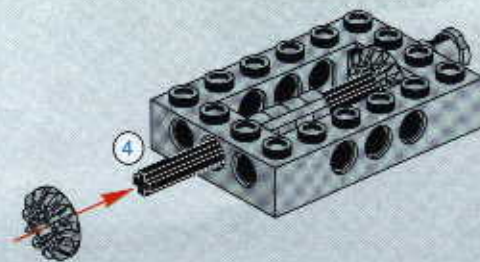

TECHNIC

#164095

8465

EXTREME
OFF-ROADER

GO www.LEGO.com

JOIN THE FUN!

100 FT.
150 FT.
200 FT.
300 FT.
400 FT.
500 FT.
600 FT.
700 FT.
800 FT.
900 FT.
1000 FT.

EXTREME
OFF ROADER

10 1x

11 2x

1

2

3

4

5

7