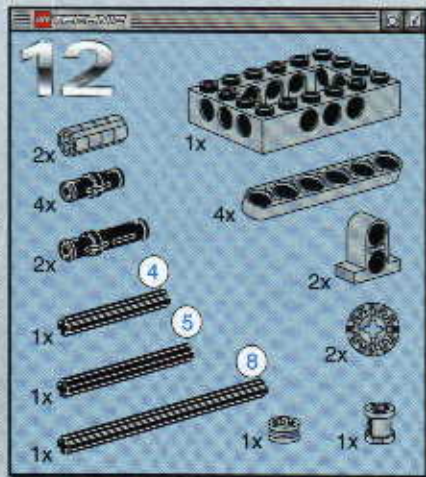

TECHNIC

#164095

8465

EXTREME
OFF-ROADER

GO www.LEGO.com

JOIN THE FUN!

100 FT.
150 FT.
200 FT.
300 FT.
400 FT.
500 FT.
600 FT.
700 FT.
800 FT.
900 FT.
1000 FT.

EXTREME
OFF ROADER

10 1x

11 2x

1

2

3

4

5

7