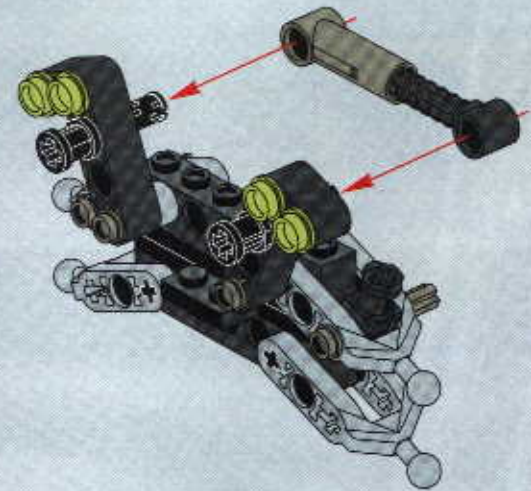

TECHNIC

#164095

8465

EXTREME
OFF-ROADER

GO www.LEGO.com

JOIN THE FUN!

100 FT.
150 FT.
200 FT.
300 FT.
400 FT.
500 FT.
600 FT.
700 FT.
800 FT.
900 FT.
1000 FT.

EXTREME
OFF ROADER