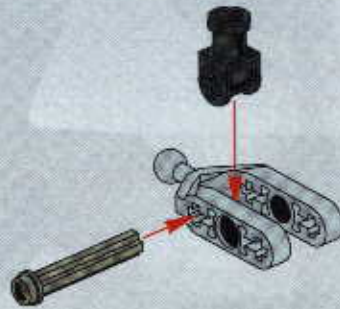

TECHNIC

#164095

8465

EXTREME
OFF-ROADER

GO www.LEGO.com

JOIN THE FUN!

100 FT.
150 FT.
200 FT.
300 FT.
400 FT.
500 FT.
600 FT.
700 FT.
800 FT.
900 FT.
1000 FT.

EXTREME
OFF ROADER