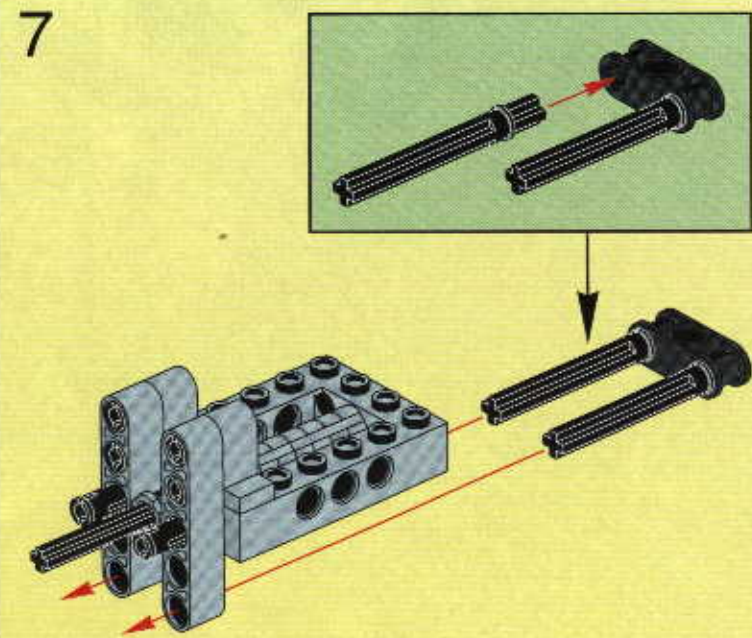

TECHNIC

#164095

8465

EXTREME
OFF-ROADER

GO www.LEGO.com

JOIN THE FUN!

100 FT.
150 FT.
200 FT.
300 FT.
400 FT.
500 FT.
600 FT.
700 FT.
800 FT.
900 FT.
1000 FT.

EXTREME
OFF ROADER