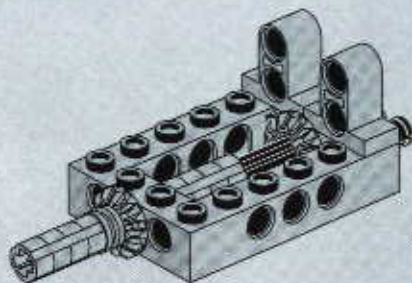

TECHNIC

#164095

8465

EXTREME
OFF-ROADER

GO www.LEGO.com

JOIN THE FUN!

100 FT.
150 FT.
200 FT.
300 FT.
400 FT.
500 FT.
600 FT.
700 FT.
800 FT.
900 FT.
1000 FT.

EXTREME
OFF ROADER

10 1x

11 2x

1

2

3

4

5

7