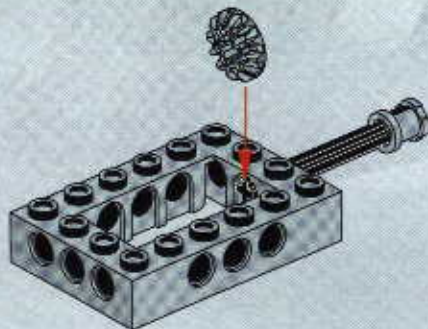

TECHNIC

#164095

8465

EXTREME
OFF-ROADER

GO www.LEGO.com

JOIN THE FUN!

100 FT.
150 FT.
200 FT.
300 FT.
400 FT.
500 FT.
600 FT.
700 FT.
800 FT.
900 FT.
1000 FT.

EXTREME
OFF ROADER

10 1x

11 2x

1

2

3

4

5

7