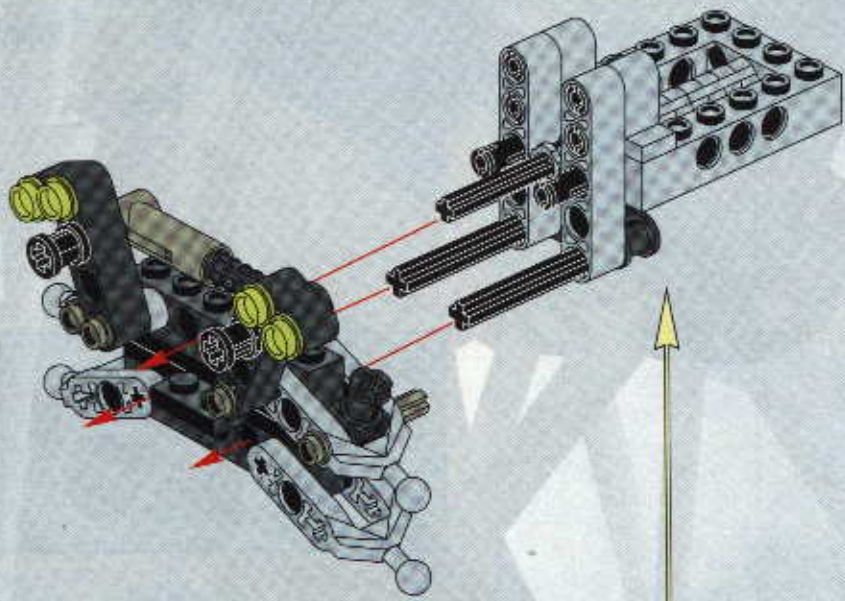

TECHNIC

#164095

8465

EXTREME
OFF-ROADER

GO www.LEGO.com

JOIN THE FUN!

100 FT.
150 FT.
200 FT.
300 FT.
400 FT.
500 FT.
600 FT.
700 FT.
800 FT.
900 FT.
1000 FT.

EXTREME
OFF ROADER