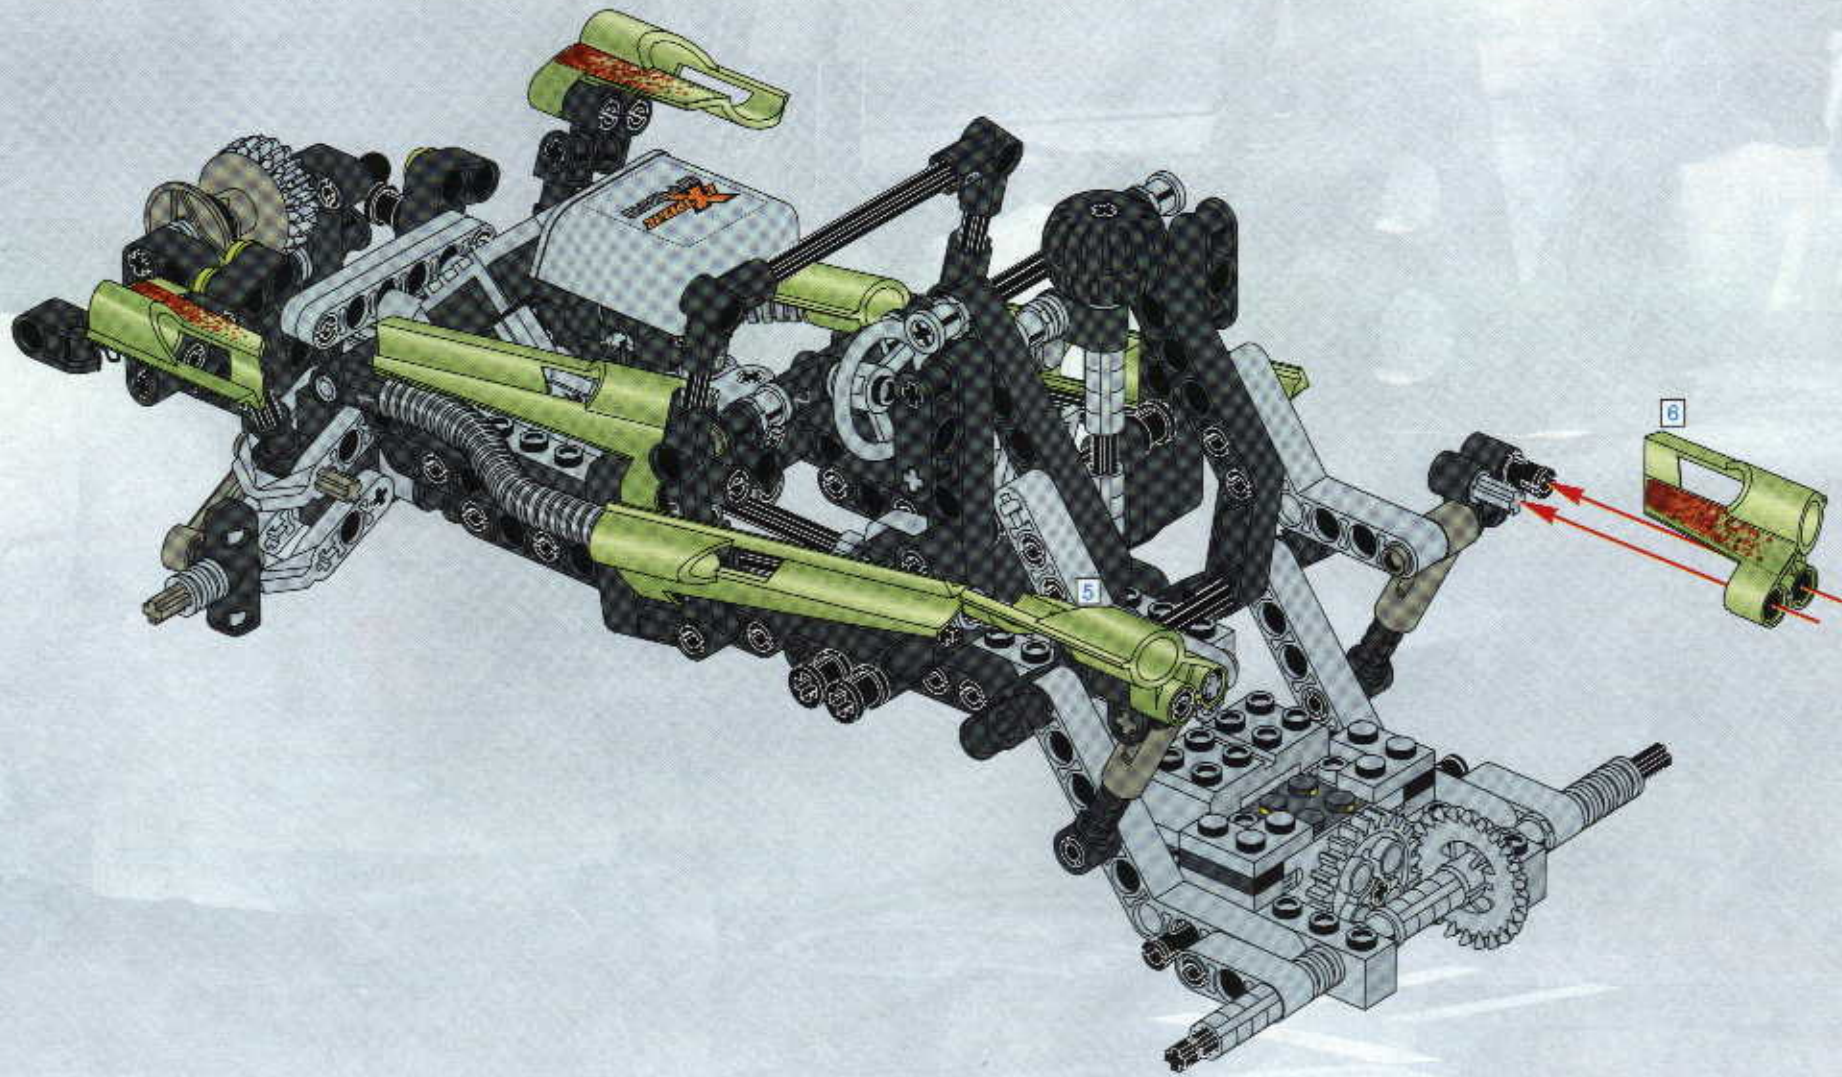

LEGO TECHNIC

20

6 5

1x 1x