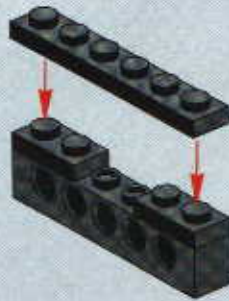

TECHNIC

#164095

8465

EXTREME
OFF-ROADER

GO www.LEGO.com

JOIN THE FUN!

100 FT.
150 FT.
200 FT.
300 FT.
400 FT.
500 FT.
600 FT.
700 FT.
800 FT.
900 FT.
1000 FT.

EXTREME
OFF ROADER

10 1x

11 2x

1

2

3

4

5

7