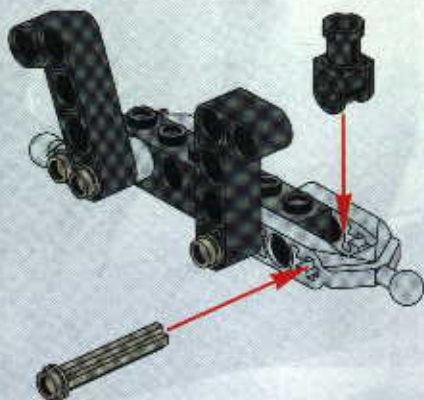

TECHNIC

#164095

8465

EXTREME
OFF-ROADER

GO www.LEGO.com

JOIN THE FUN!

100 FT.
150 FT.
200 FT.
300 FT.
400 FT.
500 FT.
600 FT.
700 FT.
800 FT.
900 FT.
1000 FT.

EXTREME
OFF ROADER