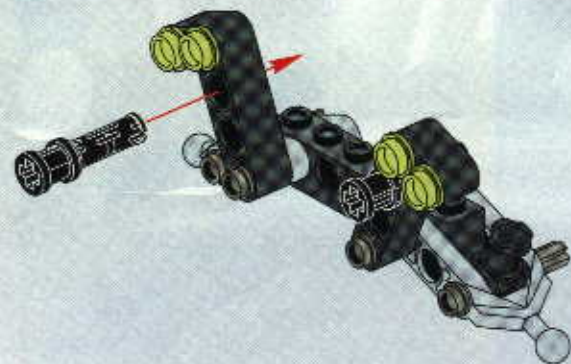

TECHNIC

#164095

8465

EXTREME
OFF-ROADER

GO www.LEGO.com

JOIN THE FUN!

100 FT.
150 FT.
200 FT.
300 FT.
400 FT.
500 FT.
600 FT.
700 FT.
800 FT.
900 FT.
1000 FT.

EXTREME
OFF ROADER