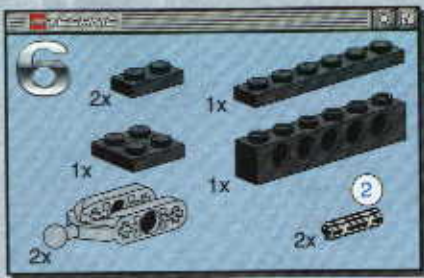

TECHNIC

#164095

8465

EXTREME
OFF-ROADER

GO www.LEGO.com

JOIN THE FUN!

100 FT.
150 FT.
200 FT.
300 FT.
400 FT.
500 FT.
600 FT.
700 FT.
800 FT.
900 FT.
1000 FT.

EXTREME
OFF ROADER

10 1x

11 2x

1

2

3

4

5

7