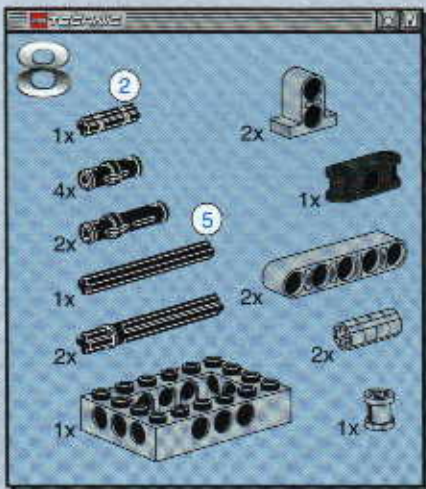

TECHNIC

#164095

8465

EXTREME
OFF-ROADER

GO www.LEGO.com

JOIN THE FUN!

100 FT.
150 FT.
200 FT.
300 FT.
400 FT.
500 FT.
600 FT.
700 FT.
800 FT.
900 FT.
1000 FT.

EXTREME
OFF ROADER