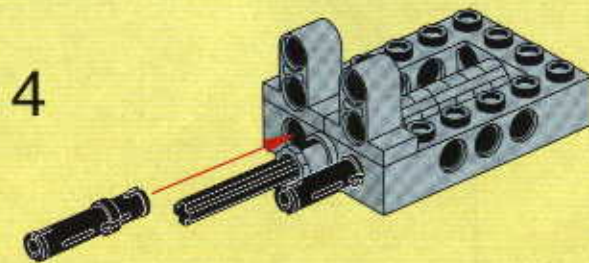

TECHNIC

#164095

8465

EXTREME
OFF-ROADER

GO www.LEGO.com

JOIN THE FUN!

100 FT.
150 FT.
200 FT.
300 FT.
400 FT.
500 FT.
600 FT.
700 FT.
800 FT.
900 FT.
1000 FT.

EXTREME
OFF ROADER

10 1x

11 2x

1

2

3

4

5

7