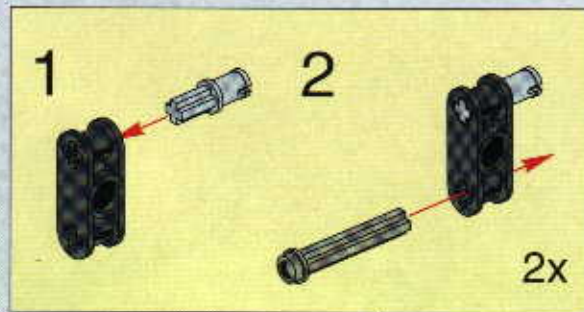

TECHNIC

#164095

8465

EXTREME
OFF-ROADER

GO www.LEGO.com

JOIN THE FUN!

100 FT.
150 FT.
200 FT.
300 FT.
400 FT.
500 FT.
600 FT.
700 FT.
800 FT.
900 FT.
1000 FT.

EXTREME
OFF ROADER

10 1x

11 2x

1

2

3

4

5

7