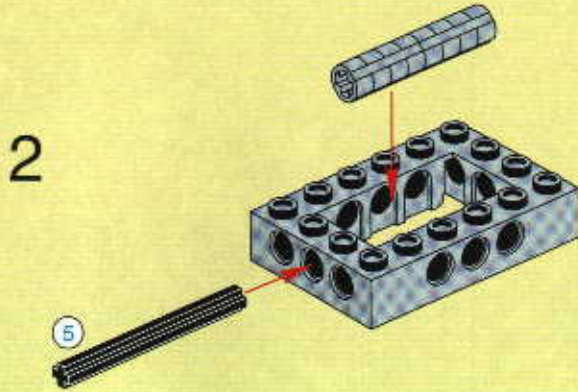

TECHNIC

#164095

8465

EXTREME
OFF-ROADER

GO www.LEGO.com

JOIN THE FUN!

100 FT.
150 FT.
200 FT.
300 FT.
400 FT.
500 FT.
600 FT.
700 FT.
800 FT.
900 FT.
1000 FT.

EXTREME
OFF ROADER

10 1x

11 2x

1

2

3

4

5

7