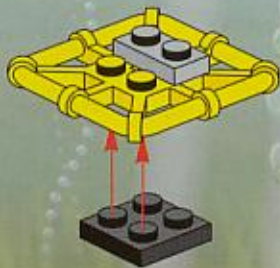

1

2

32.000

33.000

34.000

35.000

38.000

40.000