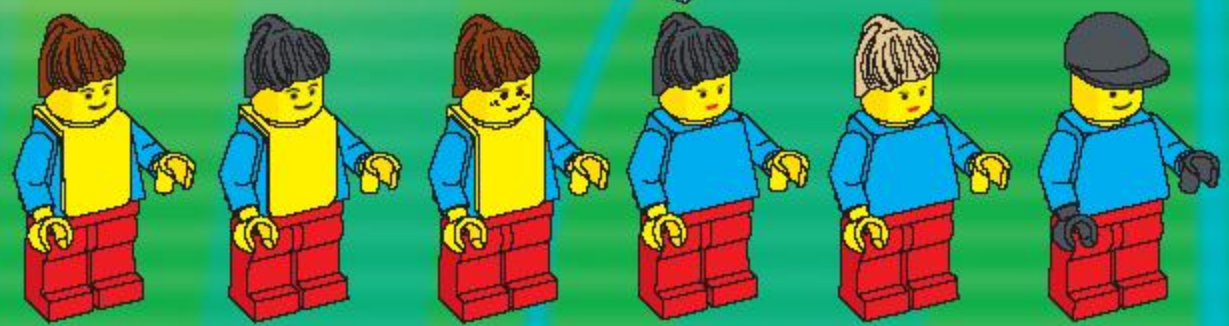

AGES/EDADES

6-12

3416

⚠ WARNING: CHOKING HAZARD.
Toy contains small parts and a small ball.
Not for children under 3 years.

⚠️ AVERTISSEMENT : RISQUE D'ÉTOUFFEMENT.
 Le jouet contient de petites pièces ainsi qu'une petite boule.
 ■ ne convient pas aux enfants de moins de 3 ans.

⚠️ ADVERTENCIA: PELIGRO DE ASFIXIA.
 Juguete que contiene partes pequeñas y una pelota pequeña. No recomendado para niños menores de 3 años.

⚠️ ATENÇÃO: PERIGO DE ASFIXIA.
 Este brinquedo contém peças pequenas e uma bola pequena. Não recomendado para crianças com menos de 3 anos.

1

2

6

3409+3409+3410

3409+3409

3409+3410

3409+3410

A vibrant green background featuring various LEGO minifigures in soccer-themed outfits. Some are wearing green and white striped jerseys, others red and white striped jerseys, and some blue and white. They are engaged in soccer activities: some are holding soccer balls, one is kicking a ball, another is holding a trophy, and one is lying on the ground. A large, glowing green oval in the center contains the website address. The overall scene is dynamic and celebratory.