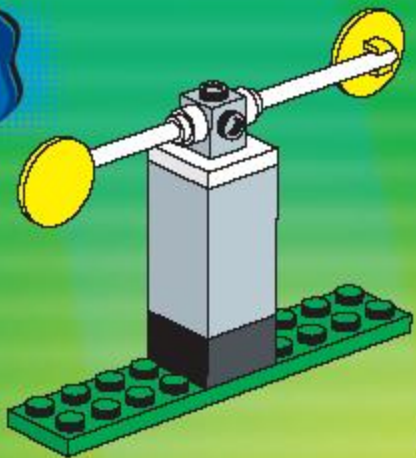

AGES/EDADES

6-12

3416

⚠ WARNING: CHOKING HAZARD.
Toy contains small parts and a small ball.
Not for children under 3 years.

⚠️ AVERTISSEMENT : RISQUE D'ÉTOUFFEMENT.
 Le jouet contient de petites pièces ainsi qu'une petite boule.
 ■ ne convient pas aux enfants de moins de 3 ans.

⚠️ ADVERTENCIA: PELIGRO DE ASFIXIA.
 Juguete que contiene partes pequeñas y una pelota pequeña. No recomendado para niños menores de 3 años.

⚠️ ATENÇÃO: PERIGO DE ASFIXIA.
 Este brinquedo contém peças pequenas e uma bola pequena. Não recomendado para crianças com menos de 3 anos.

1

2

6

3409+3409+3410

3409+3409

3409+3410

3409+3410

A vibrant green background featuring various LEGO minifigures in soccer-themed outfits. Some are wearing green and white striped jerseys, others red and white striped jerseys, and some blue and white. They are engaged in soccer activities: some are holding soccer balls, one is kicking a ball, another is holding a trophy, and one is lying on the ground. A large, glowing green oval in the center contains the website address. The overall scene is dynamic and celebratory.