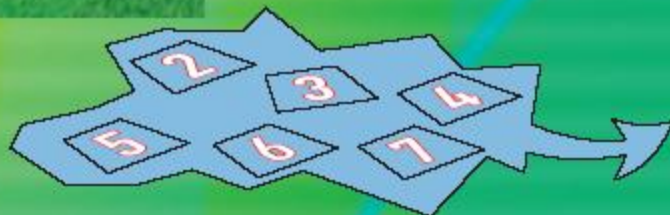

AGES/EDADES

6-12

3416

⚠ WARNING: CHOKING HAZARD.
Toy contains small parts and a small ball.
Not for children under 3 years.

⚠️ AVERTISSEMENT : RISQUE D'ÉTOUFFEMENT.
 Le jouet contient de petites pièces ainsi qu'une petite boule.
 ■ ne convient pas aux enfants de moins de 3 ans.

⚠️ ADVERTENCIA: PELIGRO DE ASFIXIA.
 Juguete que contiene partes pequeñas y una pelota pequeña. No recomendado para niños menores de 3 años.

⚠️ ATENÇÃO: PERIGO DE ASFIXIA.
 Este brinquedo contém peças pequenas e uma bola pequena. Não recomendado para crianças com menos de 3 anos.

1

2

6

3409+3409+3410

3409+3409

3409+3410

3409+3410

A vibrant green background featuring various LEGO minifigures in soccer-themed outfits. Some are wearing green and white striped jerseys, others red and white striped jerseys, and some blue and white. They are engaged in soccer activities: some are holding soccer balls, one is kicking a ball, another is holding a trophy, and one is lying on the ground. A large, glowing green oval in the center contains the website address. The overall scene is dynamic and celebratory.