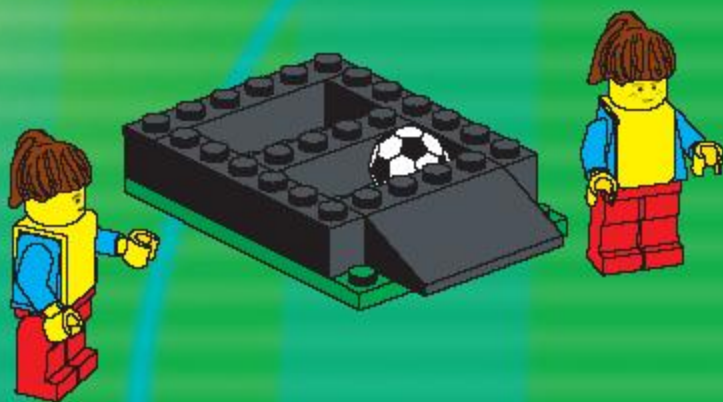

⚠️ ADVERTENCIA: PELIGRO DE ASFIXIA.
 Juguete que contiene partes pequeñas y una pelota pequeña. No recomendado para niños menores de 3 años.

⚠️ ATENÇÃO: PERIGO DE ASFIXIA.
 Este brinquedo contém peças pequenas e uma bola pequena. Não recomendado para crianças com menos de 3 anos.

1

2

6

3409+3409+3410

3409+3409

3409+3410

3409+3410

A vibrant green background featuring various LEGO minifigures in soccer-themed outfits. Some are wearing green and white striped jerseys, others red and white striped jerseys, and some blue and white. They are engaged in soccer activities: some are holding soccer balls, one is kicking a ball, another is holding a trophy, and one is lying on the ground. A large, glowing green oval in the center contains the website address. The overall scene is dynamic and celebratory.