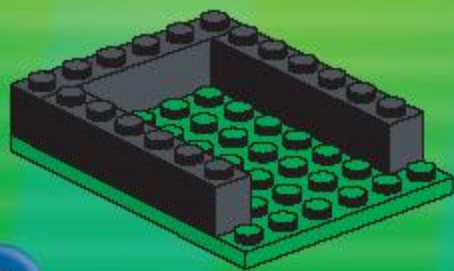

⚠️ ADVERTENCIA: PELIGRO DE ASFIXIA.
 Juguete que contiene partes pequeñas y una pelota pequeña. No recomendado para niños menores de 3 años.

⚠️ ATENÇÃO: PERIGO DE ASFIXIA.
 Este brinquedo contém peças pequenas e uma bola pequena. Não recomendado para crianças com menos de 3 anos.

1

2

6

3409+3409+3410

3409+3409

3409+3410

3409+3410

A vibrant green background featuring various LEGO minifigures in soccer-themed outfits. Some are wearing green and white striped jerseys, others red and white striped jerseys, and some blue and white. They are engaged in soccer activities: some are holding soccer balls, one is kicking a ball, another is holding a trophy, and one is lying on the ground. A large, glowing green oval in the center contains the website address. The overall scene is dynamic and celebratory.