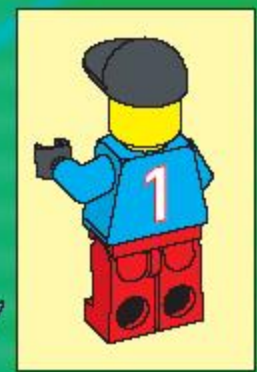

AGES/EDADES

6-12

3416

⚠ WARNING: CHOKING HAZARD.
Toy contains small parts and a small ball.
Not for children under 3 years.

⚠️ AVERTISSEMENT : RISQUE D'ÉTOUFFEMENT.
 Le jouet contient de petites pièces ainsi qu'une petite boule.
 ■ ne convient pas aux enfants de moins de 3 ans.

⚠️ ADVERTENCIA: PELIGRO DE ASFIXIA.
 Juguete que contiene partes pequeñas y una pelota pequeña. No recomendado para niños menores de 3 años.

⚠️ ATENÇÃO: PERIGO DE ASFIXIA.
 Este brinquedo contém peças pequenas e uma bola pequena. Não recomendado para crianças com menos de 3 anos.

1

2

6

3409+3409+3410

3409+3409

3409+3410

3409+3410

A vibrant green background featuring various LEGO minifigures in soccer-themed outfits. Some are wearing green and white striped jerseys, others red and white striped jerseys, and some blue and white. They are engaged in soccer activities: some are holding soccer balls, one is kicking a ball, another is holding a trophy, and one is lying on the ground. A large, glowing green oval in the center contains the website address. The overall scene is dynamic and celebratory.