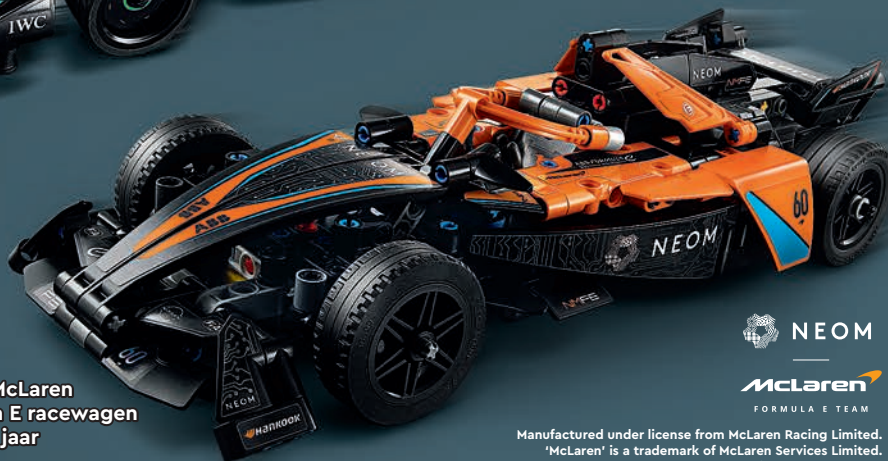

Manufactured under license from McLaren Racing Limited.
"McLaren" is a trademark of McLaren Services Limited.
This product is under license under the Extreme E Ltd brand.

Manufactured under license from McLaren Racing Limited.
"McLaren" is a trademark of McLaren Services Limited.
Formula E and the Formula E logo are registered trademarks.