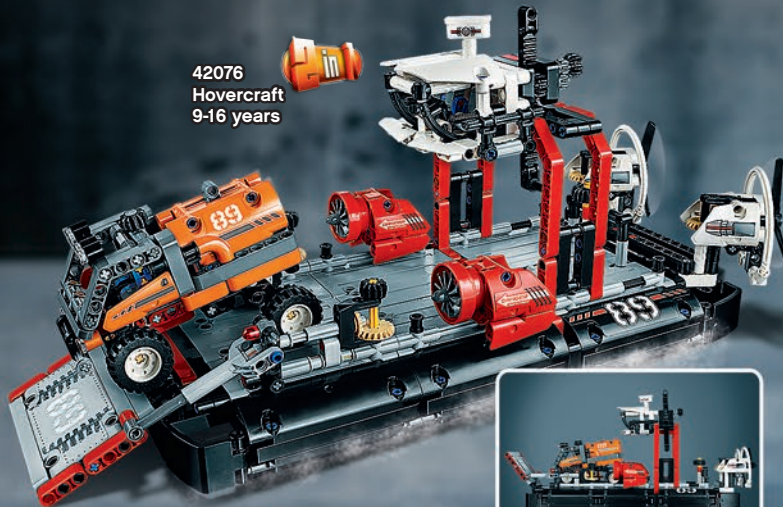

42065
RC Tracked Racer
9-16 years

9-16
Years

NEW
August

42080
Forest Machine
10-16 years

**+ power
Functions™**

Motorized Pneumatic Crane

Motorized Pneumatic Crane

Articulated steering

Build For Real

42078
Mack Anthem
11-16 years

42076
Hovercraft
9-16 years

The MACK trademarks and designs are registered rights of the AB Volvo Group and are used pursuant to a license.

42077
Rally Car
10-16 years

UPGRADE
WITH
+ POWER
FUNCTIONS

45 cm

9-16
Years

42068
Airport Rescue Vehicle
10-16 years

42 cm

42069
Extreme Adventure
11-16 years

44.6 cm

LEGO® TECHNIC™