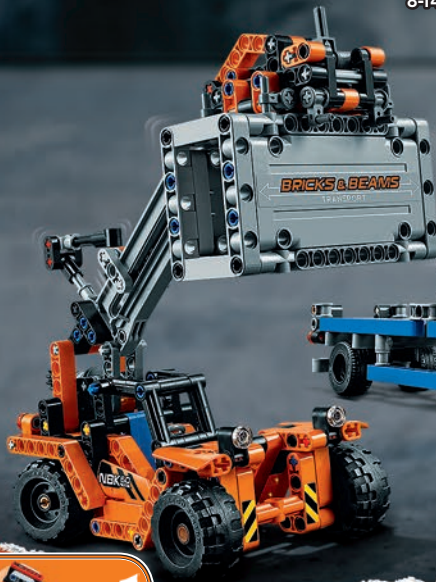

LEGO.com/technic

111

TECHNIC™

Build For Real

42060
Roadwork Crew
8-14 years

**PULL
BACK**

42057
Ultralight
Helicopter
8-14 years

42062
Container Yard
8-14 years