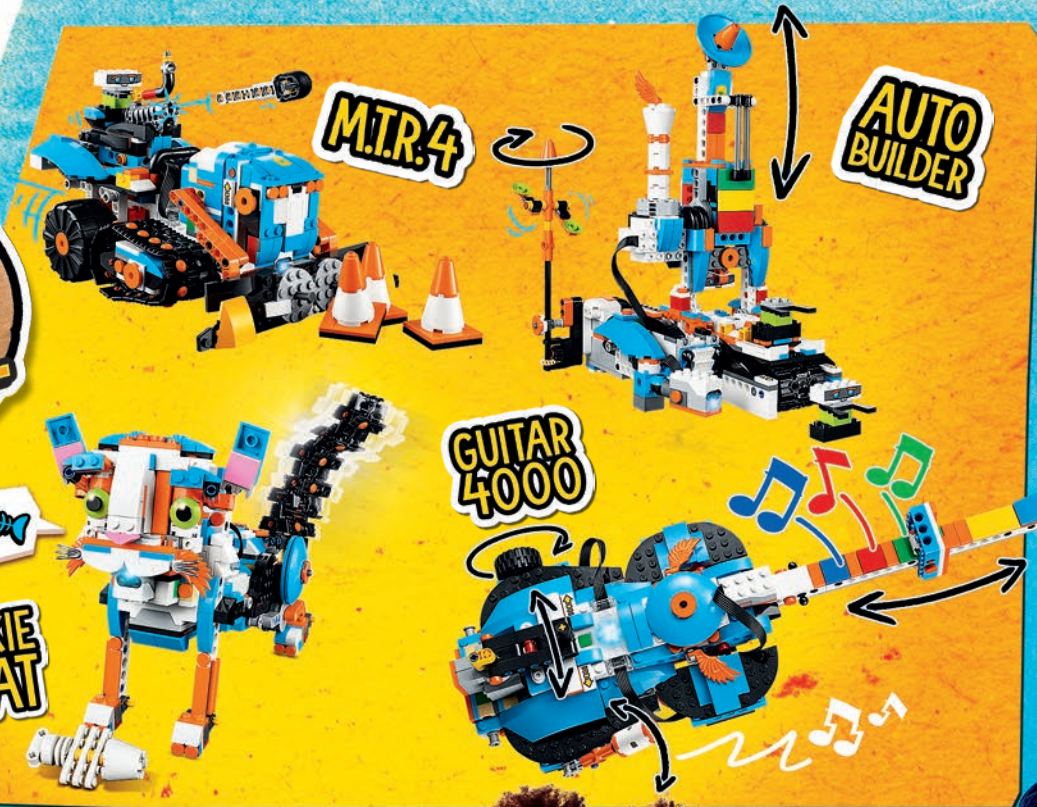

17101
Creative toolbox
7-12 years

**5 IN 1
MODEL**