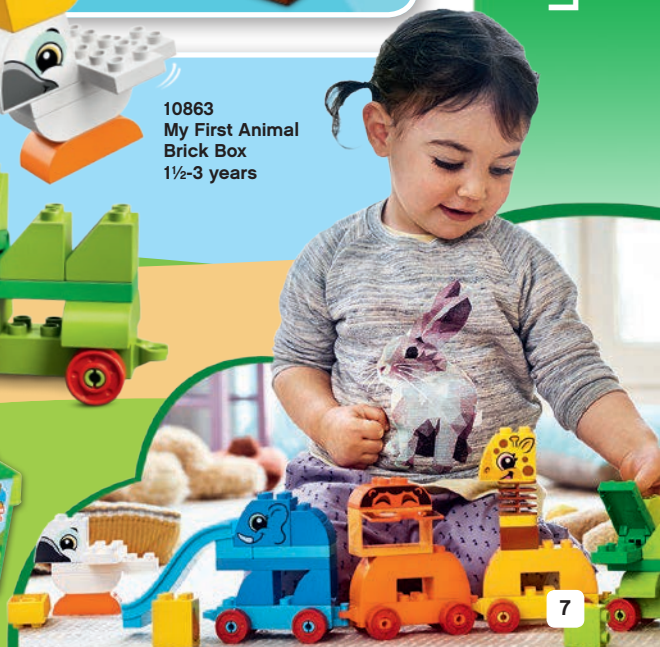

10863
My First Animal
Brick Box
1½-3 years