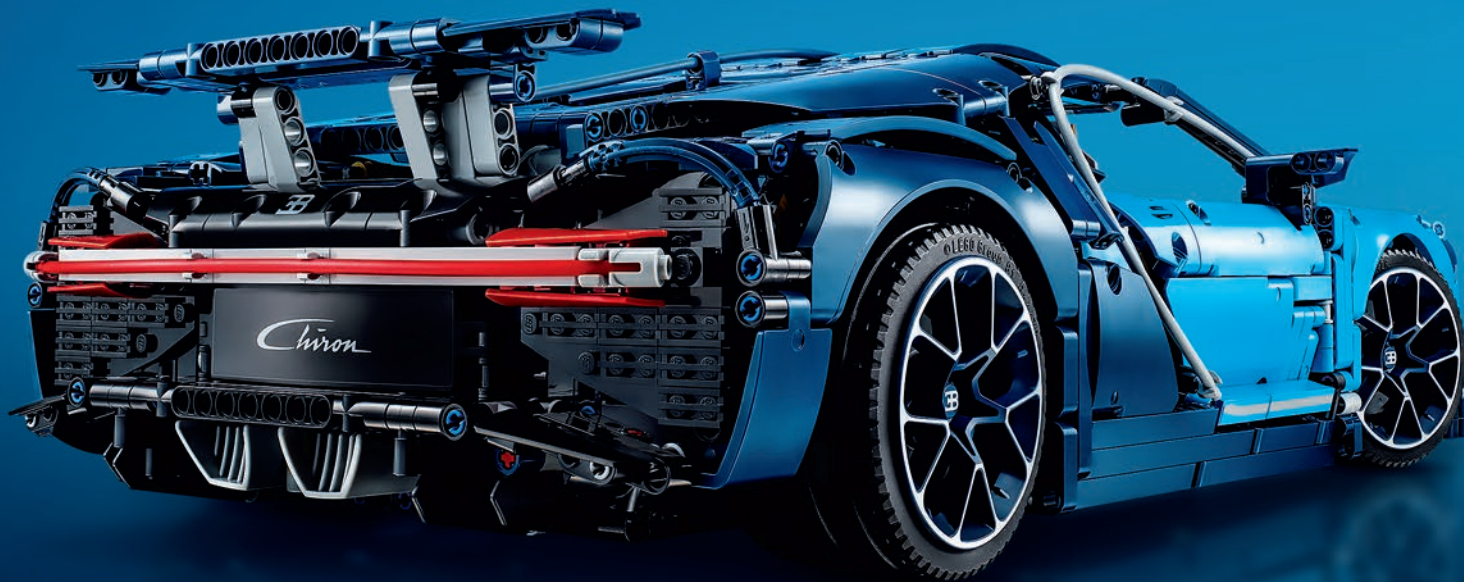

Finn

Rose

BB-8™

TECHNIC

Build For Real

 LEGO.com/technic

NEW
August

42083
Bugatti Chiron
16+ years