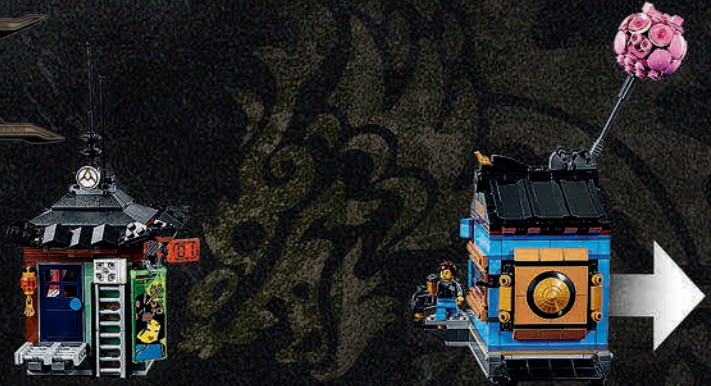

17101
Creative toolbox
7-12 years

**5 IN 1
MODEL**

7-12
Years

LEGO® BOOST

**BOOST
YOUR
PLAY!**

Learn more on:

[LEGO.com/BOOST](https://www.lego.com/BOOST)

THE NINJAGO MOVIE