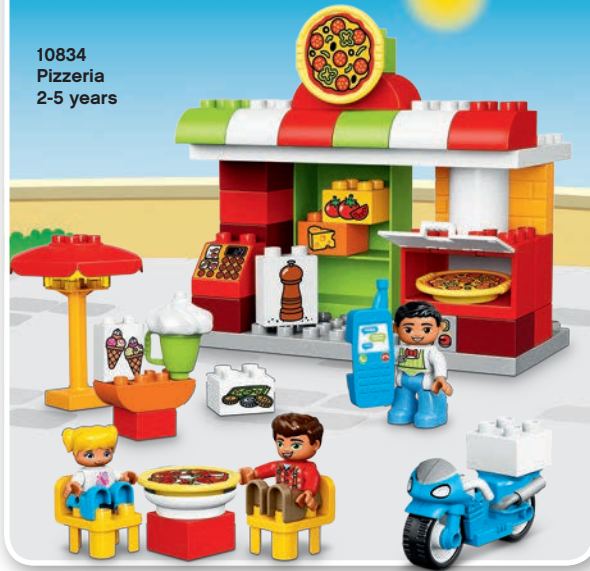

10834
Pizzeria
2-5 years