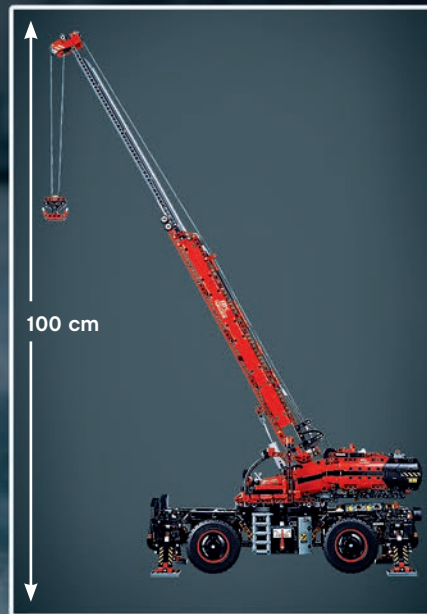

NEW
August

42082
Rough Terrain Crane
11+ years

11+
Years

LEGO® TECHNICS™