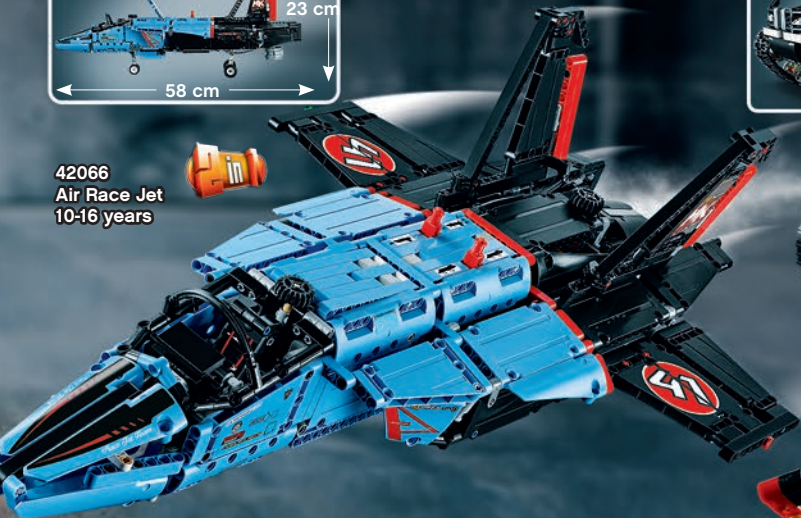

Full RC driving and steering

42055
Bucket Wheel
Excavator
12-16 years

Motorized conveyor belts

Motorized forwards and backwards drive

Motorized rotating bucket wheel

LEGO.com/technic

42066
Air Race Jet
10-16 years