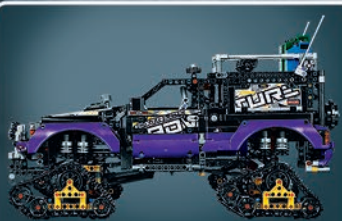

UPGRADE
WITH
+ POWER
FUNCTIONS

45 cm

9-16
Years

42068
Airport Rescue Vehicle
10-16 years

42 cm

42069
Extreme Adventure
11-16 years

44.6 cm

LEGO® TECHNIC™