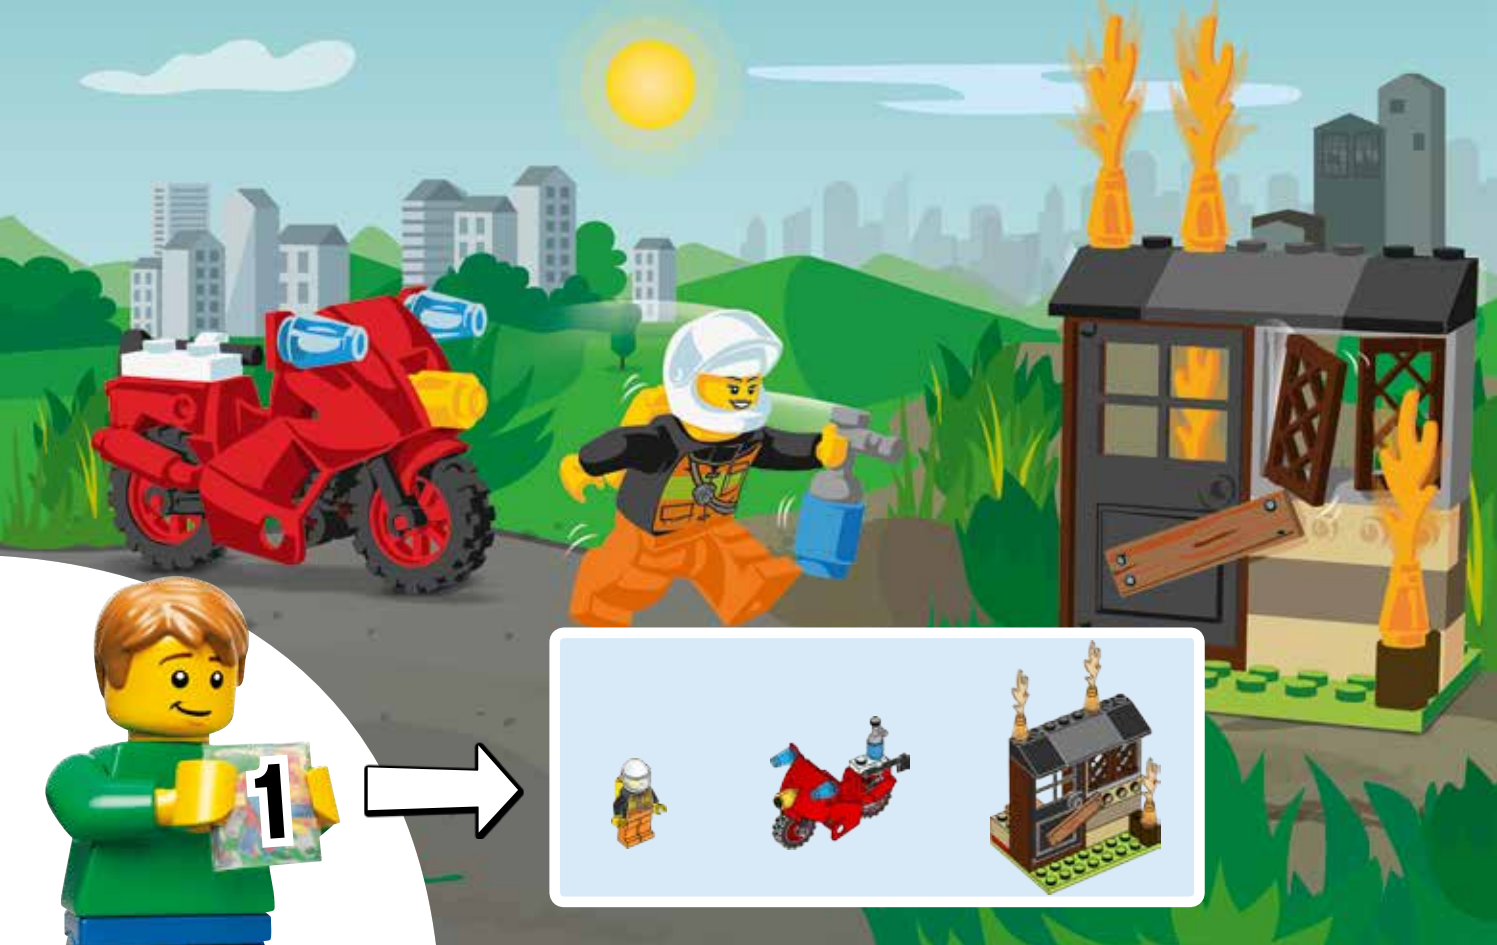

The LEGO logo is displayed in its characteristic white font with a yellow outline, set against a red square background.

JUNIORS

EASY TO BUILD

10740

LEGO.com/juniors

LEGO CITY

1x

1x