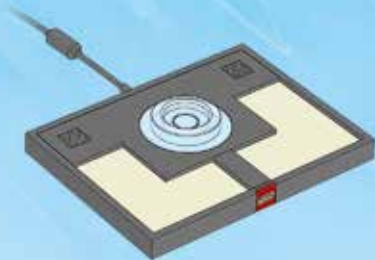

Start game
Spiel starten
Commencer à jouer

Start spillet
Game starten
Starta spelet

Aloita peli
Iniciar juego
Avvia il gioco

Download the latest game content to use this character

- Lade dir die neusten Spielinhalte herunter, um diese Figur zu benutzen
- Télécharge le contenu le plus récent du jeu pour utiliser ce personnage
- Download det nyeste spilindhold for at bruge denne figur
- Download de nieuwste game-inhoud om deze figuur te kunnen gebruiken
- Ladda ner det senaste spelinnehållet för att använda den här karaktären
- Last ned det nyeste spillinnholdet for å ta i bruk denne figuren
- Pääset käyttämään tätä hahmoa lataamalla pelin uusimman sisällön
- Descarga la última actualización de contenido para usar este personaje
- Scarica gli ultimi contenuti del gioco per usare questo personaggio