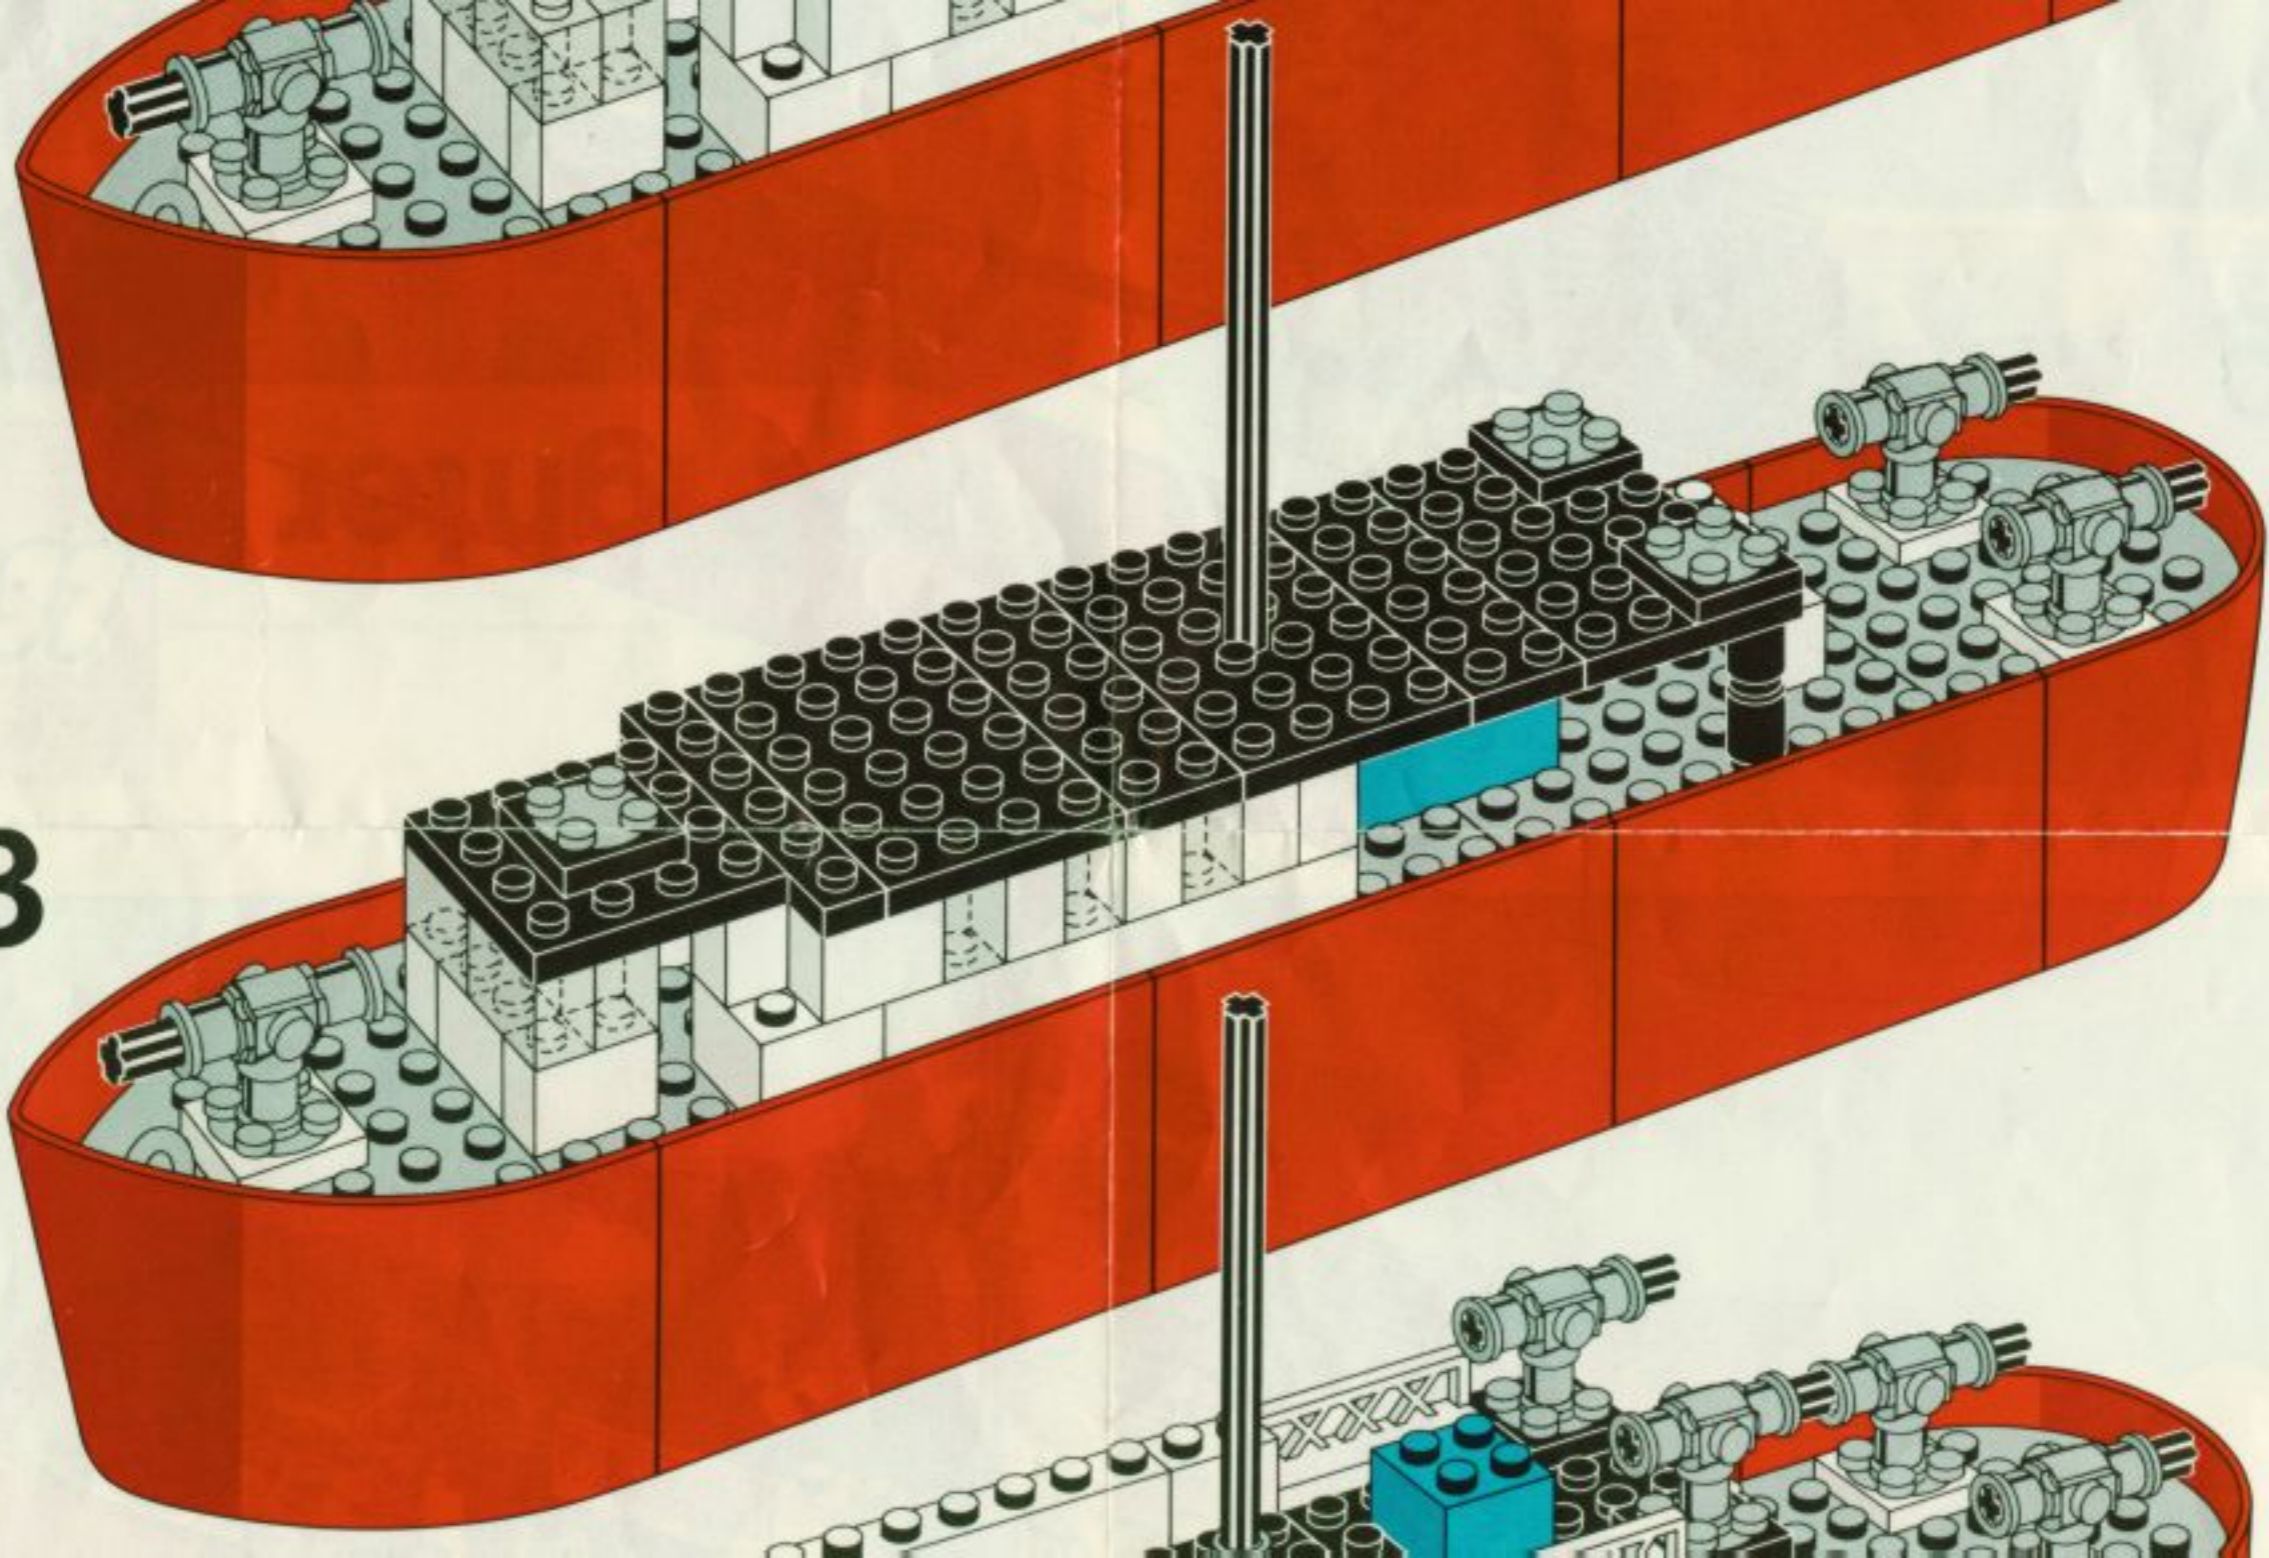

775

Fire Fighter

2

3

4

5

6

7

Max 40°C, 104°F

Max 40°C, 104°F

Max 40°C, 104°F

Max 40°C, 104°F

FIRE FIGHTER

LEGO

6 years & up

The pictures
on the back
panel suggest
alternative
ideas that
can be
created.

Set Number
775

120 interlocking pieces