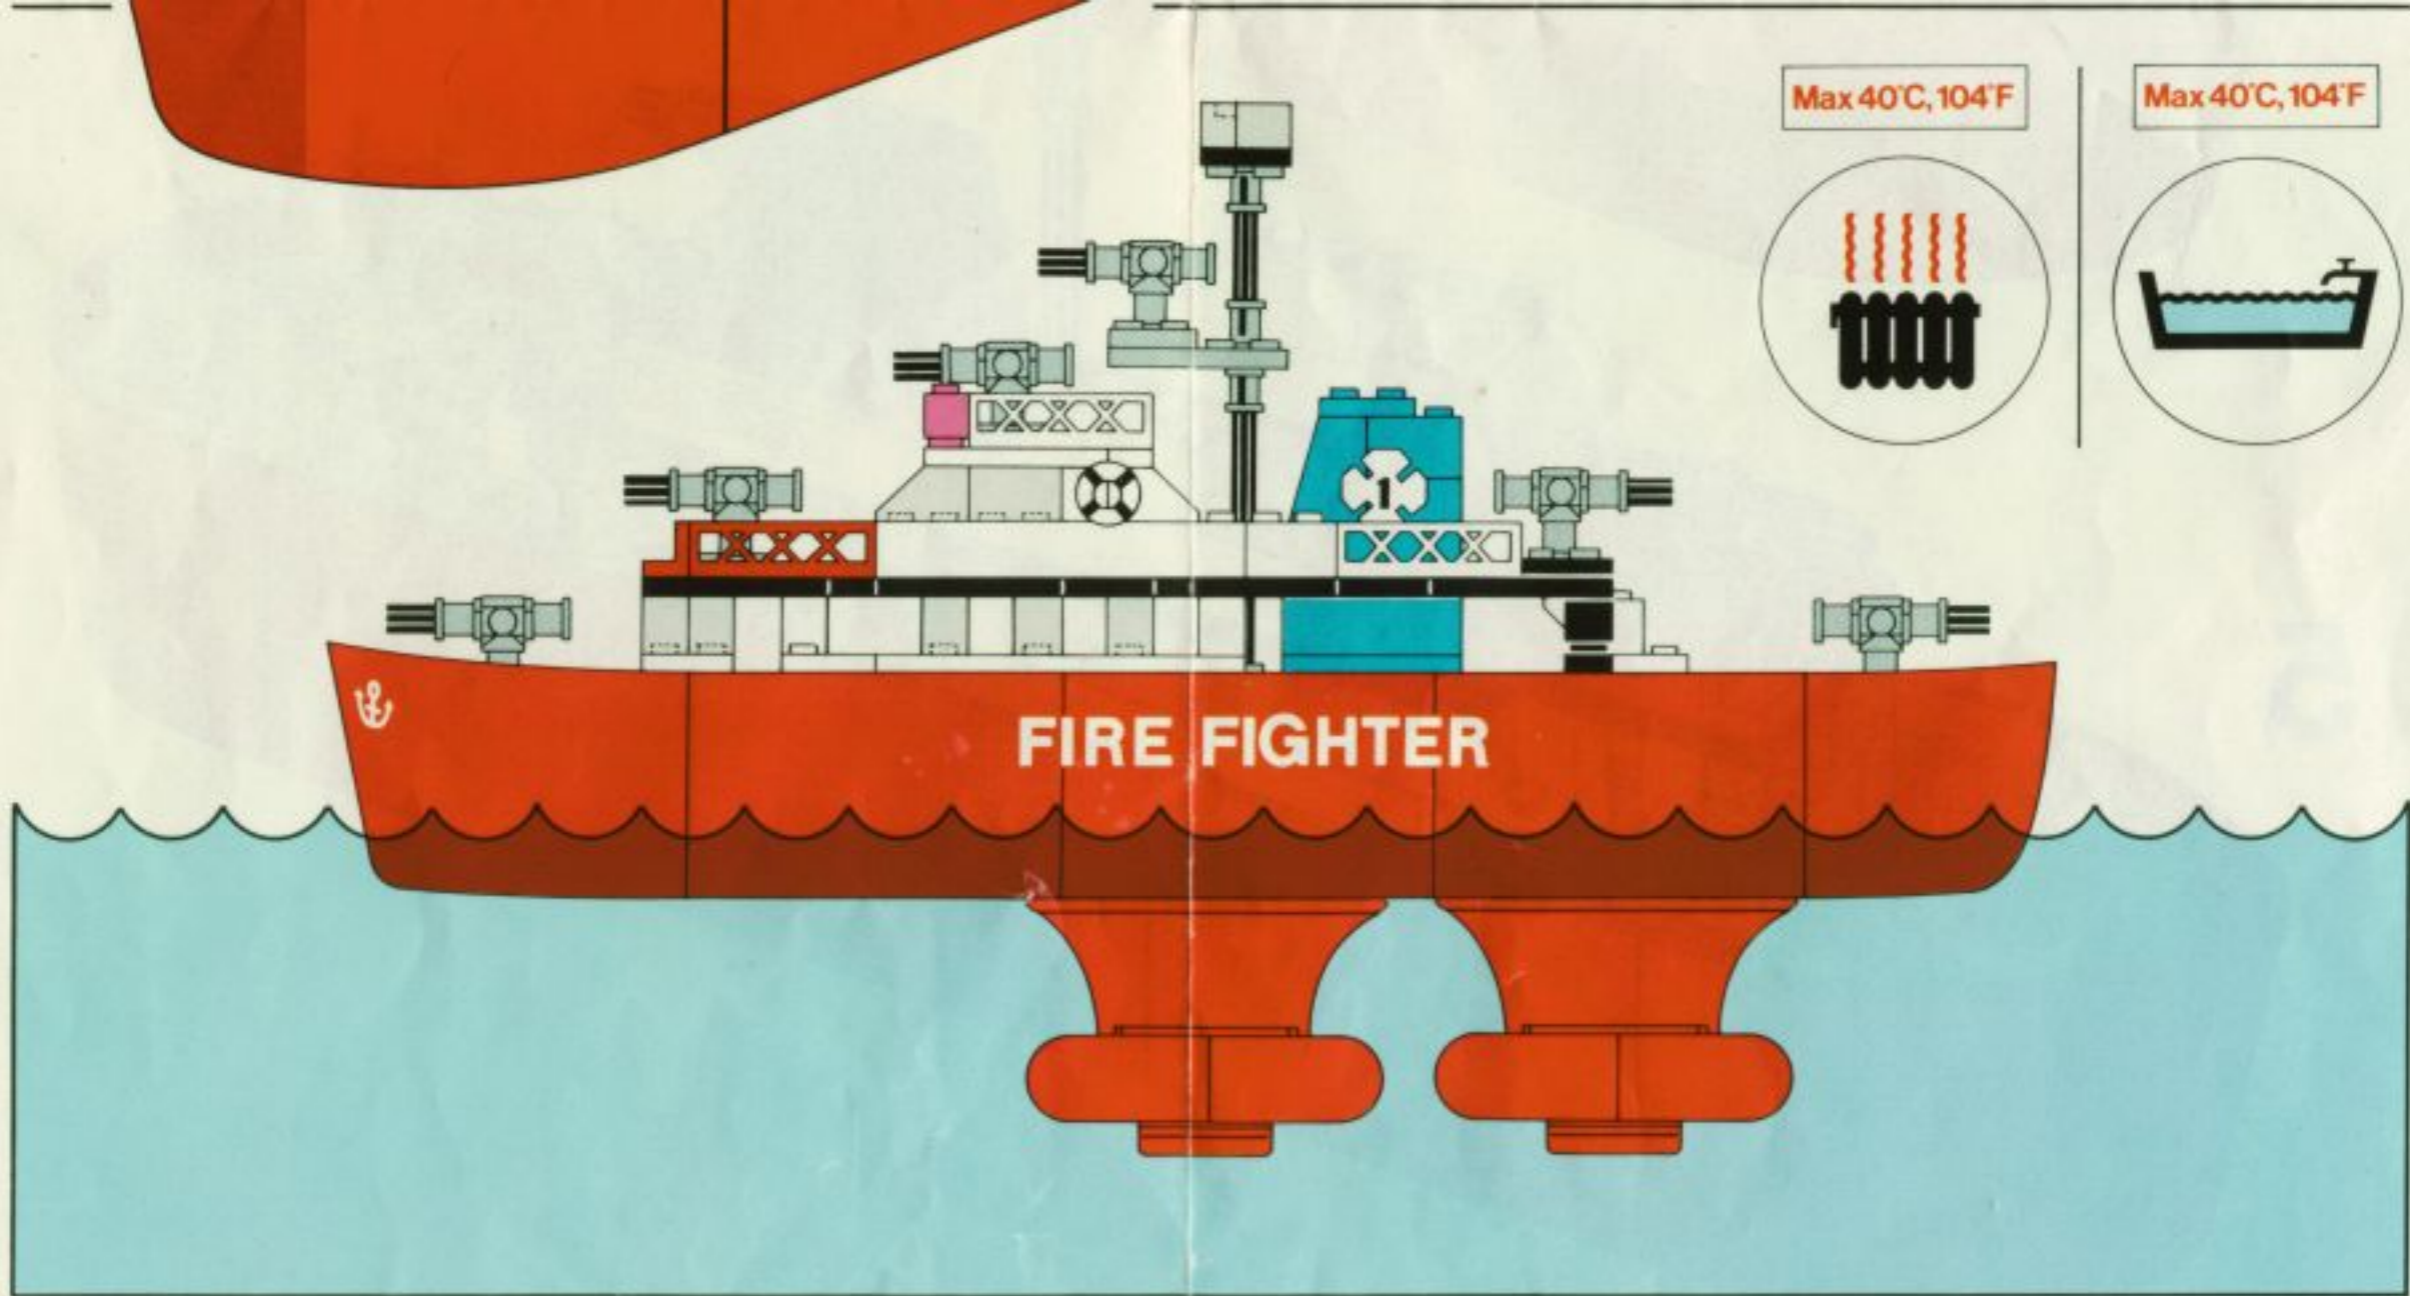

775

Fire Fighter

2

3

4

5

6

7

Max 40°C, 104°F

Max 40°C, 104°F

Max 40°C, 104°F

Max 40°C, 104°F

FIRE FIGHTER

LEGO

6 years & up

The pictures
on the back
panel suggest
alternative
ideas that
can be
created.

Set Number
775

120 interlocking pieces