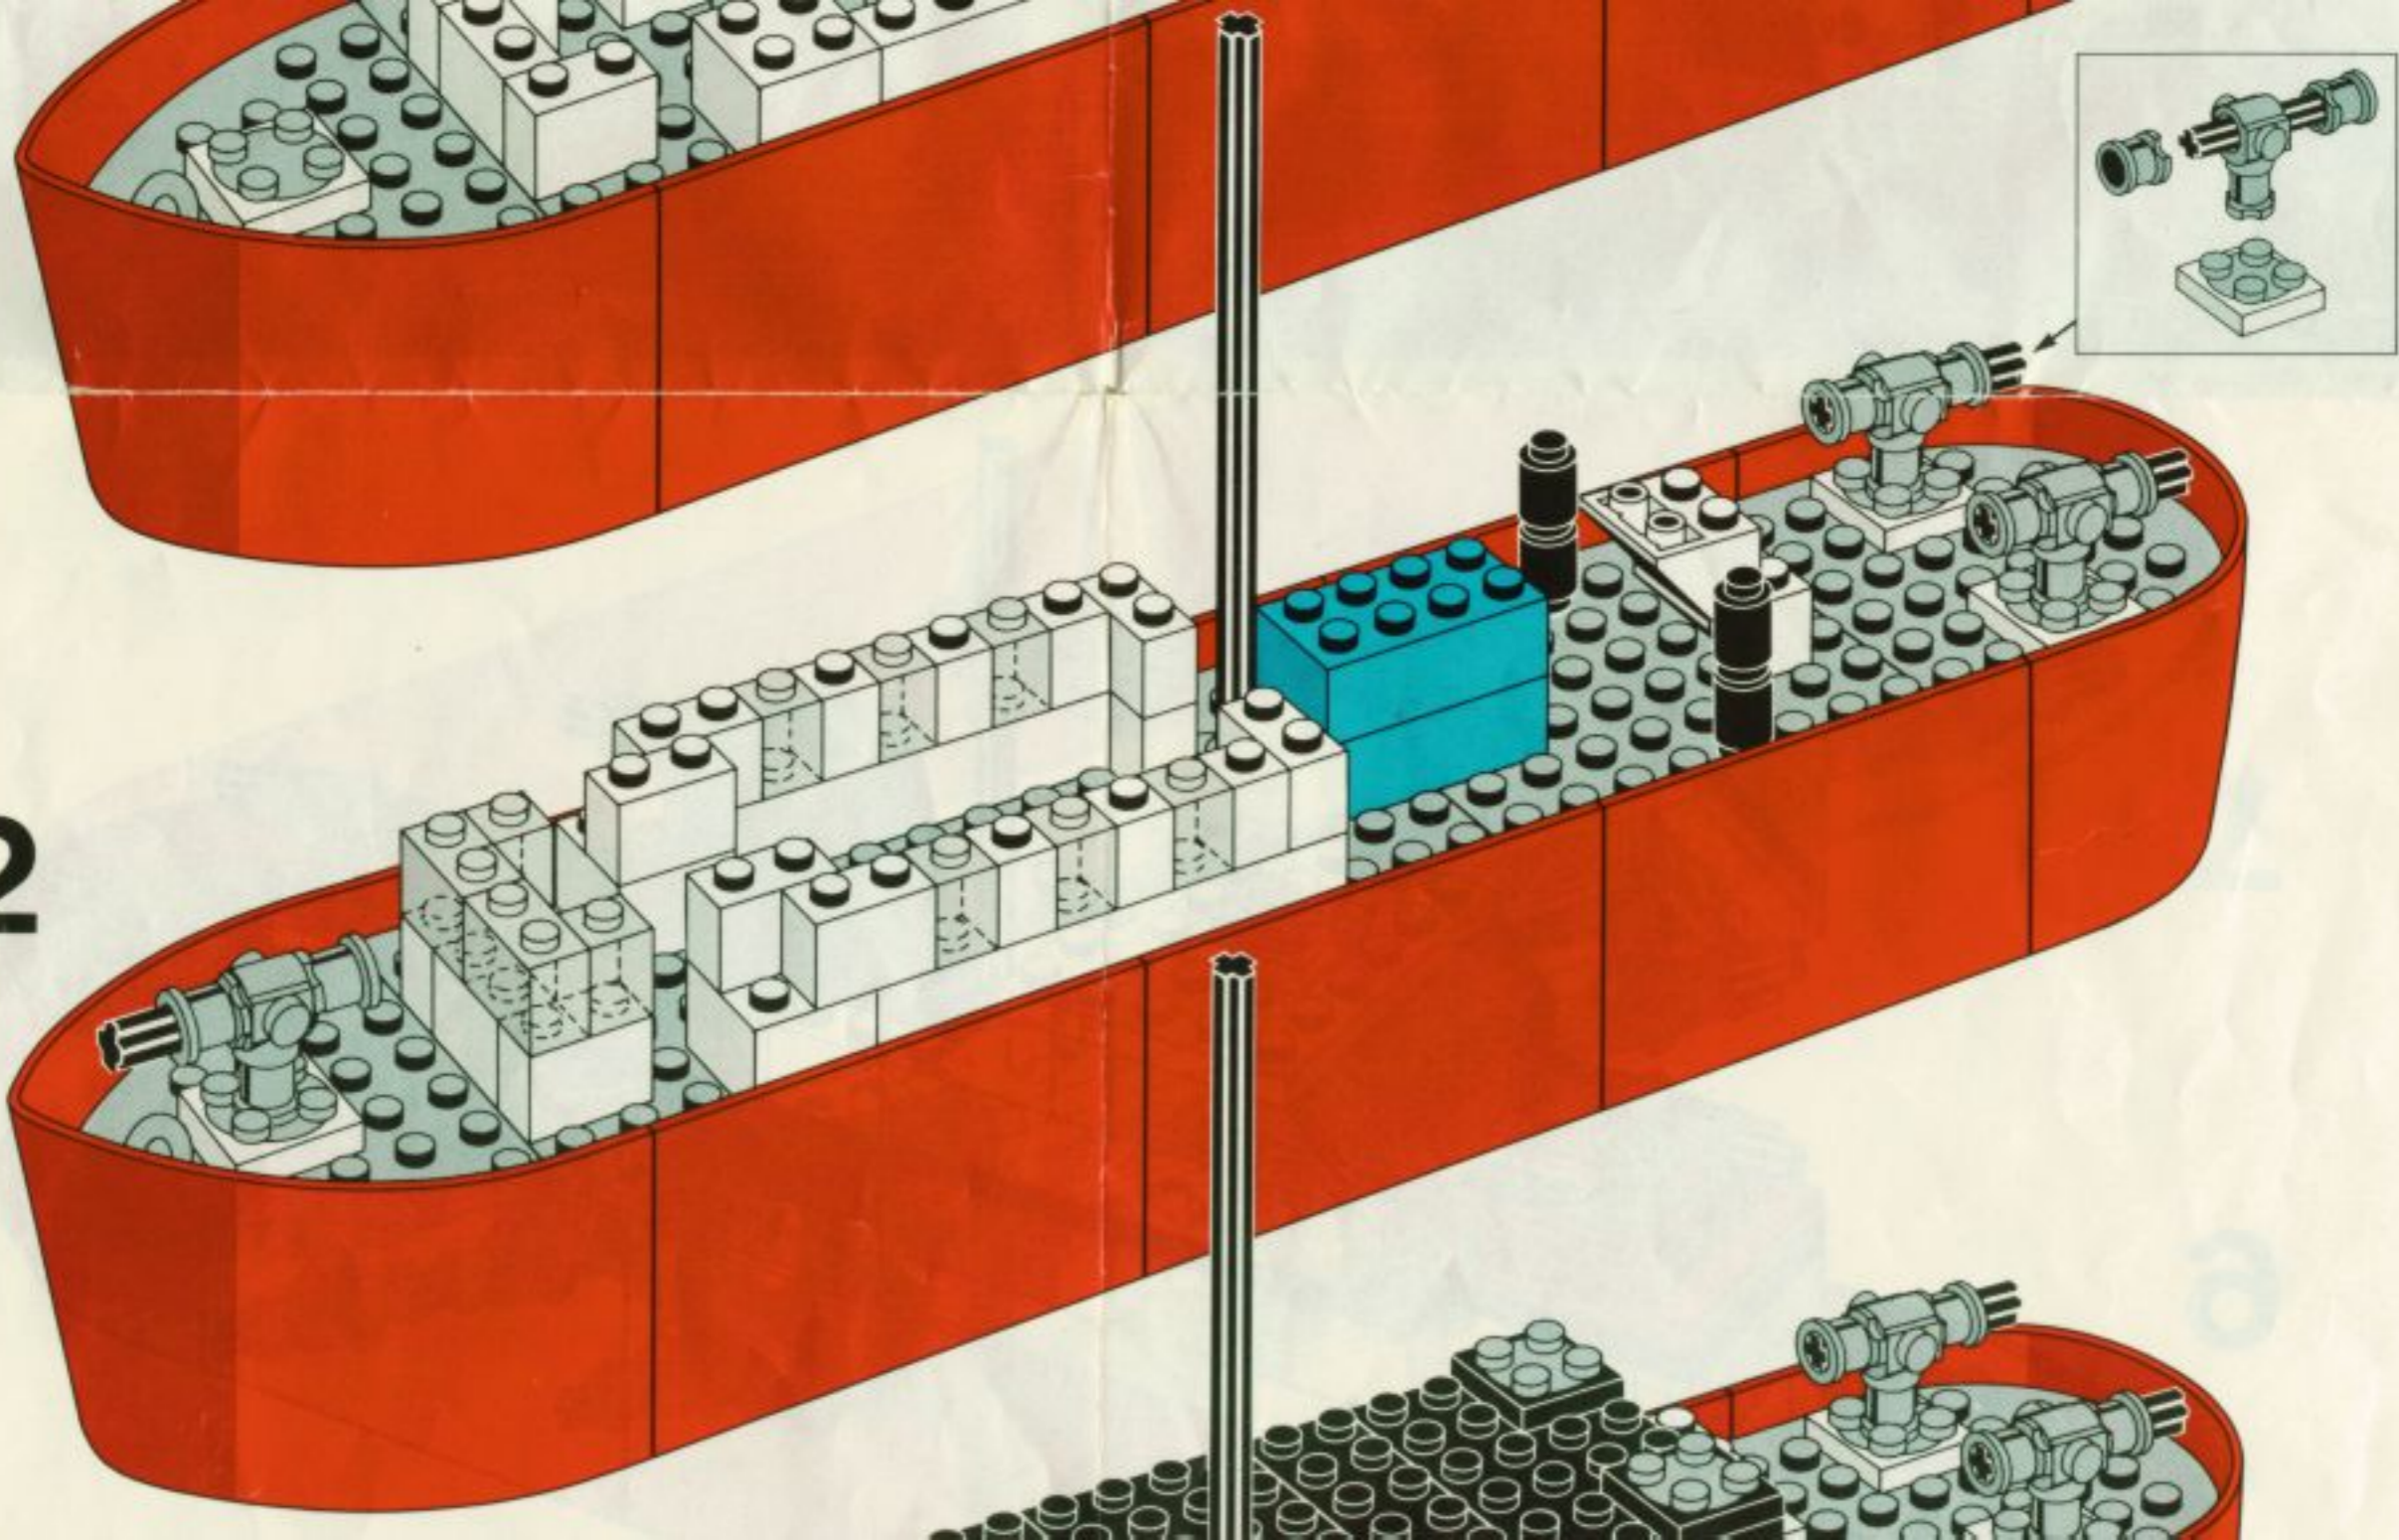

775

Fire Fighter

2

3

4

5

6

7

Max 40°C, 104°F

Max 40°C, 104°F

Max 40°C, 104°F

Max 40°C, 104°F

FIRE FIGHTER

LEGO

6 years & up

The pictures
on the back
panel suggest
alternative
ideas that
can be
created.

Set Number
775

120 interlocking pieces