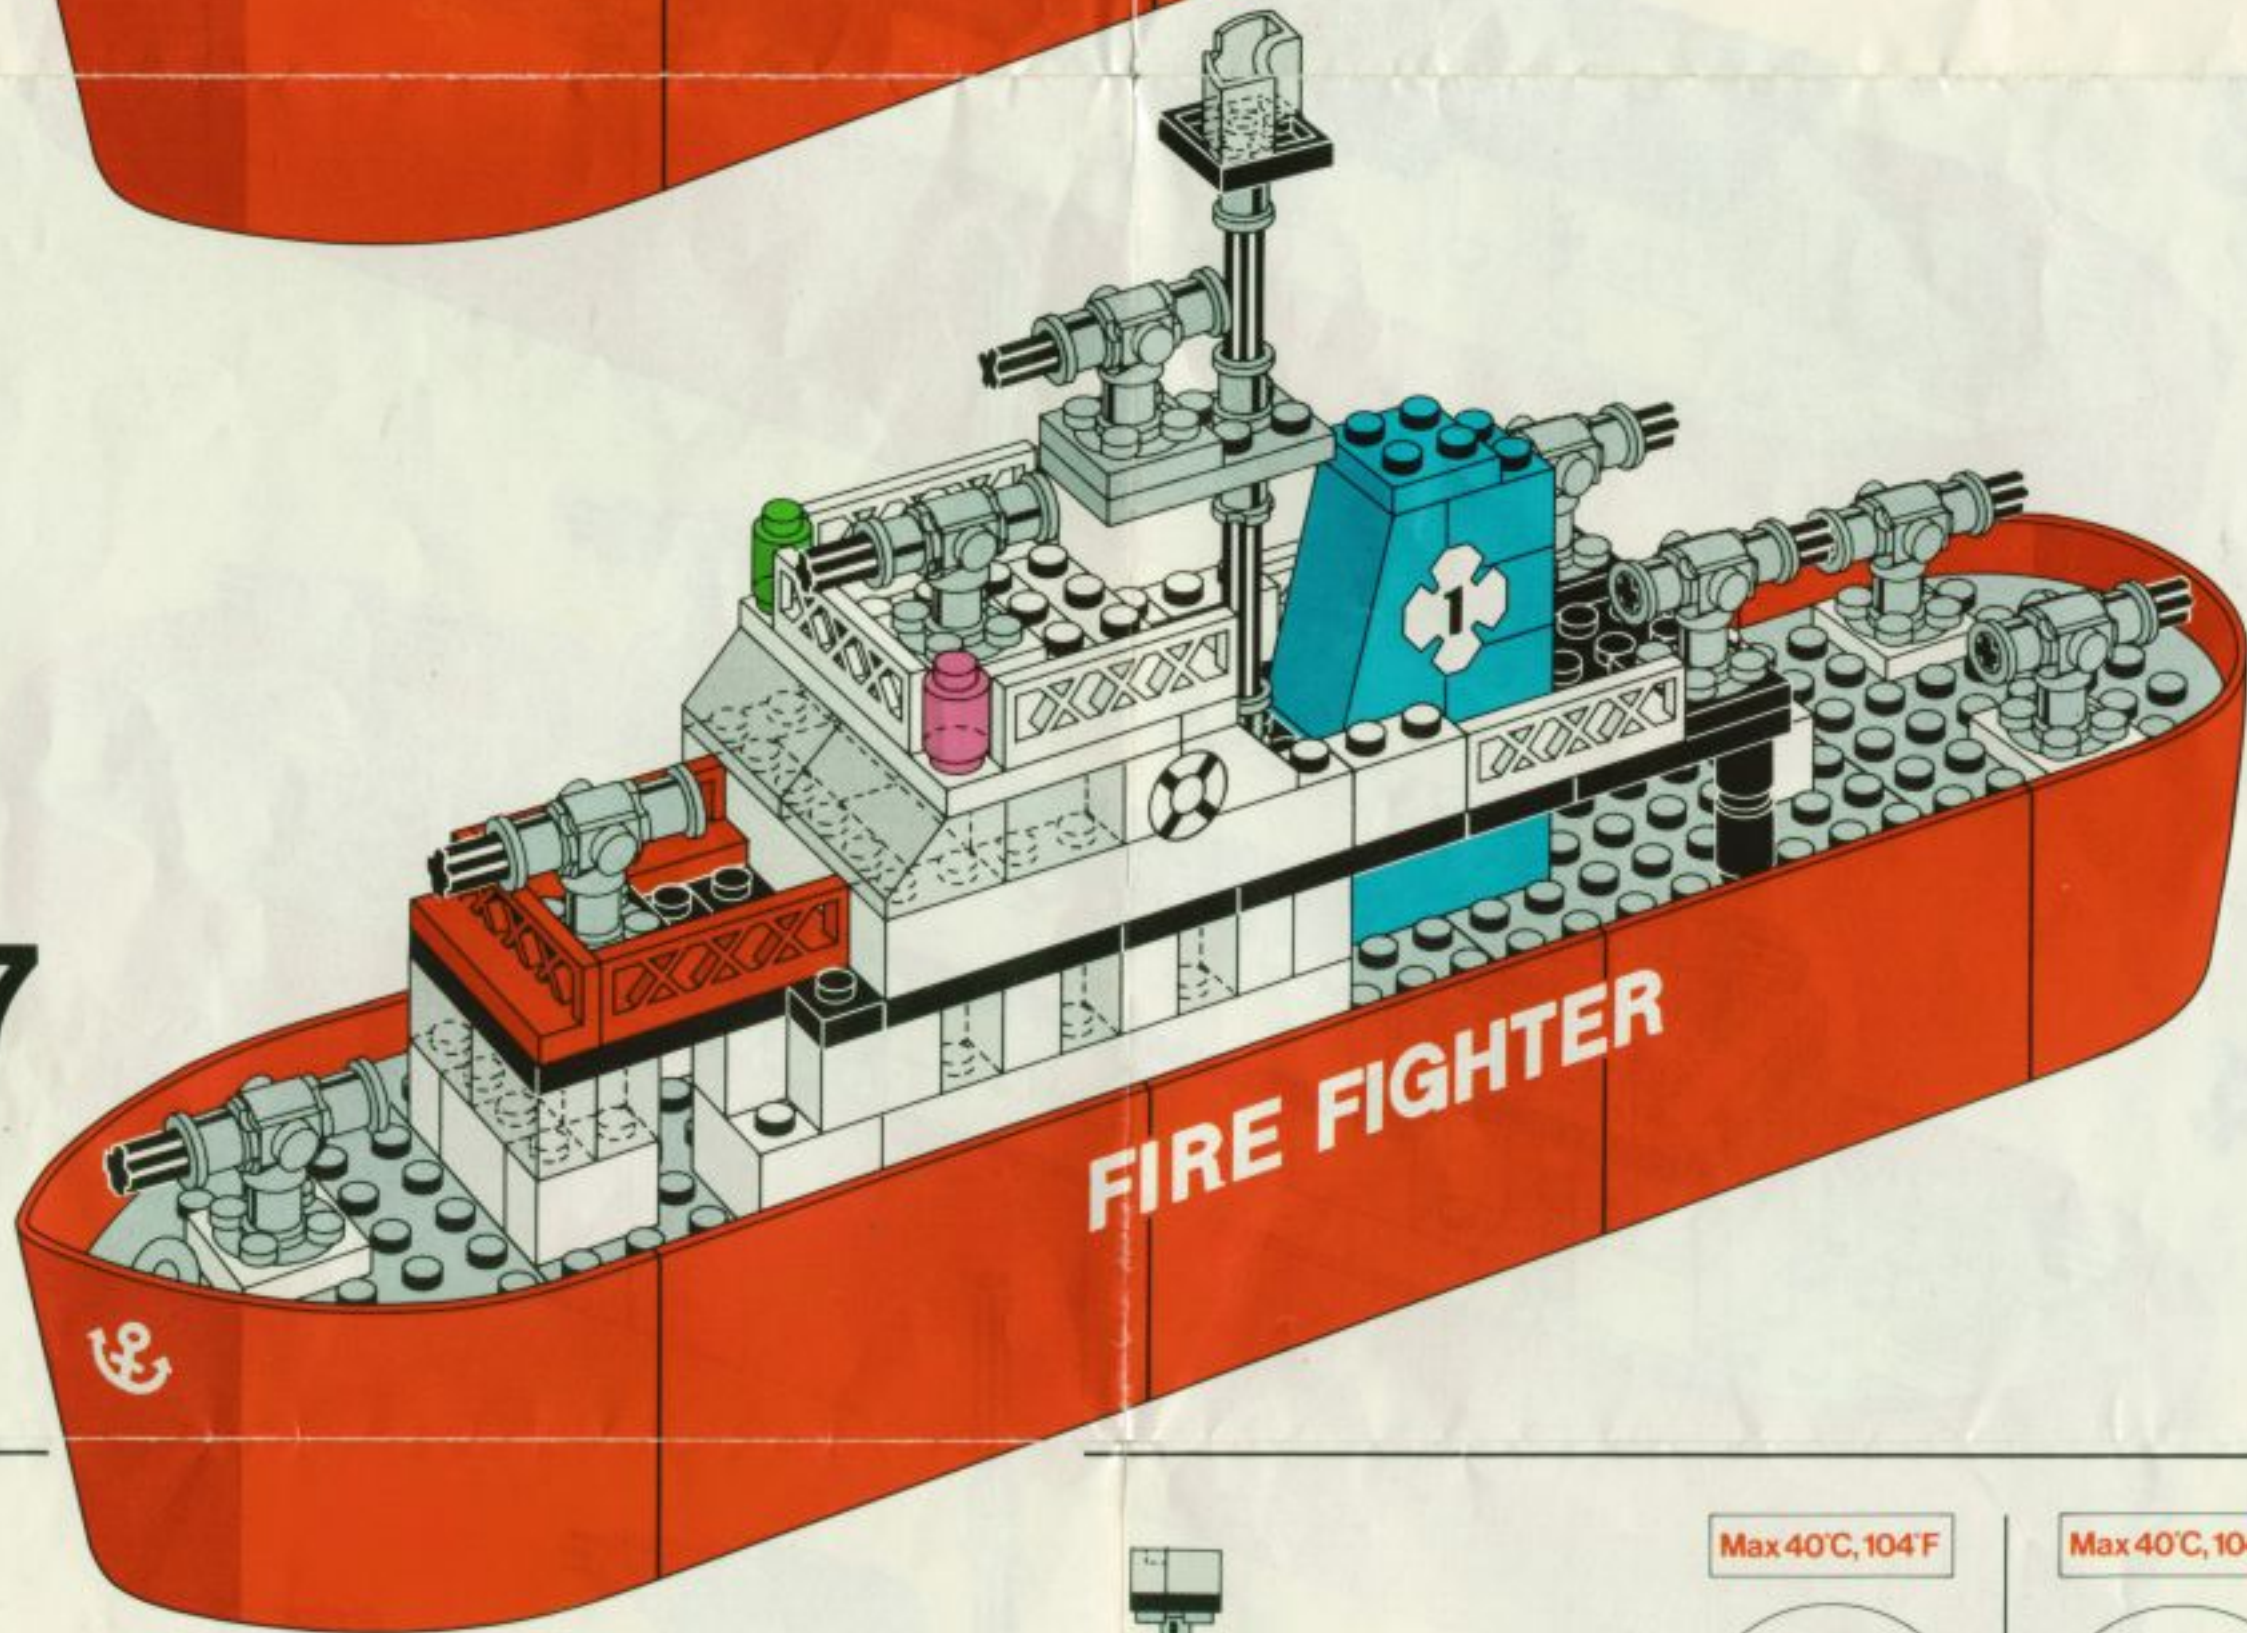

775

Fire Fighter

2

3

4

5

6

7

Max 40°C, 104°F

Max 40°C, 104°F

Max 40°C, 104°F

Max 40°C, 104°F

FIRE FIGHTER

LEGO

6 years & up

The pictures
on the back
panel suggest
alternative
ideas that
can be
created.

Set Number
775

120 interlocking pieces