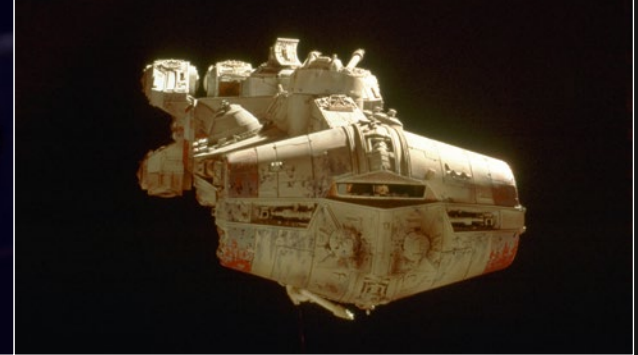

Q: *The Tantive IV™ has a huge engine block. This must have been difficult to put into LEGO® form, especially when you consider the elongated nature of the ship. What techniques did you use to ensure the model would be robust enough to cope with such a big engine block?*

A: Very much yes. Ensuring that the engine block was robust enough was a big challenge. I created a very sturdy LEGO Technic frame that runs from the front of the ship to the end. Here the frame extends to the sides, creating a flat surface in the shape of a T. Then all 11 engines are individually connected to this frame using LEGO Technic pins.

Q: *From a designer's point of view, are there any features that you are particularly proud of? And what challenges did they present?*

A: One of the features that I'm very proud of is the inclusion of the handle. Being such a long ship with an odd shape, it is not easy for someone to pick it up and transport it. So, the inclusion of a handle was decided very early in the process. Of course, this was a big challenge because the handle had to be mounted very securely. But also because it would have to be in a precise location on the model, in order to make it feel balanced when you pick it up. In the end, the perfect spot for it ended up being in the same place as the ship's radar dish, so I was able to integrate the handle with the dish.

Q: *A true collector might keep this edition of the Tantive IV in 'new and unopened' condition. Be honest, if you weren't the designer would you be able to resist opening the box?*

A: No, I wouldn't, although I understand the collectibility appeal of some of the LEGO Star Wars models. For me, LEGO sets are ultimately toys. And toys are made to be played with. In this case I would say even more, as this is mainly a play set with lots of cool features and minifigures that will allow everybody to recreate iconic scenes from the movies.