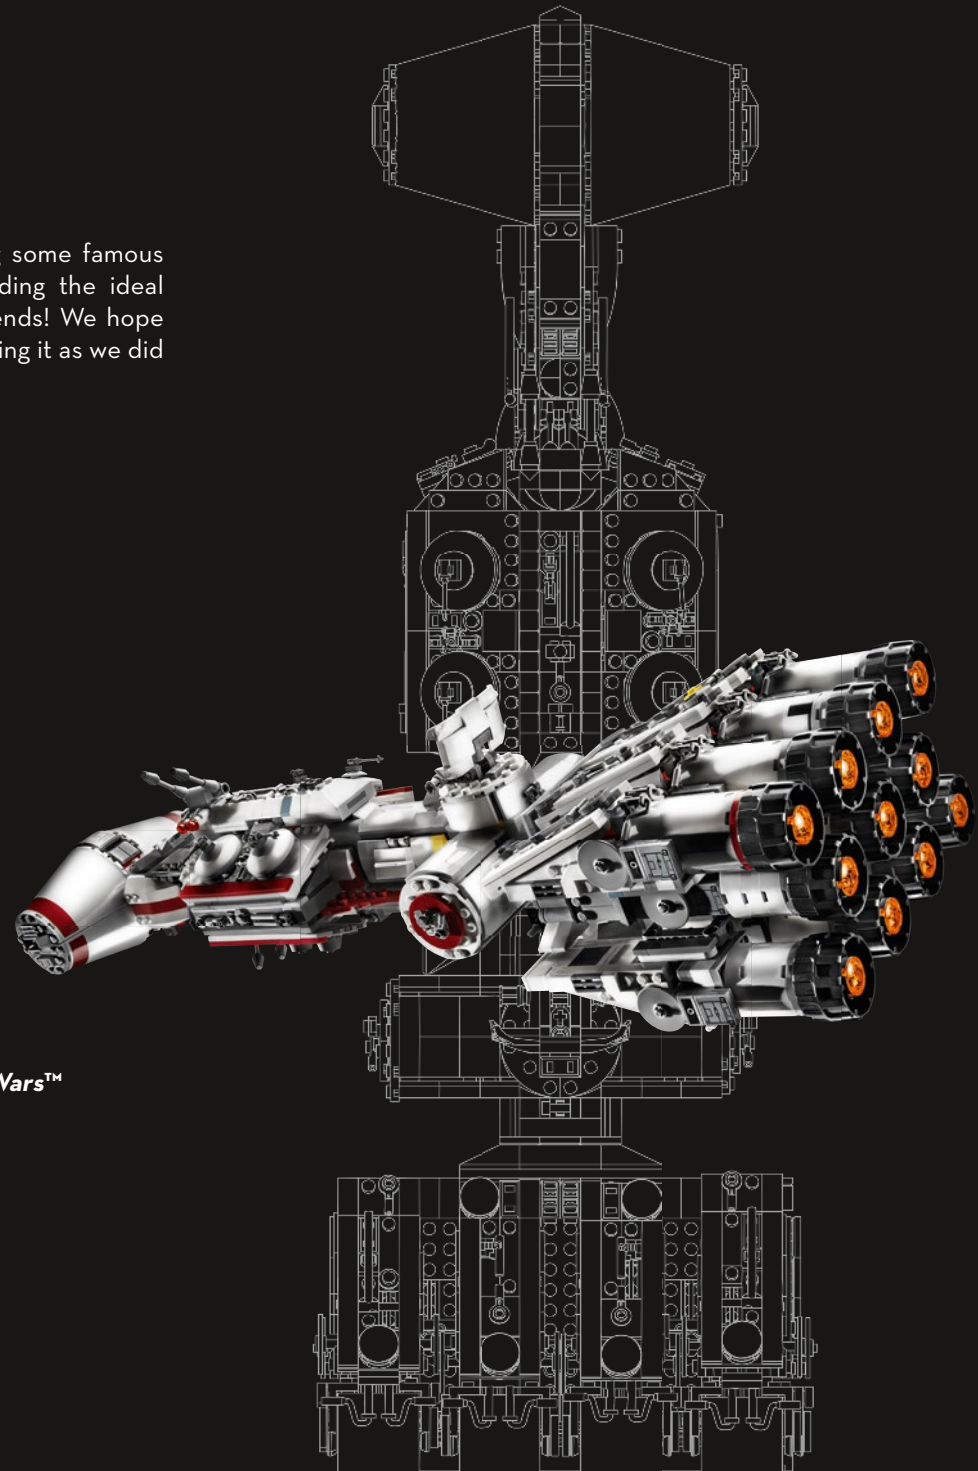

With this model we really worked to get the full potential out of every brick. It's great to look at, super accurate and packed with play

features. Perfect for rebuilding some famous scenes from the movie or finding the ideal display spot to show off to friends! We hope that you have as much fun building it as we did designing it.

## ABOUT THE TANTIVE IV™

The *Tantive IV*™, a CR90 corvette, was designed by the Corellian Engineering Corporation to safely commute entire diplomatic escorts across the galaxy. The standard CR90 had the capacity to reach up to 950 kph and was armed with six turbolaser turrets. Recognised as an ambassadorial craft, the CR90 proved to be the perfect vessel to help the Rebellion evade the eyes of the Empire. The most famous of all these craft was the war-ready Alderaan™ cruiser *Tantive IV*.

The *Tantive IV* was the personal transport of one of the founders of the Rebellion, Senator of Alderaan Bail Organa. The *Tantive IV* was docked on the Rebel flagship *Profundity* when the breakaway Rebel group Rogue One successfully stole the Death Star™ plans and called the fleet into battle. After a crippling fight, the *Tantive IV*'s hyperdrive, engines and weapons were badly damaged. Despite the damage, it was able to escape with the Death Star plans aboard.

Pursued across the galaxy by Darth Vader™ in the Imperial Star Destroyer, *Devastator*, it was testament to the firepower and speed of the *Tantive IV* that it almost reached its destination, before being overrun. But the Death Star plans were already beyond the Empire's reach, hurtling towards the planet Tatooine's surface in the hands of droids C-3PO™ and R2-D2™.