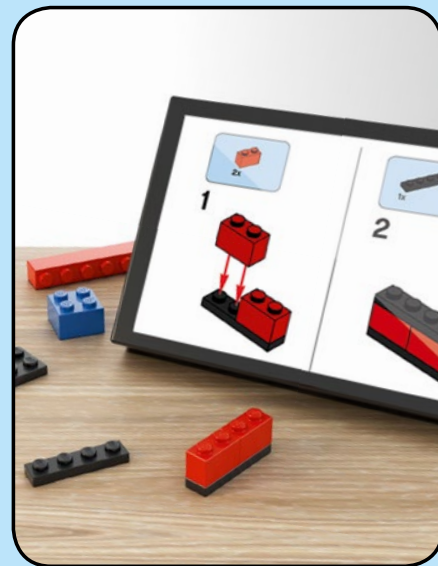

1. **3** Get the Building Instructions
   Hol dir die Bauanleitung
   Obtiens les instructions de montage
   Obtenir les instructions de montage
   Scarica le istruzioni per la
   costruzione
   Consulta las instrucciones de
   construcción
   Obtém as Instruções de Construção
   Szerezd be az építési útmutatókat!
   Saņem būvēšanas instrukcijas
   获取拼搭说明

LEGO.com/apps

Check for compatibility
Kompatibilität prüfen
Vérifier la compatibilité
Controlla la compatibilità
Comprueba tu compatibilidad

Verificar a compatibilidade
Ellenőrizd a kompatibilitást
Pārbaudīt saderību
检查兼容性