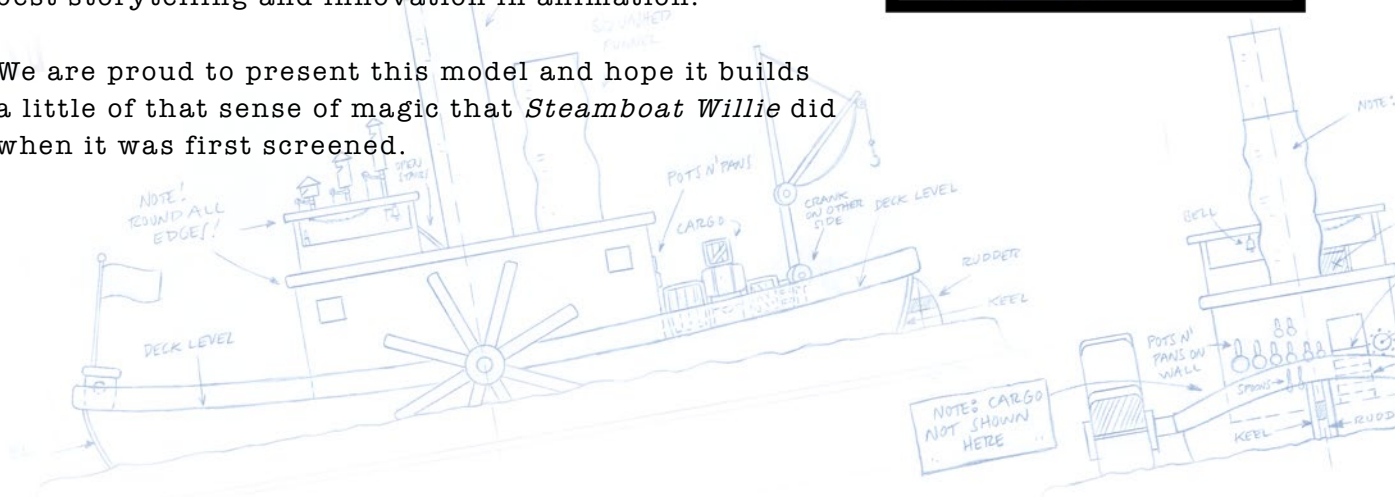

Disney was convinced that sound would bring a real sense of magic and humor to the cartoon...and it truly did. His sense of storytelling and drive for technical innovation prevailed and led to International fame for both Walt Disney and Mickey Mouse. 90 years later, The Walt Disney Company still represents the world's best storytelling and innovation in animation.

We are proud to present this model and hope it builds a little of that sense of magic that *Steamboat Willie* did when it was first screened.