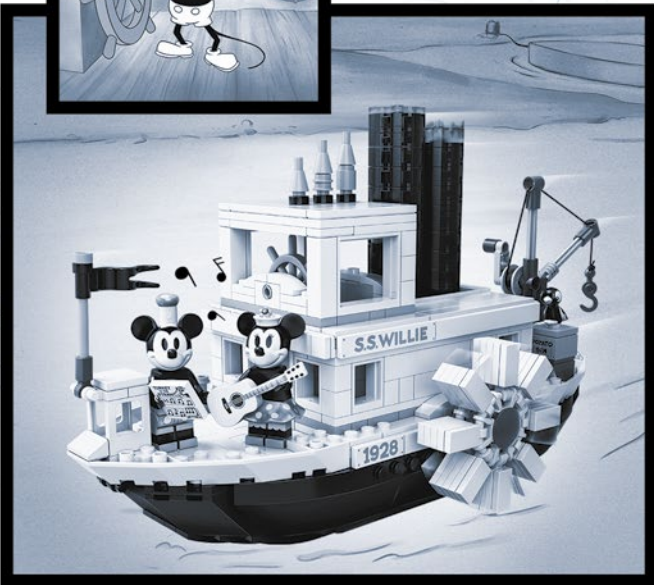

Steamboat Willie

Without a doubt, Disney's 1928 cartoon *Steamboat Willie* represents a series of cultural and historically significant firsts: the first cartoon with fully synchronized sound, the first fully post-produced soundtrack, among the first films ever to be storyboarded and finally distributed and the first public appearance of the cheeky mouse that would go on to become one of the world's most beloved personalities.

All in all, *Steamboat Willie* was a groundbreaking achievement in the world of motion pictures...

But more than that, this short, black and white cartoon represents Walt Disney's creativity and determination; two qualities that are also embedded in the ethos behind LEGO® Ideas.