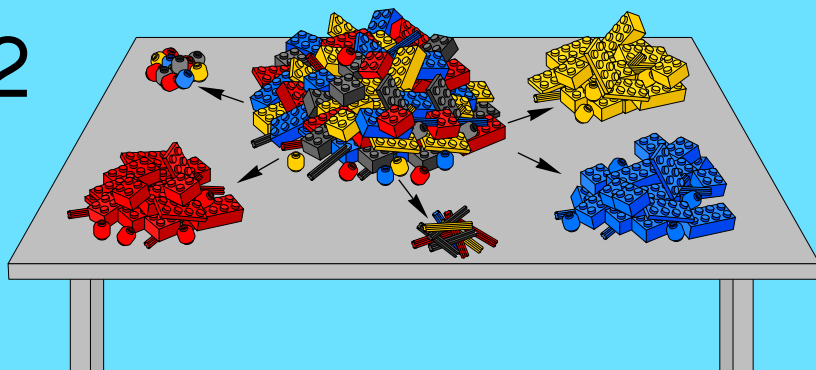

The LEGO logo is displayed in its characteristic white font with a black outline, set against a red square background.

5749

CREATIVE.L.EGO.COM

1

2

1

2

3