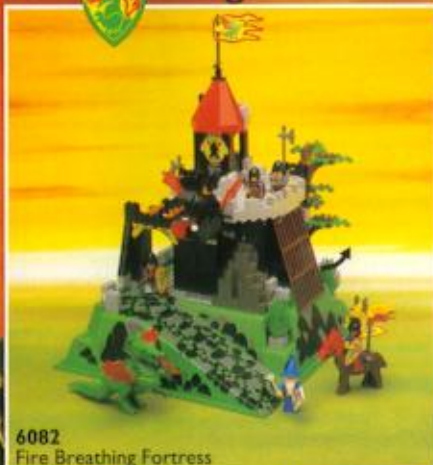

**LEGO** SYSTEM

AGES 5-12

Dragon Masters

Black Knights

Wolfpack

Dragon Masters

6082 Fire Breathing Fortress

6076 Dark Dragon's Den