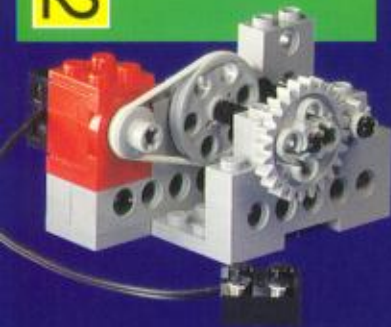

**LEGO® TECHNIC
Starter Sets**

AGES

7-12