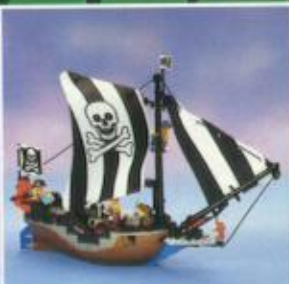

6268
Renegade Runner