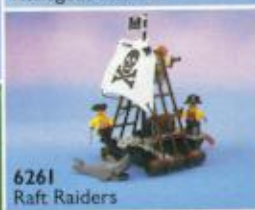

## Pirates

6286  
Skull's Eye Schooner

6268  
Renegade Runner

6237  
Pirates' Plunder

6234  
Renegade's Raft

6261  
Raft Raiders

6258  
Smuggler's Shanty

LEGO SYSTEM

# Islanders

NEW

6278  
Enchanted Island

NEW

6264  
Forbidden Cove

NEW

6262  
King Kahuka's Throne

NEW

6256  
Islander Catamaran

NEW

6246  
Crocodile Cage

NEW

6236  
King Kahuka

6252  
Sea Mates