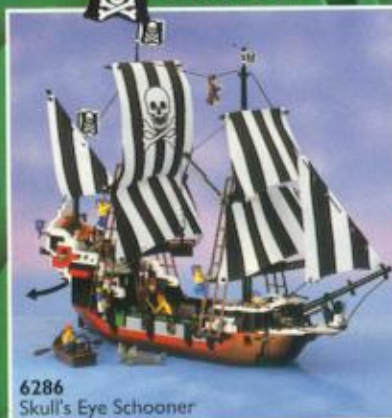

Pirates

6286
Skull's Eye Schooner