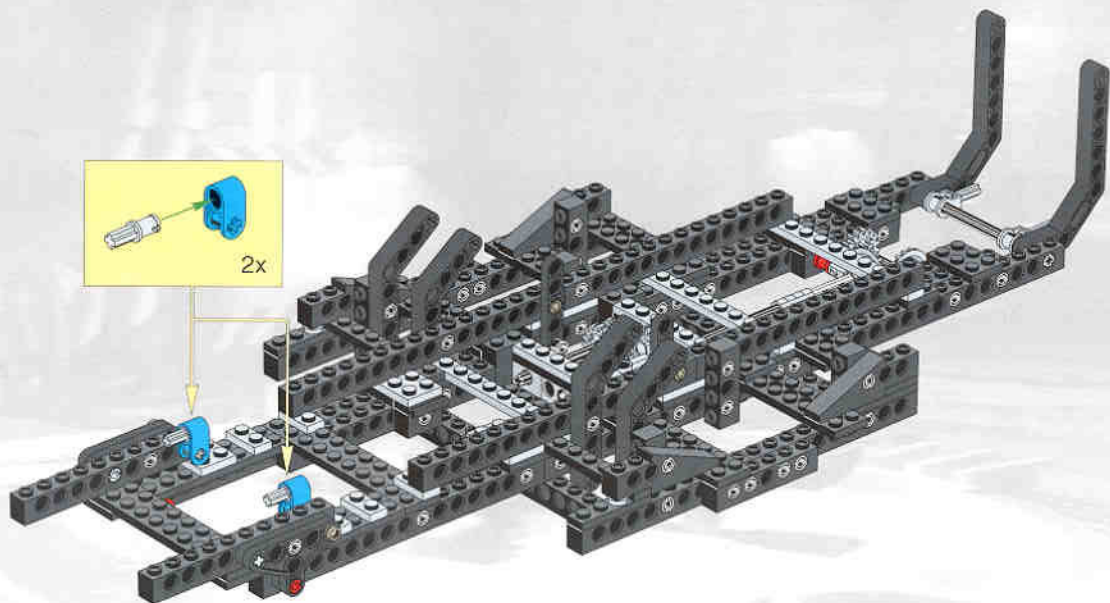

LEGO

TECHNIC

1

8448

CHASSIS

CHASSIS

1

2

- 2x [Grey 1x4 Technic Brick with 4 Holes]
- 1x [Black Technic Pin]
- 1x [Black Technic Pin]
- 1x [Black Technic Pin]

20

2x
1
2
4x

2x

LEGO logo

21

- 4x 
- 4x 
- 2x 

4