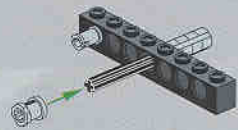

- 2x [Grey 1x4 Technic Brick with 4 Holes]
- 1x [Black Technic Pin]
- 1x [Black Technic Pin]
- 1x [Black Technic Pin]

20

2x
1
2
4x

2x

LEGO logo

21

- 4x 
- 4x 
- 2x 

4

23

1x

3x

26

TECHNIC

8448

1

2