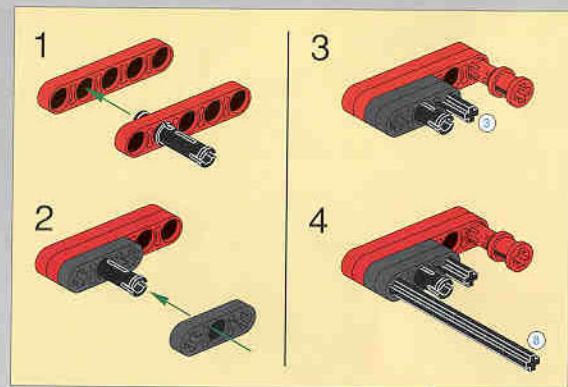

2

1

2

3

4

HOT ROD

LEGO
20

- 2x [Small black Technic pin]
- 2x [Long black Technic pin]
- 2x [L-shaped black Technic beam]