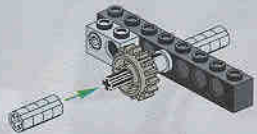

- 2x [Grey 1x4 Technic Brick with 4 Holes]
- 1x [Black Technic Pin]
- 1x [Black Technic Pin]
- 1x [Black Technic Pin]

20

2x
1
2
4x

2x

LEGO logo

21

- 4x 
- 4x 
- 2x 

4

23

1x

3x

26

TECHNIC

8448

1

2