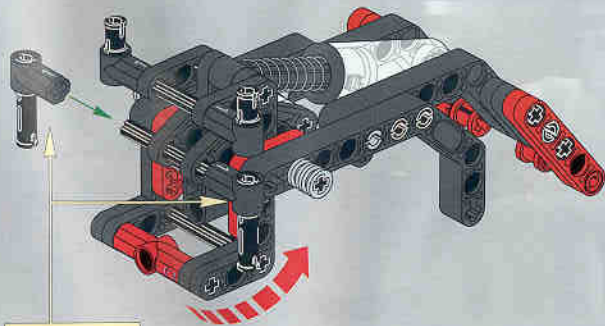

2

1

2

3

4

HOT ROD

LEGO
20

- 2x [Small black Technic pin]
- 2x [Long black Technic pin]
- 2x [L-shaped black Technic beam]