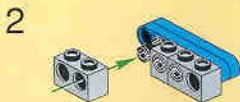

- 2x [Grey 1x4 Technic Brick with 4 Holes]
- 1x [Black Technic Pin]
- 1x [Black Technic Pin]
- 1x [Black Technic Pin]

20

2x
1
2
4x

2x

LEGO logo

21

- 4x 
- 4x 
- 2x 

4

23

1x

3x

26

TECHNIC

8448

1

2