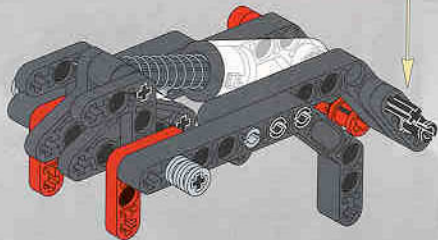

2

1

2

3

4

HOT ROD

LEGO
20

- 2x [Small black Technic pin]
- 2x [Long black Technic pin]
- 2x [L-shaped black Technic beam]