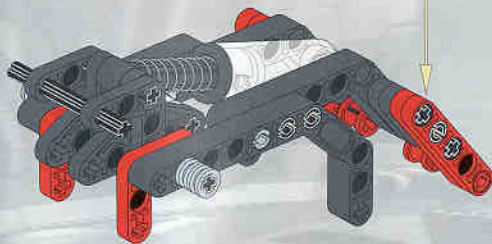

2

1

2

3

4

HOT ROD

LEGO
20

- 2x [Small black Technic pin]
- 2x [Long black Technic pin]
- 2x [L-shaped black Technic beam]