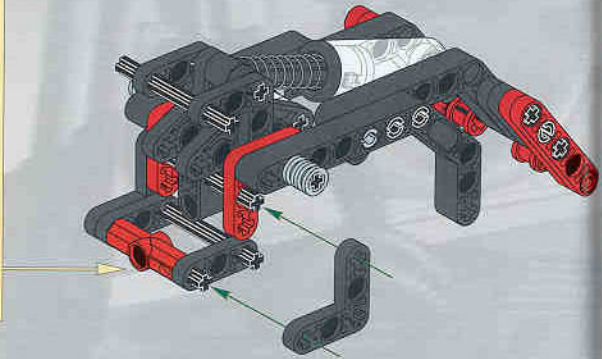

2

1

2

3

4

HOT ROD

LEGO
20

- 2x [Small black Technic pin]
- 2x [Long black Technic pin]
- 2x [L-shaped black Technic beam]