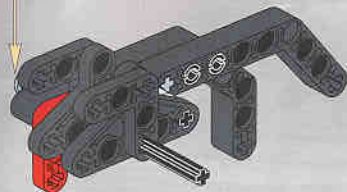

2

1

2

3

4

HOT ROD

LEGO
20

- 2x [Small black Technic pin]
- 2x [Long black Technic pin]
- 2x [L-shaped black Technic beam]