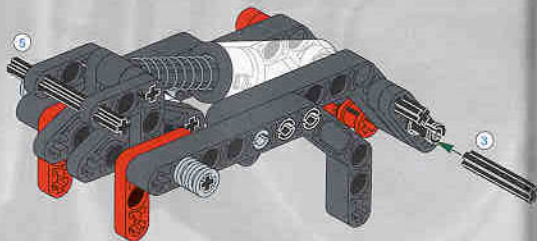

2

1

2

3

4

HOT ROD

LEGO
20

- 2x [Small black Technic pin]
- 2x [Long black Technic pin]
- 2x [L-shaped black Technic beam]