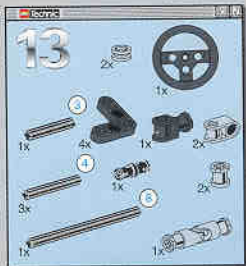

3

4

5

6

15

2. 3. 10

21

1

2

3

4

5

6

7

LEGO

16

- 2x [Grey 1x4 Technic Brick with 4 Holes]
- 1x [Black Technic Pin]
- 1x [Black Technic Pin]
- 1x [Black Technic Pin]

20

2x
1
2
4x

2x

LEGO logo

21

- 4x 
- 4x 
- 2x 

4

23

1x

3x

26

TECHNIC

8448

1

2