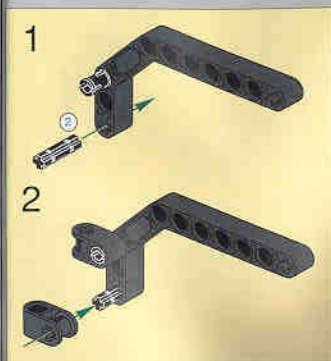

2

1

2

3

4

HOT ROD

LEGO
20

- 2x [Small black Technic pin]
- 2x [Long black Technic pin]
- 2x [L-shaped black Technic beam]

1

2

22

13

1x

2x

14

2x

1x

15

3x

2

2x

1x

16

2x