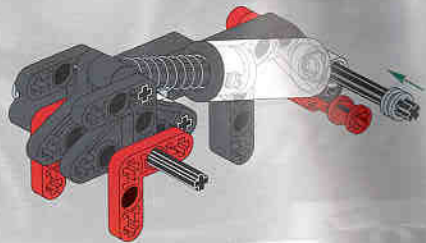

2

1

2

3

4

HOT ROD

LEGO
20

- 2x [Small black Technic pin]
- 2x [Long black Technic pin]
- 2x [L-shaped black Technic beam]