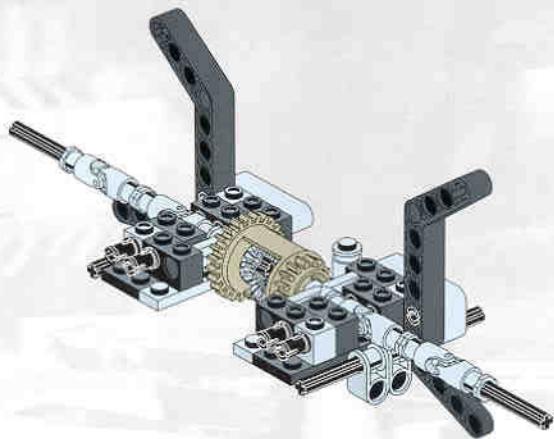

LEGO

TECHNIC

1

8448

CHASSIS

CHASSIS

1

2

3

4

5

6

15

2. 3. 10

21

1

- 2x [Grey 1x4 Technic Brick with 4 Holes]
- 1x [Black Technic Pin]
- 1x [Black Technic Pin]
- 1x [Black Technic Pin]

20

2x
1
2
4x

2x

LEGO logo

21

- 4x 
- 4x 
- 2x 

4