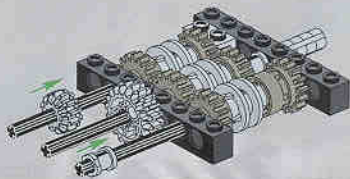

- 2x [Grey 1x4 Technic Brick with 4 Holes]
- 1x [Black Technic Pin]
- 1x [Black Technic Pin]
- 1x [Black Technic Pin]

20

2x
1
2
4x

2x

LEGO logo

21

- 4x 
- 4x 
- 2x 

4

23

1x

3x

26

TECHNIC

8448

1

2