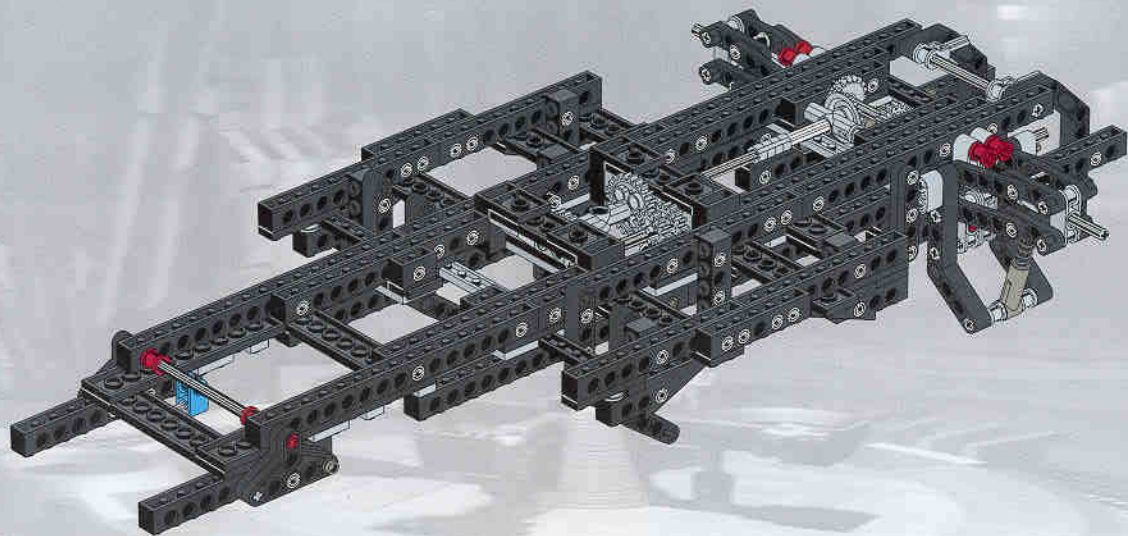

LEGO

TECHNIC

1

8448

CHASSIS

CHASSIS

1

2

3

4

5

6

15

2. 3. 10

21

1

- 2x [Grey 1x4 Technic Brick with 4 Holes]
- 1x [Black Technic Pin]
- 1x [Black Technic Pin]
- 1x [Black Technic Pin]

20

2x
1
2
4x

2x

LEGO logo

21

- 4x 
- 4x 
- 2x 

4