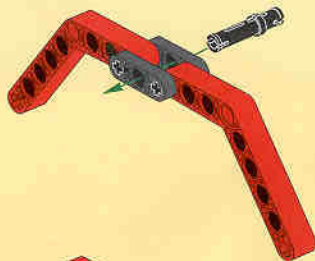

2

1

2

3

4

HOT ROD

LEGO
20

- 2x [Small black Technic pin]
- 2x [Long black Technic pin]
- 2x [L-shaped black Technic beam]

1

2

22

13

1x

2x

14

2x