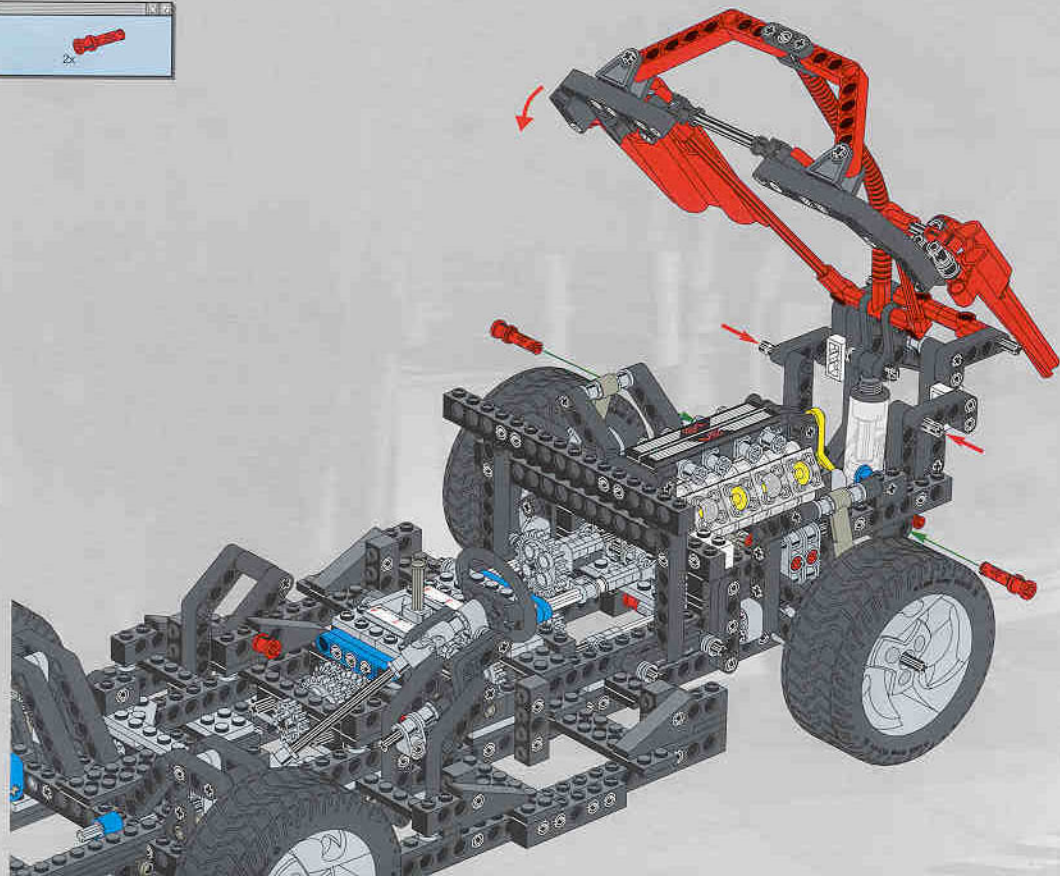

2

1

2

3

4

HOT ROD

LEGO
20

- 2x [Small black Technic pin]
- 2x [Long black Technic pin]
- 2x [L-shaped black Technic beam]