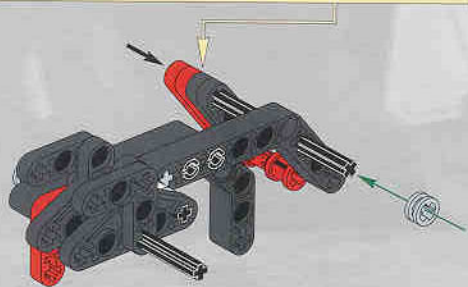

2

1

2

3

4

HOT ROD

LEGO
20

- 2x [Small black Technic pin]
- 2x [Long black Technic pin]
- 2x [L-shaped black Technic beam]