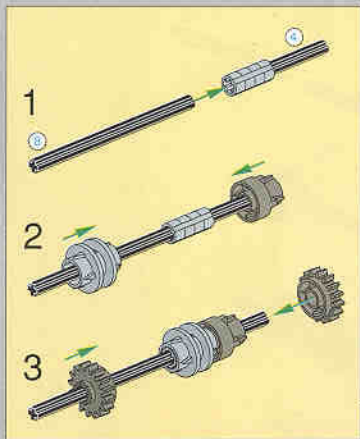

- 2x [Grey 1x4 Technic Brick with 4 Holes]
- 1x [Black Technic Pin]
- 1x [Black Technic Pin]
- 1x [Black Technic Pin]

20

2x
1
2
4x

2x

LEGO logo

21

- 4x 
- 4x 
- 2x 

4

23

1x

3x

26

TECHNIC

8448

1

2