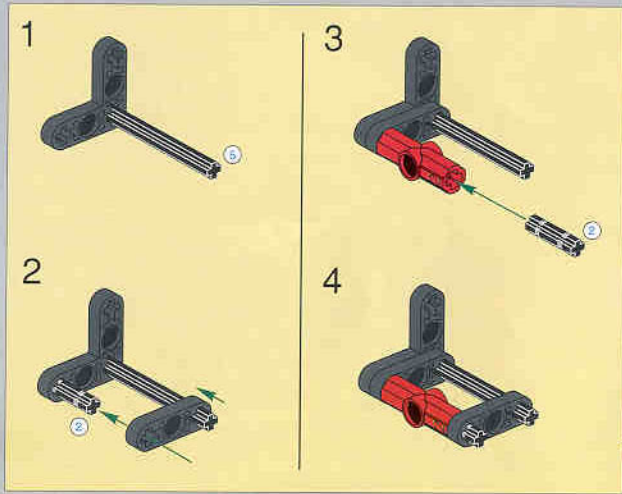

2

1

2

3

4

HOT ROD

LEGO
20

- 2x [Small black Technic pin]
- 2x [Long black Technic pin]
- 2x [L-shaped black Technic beam]