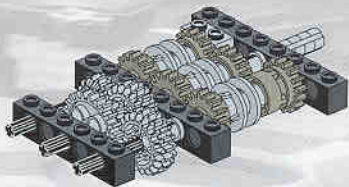

- 2x [Grey 1x4 Technic Brick with 4 Holes]
- 1x [Black Technic Pin]
- 1x [Black Technic Pin]
- 1x [Black Technic Pin]

20

2x
1
2
4x

2x

LEGO logo

21

- 4x 
- 4x 
- 2x 

4

23

1x

3x

26

TECHNIC

8448

1

2