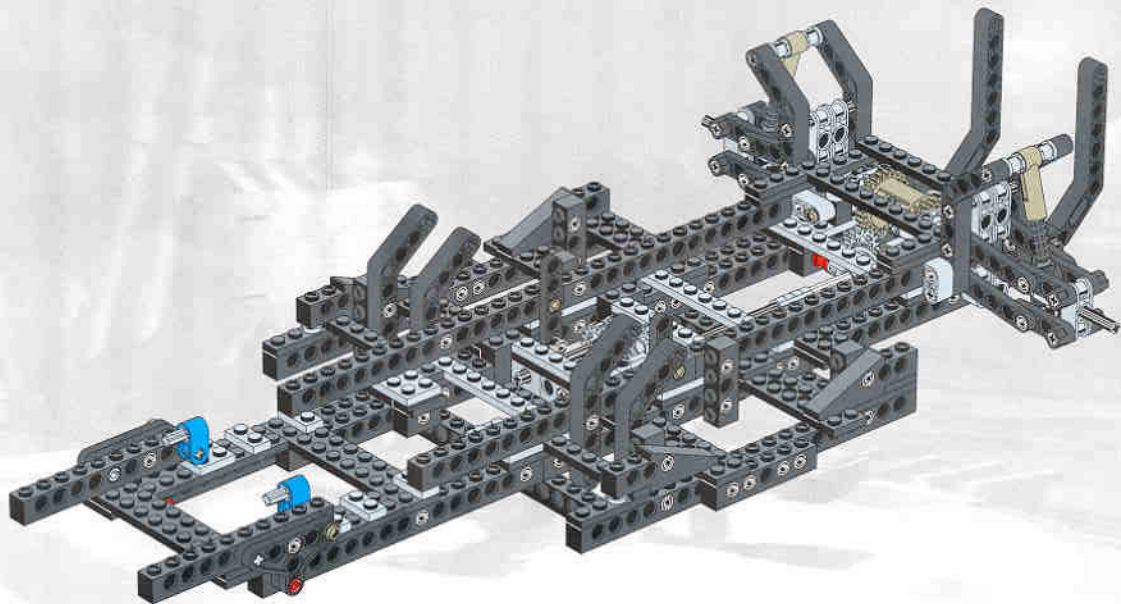

LEGO

TECHNIC

1

8448

CHASSIS

CHASSIS

1

2

3

4

5

6

15

2. 3. 10

21

1

- 2x [Grey 1x4 Technic Brick with 4 Holes]
- 1x [Black Technic Pin]
- 1x [Black Technic Pin]
- 1x [Black Technic Pin]

20

2x
1
2
4x

2x

LEGO logo

21

- 4x 
- 4x 
- 2x 

4