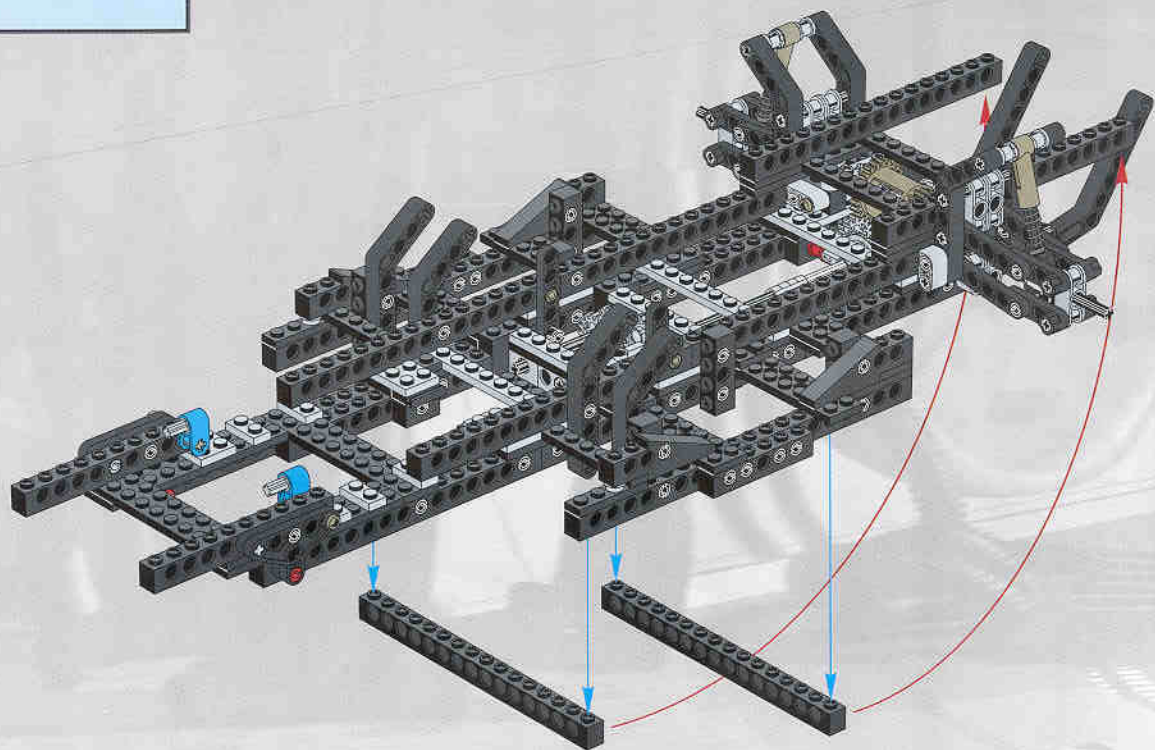

LEGO

TECHNIC

1

8448

CHASSIS

CHASSIS

1

2

3

4

5

6

15

2. 3. 10

21

1

- 2x [Grey 1x4 Technic Brick with 4 Holes]
- 1x [Black Technic Pin]
- 1x [Black Technic Pin]
- 1x [Black Technic Pin]

20

2x
1
2
4x

2x

LEGO logo

21

- 4x 
- 4x 
- 2x 

4