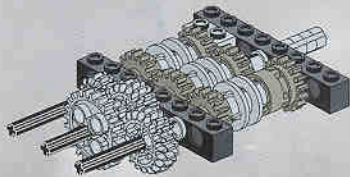

- 2x [Grey 1x4 Technic Brick with 4 Holes]
- 1x [Black Technic Pin]
- 1x [Black Technic Pin]
- 1x [Black Technic Pin]

20

2x
1
2
4x

2x

LEGO logo

21

- 4x 
- 4x 
- 2x 

4

23

1x

3x

26

TECHNIC

8448

1

2