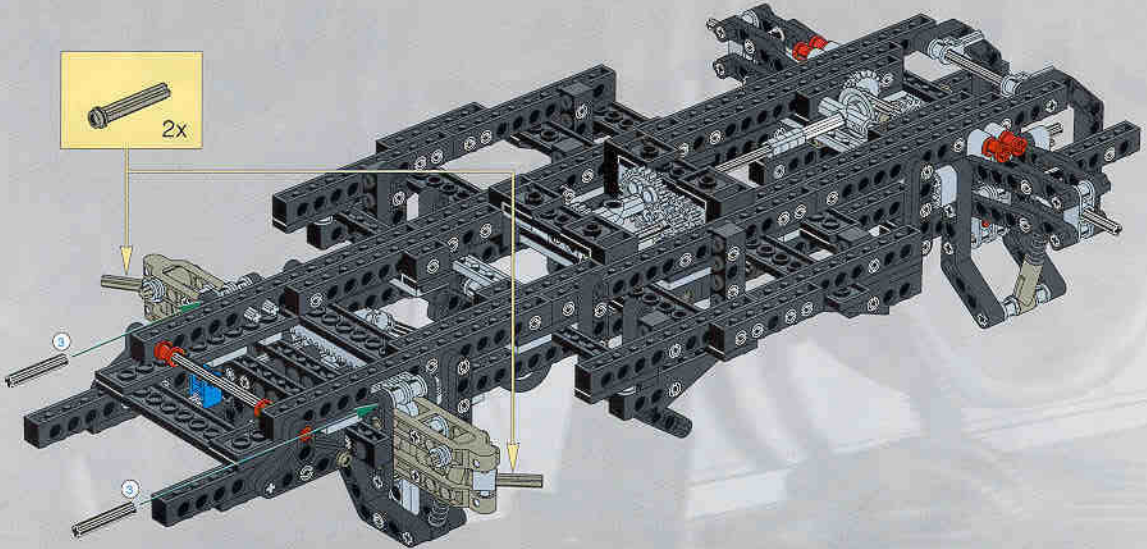

LEGO

TECHNIC

1

8448

CHASSIS

CHASSIS

1

2

- 2x [Grey 1x4 Technic Brick with 4 Holes]
- 1x [Black Technic Pin]
- 1x [Black Technic Pin]
- 1x [Black Technic Pin]

20

2x
1
2
4x

2x

LEGO logo

21

- 4x 
- 4x 
- 2x 

4