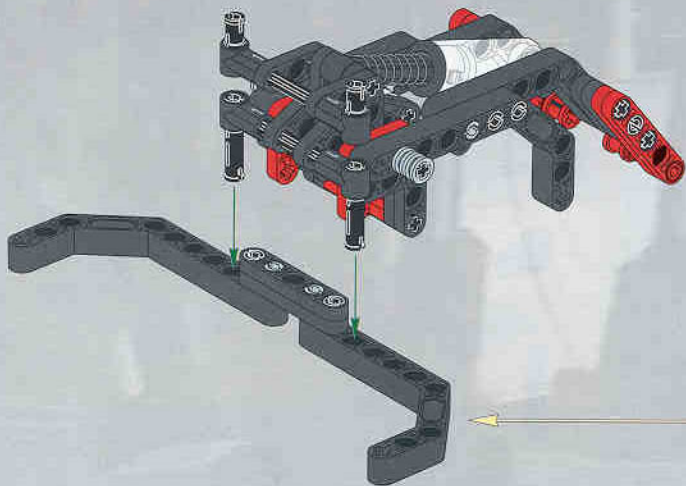

2

1

2

3

4

HOT ROD

LEGO
20

- 2x [Small black Technic pin]
- 2x [Long black Technic pin]
- 2x [L-shaped black Technic beam]