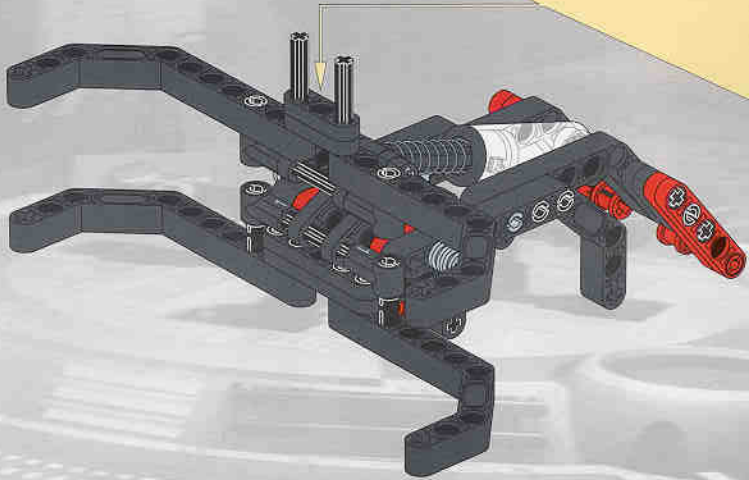

LEGO
20

- 2x [Small black Technic pin]
- 2x [Long black Technic pin]
- 2x [L-shaped black Technic beam]

1

2