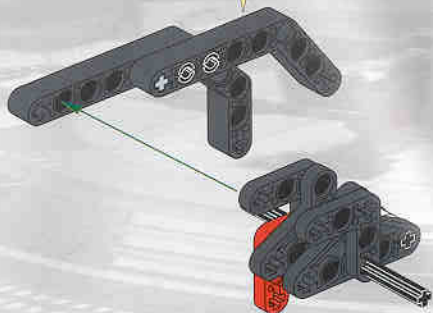

2

1

2

3

4

HOT ROD

LEGO
20

- 2x [Small black Technic pin]
- 2x [Long black Technic pin]
- 2x [L-shaped black Technic beam]