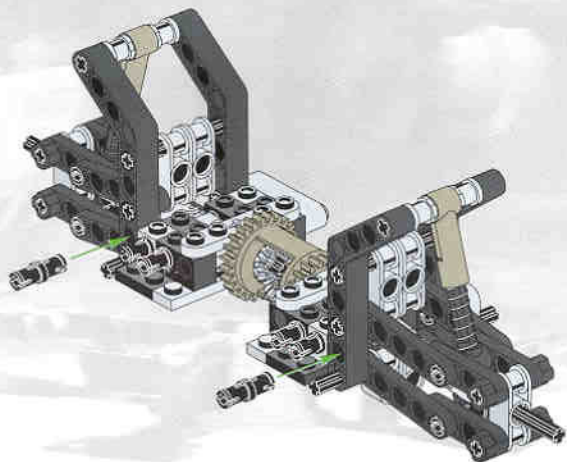

LEGO

TECHNIC

1

8448

CHASSIS

CHASSIS

1

2

3

4

5

6

15

2. 3. 10

21

1

- 2x [Grey 1x4 Technic Brick with 4 Holes]
- 1x [Black Technic Pin]
- 1x [Black Technic Pin]
- 1x [Black Technic Pin]

20

2x
1
2
4x

2x

LEGO logo

21

- 4x 
- 4x 
- 2x 

4