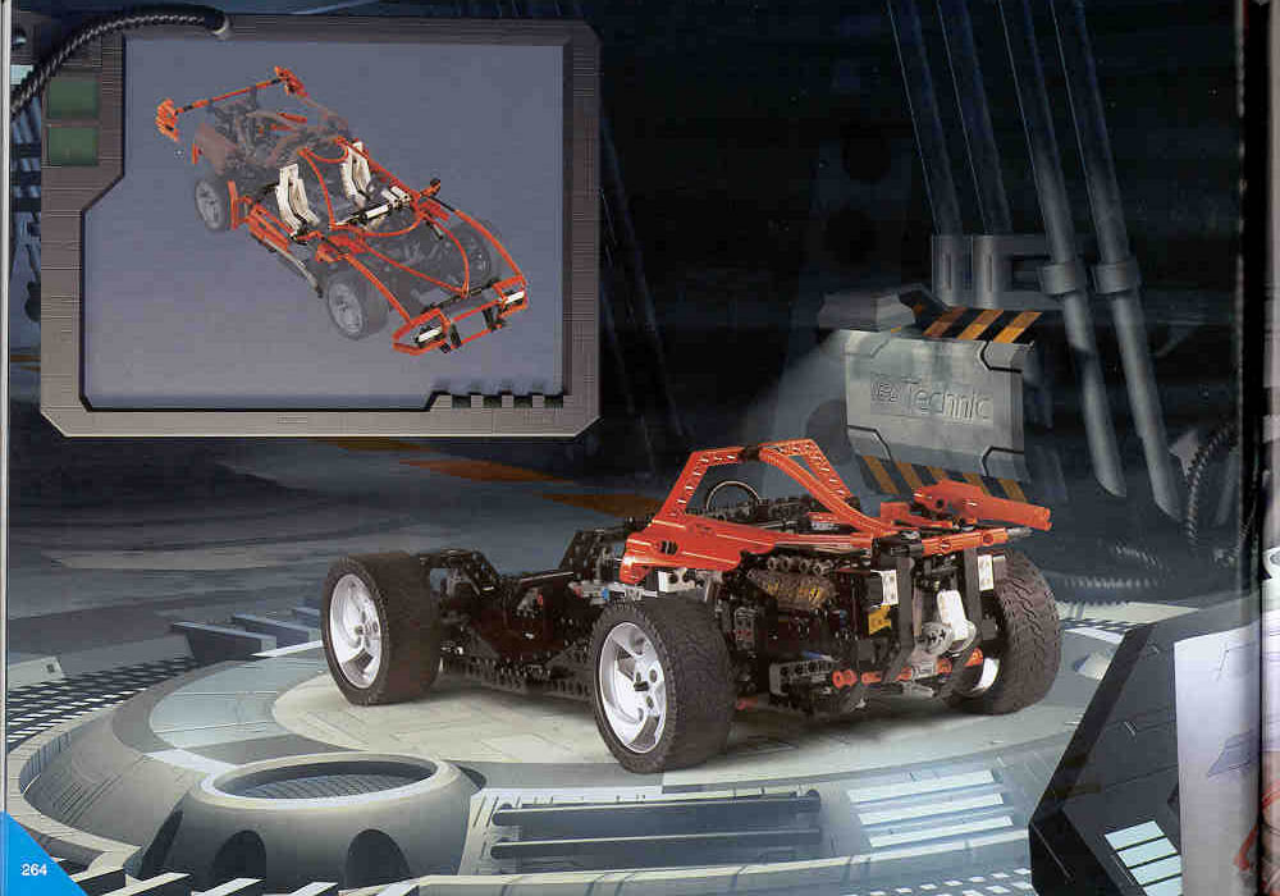

2

1

2

3

4

HOT ROD

LEGO
20

- 2x [Small black Technic pin]
- 2x [Long black Technic pin]
- 2x [L-shaped black Technic beam]