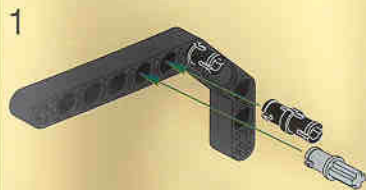

2

1

2

3

4

HOT ROD

LEGO
20

- 2x [Small black Technic pin]
- 2x [Long black Technic pin]
- 2x [L-shaped black Technic beam]