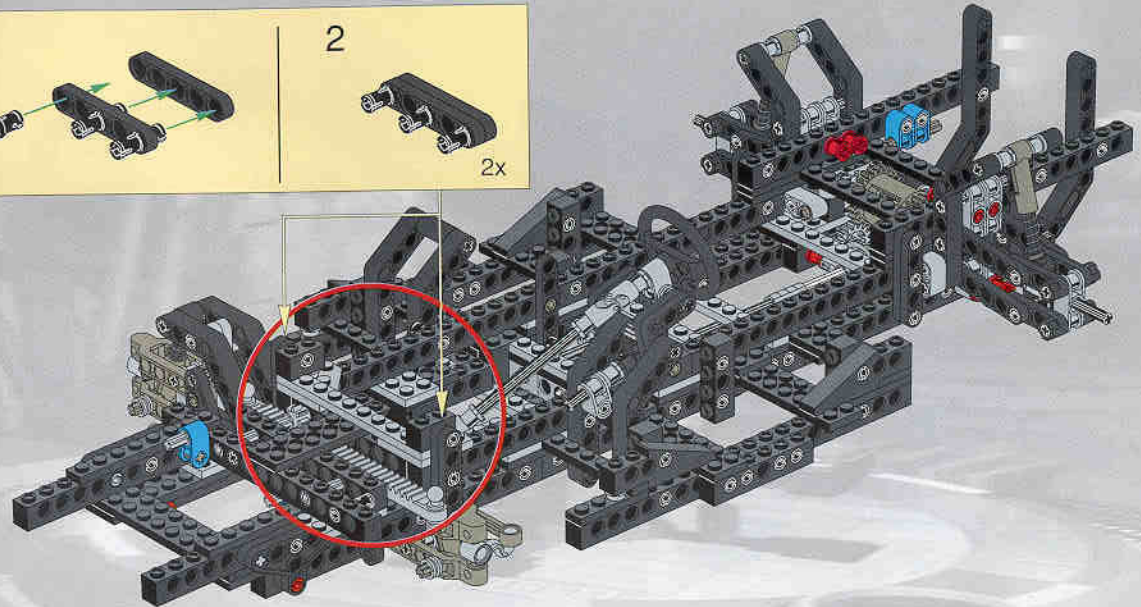

LEGO

TECHNIC

1

8448

CHASSIS

CHASSIS

1

2

- 2x [Grey 1x4 Technic Brick with 4 Holes]
- 1x [Black Technic Pin]
- 1x [Black Technic Pin]
- 1x [Black Technic Pin]

20

2x
1
2
4x

2x

LEGO logo

21

- 4x 
- 4x 
- 2x 

4