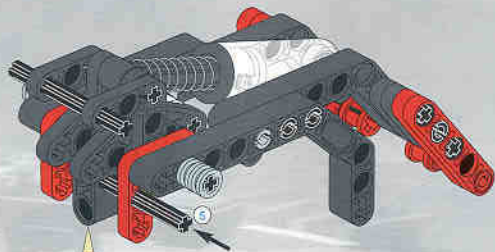

2

1

2

3

4

HOT ROD

LEGO
20

- 2x [Small black Technic pin]
- 2x [Long black Technic pin]
- 2x [L-shaped black Technic beam]