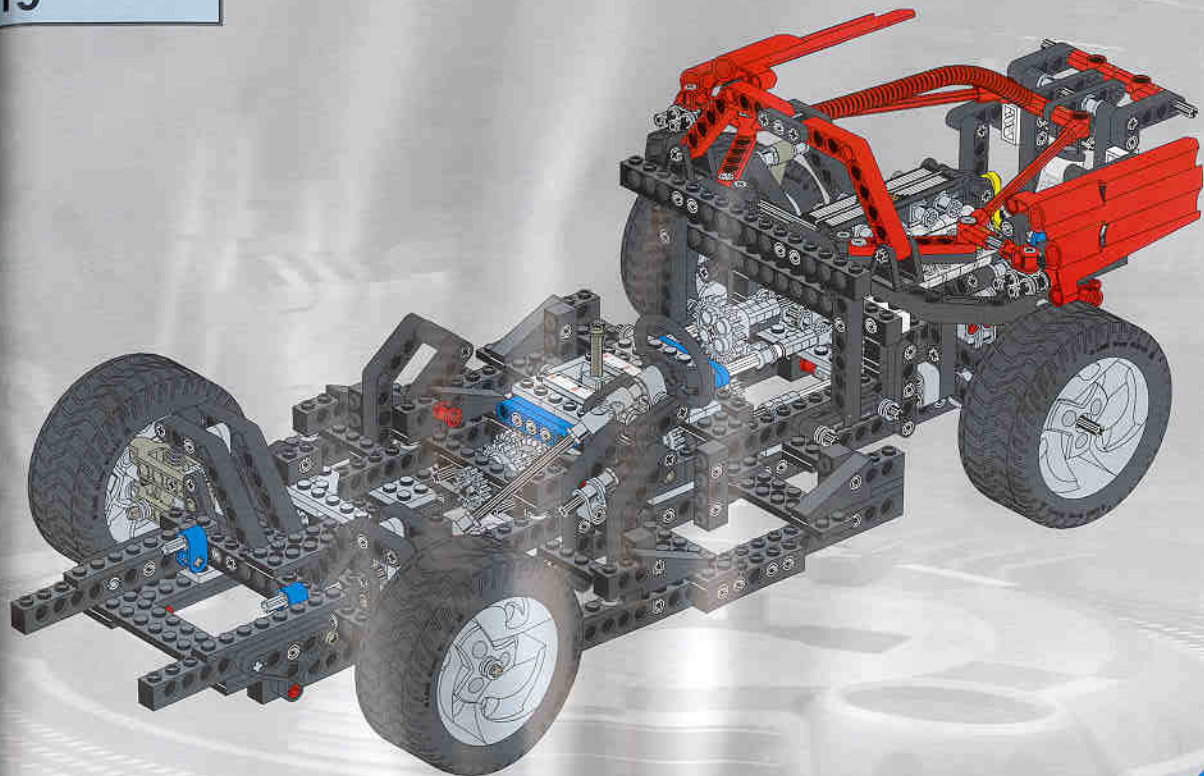

2

1

2

3

4

HOT ROD

LEGO
20

- 2x [Small black Technic pin]
- 2x [Long black Technic pin]
- 2x [L-shaped black Technic beam]