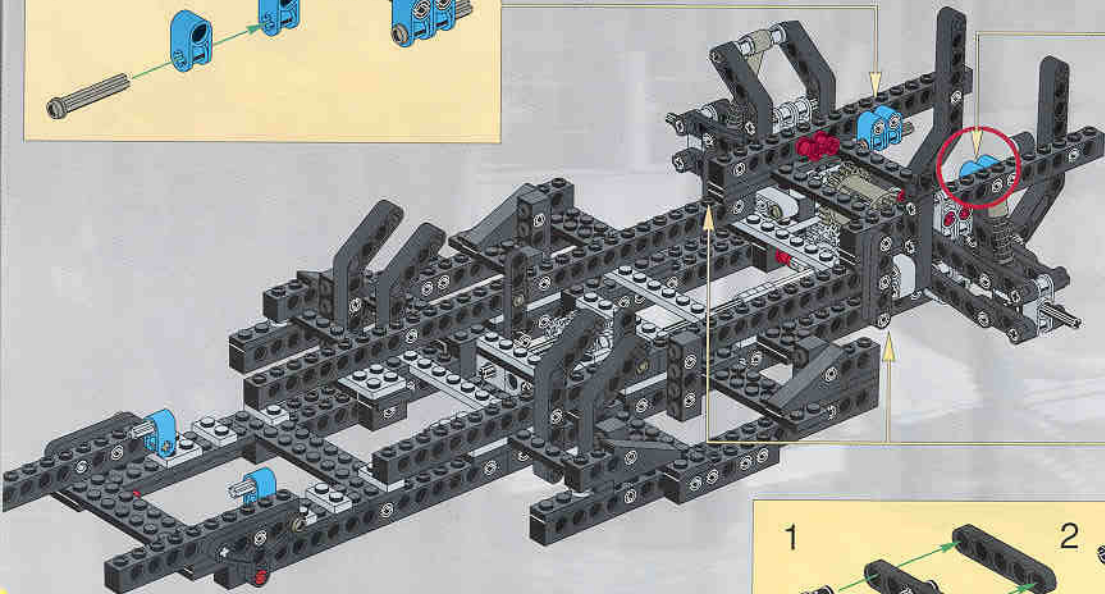

LEGO

TECHNIC

1

8448

CHASSIS

CHASSIS

1

2

3

4

5

6

15

2. 3. 10

21

1

- 2x [Grey 1x4 Technic Brick with 4 Holes]
- 1x [Black Technic Pin]
- 1x [Black Technic Pin]
- 1x [Black Technic Pin]

20

2x
1
2
4x

2x

LEGO logo

21

- 4x 
- 4x 
- 2x 

4