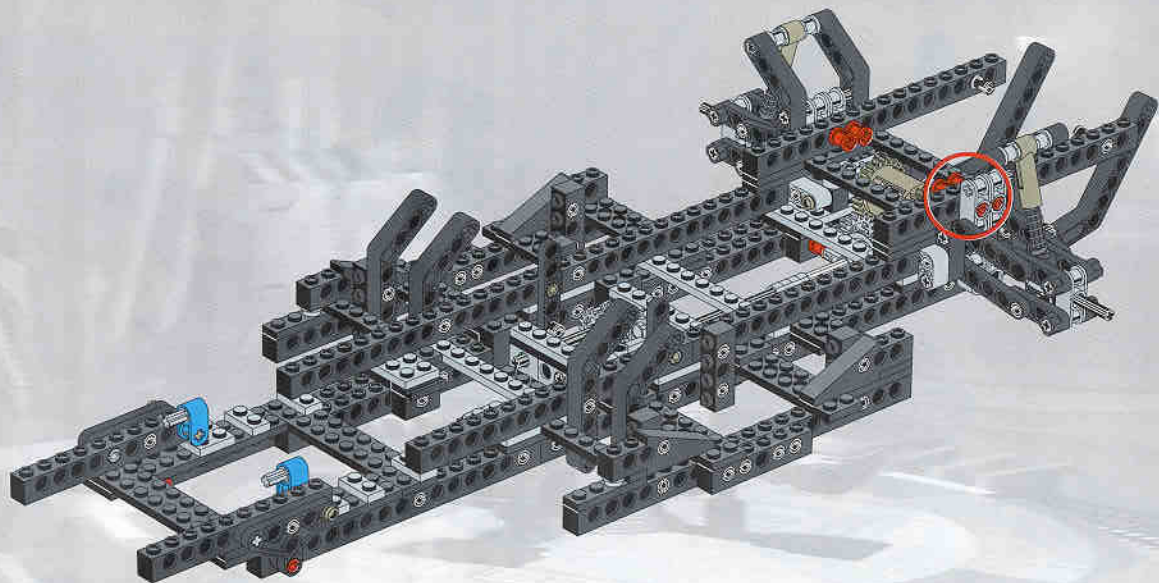

LEGO

TECHNIC

1

8448

CHASSIS

CHASSIS

1

2

3

4

5

6

15

2. 3. 10

21

1

- 2x [Grey 1x4 Technic Brick with 4 Holes]
- 1x [Black Technic Pin]
- 1x [Black Technic Pin]
- 1x [Black Technic Pin]

20

2x
1
2
4x

2x

LEGO logo

21

- 4x 
- 4x 
- 2x 

4