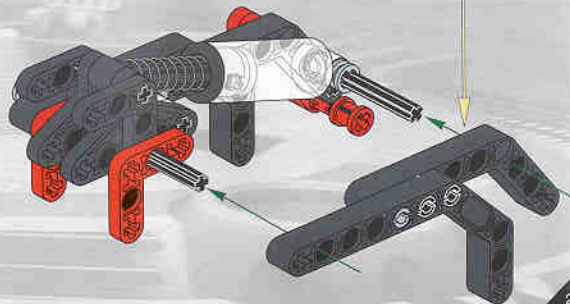

2

1

2

3

4

HOT ROD

LEGO
20

- 2x [Small black Technic pin]
- 2x [Long black Technic pin]
- 2x [L-shaped black Technic beam]