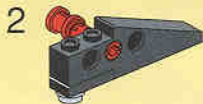

- 2x [Grey 1x4 Technic Brick with 4 Holes]
- 1x [Black Technic Pin]
- 1x [Black Technic Pin]
- 1x [Black Technic Pin]

20

2x
1
2
4x

2x

LEGO logo

21

- 4x 
- 4x 
- 2x 

4

23

1x

3x

26

TECHNIC

8448

1

2