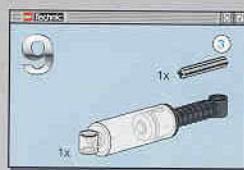

2

1

2

3

4

HOT ROD

LEGO
20

- 2x [Small black Technic pin]
- 2x [Long black Technic pin]
- 2x [L-shaped black Technic beam]