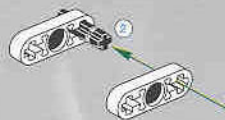

2

1

2

3

4

HOT ROD

LEGO
20

- 2x [Small black Technic pin]
- 2x [Long black Technic pin]
- 2x [L-shaped black Technic beam]