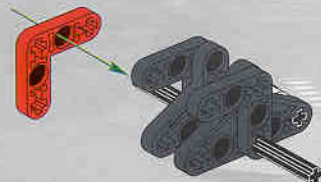

2

1

2

3

4

HOT ROD

LEGO
20

- 2x [Small black Technic pin]
- 2x [Long black Technic pin]
- 2x [L-shaped black Technic beam]

1

2

22

13

1x

2x

14

2x