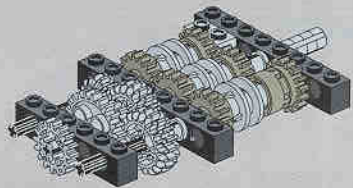

- 2x [Grey 1x4 Technic Brick with 4 Holes]
- 1x [Black Technic Pin]
- 1x [Black Technic Pin]
- 1x [Black Technic Pin]

20

2x
1
2
4x

2x

LEGO logo

21

- 4x 
- 4x 
- 2x 

4

23

1x

3x

26

TECHNIC

8448

1

2