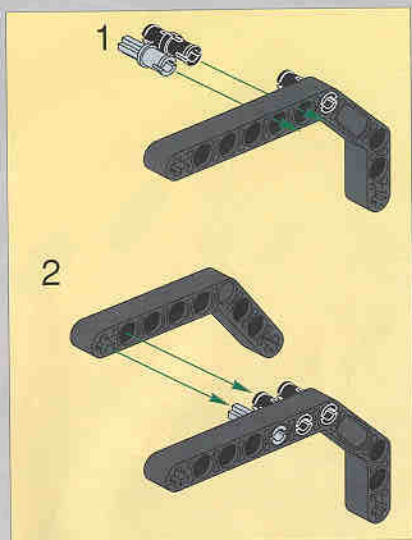

2

1

2

3

4

HOT ROD

LEGO
20

- 2x [Small black Technic pin]
- 2x [Long black Technic pin]
- 2x [L-shaped black Technic beam]