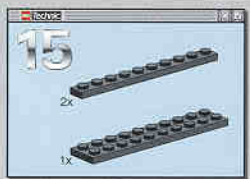

- 2x [Grey 1x4 Technic Brick with 4 Holes]
- 1x [Black Technic Pin]
- 1x [Black Technic Pin]
- 1x [Black Technic Pin]

20

2x
1
2
4x

2x

LEGO logo

21

- 4x 
- 4x 
- 2x 

4

23

1x

3x

26

TECHNIC

8448

1

2