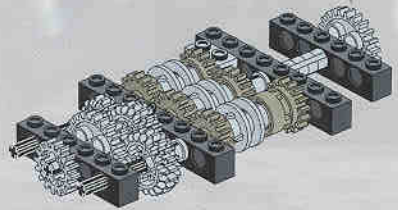

- 2x [Grey 1x4 Technic Brick with 4 Holes]
- 1x [Black Technic Pin]
- 1x [Black Technic Pin]
- 1x [Black Technic Pin]

20

2x
1
2
4x

2x

LEGO logo

21

- 4x 
- 4x 
- 2x 

4

23

1x

3x

26

TECHNIC

8448

1

2