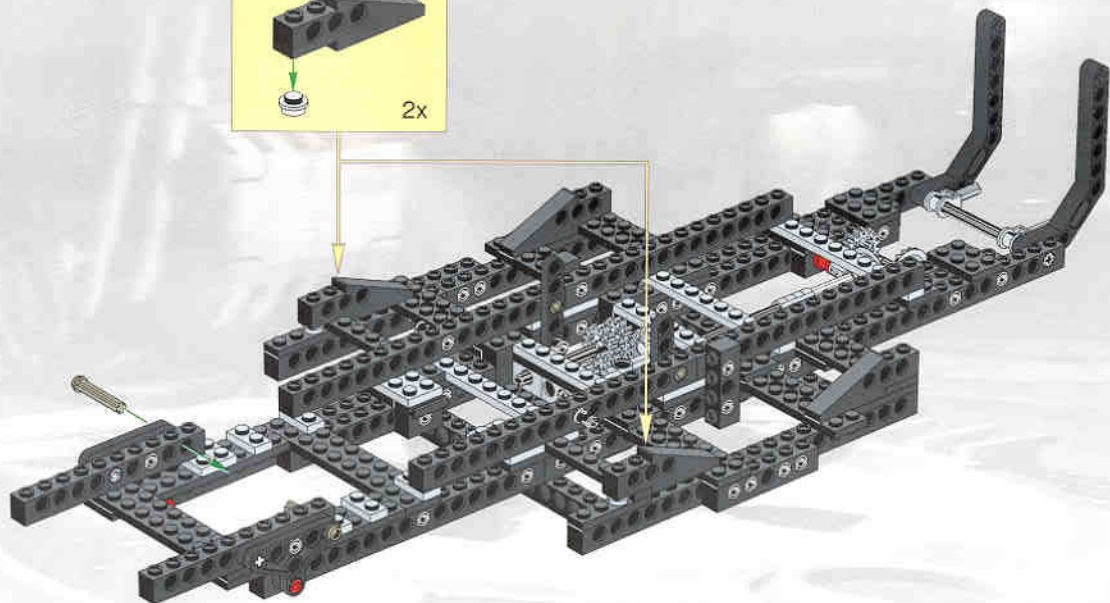

LEGO

TECHNIC

1

8448

CHASSIS

CHASSIS

1

2

- 2x [Grey 1x4 Technic Brick with 4 Holes]
- 1x [Black Technic Pin]
- 1x [Black Technic Pin]
- 1x [Black Technic Pin]

20

2x
1
2
4x

2x

LEGO logo

21

- 4x 
- 4x 
- 2x 

4