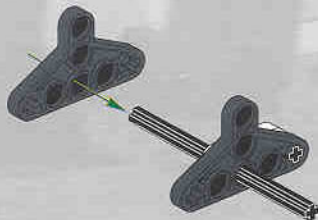

2

1

2

3

4

HOT ROD

LEGO
20

- 2x [Small black Technic pin]
- 2x [Long black Technic pin]
- 2x [L-shaped black Technic beam]

1

2

22

13

1x

2x

14

2x