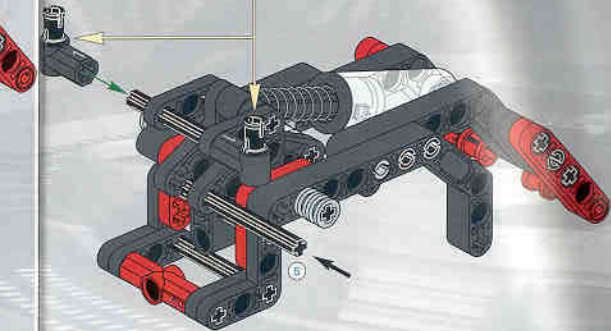

2

1

2

3

4

HOT ROD

LEGO
20

- 2x [Small black Technic pin]
- 2x [Long black Technic pin]
- 2x [L-shaped black Technic beam]