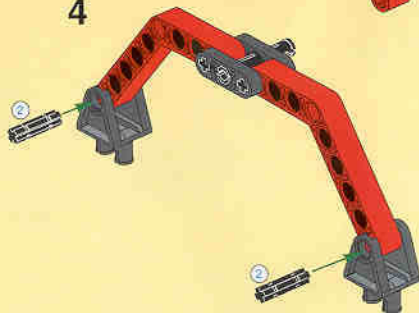

2

1

2

3

4

HOT ROD

LEGO
20

- 2x [Small black Technic pin]
- 2x [Long black Technic pin]
- 2x [L-shaped black Technic beam]