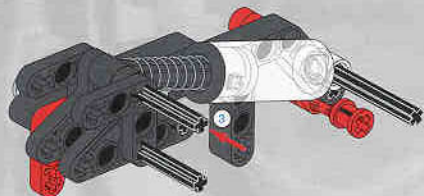

2

1

2

3

4

HOT ROD

LEGO
20

- 2x [Small black Technic pin]
- 2x [Long black Technic pin]
- 2x [L-shaped black Technic beam]