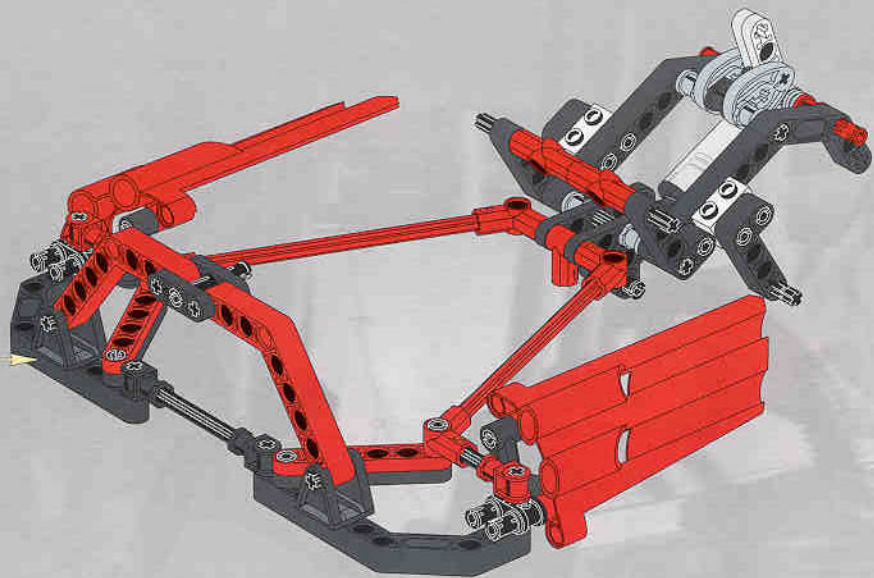

2

1

2

3

4

HOT ROD

LEGO
20

- 2x [Small black Technic pin]
- 2x [Long black Technic pin]
- 2x [L-shaped black Technic beam]