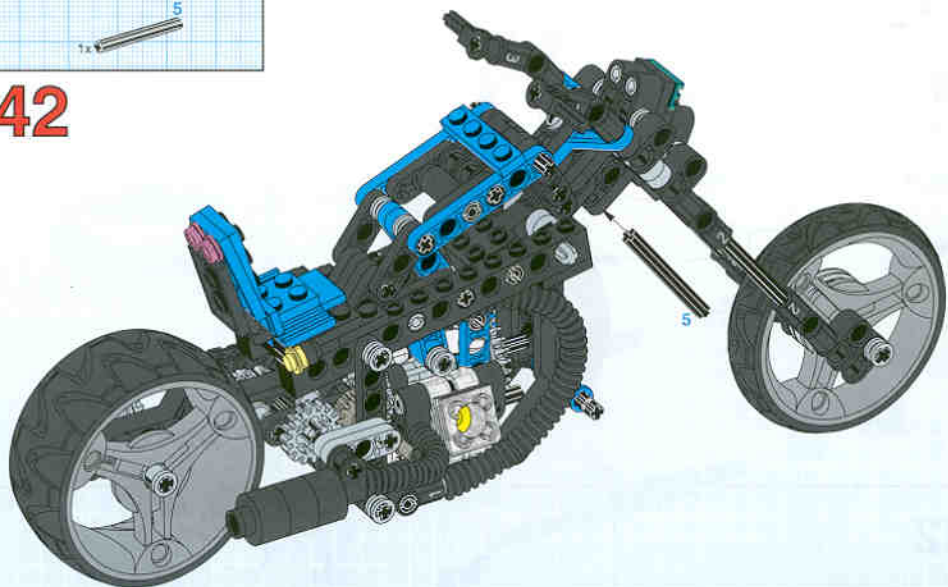

4

12

42

The logo is on a blue rectangular background with rounded corners. It features a yellow horizontal line near the top and two yellow diagonal lines crossing from the top-left to the bottom-right. The text 'LR1200' is centered. 'LR' is in a bold, red, italicized font with a black outline. '1200' is in a white, rounded, sans-serif font with a black outline.