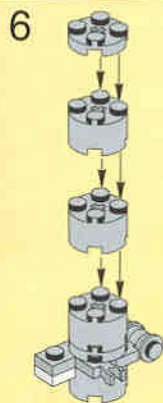

25

26

27

28

29

30

31

32

41

42

Sub-assembly steps:

1. Start with a red 2x4 Technic brick with holes.
2. Attach a grey 1x2 Technic brick with holes to the top of the red brick.
3. Attach a red 1x2 Technic brick with holes to the top of the grey brick.
4. Attach a red 1x2 Technic brick with holes to the side of the assembly.
5. Attach a red 1x2 Technic brick with holes to the side of the assembly.

2x

Main assembly diagram showing the sub-assembly being attached to a larger white and red LEGO Technic structure. The sub-assembly is being attached to the top of the structure. A callout box shows the sub-assembly being attached to a white 1x2 Technic brick with holes, which is then attached to a white 1x2 Technic brick with holes, which is then attached to a white 1x2 Technic brick with holes. 2x