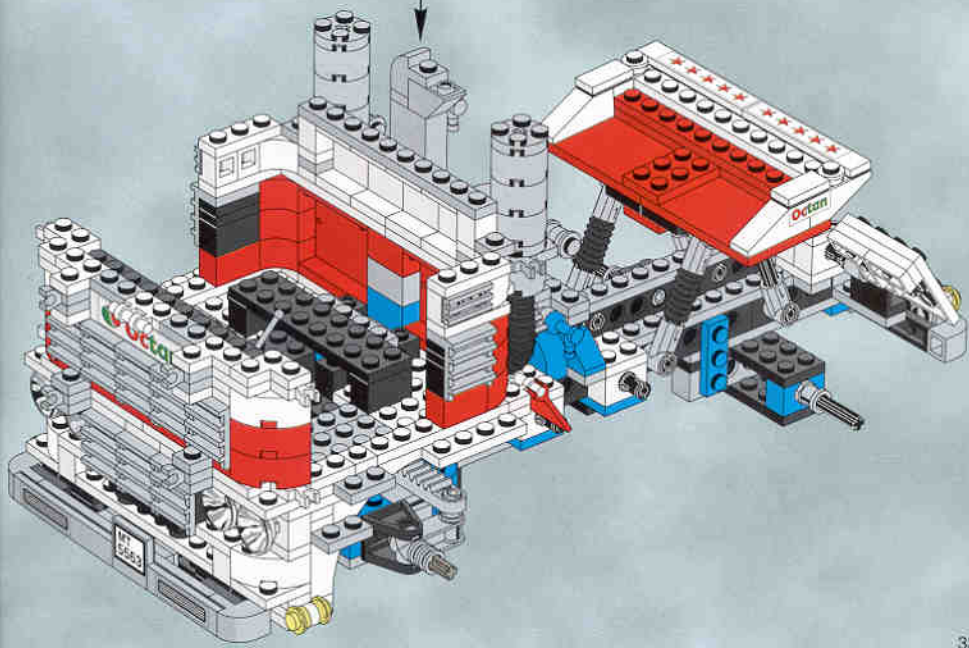

41

42

Sub-assembly steps:

1. Start with a red 2x4 Technic brick with holes.
2. Attach a grey 1x2 Technic brick with holes to the top of the red brick.
3. Attach a red 1x2 Technic brick with holes to the top of the grey brick.
4. Attach a red 1x2 Technic brick with holes to the side of the assembly.
5. Attach a red 1x2 Technic brick with holes to the side of the assembly.

2x

Main assembly diagram showing the sub-assembly being attached to a larger white and red LEGO Technic structure. The sub-assembly is being attached to the top of the structure. A callout box shows the sub-assembly being attached to a white 1x2 Technic brick with holes, which is then attached to a white 1x2 Technic brick with holes, which is then attached to a white 1x2 Technic brick with holes. 2x