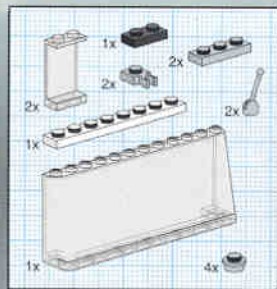

41

42

Sub-assembly steps:

1. Start with a red 2x4 Technic brick with holes.
2. Attach a grey 1x2 Technic brick with holes to the top of the red brick.
3. Attach a red 1x2 Technic brick with holes to the top of the grey brick.
4. Attach a red 1x2 Technic brick with holes to the side of the assembly.
5. Attach a red 1x2 Technic brick with holes to the side of the assembly.

2x

Main assembly diagram showing the sub-assembly being attached to a larger white and red LEGO Technic structure. The sub-assembly is being attached to the top of the structure. A callout box shows the sub-assembly being attached to a white 1x2 Technic brick with holes, which is then attached to a white 1x2 Technic brick with holes, which is then attached to a white 1x2 Technic brick with holes. 2x