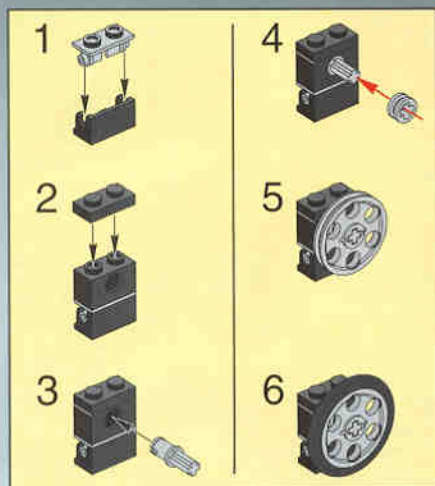

41

42

Sub-assembly steps:

1. Start with a red 2x4 Technic brick with holes.
2. Attach a grey 1x2 Technic brick with holes to the top of the red brick.
3. Attach a red 1x2 Technic brick with holes to the top of the grey brick.
4. Attach a red 1x2 Technic brick with holes to the side of the assembly.
5. Attach a red 1x2 Technic brick with holes to the side of the assembly.

2x

Main assembly diagram showing the sub-assembly being attached to a larger white and red LEGO Technic structure. The sub-assembly is being attached to the top of the structure. A callout box shows the sub-assembly being attached to a white 1x2 Technic brick with holes, which is then attached to a white 1x2 Technic brick with holes, which is then attached to a white 1x2 Technic brick with holes. 2x