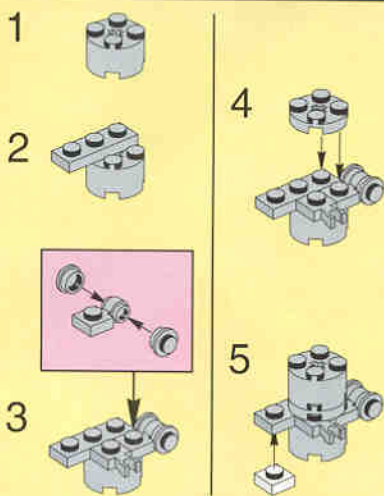

25

26

27

28

29

30

31

32

41

42

Sub-assembly steps:

1. Start with a red 2x4 Technic brick with holes.
2. Attach a grey 1x2 Technic brick with holes to the top of the red brick.
3. Attach a red 1x2 Technic brick with holes to the top of the grey brick.
4. Attach a red 1x2 Technic brick with holes to the side of the assembly.
5. Attach a red 1x2 Technic brick with holes to the side of the assembly.

2x

Main assembly diagram showing the sub-assembly being attached to a larger white and red LEGO Technic structure. The sub-assembly is being attached to the top of the structure. A callout box shows the sub-assembly being attached to a white 1x2 Technic brick with holes, which is then attached to a white 1x2 Technic brick with holes, which is then attached to a white 1x2 Technic brick with holes. 2x