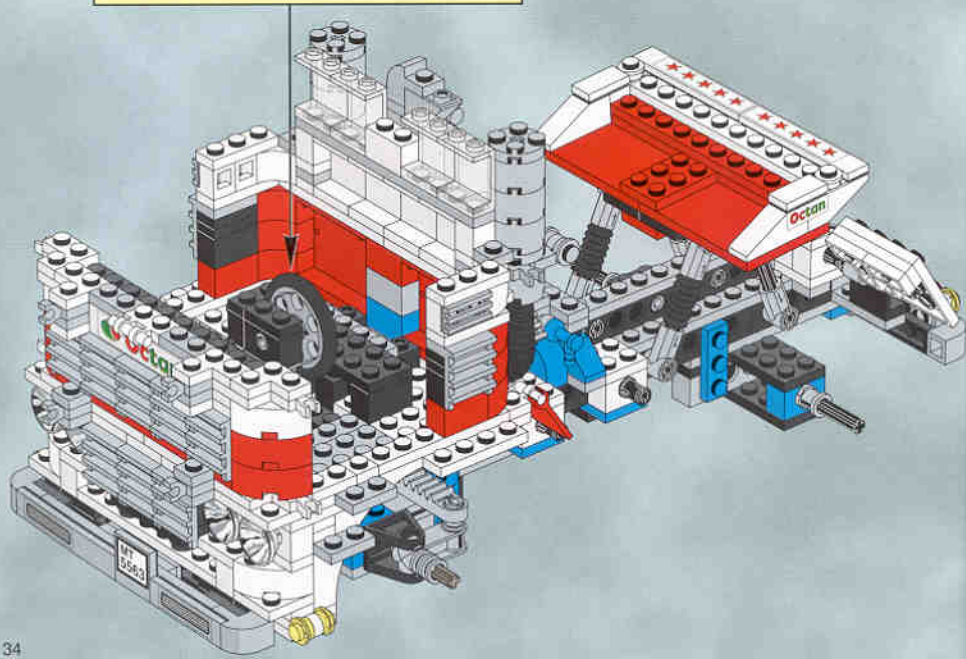

41

42

Sub-assembly steps:

1. Start with a red 2x4 Technic brick with holes.
2. Attach a grey 1x2 Technic brick with holes to the top of the red brick.
3. Attach a red 1x2 Technic brick with holes to the top of the grey brick.
4. Attach a red 1x2 Technic brick with holes to the side of the assembly.
5. Attach a red 1x2 Technic brick with holes to the side of the assembly.

2x

Main assembly diagram showing the sub-assembly being attached to a larger white and red LEGO Technic structure. The sub-assembly is being attached to the top of the structure. A callout box shows the sub-assembly being attached to a white 1x2 Technic brick with holes, which is then attached to a white 1x2 Technic brick with holes, which is then attached to a white 1x2 Technic brick with holes. 2x