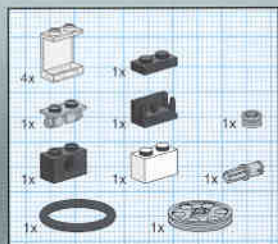

41

42

Sub-assembly steps:

1. Start with a red 2x4 Technic brick with holes.
2. Attach a grey 1x2 Technic brick with holes to the top of the red brick.
3. Attach a red 1x2 Technic brick with holes to the top of the grey brick.
4. Attach a red 1x2 Technic brick with holes to the side of the assembly.
5. Attach a red 1x2 Technic brick with holes to the side of the assembly.

2x

Main assembly diagram showing the sub-assembly being attached to a larger white and red LEGO Technic structure. The sub-assembly is being attached to the top of the structure. A callout box shows the sub-assembly being attached to a white 1x2 Technic brick with holes, which is then attached to a white 1x2 Technic brick with holes, which is then attached to a white 1x2 Technic brick with holes. 2x