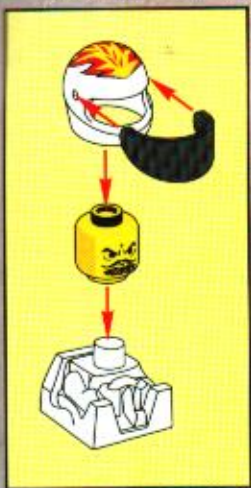

LEGO

RACERS

4593

**PULLBACK
MOTOR**

Zero Hurricane & Red Blizzard

2

1

2