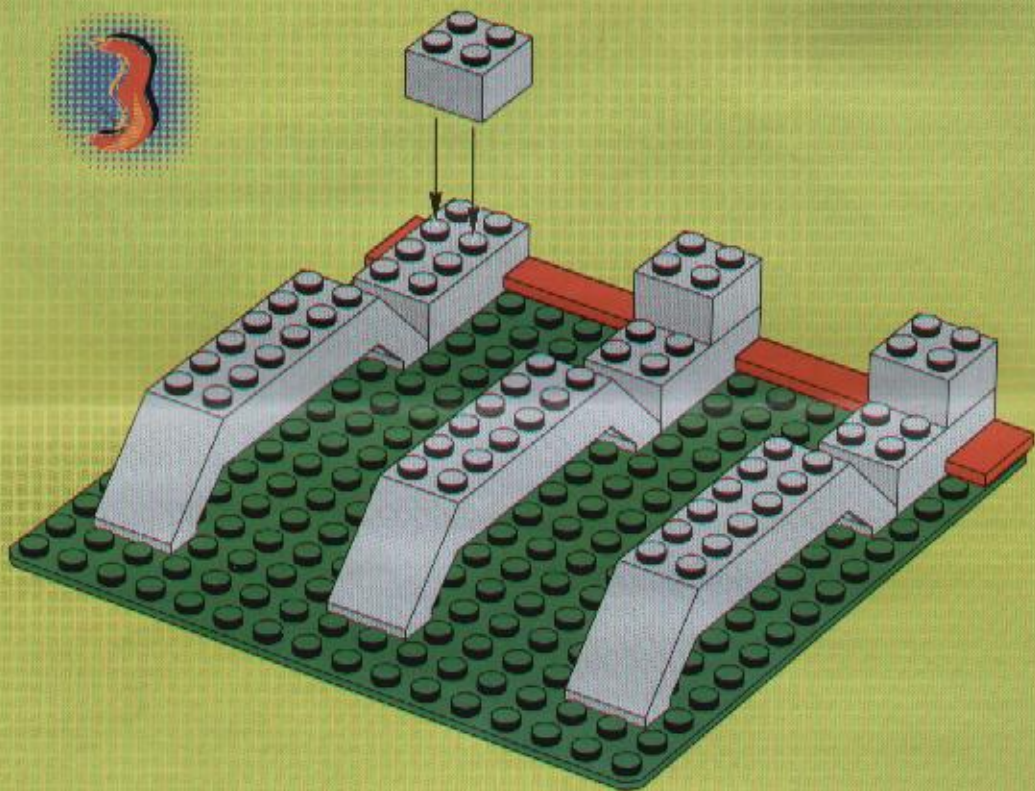

LEGO

3403

LEGO

4132649

6

8

10

12

3409+3401

3409+3410

3409+3409

+

3401+3401+3410

+

A vibrant scene featuring various LEGO minifigures on a green field. In the background, a soccer game is in progress with a goal and a player in a red and white striped jersey. In the foreground, a player in a green jersey with the number 11 is running, and another player in a green jersey with the number 10 is falling. A large soccer ball is in the air, and a player in a blue and red striped jersey is also visible. The overall atmosphere is energetic and celebratory.