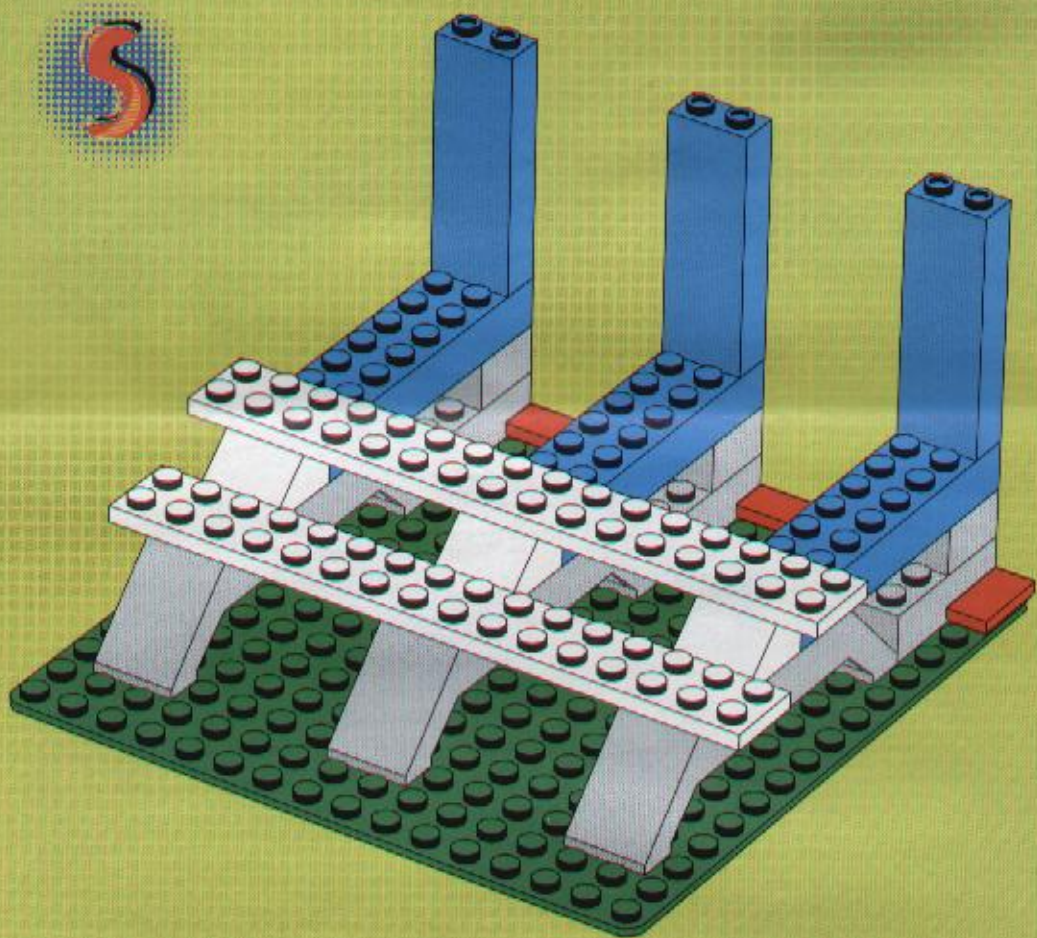

LEGO

3403

LEGO

4132649

6

8

10

12

3409+3401

3409+3410

3409+3409

+

3401+3401+3410

+

A vibrant scene featuring various LEGO minifigures on a green field. In the background, a soccer game is in progress with a goal and a player in a red and white striped jersey. In the foreground, a player in a green jersey with the number 11 is running, and another player in a green jersey with the number 10 is falling. A large soccer ball is in the air, and a player in a blue and red striped jersey is also visible. The overall atmosphere is energetic and celebratory.