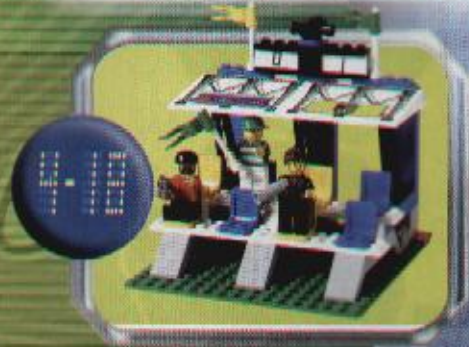

LEGO

3403

LEGO

4132649

6

8

10

12

3409+3401

3409+3410

3409+3409

+

3401+3401+3410

+

A vibrant scene featuring various LEGO minifigures on a green field. In the background, a soccer game is in progress with a goal and a player in a red and white striped jersey. In the foreground, a player in a green jersey with the number 11 is running, and another player in a green jersey with the number 10 is falling. A large soccer ball is in the air, and a player in a blue and red striped jersey is also visible. The overall atmosphere is energetic and celebratory.