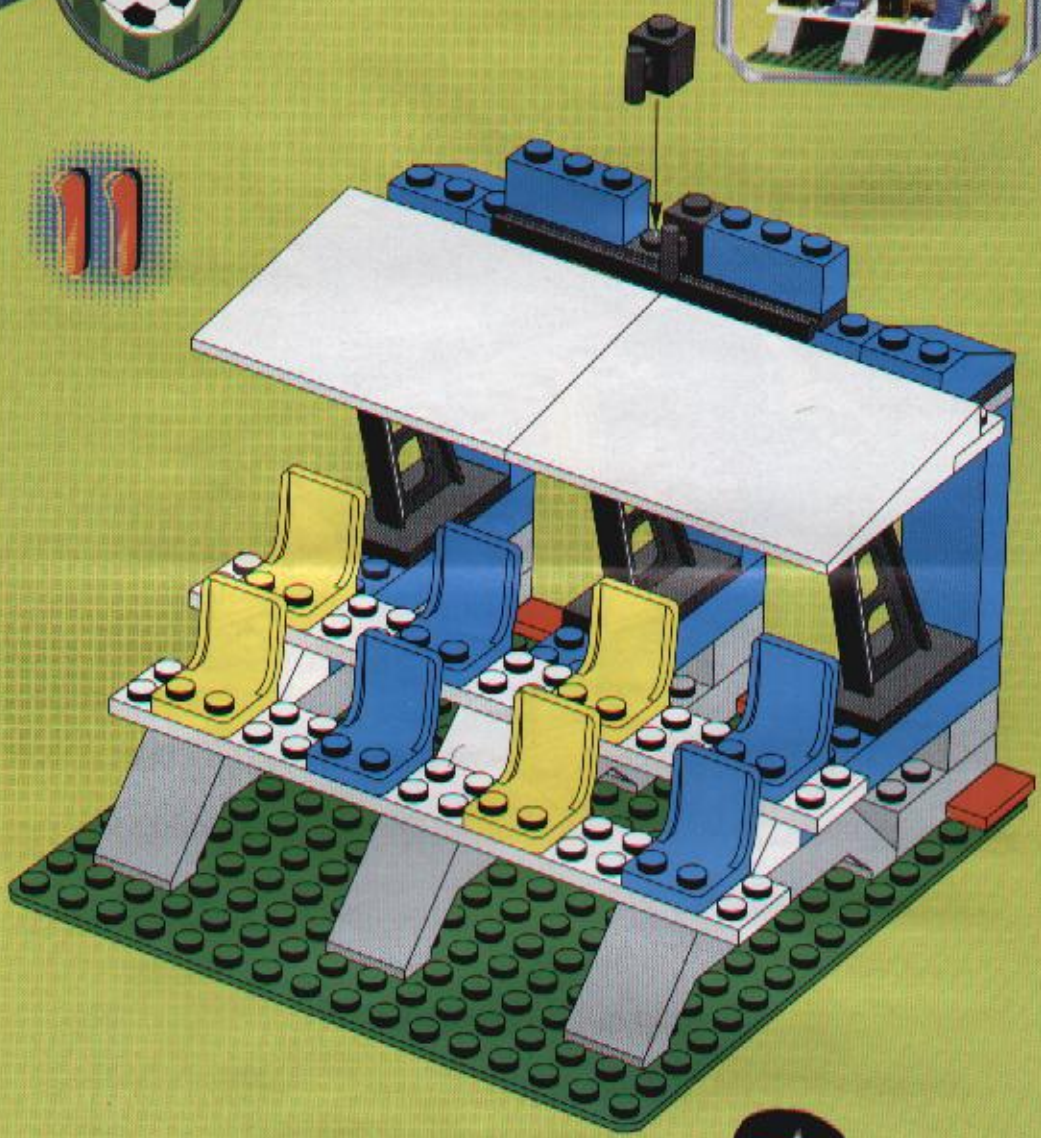

LEGO

3403

LEGO

4132649

6

8

10

12

3409+3401

3409+3410

3409+3409

+

3401+3401+3410

+

A vibrant scene featuring various LEGO minifigures on a green field. In the background, a soccer game is in progress with a goal and a player in a red and white striped jersey. In the foreground, a player in a green jersey with the number 11 is running, and another player in a green jersey with the number 10 is falling. A large soccer ball is in the air, and a player in a blue and red striped jersey is also visible. The overall atmosphere is energetic and celebratory.