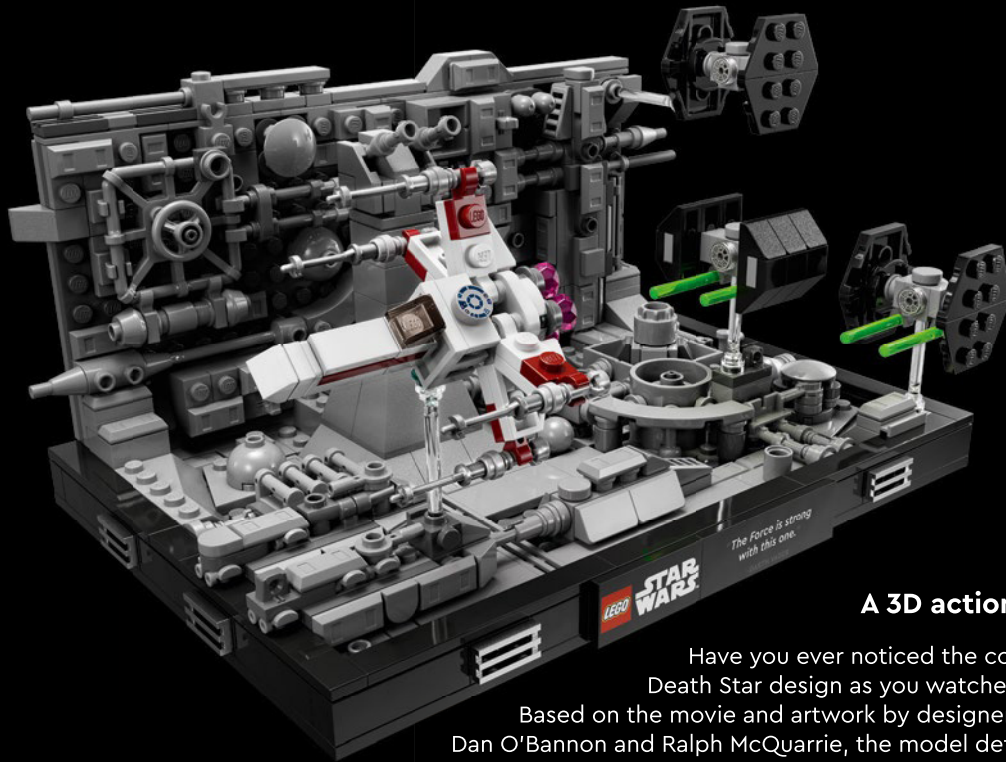

A 3D action experience

Have you ever noticed the complexity of the Death Star design as you watched *A New Hope*? Based on the movie and artwork by designers Joe Johnston, Dan O'Bannon and Ralph McQuarrie, the model details the intense drama and action in the climactic battle. Now you can freeze the scene and zoom in on every detail.