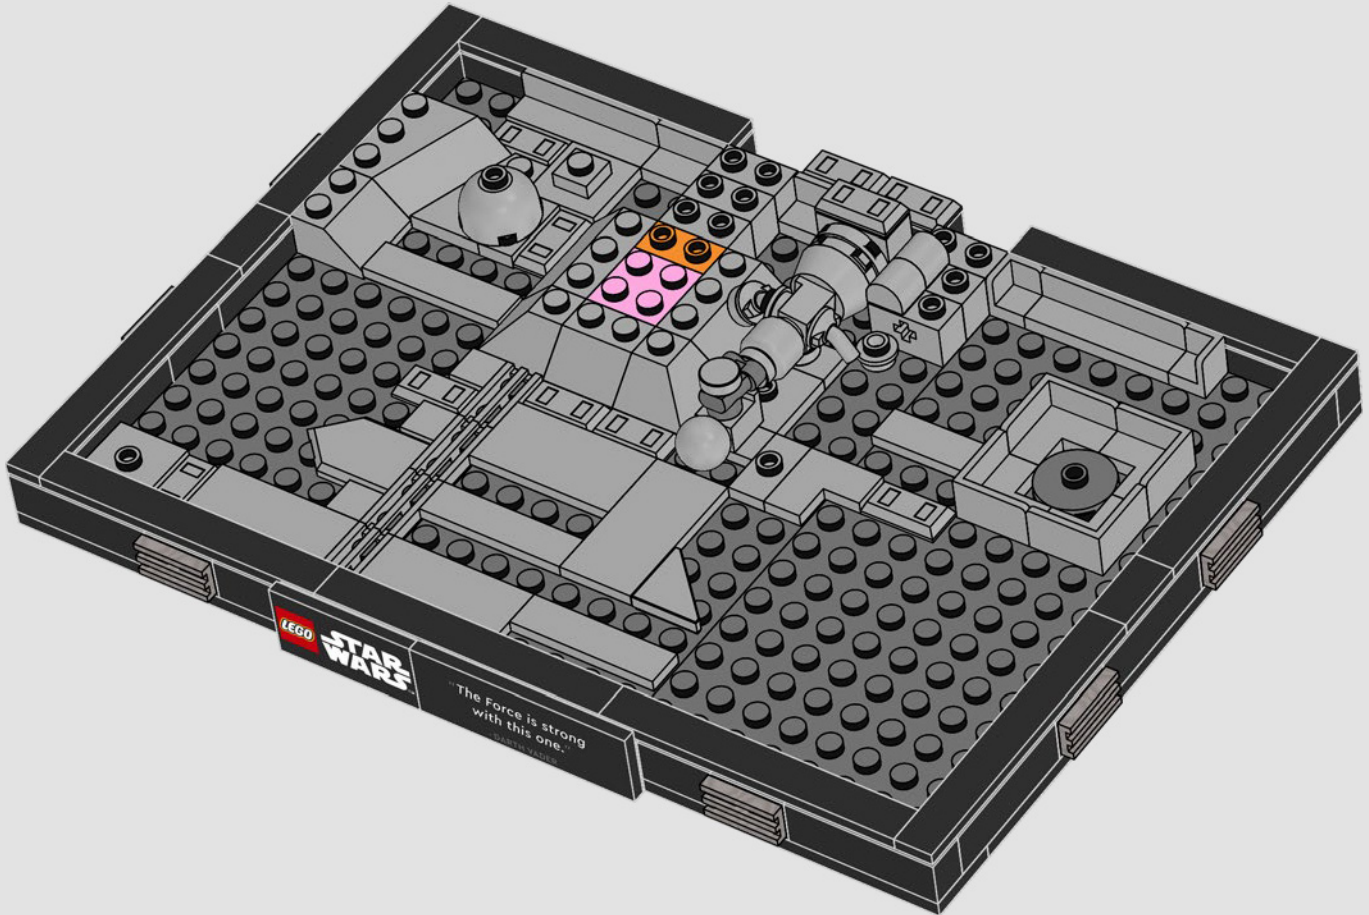

**"The Force is strong with this one."
– Darth Vader**

75329 Death Star™ Trench Run Diorama

The Trench Run scene from *Star Wars: A New Hope* always gives us the chills and, for the first time, we're recreating part of it in this vibrant diorama. Capture the seconds that mark the beginning of the end for the Empire – and feel free to add your own cool galactic battle sound effects!

14

15

17

18

19

20

22

23