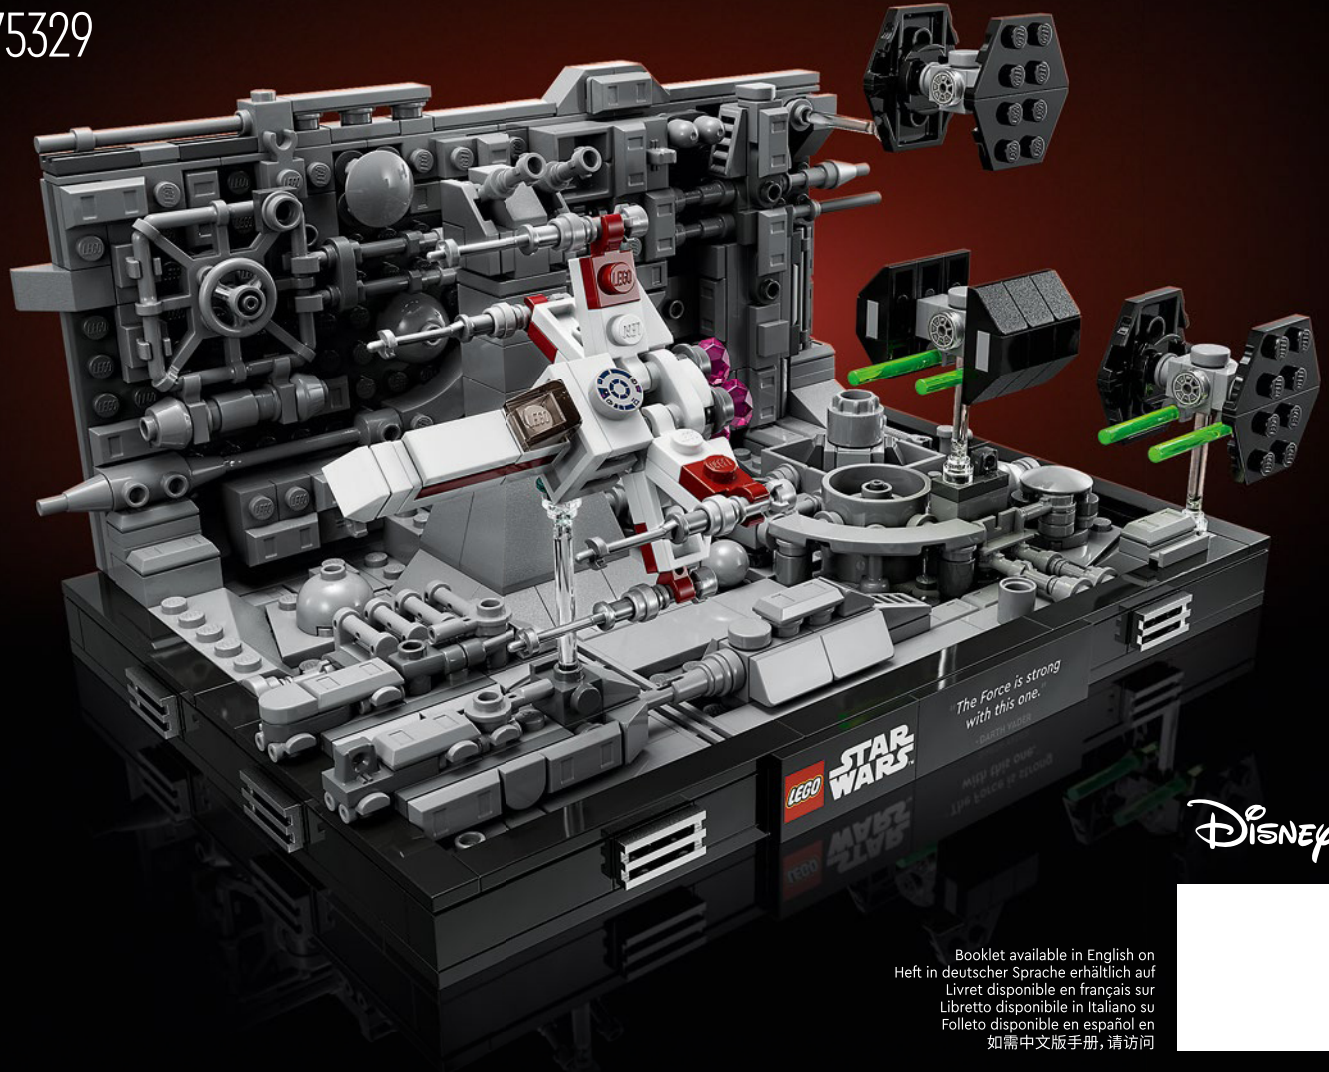

STAR WARS™

75329

Booklet available in English on
Heft in deutscher Sprache erhältlich auf
Livret disponible en français sur
Libretto disponibile in italiano su
Folleto disponible en español en
如需中文版手册, 请访问