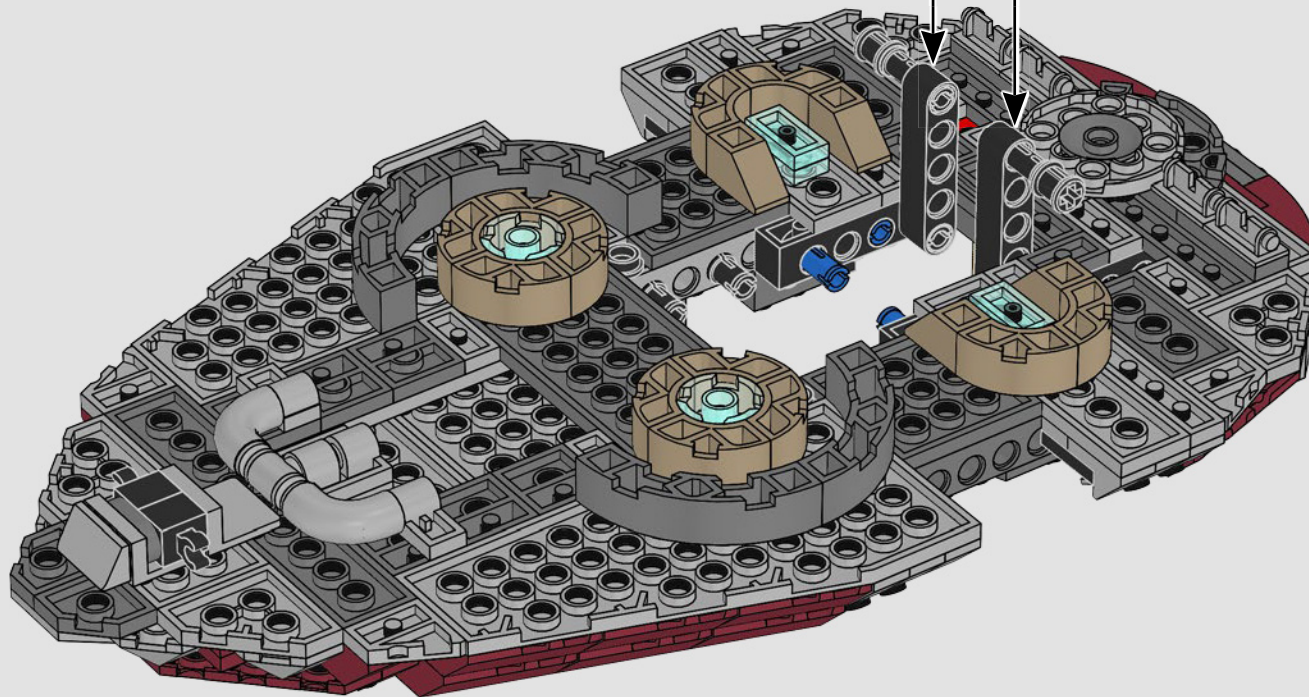

STAR WARS

2000
SLAVE I™

7144 | **165 PIECES**

Piece Count

This original model included just 165 LEGO® pieces.

Minifigure

The rotating blaster was designed without a shooting function.

Fun Fact

67

68

69

70

71

72

73

74