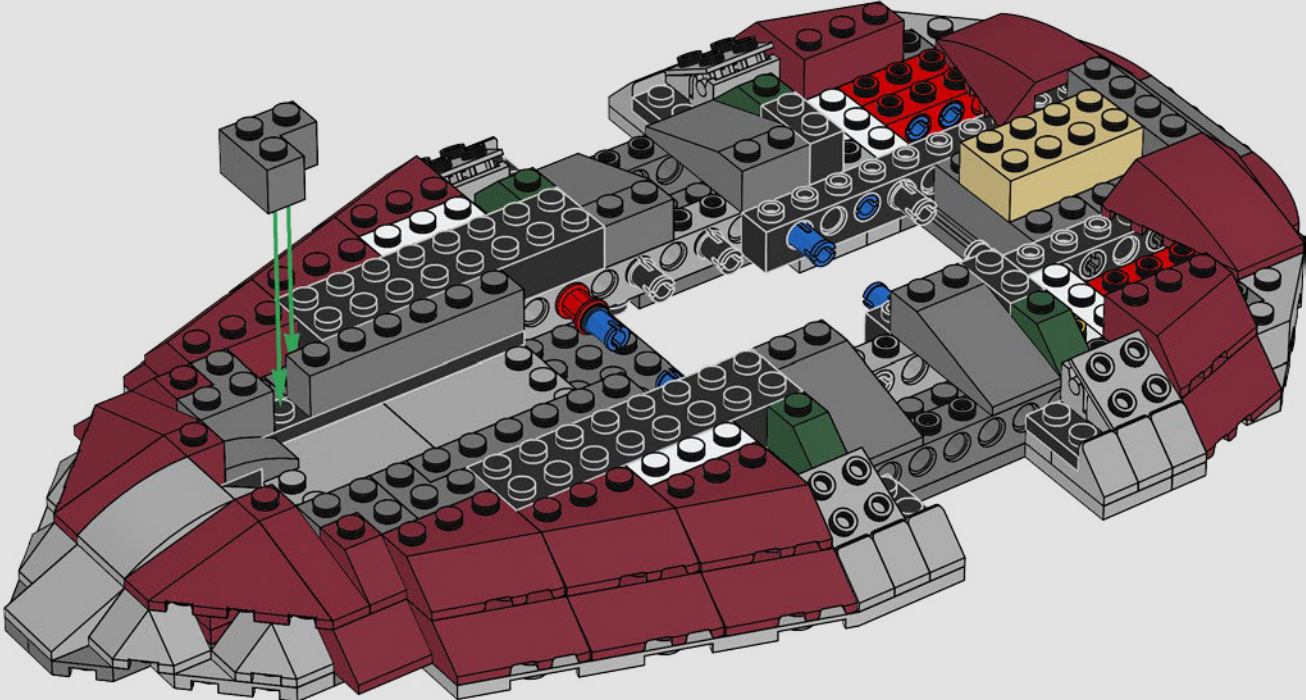

STAR WARS

2000
SLAVE I™

7144 | **165 PIECES**

Piece Count

This original model included just 165 LEGO® pieces.

Minifigure

The rotating blaster was designed without a shooting function.

Fun Fact

50

51

52

53

54

55

56

58