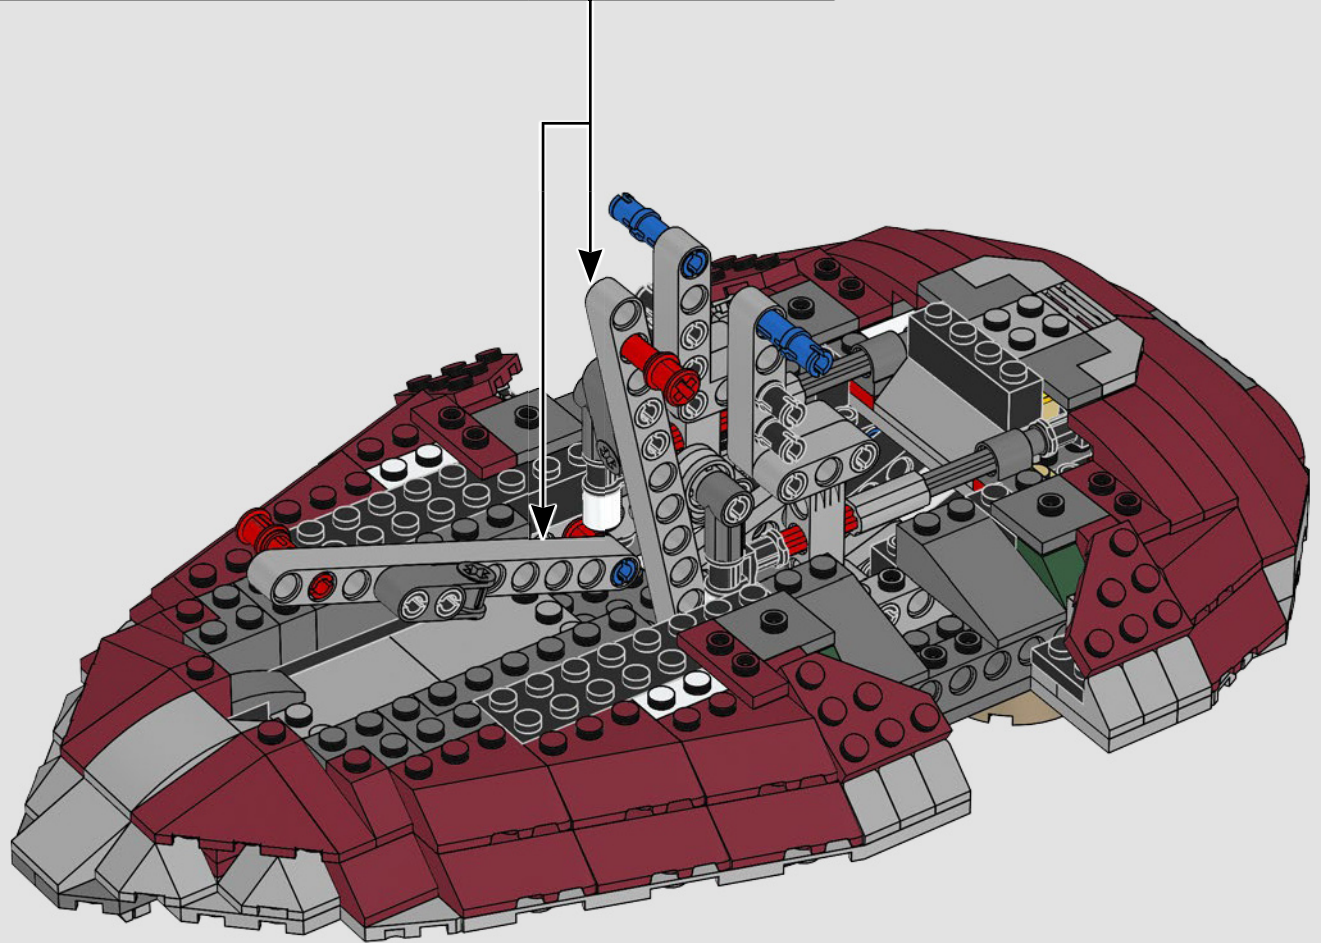

STAR WARS

2000
SLAVE I™

7144 | **165 PIECES**

Piece Count

This original model included just 165 LEGO® pieces.

Minifigure

The rotating blaster was designed without a shooting function.

Fun Fact

83

84

85

86

87

88

89

90