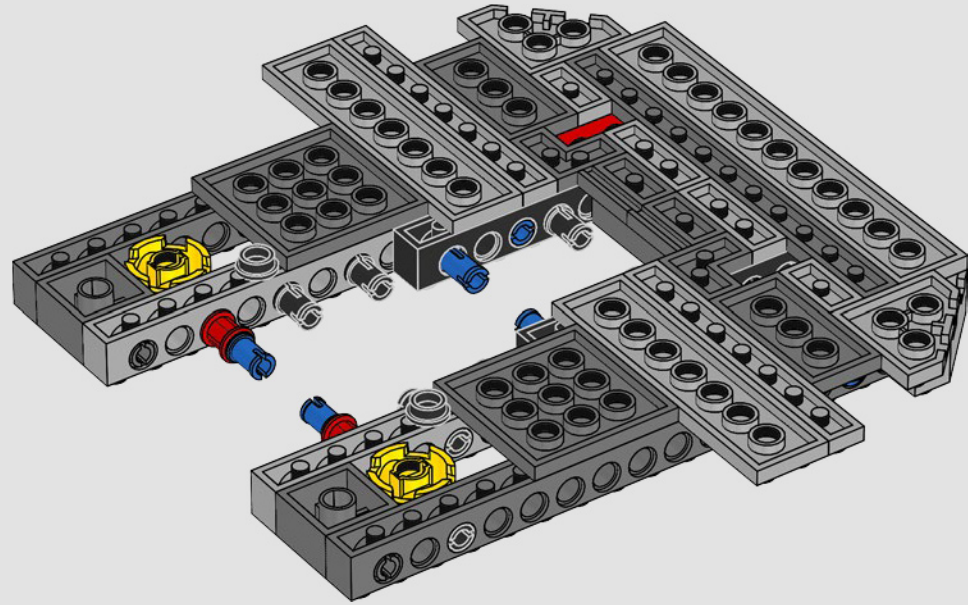

STAR WARS

2000
SLAVE I™

7144 | **165 PIECES**

Piece Count

This original model included just 165 LEGO® pieces.

Minifigure

The rotating blaster was designed without a shooting function.

Fun Fact

18

19

20

21

22

23

24

25