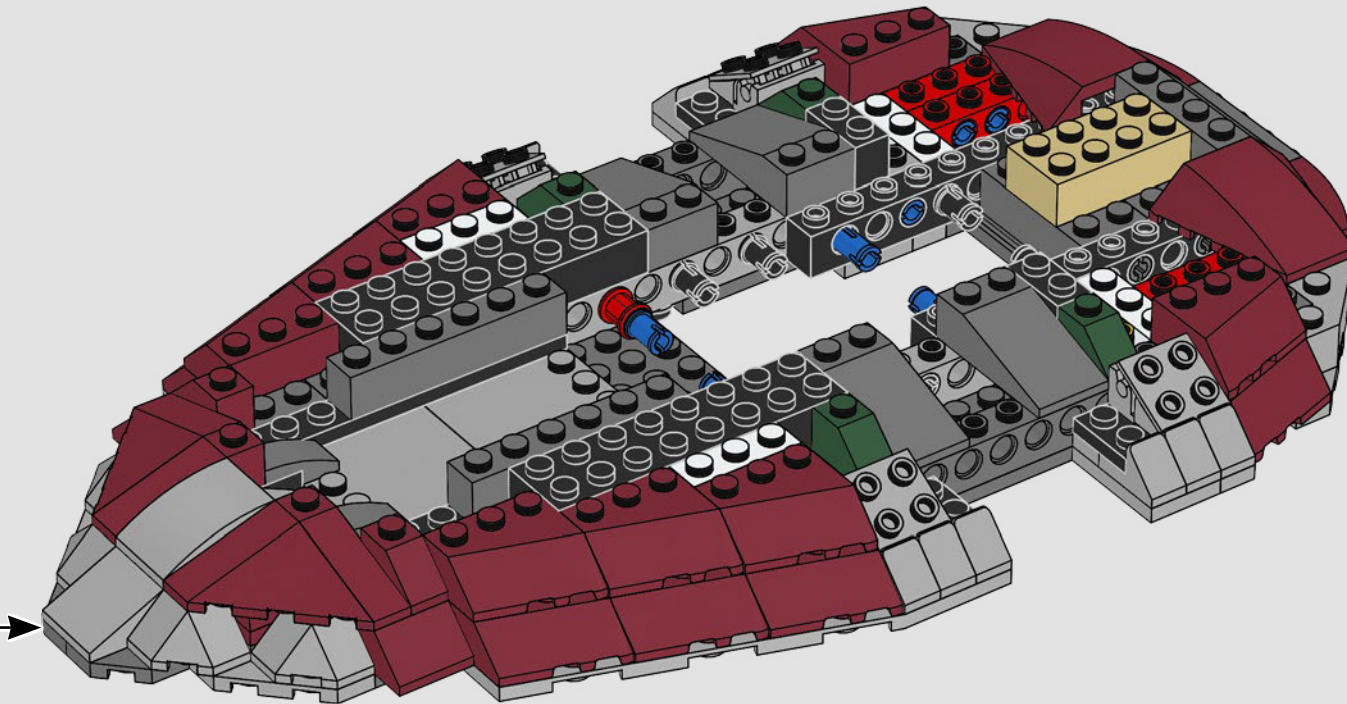

STAR WARS

2000
SLAVE I™

7144 | **165 PIECES**

Piece Count

This original model included just 165 LEGO® pieces.

Minifigure

The rotating blaster was designed without a shooting function.

Fun Fact

50

51

52

53

54

55

56

58