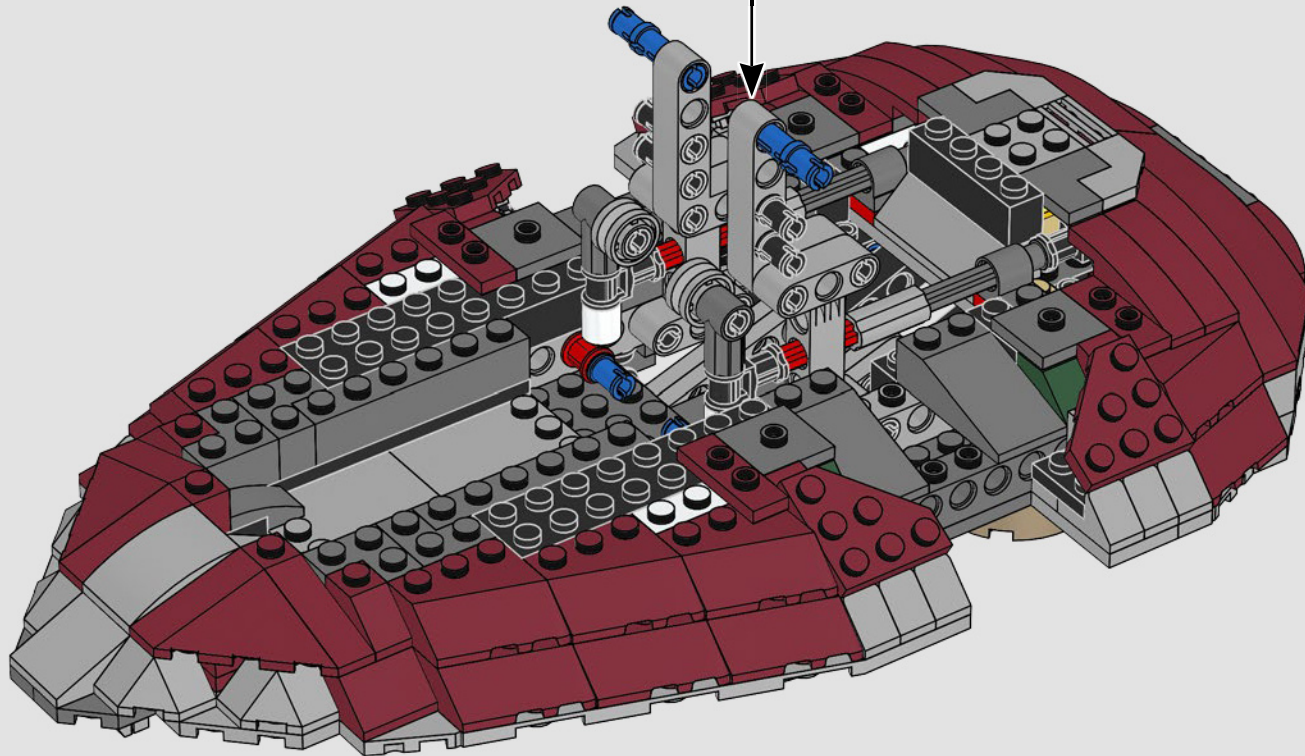

STAR WARS

2000
SLAVE I™

7144 | **165 PIECES**

Piece Count

This original model included just 165 LEGO® pieces.

Minifigure

The rotating blaster was designed without a shooting function.

Fun Fact

83

84

85

86

87

88

89

90