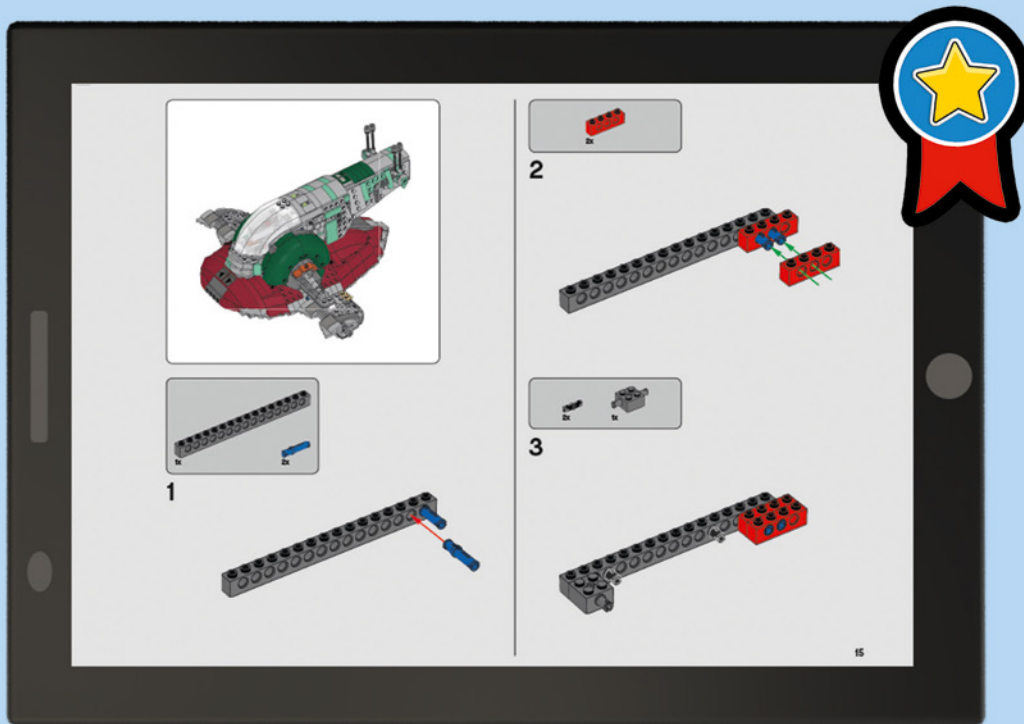

1

2

3

LEGO.com/apps

Check for compatibility
Kompatibilität prüfen
Vérifier la compatibilité
Controlla la compatibilità
Comprueba tu compatibilidad
Verificar a compatibilidade
Ellenőrizd a kompatibilitást
Pārbaudīt saderību
检查兼容性