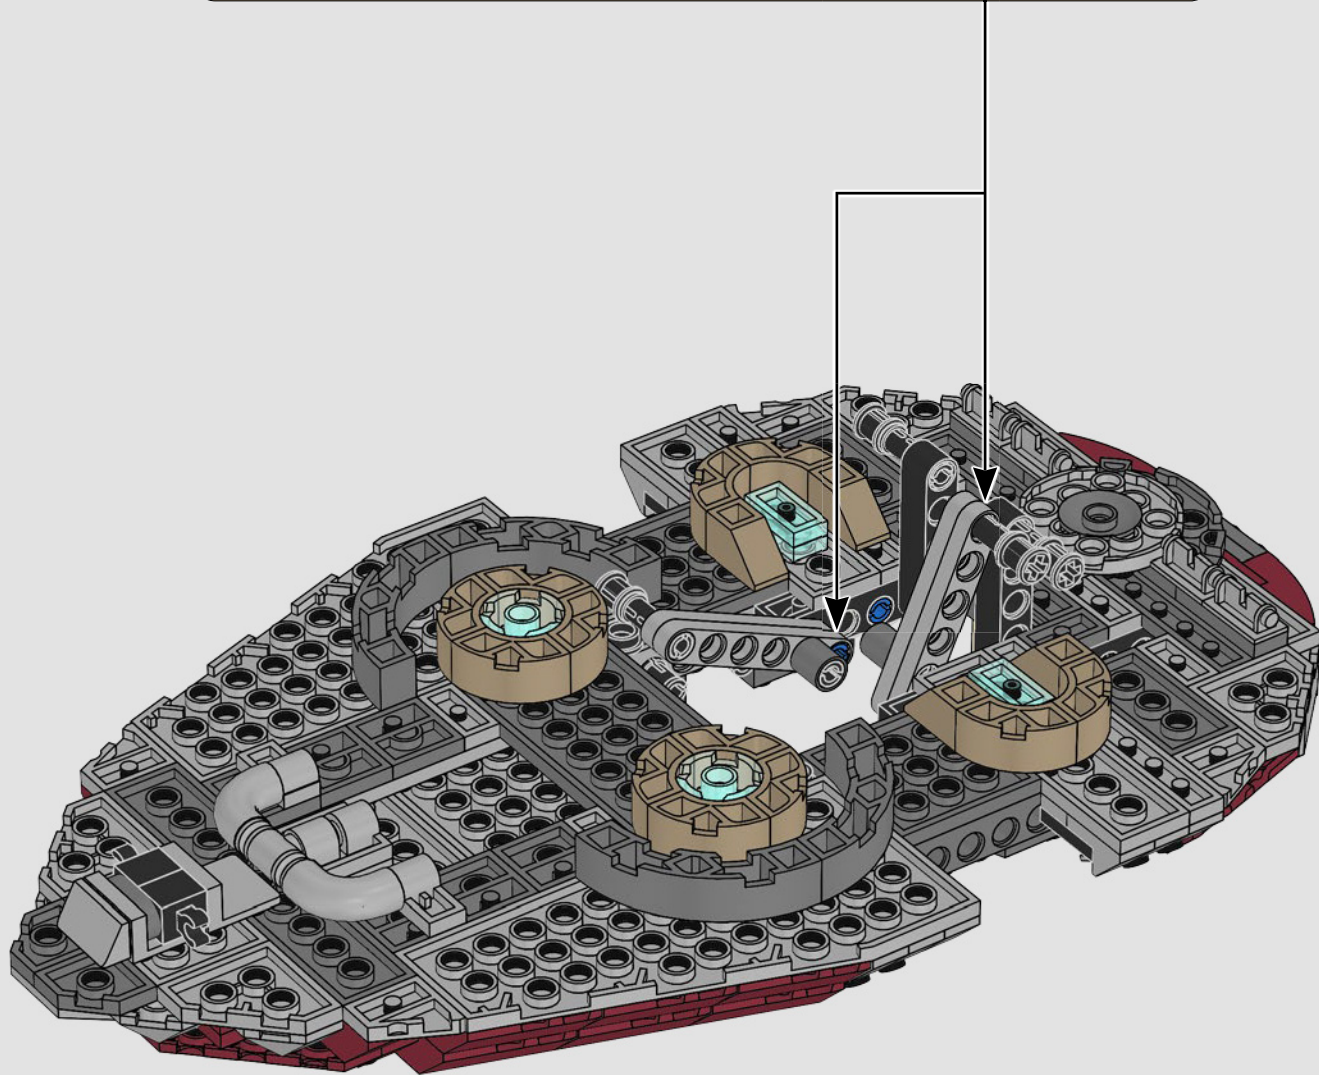

STAR WARS

2000
SLAVE I™

7144 | **165 PIECES**

Piece Count

This original model included just 165 LEGO® pieces.

Minifigure

The rotating blaster was designed without a shooting function.

Fun Fact

67

68

69

70

71

72

73

74