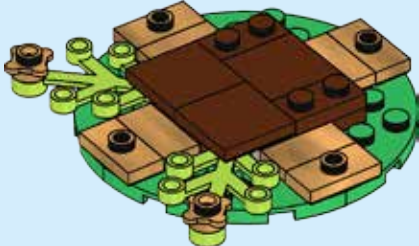

40234

A large, colorful illustration of a LEGO rooster set. The rooster is primarily white with a prominent red comb and wattle. Its beak is yellow, and it has blue and green tail feathers. The set is built on a base of yellow and white bricks. The background is a circular frame showing a green field with a fence and trees under a blue sky. The entire scene is set against a bright yellow background with a subtle floral pattern.

5

3x

3x

6

7

6

8

1x