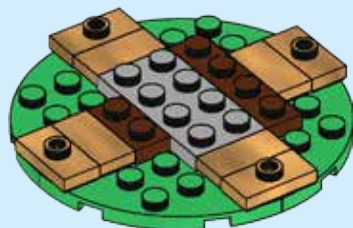

40234

A large, colorful illustration of a LEGO rooster set. The rooster is primarily white with a prominent red comb and wattle. Its beak is yellow, and it has blue and green tail feathers. The set is built on a base of yellow and white bricks. The background is a circular frame showing a green field with a fence and trees under a blue sky. The entire scene is set against a bright yellow background with a subtle floral pattern.

5

3x

3x

6

7

6

8

1x

4x

9

1x

10

11

1

2

3