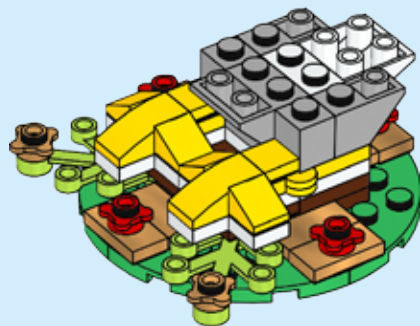

40234

A large, colorful illustration of a LEGO rooster set. The rooster is primarily white with a prominent red comb and wattle. Its beak is yellow, and it has blue and green tail feathers. The set is built on a base of yellow and white bricks. The background is a circular frame showing a green field with a fence and trees under a blue sky. The entire scene is set against a bright yellow background with a subtle floral pattern.

4

12

1

2

3

4

13

12

14

1x

15

2x

1x

16

17

18