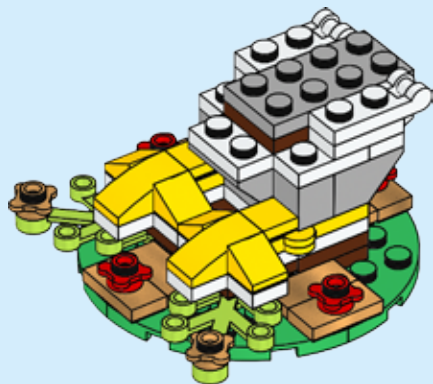

40234

A large, colorful illustration of a LEGO rooster set. The rooster is primarily white with a prominent red comb and wattle. Its beak is yellow, and it has blue and green tail feathers. The set is built on a base of yellow and white bricks. The background is a circular frame showing a green field with a fence and trees under a blue sky. The entire scene is set against a bright yellow background with a subtle floral pattern.

14

1x

15

2x

1x

16

17

18