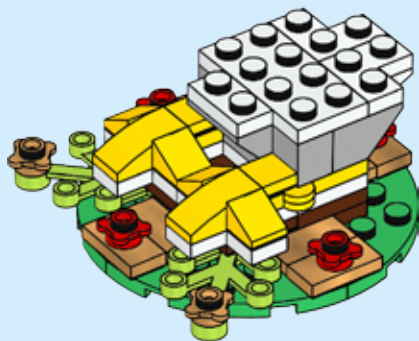

40234

A large, colorful illustration of a LEGO rooster set. The rooster is primarily white with a prominent red comb and wattle. Its beak is yellow, and it has blue and green tail feathers. The set is built on a base of yellow and white bricks. The background is a circular frame showing a green field with a fence and trees under a blue sky. The entire scene is set against a bright yellow background with a subtle floral pattern.

14

1x

15

2x

1x

16

17

18