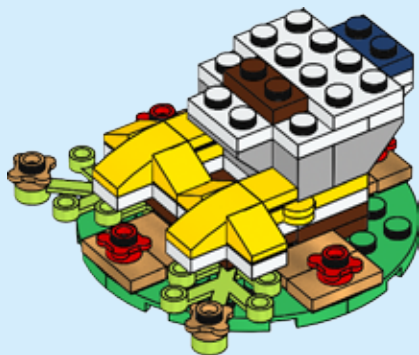

40234

A large, colorful illustration of a LEGO rooster set. The rooster is primarily white with a prominent red comb and wattle. Its beak is yellow, and it has blue and green tail feathers. The set is built on a base of yellow and white bricks. The background is a circular frame showing a green field with a fence and trees under a blue sky. The entire scene is set against a bright yellow background with a subtle floral pattern.

14

1x

15

2x

1x

16

17

18