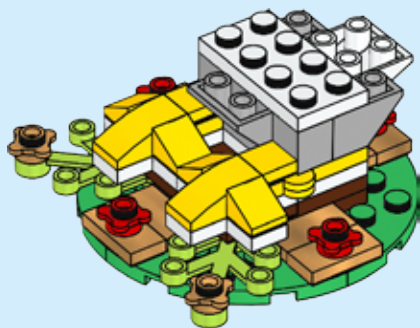

40234

A large, colorful illustration of a LEGO rooster set. The rooster is primarily white with a prominent red comb and wattle. Its beak is yellow, and it has blue and green tail feathers. The set is built on a base of yellow and white bricks. The background is a circular frame showing a green field with a fence and trees under a blue sky. The entire scene is set against a bright yellow background with a subtle floral pattern.

4

12

1

2

3

4

13

12

14

1x

15

2x

1x

16

17

18