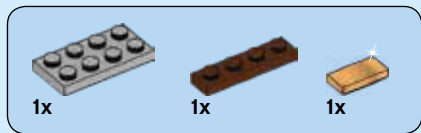

40234

A large, colorful illustration of a LEGO rooster set. The rooster is primarily white with a prominent red comb and wattle. Its beak is yellow, and it has blue and green tail feathers. The set is built on a base of yellow and white bricks. The background is a circular frame showing a green field with a fence and trees under a blue sky. The entire scene is set against a bright yellow background with a subtle floral pattern.

**NEW**  
**YEAR OF THE ROOSTER**

2x

1

1x

2

3

4

1x