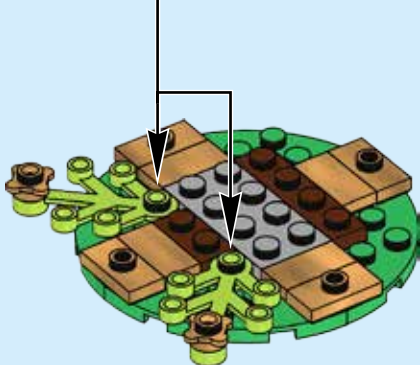

40234

A large, colorful illustration of a LEGO rooster set. The rooster is primarily white with a prominent red comb and wattle. Its beak is yellow, and it has blue and green tail feathers. The set is built on a base of yellow and white bricks. The background is a circular frame showing a green field with a fence and trees under a blue sky. The entire scene is set against a bright yellow background with a subtle floral pattern.

5

3x

3x

6

7

6

8

1x

4x

9

1x

10

11

1

2

3