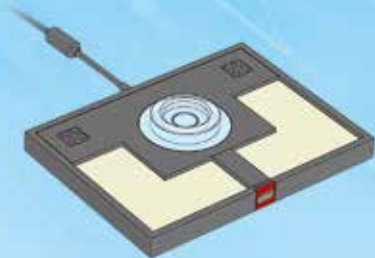

1

+

Start game   Start spillet   Aloita peli
Spiel starten   Game starten   Starta spelet
Commencer à jouer

2