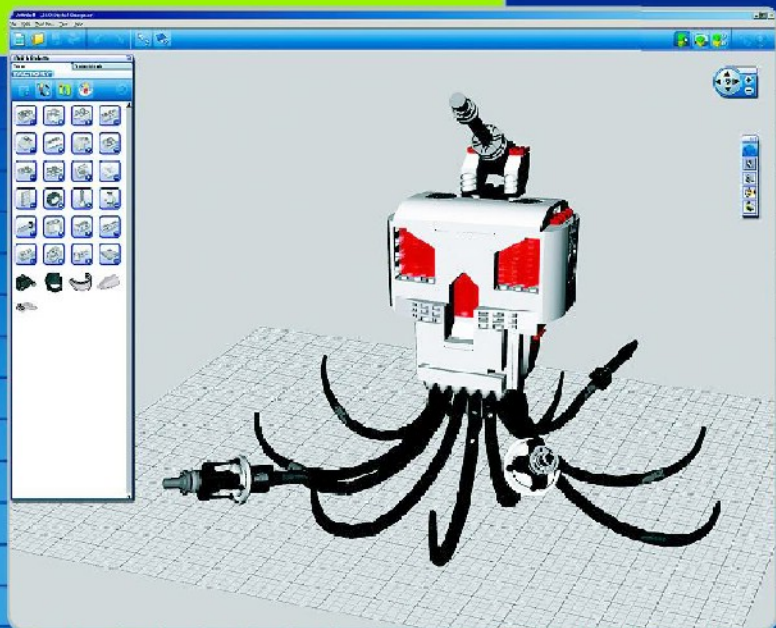

Space Skulls was designed using the LEGO Digital Designer software. Learn more about the software and download it For Free at

www.LEGOFactory.com

Space Skulls wurde mit der LEGO® Digital Designer Software entworfen. Erfahren mehr darüber und laden dir das Programm kostenlos auf www.LEGOFactory.com herunter.

Le modèle Space Skulls a été conçu en utilisant le logiciel LEGO® Digital Designer. Découvrez ce logiciel et téléchargez-le gratuitement sur www.LEGOFactory.com

Space Skulls ha sido diseñado utilizando el programa LEGO® Digital Designer. Consigue más información sobre el programa y descárgalo de forma gratuita en www.LEGOFactory.com.

Space Skulls foi desenhado com o software LEGO® Digital Designer. Aprenda mais sobre o software e descarregue-o gratuitamente em www.LEGOFactory.com

A Space Skulls-t a LEGO Digital Designer szoftvérrrel tervezétek. Ha még többet akarsz megtudni a szoftvőről, akkor ingyenesen letöltheted a www.LEGOFactory.com oldalról.

LEGO Digital Designer