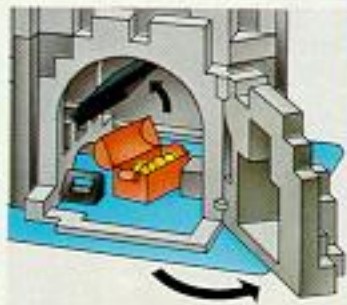

6018
Dragon Ship

6009
Black Knight

6103
Robin with Friends and Foes

5-12

SPACE POLICE

Space Police - Ready for Action

The 3 new Space Police sets are ready to patrol. Help them keep the Blacktrons away from the M:Trons.