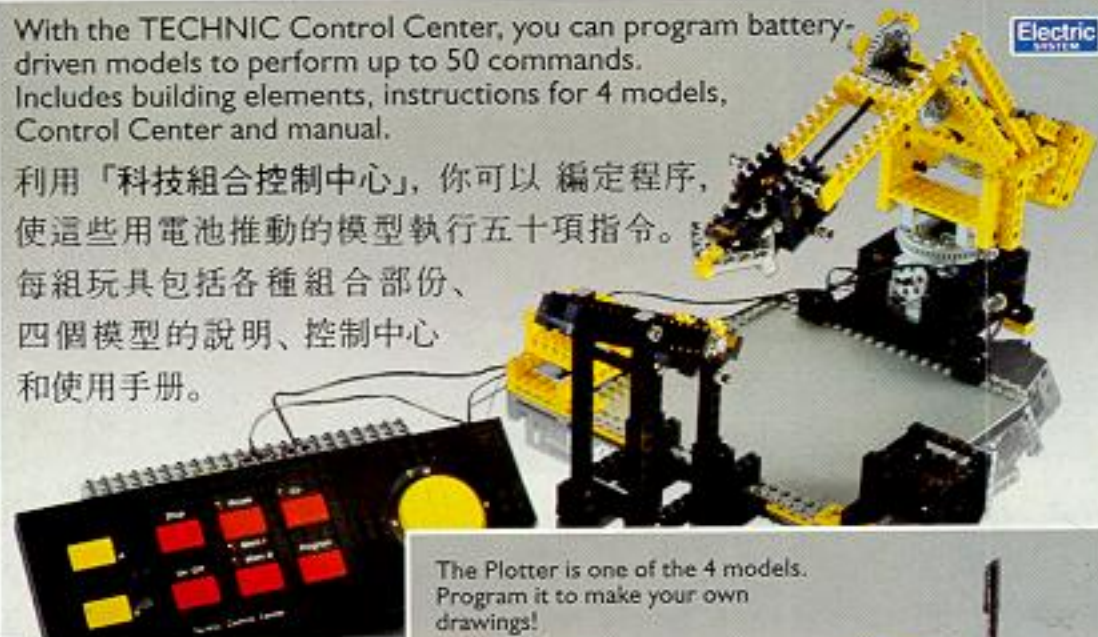

LEGO Technic 7-16

TECHNIC models look and work like the real thing. Each set includes building instructions for at least 2 models.

「科技組合」模型不但造型逼真，它們的操作也仿如寶物一般。每組玩具都附有至少兩種模型的建造說明。

With the TECHNIC Control Center, you can program battery-driven models to perform up to 50 commands. Includes building elements, instructions for 4 models, Control Center and manual.

利用「科技組合控制中心」，你可以編定程序，使這些用電池推動的模型執行五十項指令。每組玩具包括各種組合部份、四個模型的說明、控制中心和使用手冊。

The Plotter is one of the 4 models. Program it to make your own drawings!

四個模型中包括了一個繪圖器。請輸入程序，讓它為你繪出你的心血結晶吧！