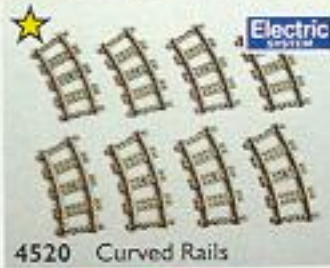

4515
Straight Rails