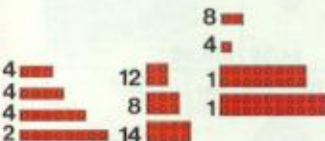

## Ages 5-12

**5151** 59 Steep Angle Bricks (45°)

\$5.00

**5152** 60 Low Angle Bricks (25°)

\$5.00

**5149** Doors & Windows

\$5.00

Six Colors! 62 Bricks in Each Set

Price \$5.00 each

Two Colors! 42 Plates in Each Set

Price \$5.00 each

5140 Red  
5141 Blue  
5142 White  
5143 Yellow  
5144 Black  
5145 Gray

5146 Blue  
5147 Red