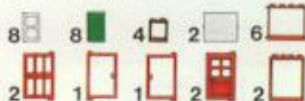

## Ages 5-12

**5151** 59 Steep Angle Bricks (45°)

\$5.00

**5152** 60 Low Angle Bricks (25°)

\$5.00

**5149** Doors & Windows

\$5.00

Six Colors! 62 Bricks in Each Set