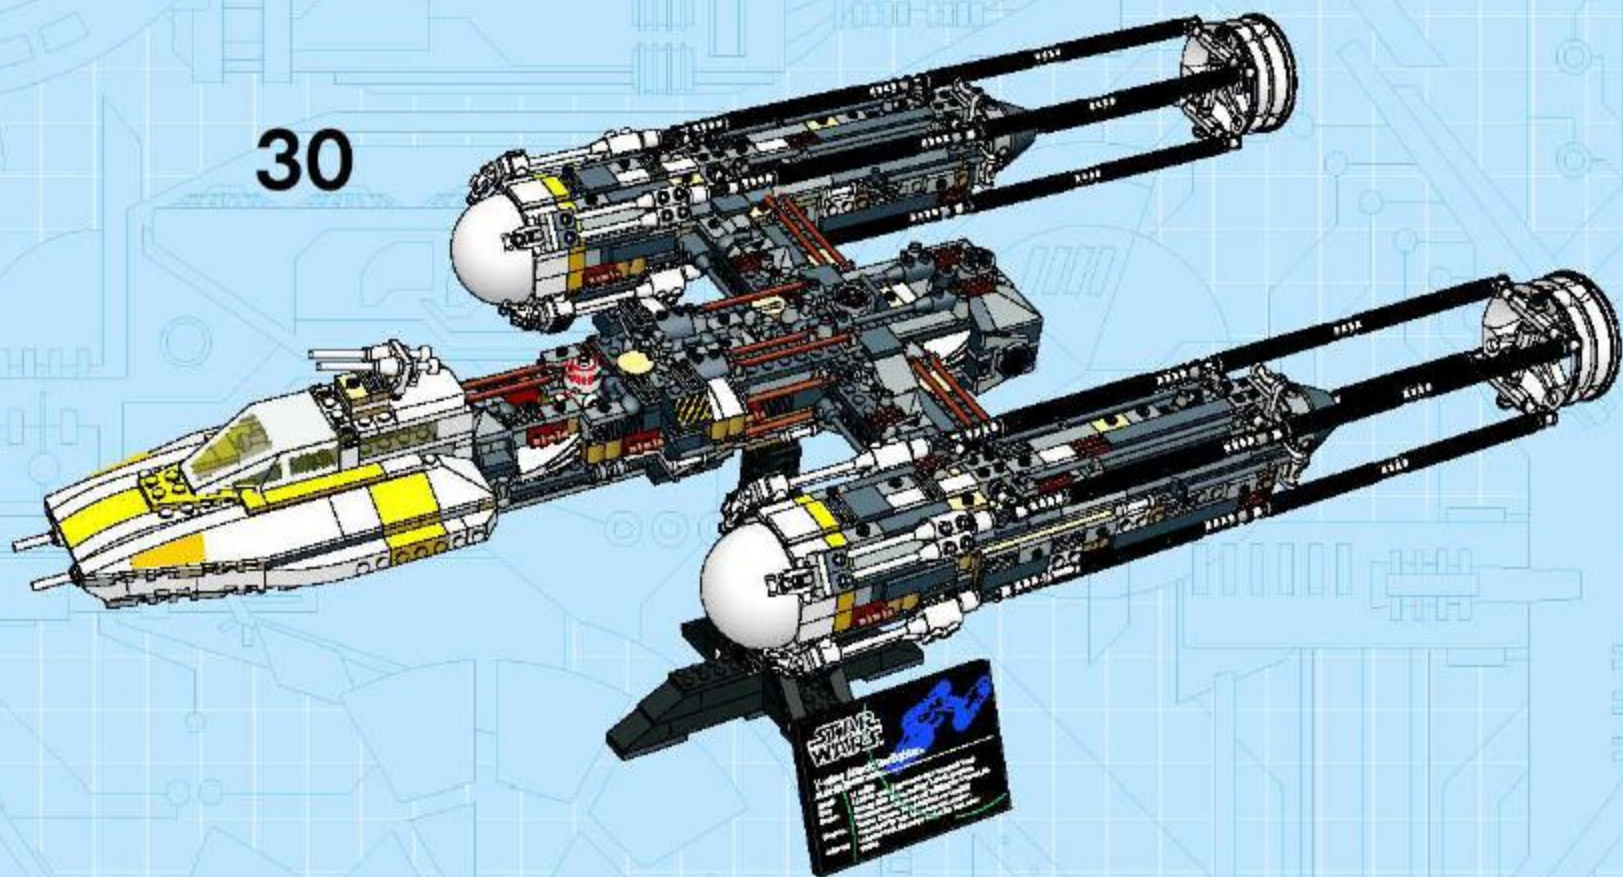

13

14

1

2

3

4

30

The LEGO logo is displayed in its characteristic white font on a red rectangular background.The STAR WARS logo is shown in a stylized, metallic, 3D font. To the left of the text is a small image of a hand holding a glowing lightsaber.The background of the advertisement features a detailed LEGO Star Wars spaceship, possibly a Rebel transport, flying through space. The ship is constructed from various colored bricks and has a yellow pilot figure with a Rebel Alliance symbol on its head. A bright green laser beam from a lightsaber cuts across the scene, and a large, green, spherical planet is visible in the upper right. The overall scene is set against a dark, starry background.