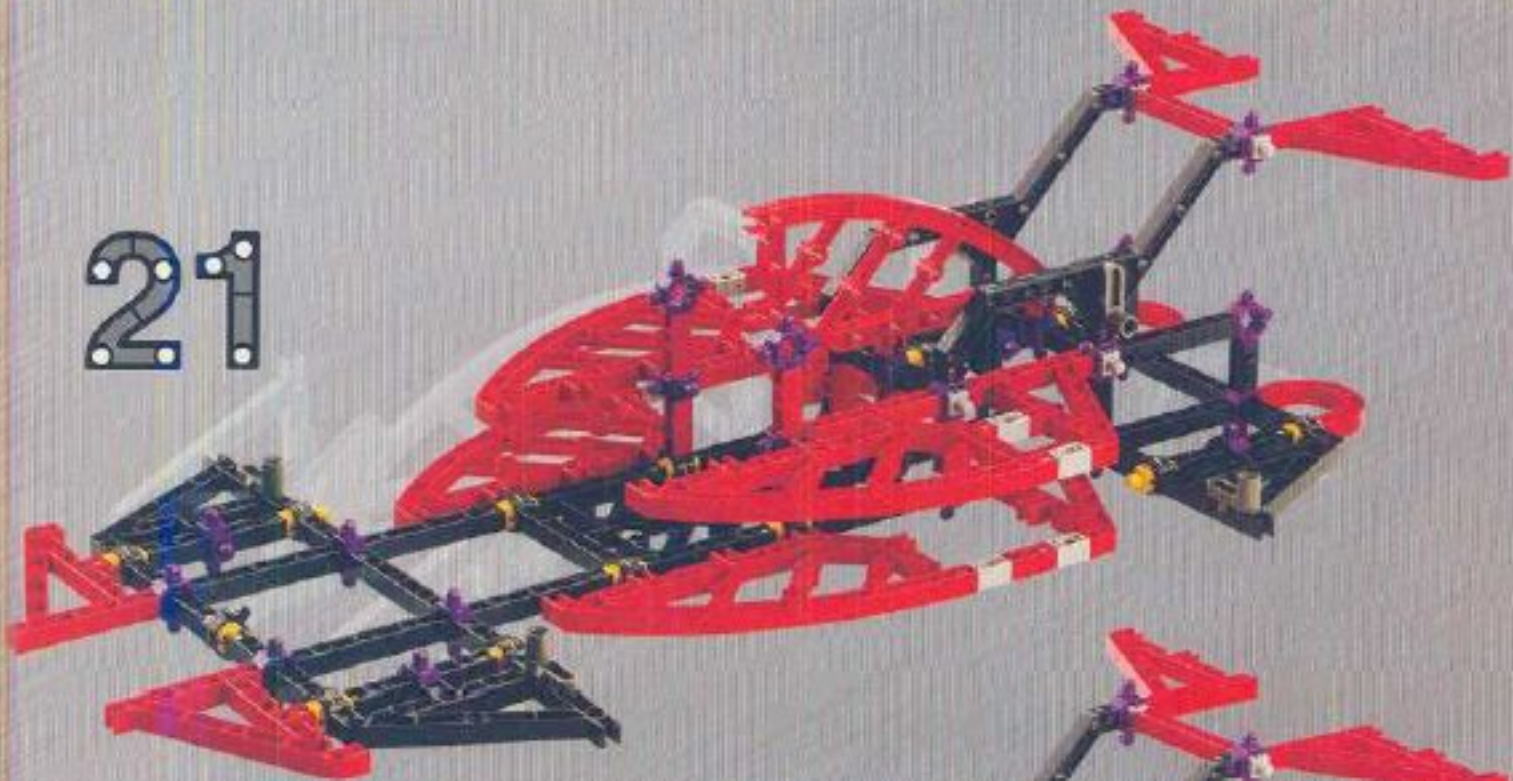

14

15

16

17

18

19

20

21

22

23

24

The image shows two views of a LEGO Technic assembly. The top view shows a red frame with a black motor and a red propeller. The bottom view shows the same assembly from a different angle, highlighting the internal structure and the motor. The background is a green surface with a pattern of dark blue dots. A large white number '1' is positioned in the upper right, and a large white number '2' is in the lower right. A yellow curved arrow is in the bottom right corner. A small purple and yellow logo is in the bottom left corner.