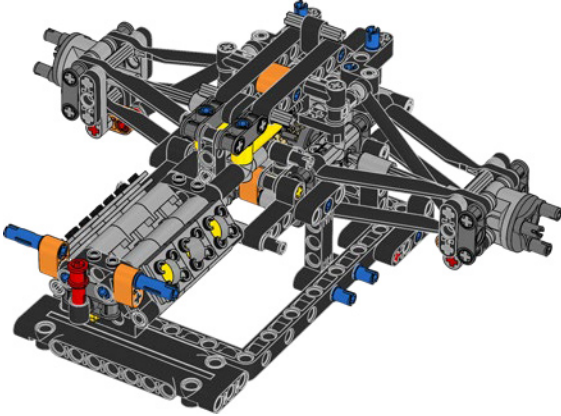

FROM THE DESIGN TEAM

The biggest challenge LEGO® designer Lars Krogh Jensen faced while recreating the LEGO Technic version of the McLaren Formula 1 car was the fact that the real racing car was still under development. “It was exciting following the process and seeing their car evolve, but of course, it also meant I was constantly having to make adjustments to our model.” The team started with a sketch build, which quickly revealed extra stability would be needed due to the model’s 65 cm (25.5 in.) extended length. Capturing the smooth rounded lines of the car’s design in rigid Technic elements was the next big test. But for Lars it was also about the features and functions: “It wouldn’t be a real Technic model without things like the working differential and steering.”