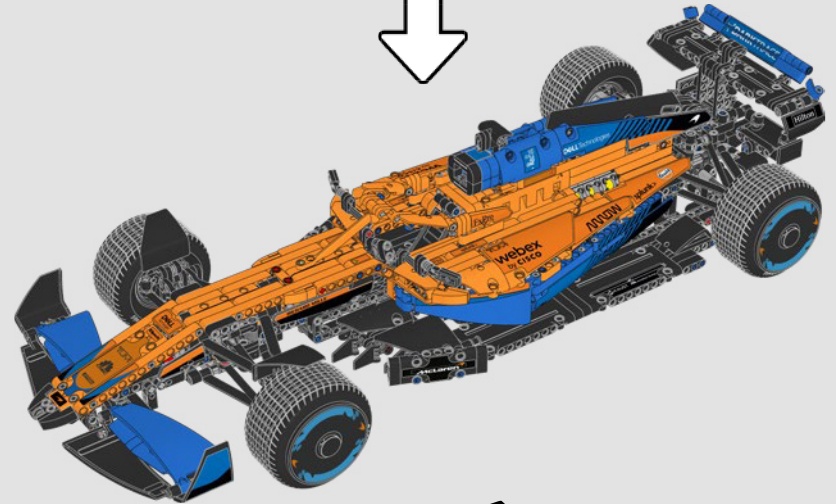

FROM THE DESIGN TEAM

The biggest challenge LEGO® designer Lars Krogh Jensen faced while recreating the LEGO Technic version of the McLaren Formula 1 car was the fact that the real racing car was still under development. “It was exciting following the process and seeing their car evolve, but of course, it also meant I was constantly having to make adjustments to our model.” The team started with a sketch build, which quickly revealed extra stability would be needed due to the model’s 65 cm (25.5 in.) extended length. Capturing the smooth rounded lines of the car’s design in rigid Technic elements was the next big test. But for Lars it was also about the features and functions: “It wouldn’t be a real Technic model without things like the working differential and steering.”