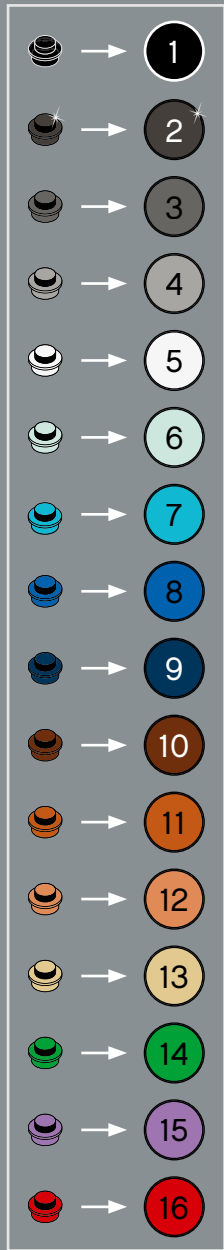

DC COLLECTION  
BY JIM LEE  
*Jim Lee*

3x

31205

48x

1

2

3

4

5

6

7

8

4x

9

10

11