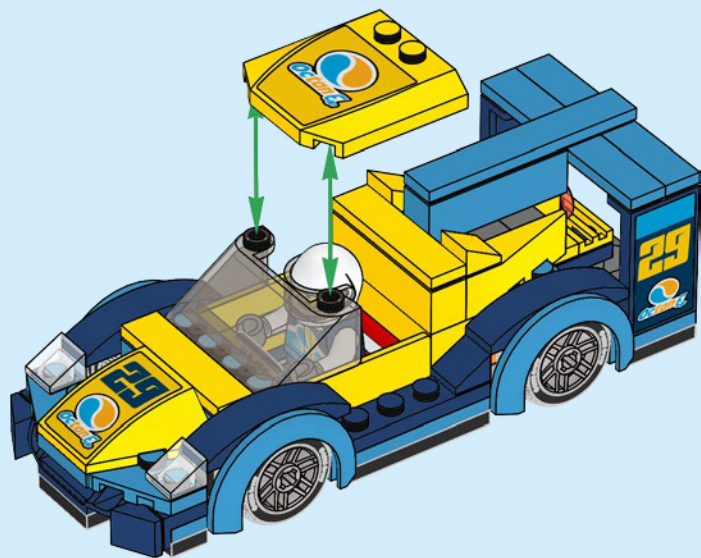

4x

4x

38

4x

ManagerExcellentCrocodile

KingYummyCheetah

PrincessBossyRooster

LEGO.com/apps