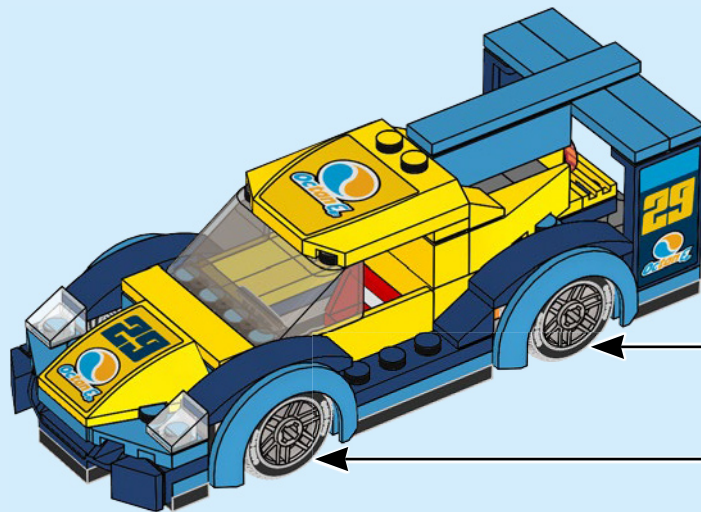

4x

4x

38

4x

ManagerExcellentCrocodile

KingYummyCheetah

PrincessBossyRooster

LEGO.com/apps