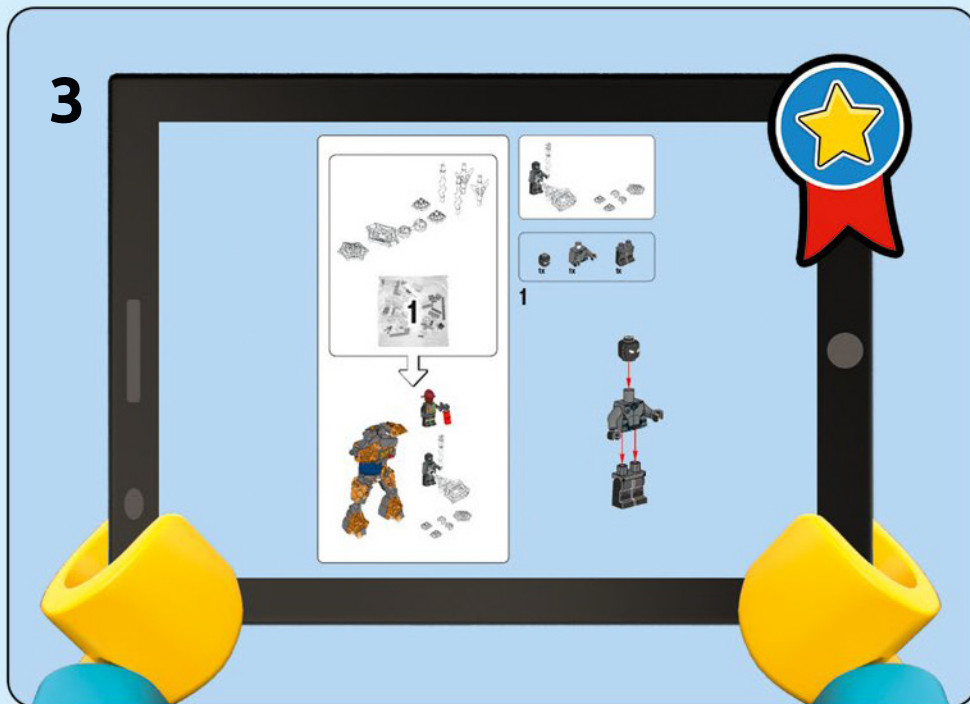

MARVEL

SPIDER-MAN

Far From Home

76128

1

2

3

LEGO.com/apps