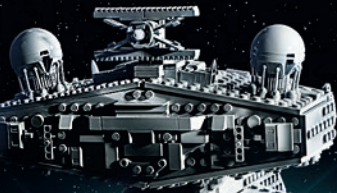

Includes an attachable, buildable scale version Tantive IV™ starship for added Star Wars: A New Hope authenticity!

Includes 2 minifigures!