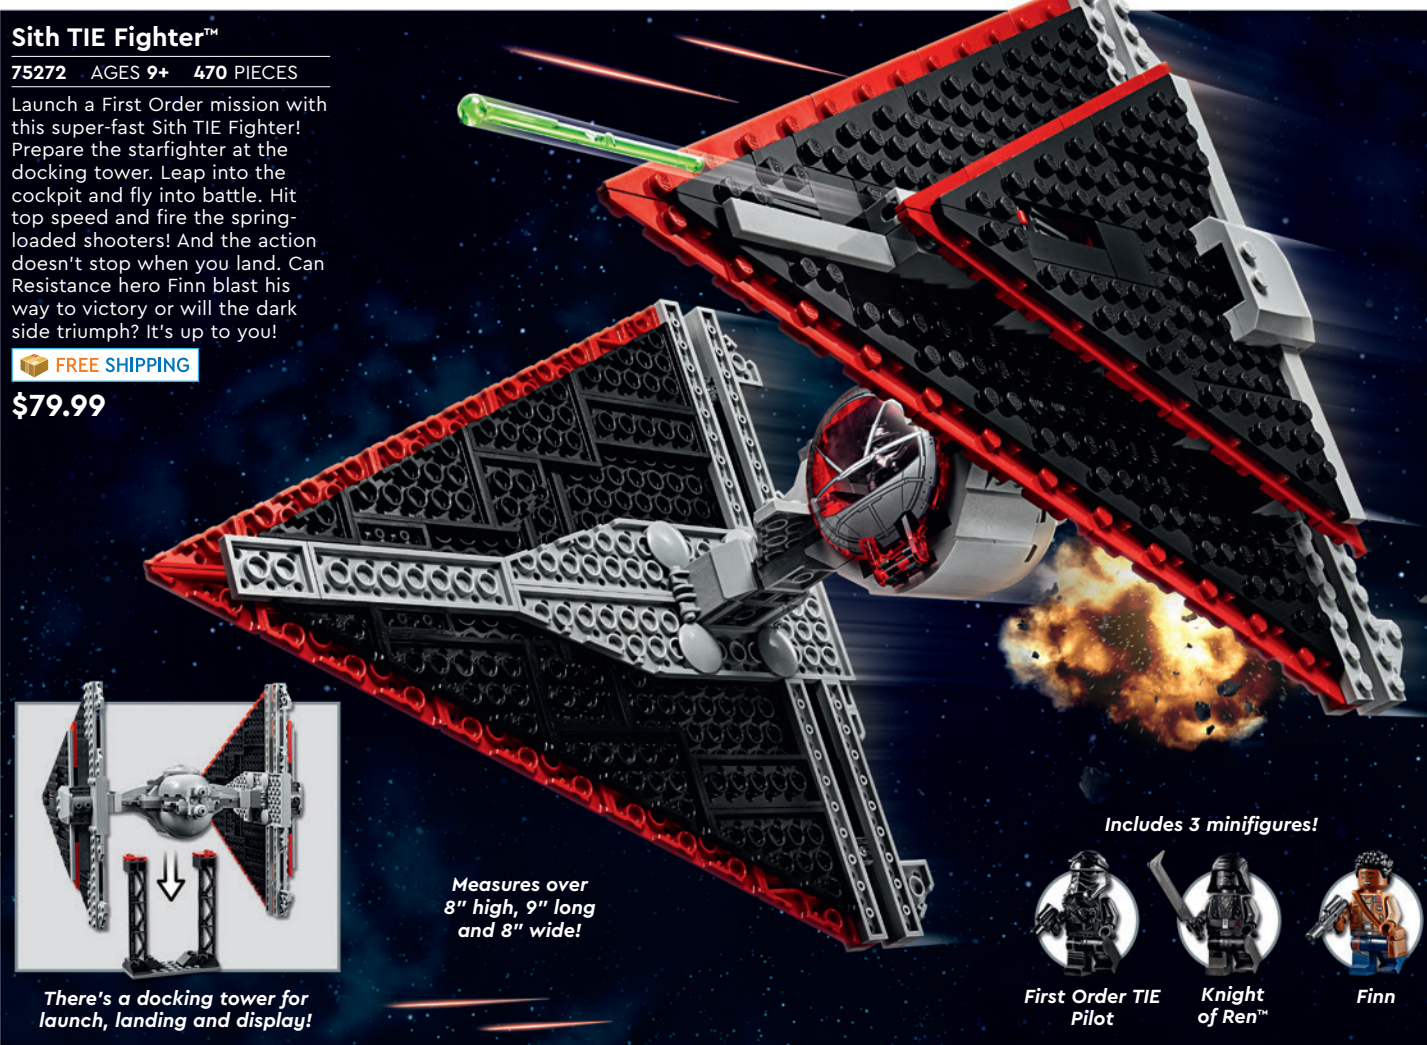

Obi-Wan's Hut

75270 AGES 7+ 200 PIECES

CHOKING HAZARD (1,3).
Not for under 3 yrs.

Attention young Jedi! Join Luke Skywalker™ at Obi-Wan's home on the desert planet of Tatooine and train to become a Jedi Master. Practice your Lightsaber skills with the training remote. Watch R2-D2™ deliver a hologram message from Princess Leia. And keep a lookout with the macrobinoculars – the Tusken Raider could attack at any time!

\$29.99

Measures over 3" high, 4" wide and 4" deep when closed!

Sith TIE Fighter™

75272 AGES 9+ 470 PIECES

Launch a First Order mission with this super-fast Sith TIE Fighter! Prepare the starfighter at the docking tower. Leap into the cockpit and fly into battle. Hit top speed and fire the spring-loaded shooters! And the action doesn't stop when you land. Can Resistance hero Finn blast his way to victory or will the dark side triumph? It's up to you!

FREE SHIPPING

\$79.99

Measures over 8" high, 9" long and 8" wide!

Includes 3 minifigures!

First Order TIE Pilot Knight of Ren Finn

There's a docking tower for launch, landing and display!

Poe Dameron's X-wing Fighter™

75273 AGES 9+ 761 PIECES

Join the Resistance fleet with the awesome X-wing fighter! Climb into the cockpit with Poe Dameron™. Make sure R2-D2™ is sitting comfortably then launch! When you see First Order forces, switch the wings into attack mode and fire the stud shooters and spring-loaded missiles. Then continue the fight on the ground against the Knight of Ren with Jannah's cool weapons. You must win this battle!