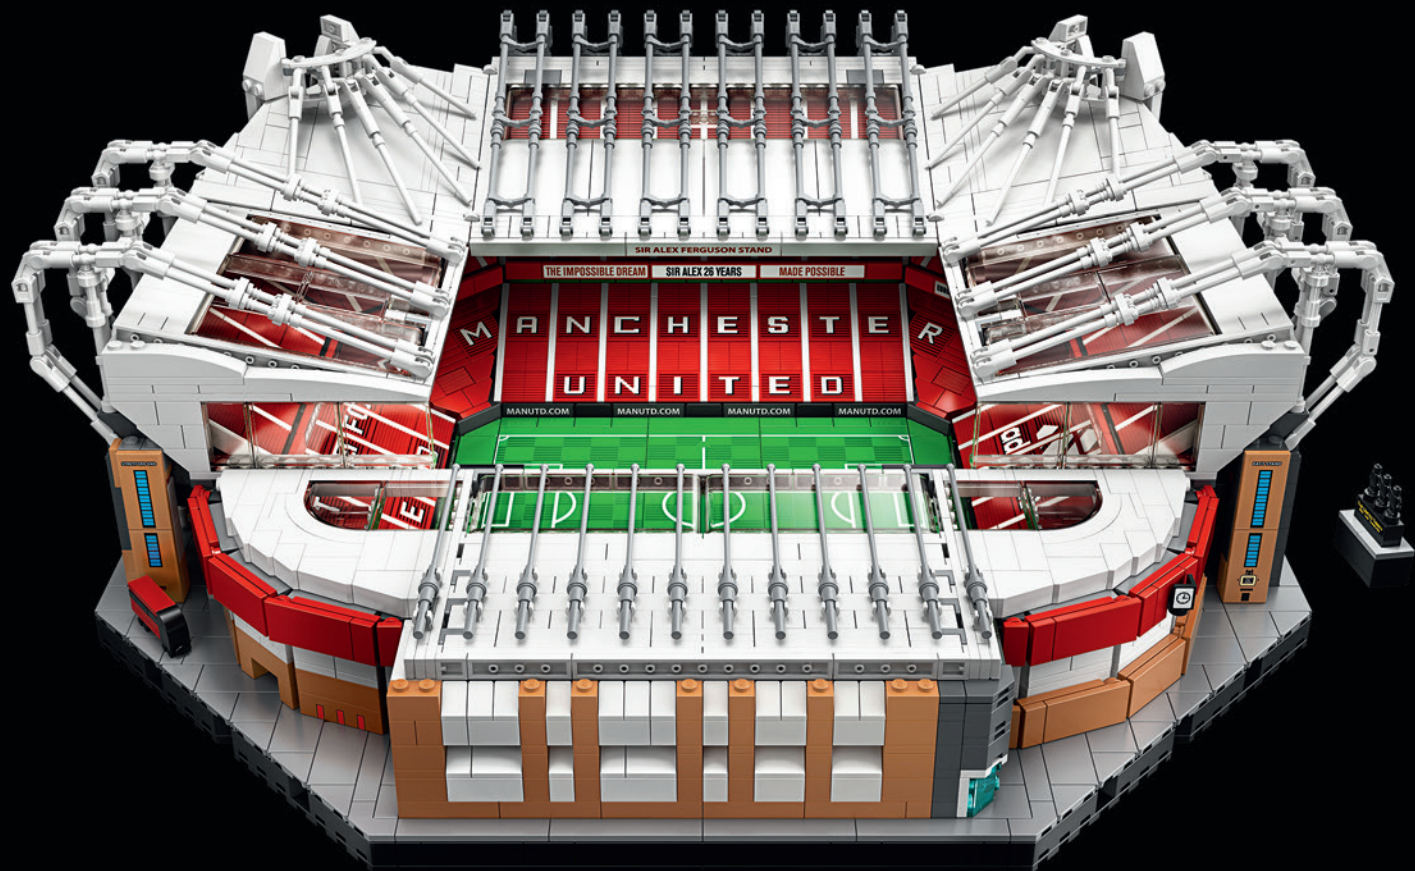

Old Trafford – Manchester United

10272 AGES 16+ 3,898 PIECES

The ultimate gift for any Manchester United fan – your first ever chance to build Old Trafford from LEGO® bricks. One of the most famous and iconic football stadiums, Old Trafford is the home of Manchester United and revered as the 'Theater of Dreams'. Fans will love the authentic details, including the statues of the United Trinity and Sir Alex Ferguson.

HARD TO FIND **FREE SHIPPING**

$299.99

The first opportunity to construct a replica of Manchester United's Old Trafford from building bricks. The LEGO® football stadium makes for a stunning showpiece at home or the office!

The Old Trafford – Manchester United LEGO® football stadium measures 6.5" high, 18" long and 15" wide!

A building kit of a 1:600 replica model of Old Trafford. This LEGO® football stadium provides a fun and rewarding project and allows fans to relive their cherished memories of Manchester United with this detailed model!

Roller Coaster

10261 AGES 16+ 4,124 PIECES

HARD TO FIND **FREE SHIPPING**

$379.99

Measures over 20" high, 34" wide and 16" deep!

Includes 11 minifigures: a cotton candy vendor, 2 ride attendants, 2 grandparents with their granddaughter and 5 riders!

3 WAYS TO ACTIVATE THE CHAIN LIFT:

1. Manually turn the lever

2. Upgrade with Power Functions for a motorized chain lift (sold separately on LEGO.com)

3. Use LEGO® BOOST for a motorized chain lift AND realistic sound effects!

Scan here for a LEGO® Roller Coaster 360° experience!