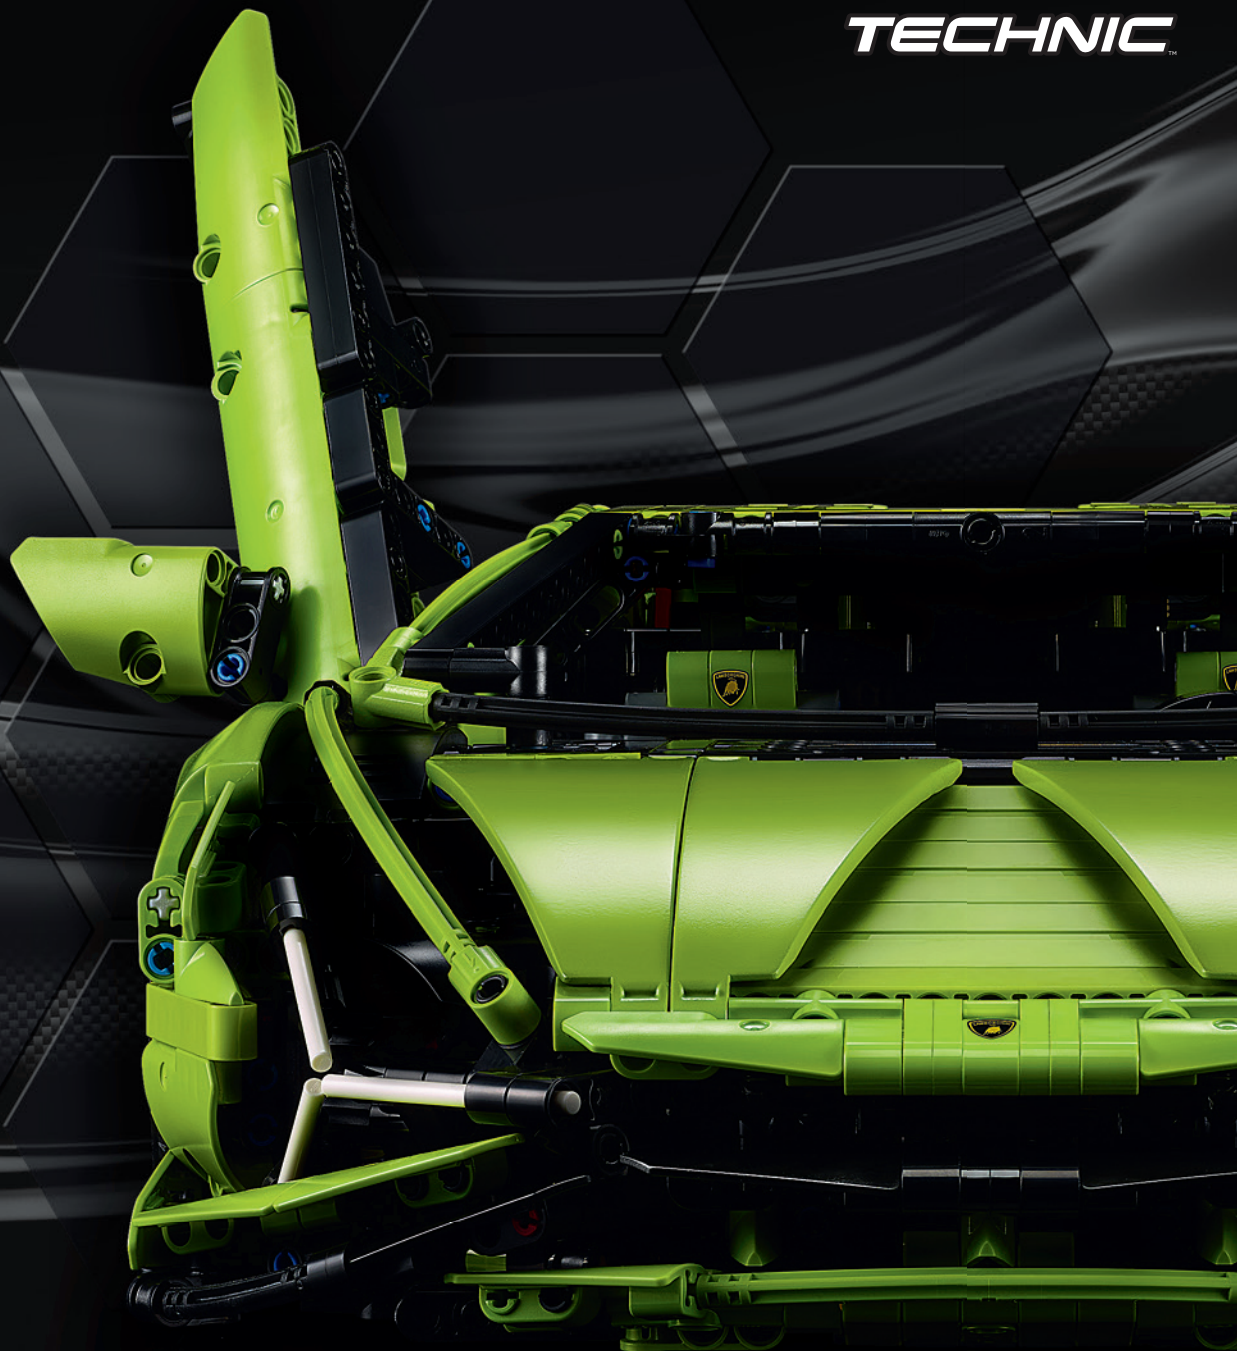

SUMMER
2020 CATALOG

OVER 20
NEW
SETS!

FREE
SHIPPING
ON ORDERS OVER
$35!

TECHNIC™