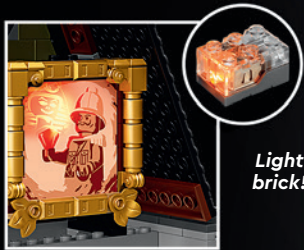

For online orders, please use Source Code below to guarantee the pricing you see in this catalog.

Source Code

Customer Number

NEW

Haunted House

10273 AGES 18+ 3,231 PIECES

EXCLUSIVE **FREE SHIPPING**

$249.99

FAIRGROUND COLLECTION
HAUNTED HOUSE

Measures over 26.5" high, 9" wide and 9" deep!