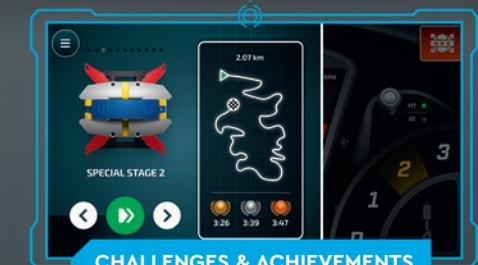

GYRO CONTROL

Use the gyro controls on the screen and see the Rally Car carry out the maneuver!

MULTI-FUNCTION CONTROL

Drive forward, reverse, steer, accelerate, brake, traverse obstacles, play sound effects and get real-time feedback, such as a speed and tilt log!