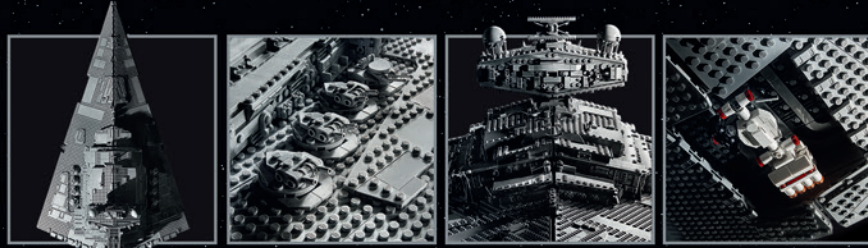

Imperial Star Destroyer™

75252 AGES 16+ 4,784 PIECES

Build and display an icon of the Galactic Empire – the *Devastator*. With over 4,700 LEGO® pieces, this Ultimate Collector Series 75252 Imperial Star Destroyer model captures all the authentic details of the starship as it appeared in the opening scene of *Star Wars: A New Hope*, including swiveling guns, a tilting radar dish, huge engine exhausts, intricate surface detailing and of course a buildable scale version of the Rebels' *Tantive IV*™ starship to chase down. This galactic civil war UCS set also includes a display stand with informational fact plaque and 2 Imperial minifigures, making it the perfect LEGO® *Star Wars*™ collectible for discerning fans.

HARD TO FIND **FREE SHIPPING**

$699.99

ULTIMATE COLLECTOR SERIES

The Devastator Imperial Star Destroyer model features swiveling guns, a tilting radar dish, huge engine exhausts and intricate surface detailing!

UCS model on display stand measures over 17" high, 43" long and 26" wide, and over 14" high without stand!

Includes an attachable, buildable scale version Tantive IV™ starship for added Star Wars: A New Hope authenticity!

Includes 2 minifigures!

The perfect LEGO® Star Wars™ collectible for fans of the Star Wars saga!

Find more LEGO® *Star Wars*™ products online!

NEW

A-wing Starfighter™

75275 AGES 18+ 1,673 PIECES

EXCLUSIVE **FREE SHIPPING**

$199.99

ULTIMATE COLLECTOR SERIES

Measuring 10.5" high including display stand, 16.5" long and 10" wide, this collectible LEGO® Star Wars™ A-wing fighter model is bound to make a big impression displayed at home or in the office!