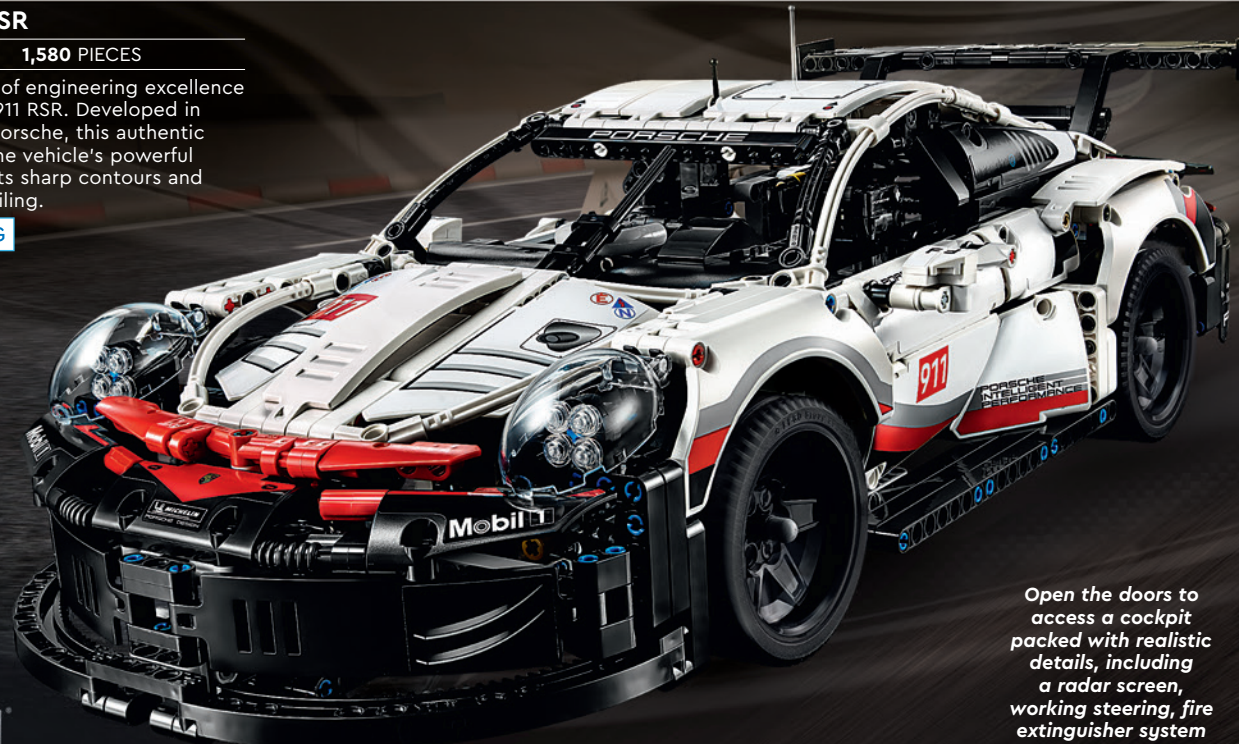

Porsche 911 RSR
measures over 5" high,
19" long and 7" wide!

Open the doors to access a cockpit packed with realistic details, including a radar screen, working steering, fire extinguisher system and a track map of the Laguna Seca circuit printed onto the driver's door!

BBC, TOP GEAR and THE STIG (word marks and logos) are trade marks of the British Broadcasting Corporation and are used under licence. BBC logo © BBC 1996. Top Gear logo © BBC 2005. Licensed by BBC Studios.