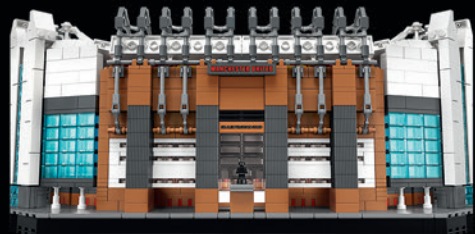

Old Trafford – Manchester United

10272 AGES 16+ 3,898 PIECES

The ultimate gift for any Manchester United fan – your first ever chance to build Old Trafford from LEGO® bricks. One of the most famous and iconic football stadiums, Old Trafford is the home of Manchester United and revered as the 'Theater of Dreams'. Fans will love the authentic details, including the statues of the United Trinity and Sir Alex Ferguson.

HARD TO FIND **FREE SHIPPING**

$299.99

The first opportunity to construct a replica of Manchester United's Old Trafford from building bricks. The LEGO® football stadium makes for a stunning showpiece at home or the office!

The Old Trafford – Manchester United LEGO® football stadium measures 6.5" high, 18" long and 15" wide!

A building kit of a 1:600 replica model of Old Trafford. This LEGO® football stadium provides a fun and rewarding project and allows fans to relive their cherished memories of Manchester United with this detailed model!

Roller Coaster

10261 AGES 16+ 4,124 PIECES

HARD TO FIND **FREE SHIPPING**

$379.99

Measures over 20" high, 34" wide and 16" deep!

Includes 11 minifigures: a cotton candy vendor, 2 ride attendants, 2 grandparents with their granddaughter and 5 riders!

3 WAYS TO ACTIVATE THE CHAIN LIFT:

1. Manually turn the lever

2. Upgrade with Power Functions for a motorized chain lift (sold separately on LEGO.com)

3. Use LEGO® BOOST for a motorized chain lift AND realistic sound effects!

Scan here for a LEGO® Roller Coaster 360° experience!