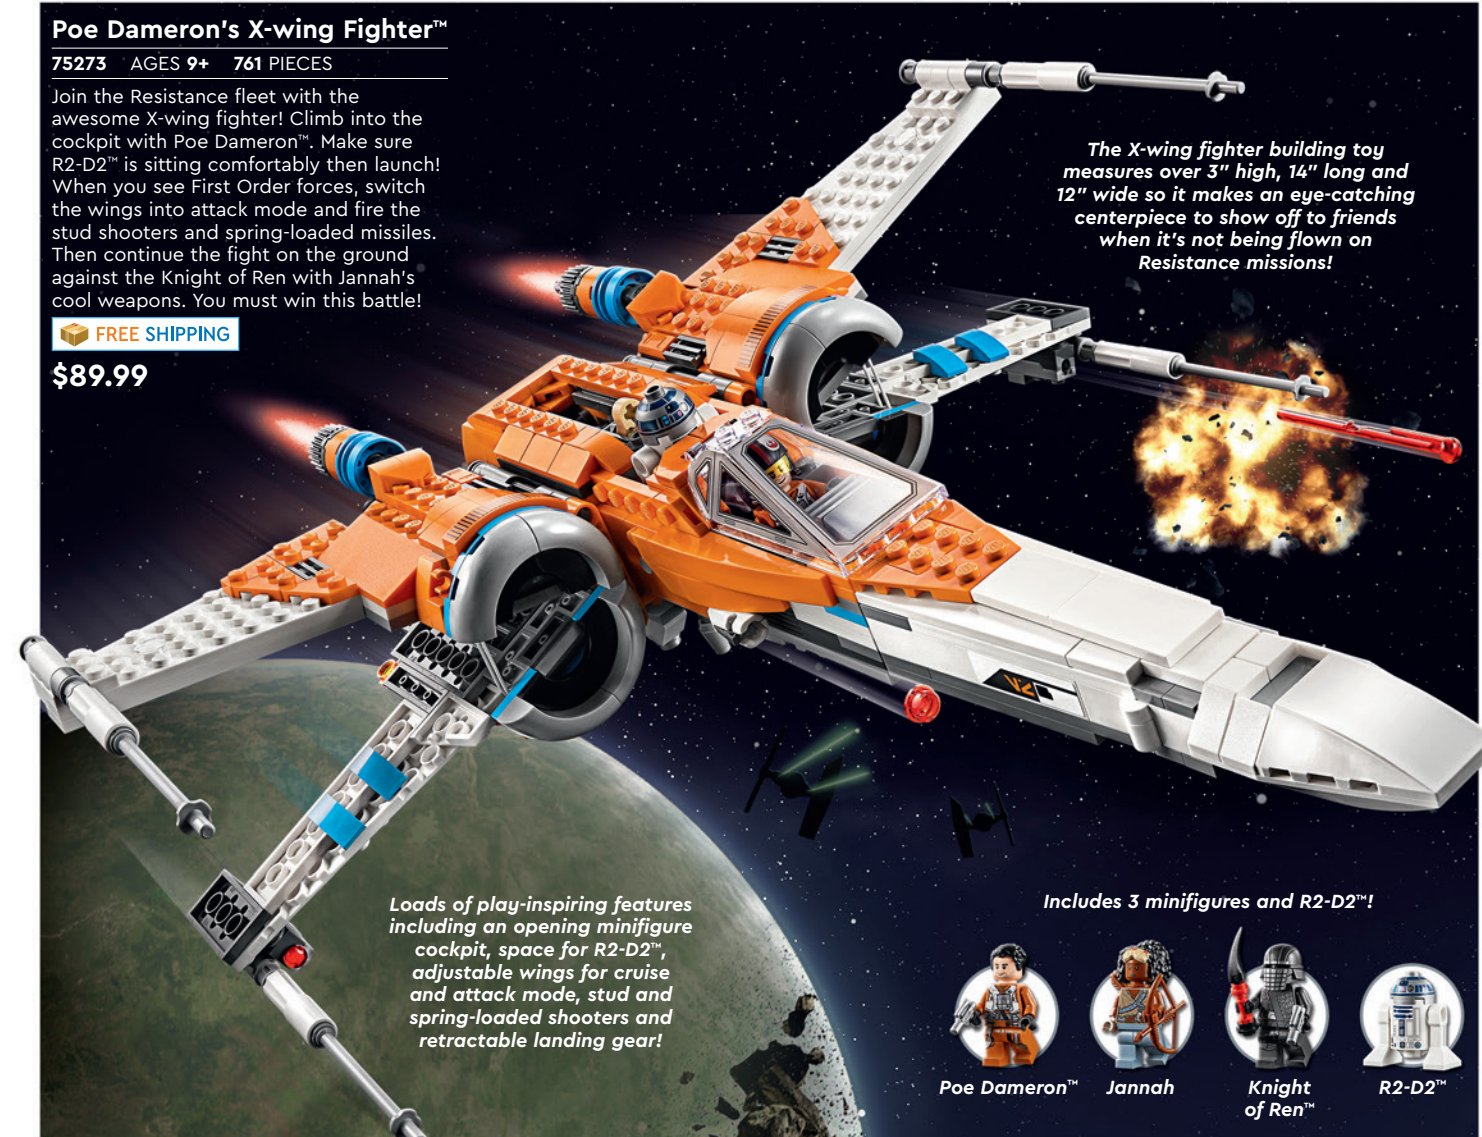

Poe Dameron's X-wing Fighter™

75273 AGES 9+ 761 PIECES

Join the Resistance fleet with the awesome X-wing fighter! Climb into the cockpit with Poe Dameron™. Make sure R2-D2™ is sitting comfortably then launch! When you see First Order forces, switch the wings into attack mode and fire the stud shooters and spring-loaded missiles. Then continue the fight on the ground against the Knight of Ren with Jannah's cool weapons. You must win this battle!

FREE SHIPPING

$89.99

The X-wing fighter building toy measures over 3" high, 14" long and 12" wide so it makes an eye-catching centerpiece to show off to friends when it's not being flown on Resistance missions!

Loads of play-inspiring features including an opening minifigure cockpit, space for R2-D2™, adjustable wings for cruise and attack mode, stud and spring-loaded shooters and retractable landing gear!

Includes 3 minifigures and R2-D2™!

Luke Skywalker's Landspeeder™

75271 Ages 7+ 236 pieces

Power across the hot Tatooine desert with Luke Skywalker™ and C-3PO™ in Luke's super-cool landspeeder! But beware – there is danger everywhere, so get the macrobinoculars from the trunk. Look out for the Jawa™ hiding in a cave, ready to ambush our heroes. Grab Luke's blaster rifle, battle this desert scavenger, then speed away to safety!

$29.99

Landspeeder™ measures over 1" high, 7" long and 4" wide!