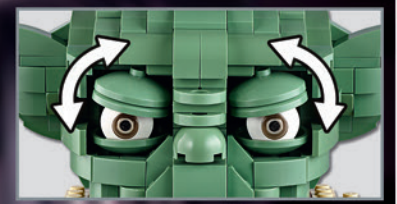

📦 FREE SHIPPING

\$69.99

Bus measures around 5" high and 11" wide!

This bus comes with lots of mini-doll accessories!

FIND MORE VEHICLES ONLINE!

Yoda™

75255 AGES 10+ 1,771 PIECES

Play out exciting Star Wars™ battles with buildable Jedi Master Yoda! He might be made of LEGO® bricks, but with his powerful Lightsaber this large LEGO Yoda figure is a force to be reckoned with.

📦 FREE SHIPPING

\$99.99

Collectible figure with Lightsaber stands over 16" tall!

Yoda™ model has a posable head and eyebrows, movable fingers and toes!

This fan-favorite character comes with an informational fact plaque and stand to display the included Yoda minifigure!