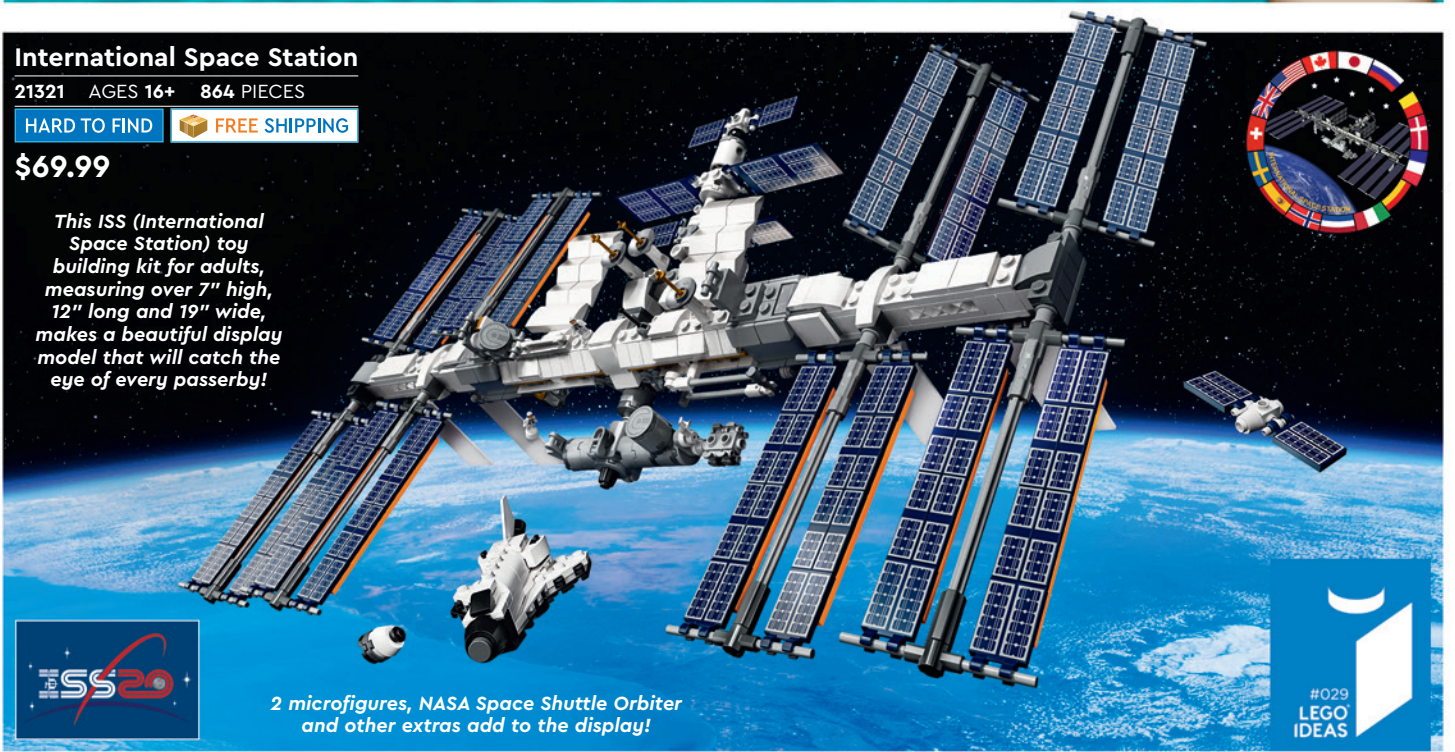

Includes 8 minifigures, plus shark, parrot and skeleton figures for role play!

#030
LEGO
IDEAS

International Space Station

21321 AGES 16+ 864 PIECES

HARD TO FIND FREE SHIPPING

\$69.99

This ISS (International Space Station) toy building kit for adults, measuring over 7" high, 12" long and 19" wide, makes a beautiful display model that will catch the eye of every passerby!