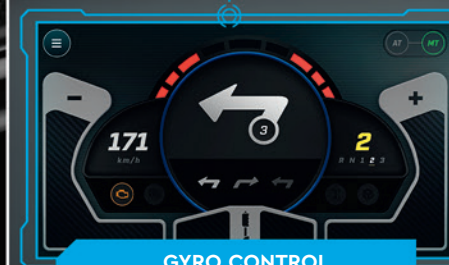

GYRO CONTROL

Use the gyro controls on the screen and see the Rally Car carry out the maneuver!