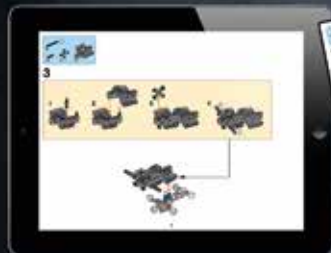

LEGO.com/service or dial

: 00800 5346 5555

: 1-800-422-5346

70791

70792

70793

 LEGO.com/bionicle/bi

 LEGO.com/bionicle