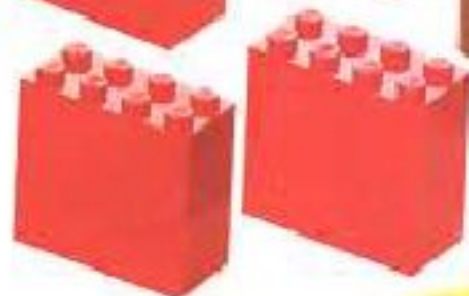

**LEGO**

Disney's  
**MICKEY  
MOUSE**

**4166**

4133088

LEGO basic 4216

LEGO basic 4215

**LEGO basic**

3-10 years

This advertisement features three product boxes for the LEGO Basic line. The left box (4216) shows a young girl playing with a colorful town set. The middle box (4215) shows a young boy playing with a colorful structure. The background is decorated with various LEGO bricks in red, yellow, and blue. A small red and yellow toy vehicle is visible in the center.

LEGO

4-9 years

Disney's **MICKEY MOUSE**

4178

4167

4164

This advertisement is for the LEGO Mickey Mouse line, targeting 4-9 year olds. It features three product boxes: 4178 (a boat set), 4167 (a town set), and 4164 (a car set). A large, prominent image of the character Pluto is shown on the right, holding a long wooden branch. The background is a vibrant red.

5-8 years

**CITY**

LEGO

6600

6477

6478

This advertisement is for the LEGO City line, targeting 5-8 year olds. It features a large, detailed scene of a city construction site with various vehicles like a crane, excavator, and truck. Three product boxes are shown: 6600 (a construction site), 6477 (a city street), and 6478 (a city street). A large LEGO minifigure wearing a white hard hat is in the foreground, holding a yellow pedestrian crossing sign. The background is a bright blue sky.