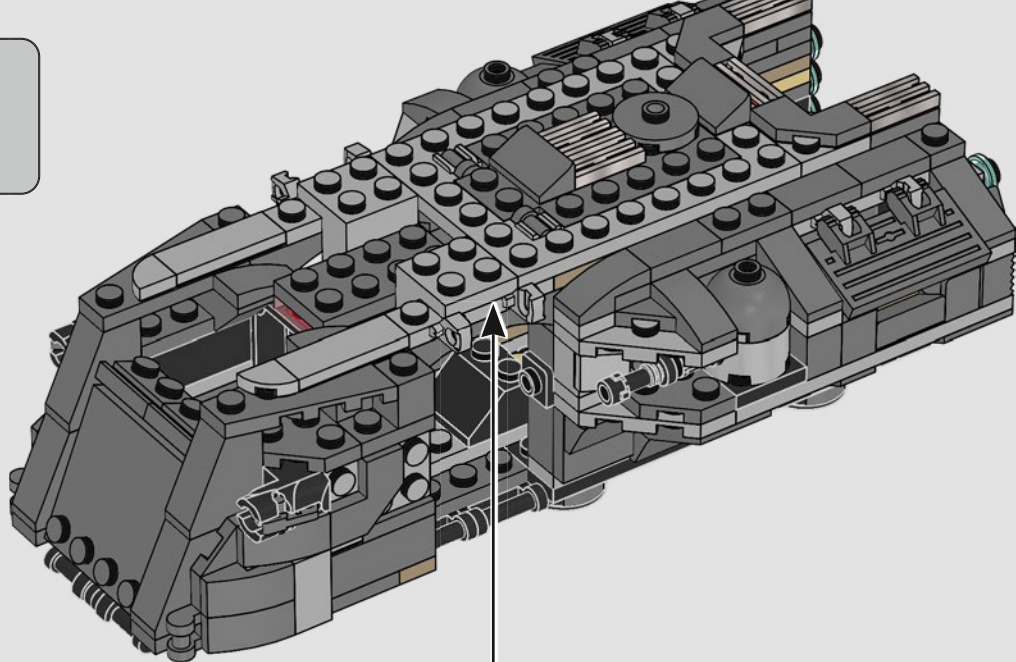

90

91

74

The main diagram shows a large, complex grey Technic assembly. A white arrow points from the top edge of the assembly to the inset diagram, indicating the location where the parts from step 91 should be attached.

92

2x

1x

93

2x

94

95

96