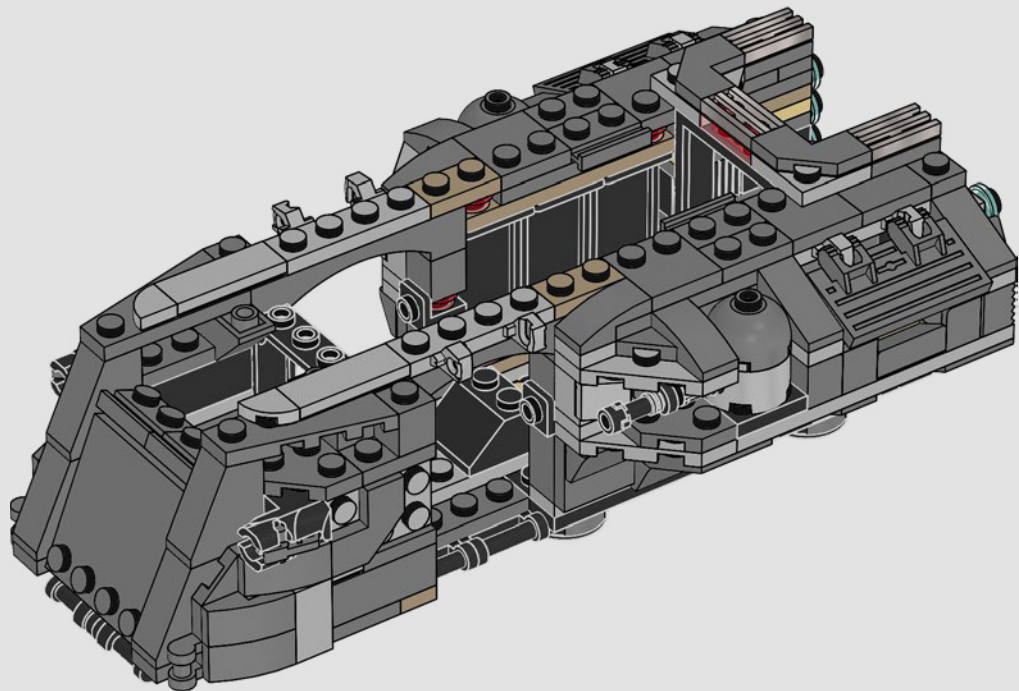

90

91

74

The main diagram shows a large, complex grey Technic assembly. A white arrow points from the top edge of the assembly to the inset diagram, indicating the location where the parts from step 91 should be attached.