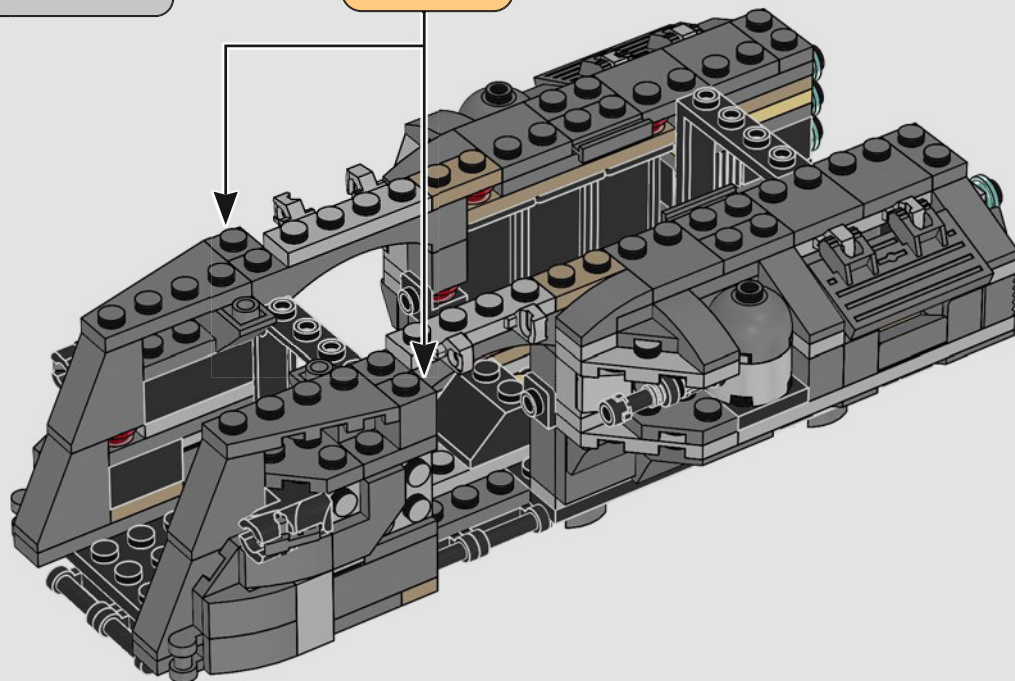

2x

2x

84

85

2x

2x

86

3

90

91

74

The main diagram shows a large, complex grey Technic assembly. A white arrow points from the top edge of the assembly to the inset diagram, indicating the location where the parts from step 91 should be attached.