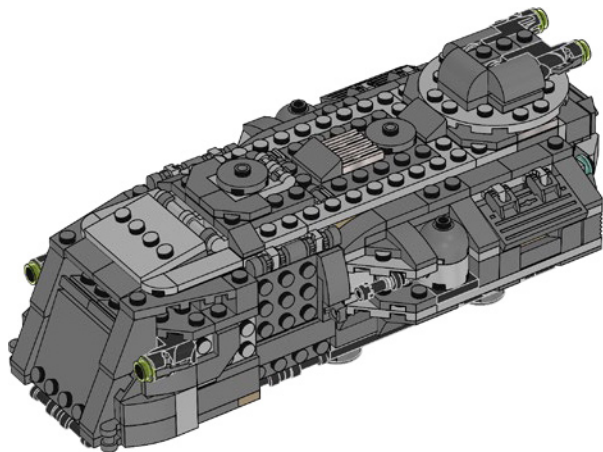

4

5

6

11x

88

89

3x

2x

90

91

74

The main diagram shows a large, complex grey Technic assembly. A white arrow points from the top edge of the assembly to the inset diagram, indicating the location where the parts from step 91 should be attached.