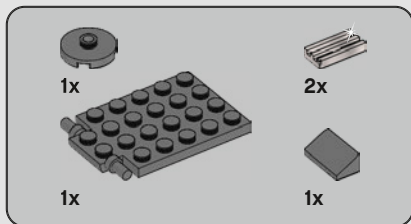

90

91

74

The main diagram shows a large, complex grey Technic assembly. A white arrow points from the top edge of the assembly to the inset diagram, indicating the location where the parts from step 91 should be attached.