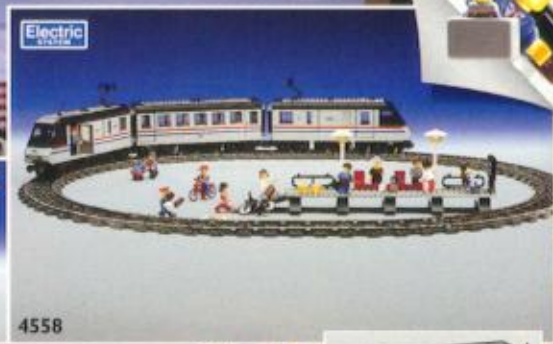

4548

Electric
01/100

4558

Electric
01/100