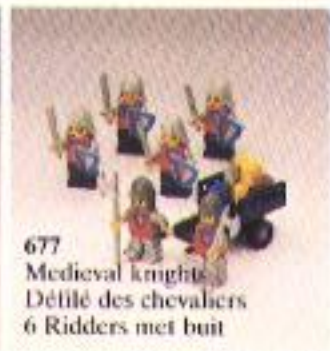

381 Police headquarters
P.C. de la police routière/Politie-verkeerscentrale

6000
LEGOLAND Ideas Book
Livre d'idées LEGOLAND/Kijkboek

375
 Castle
 Château-fort
 Kasteel met ridders, paarden en wachters

383 Knight's tournament/
 Tournoi de chevaliers/Ridderfeest

677
 Medieval knights
 Défilé des chevaliers
 6 Ridders met buit

314
 Police launch
 Vedette de police
 Opsporingsboot

316
 Fire fighting launch
 Bateau-pompe
 Blusboot «Vuurvechter»

LEGOLAND Space

Land your very own space craft on distant worlds. And build a command centre to control the action. There is no end to the adventures you may experience in LEGOLAND Space. It's like living on another planet.